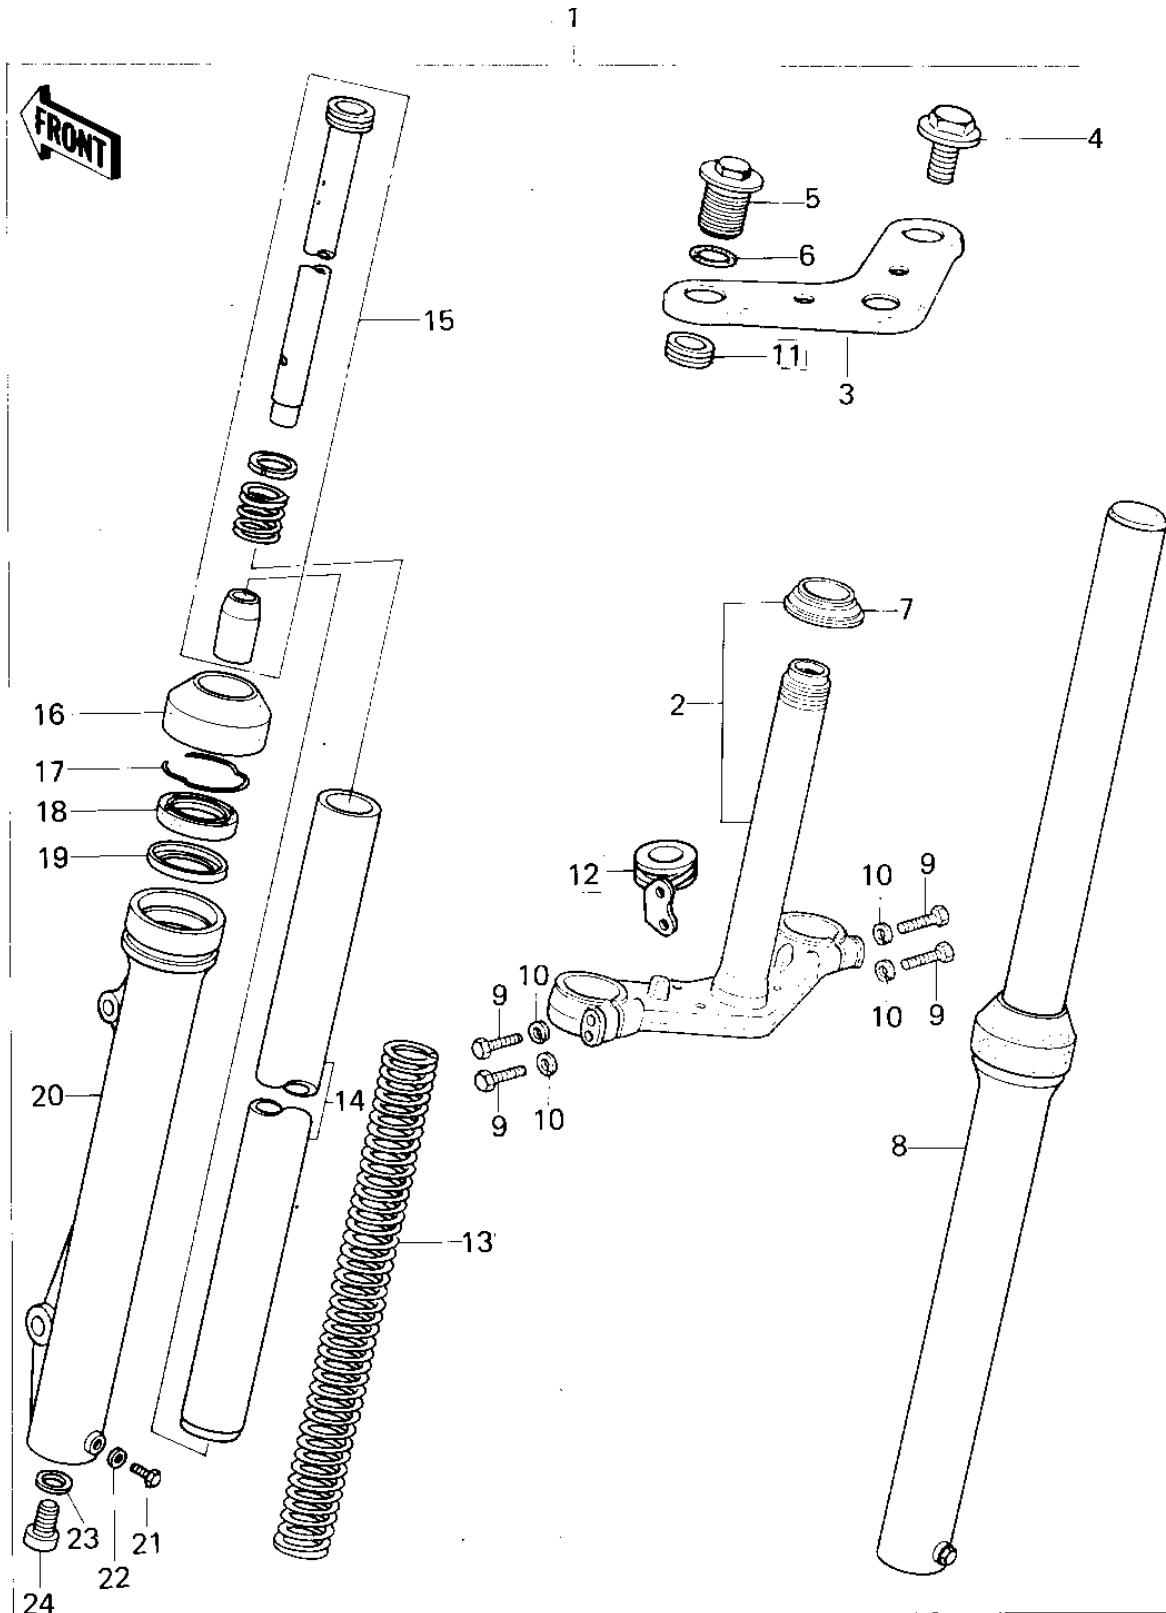

1980 KDX80 PARTS DIAGRAM

FRONT FORK

1980 KDX80 PARTS LIST

FRONT FORK

ITEM NAME	PART NUMBER	QUANTITY
FORK-FRONT (Ref # 1)	44001-1124	1
STEM,STEERING (Ref # 2)	44037-1046	1
HEAD,STEERING STEM (Ref # 3)	44039-1008	1
BOLT,STEERING STEM (Ref # 4)	92001-1318	1
BOLT,FORK TOP (Ref # 5)	44029-1017	1
"O" RING (Ref # 6)	92055-1081	1
CONE STERNNG BERG LOW (Ref # 7)	92047-010	1
TUBE,RH,FORK OUTER (Ref # 8)	44006-1040	1
BOLT,HEX HEAD,8X40 (Ref # 9)	92001-1063	1
WASHER SPRING 8MM (Ref # 10)	461F0800	1
BOLT,FORK INNER, TOP (Ref # 11)	44029-1018	1
CLAMP,CABLE (Ref # 12)	92072-1039	1
SPRING,FORK INNER,LOW (Ref # 13)	44026-1048	1
TUBE,FORK INNER (Ref # 14)	44013-1032	1
CYLINDER-FORK (Ref # 15)	44022-1017	1
DUST SHIELD,FORK OUT (Ref # 16)	92093-1019	1
CIRCLIP,FORK OUTER (Ref # 17)	92033-1028	1
OIL SEAL (Ref # 18)	92049-1069	1
SPACER,FORK OUTER (Ref # 19)	92026-1041	1
TUBE,LH,FORK OUTER (Ref # 20)	44005-1040	1
BOLT HEX HEAD 6X8 (Ref # 21)	110B0608	1
GASKET,DRAIN PLUG (Ref # 22)	44045-047	1
GASKET,FORK CYL BOLT (Ref # 23)	44045-051	1
BOLT,FORK CYLINDER (Ref # 24)	44041-078	1