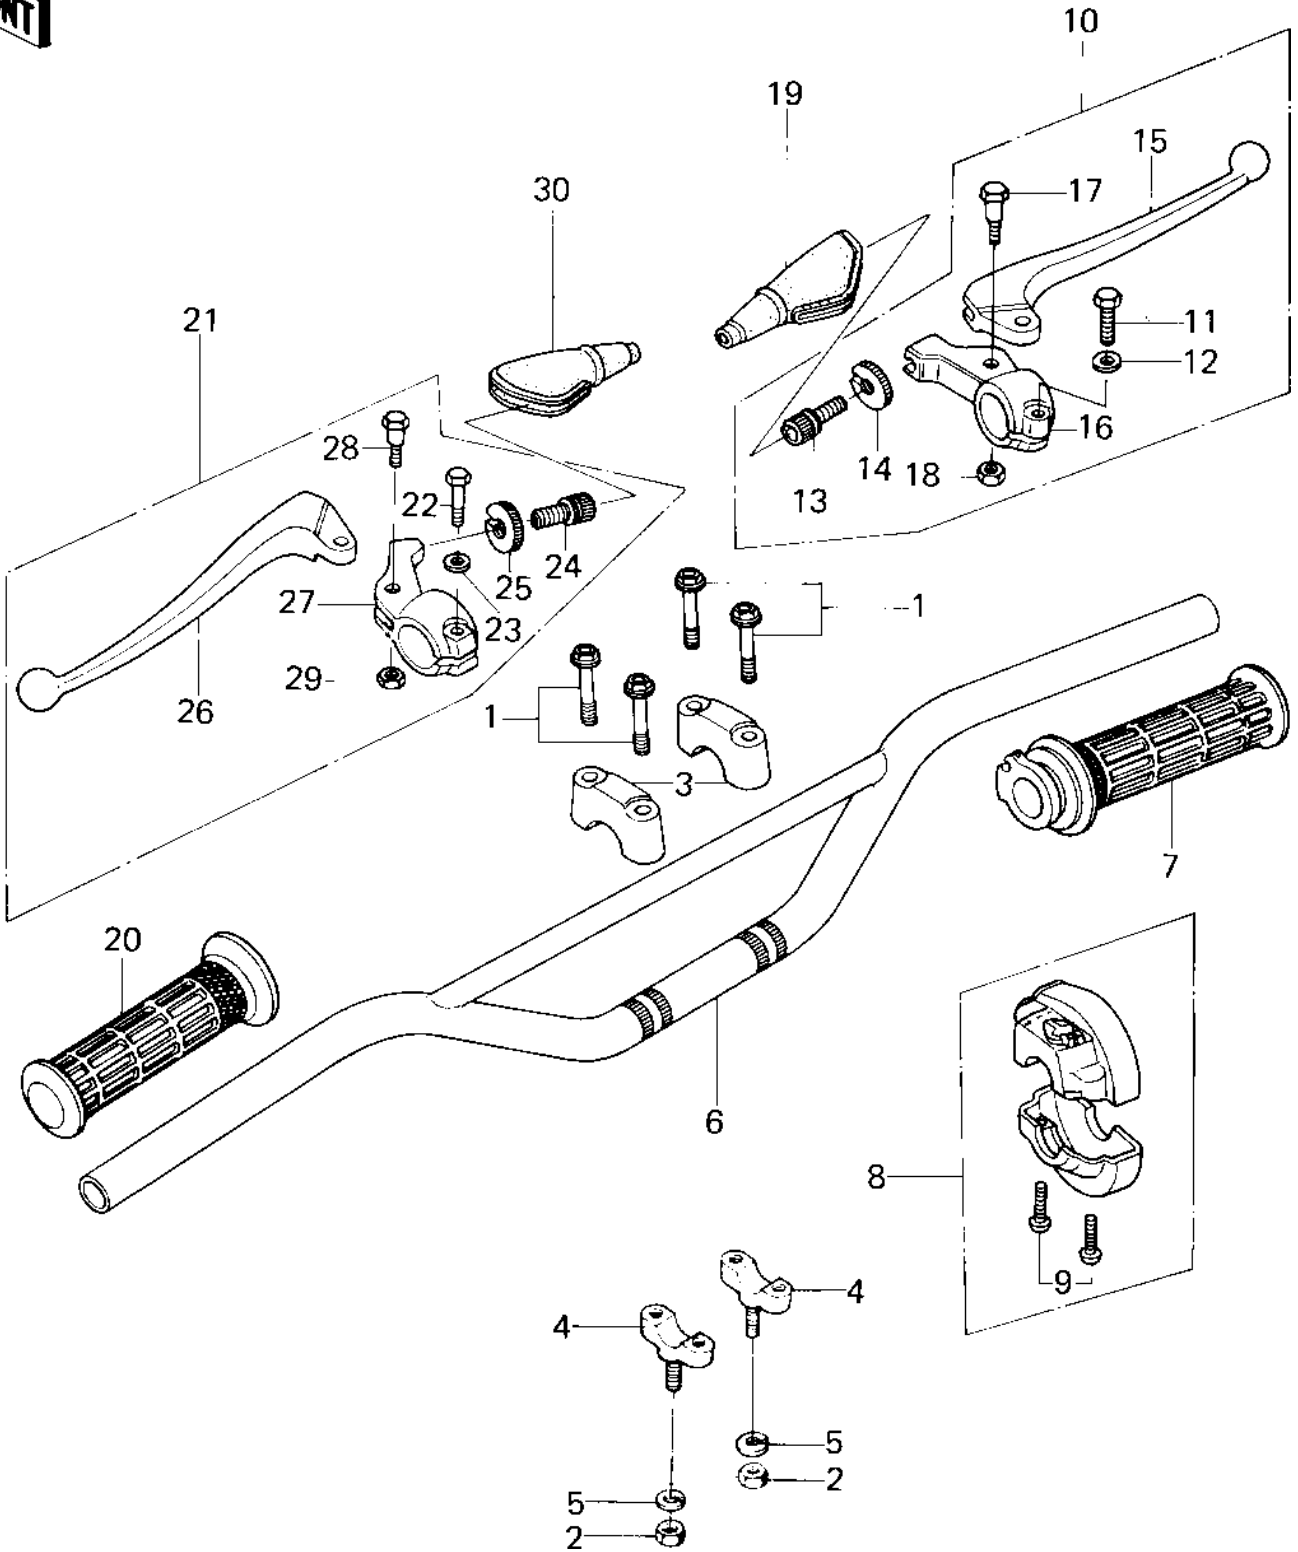

1980 KDX80 PARTS DIAGRAM

HANDLEBAR

1980 KDX80 PARTS LIST

HANDLEBAR

ITEM NAME	PART NUMBER	QUANTITY
BOLT,FLANGED,8X35 (Ref # 1)	130G0835	1
NUT,10MM (Ref # 2)	314B1000	1
HOLDER-HANDLEBAR (Ref # 3)	46012-008	1
HOLDER,HANDLEBAR (Ref # 4)	46012-1002	1
WASHER SPRING 10MM (Ref # 5)	461F1000	1
HANDLEBAR,FLAT BLACK (Ref # 6)	46003-1053	1
GRIP ASSY,THROTTLE (Ref # 7)	46019-1005	1
HOUSING ASSY,CONT,R.H (Ref # 8)	46091-1041	1
SCREW PAN HEAD 5X18 (Ref # 9)	220B0518	1
LEVER ASSY,FRNT BRAKE (Ref # 10)	46021-025	1
BOLT HEX HEAD 6X25 (Ref # 11)	110N0625	2
WASHER,PLAIN,6MM (Ref # 12)	410D0600	2
SCREW CABLE ADJUST (Ref # 13)	46055-003	2
NUT-LOCK (Ref # 14)	46056-005	2
LEVER FRONT BRAKE (Ref # 15)	46058-004	1
HOLDER,FR LEVER,F.BLK (Ref # 16)	46060-011-21	1
BOLT,HEX HEAD,5X22 (Ref # 17)	92007-046	2
NUT-LOCK,5MM (Ref # 18)	92019-014	2
BOOTS,LEVER HOLDER (Ref # 19)	49006-1017	2
GRIP,L.H. (Ref # 20)	46075-1004	1
LEVER ASSY,CLUTCH (Ref # 21)	46076-045	1
LEVER-CLUTCH (Ref # 26)	46092-015	1
HOLDER,CL LEVER,F.BLK (Ref # 27)	46094-015-21	1