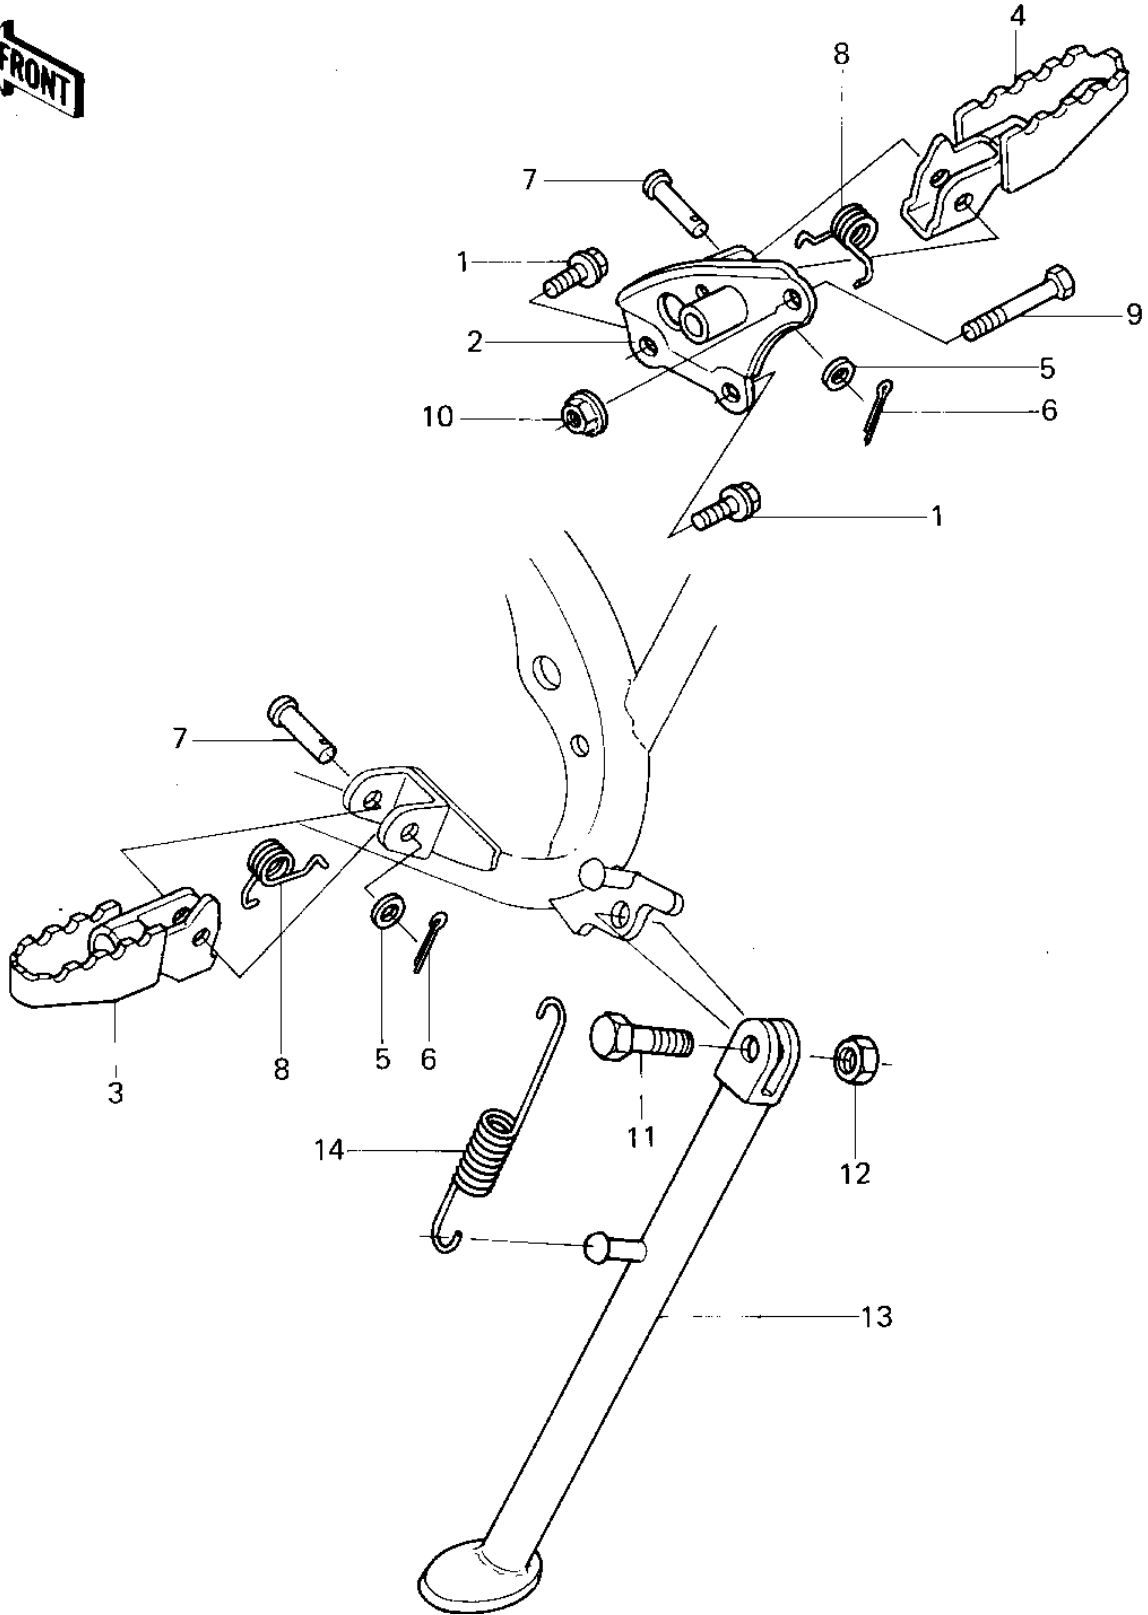

1980 KDX80 PARTS DIAGRAM

FOOTRESTS/STAND

1980 KDX80 PARTS LIST

FOOTRESTS/STAND

ITEM NAME	PART NUMBER	QUANTITY
BOLT,FLANGED,8X16 (Ref # 1)	131B0816	2
HOLDER,STEP,R.H. (Ref # 2)	34003-1020	1
STEP,FOOTREST,L.H. (Ref # 3)	34028-1011	1
STEP,FOOTREST,R.H. (Ref # 4)	34028-1012	1
WASHER PLAIN 8MM (Ref # 5)	410B0800	2
PIN COTTER 2.5X16 (Ref # 6)	550D2516	2
PIN,FOOTREST BAR FIT (Ref # 7)	92043-115	2
SPRING,FOOTREST STEP (Ref # 8)	92081-1066	2
BOLT,HEX HEAD,8X42 (Ref # 9)	92001-1175	1
NUT-8MM (Ref # 10)	92015-1022	1
BOLT-UPSET,10X30 (Ref # 11)	112G1030	1
NUT 10MM (Ref # 12)	315B1000	1
STAND-SIDE (Ref # 13)	34024-1019	1
SPRING,SIDE STAND (Ref # 14)	34025-005	1