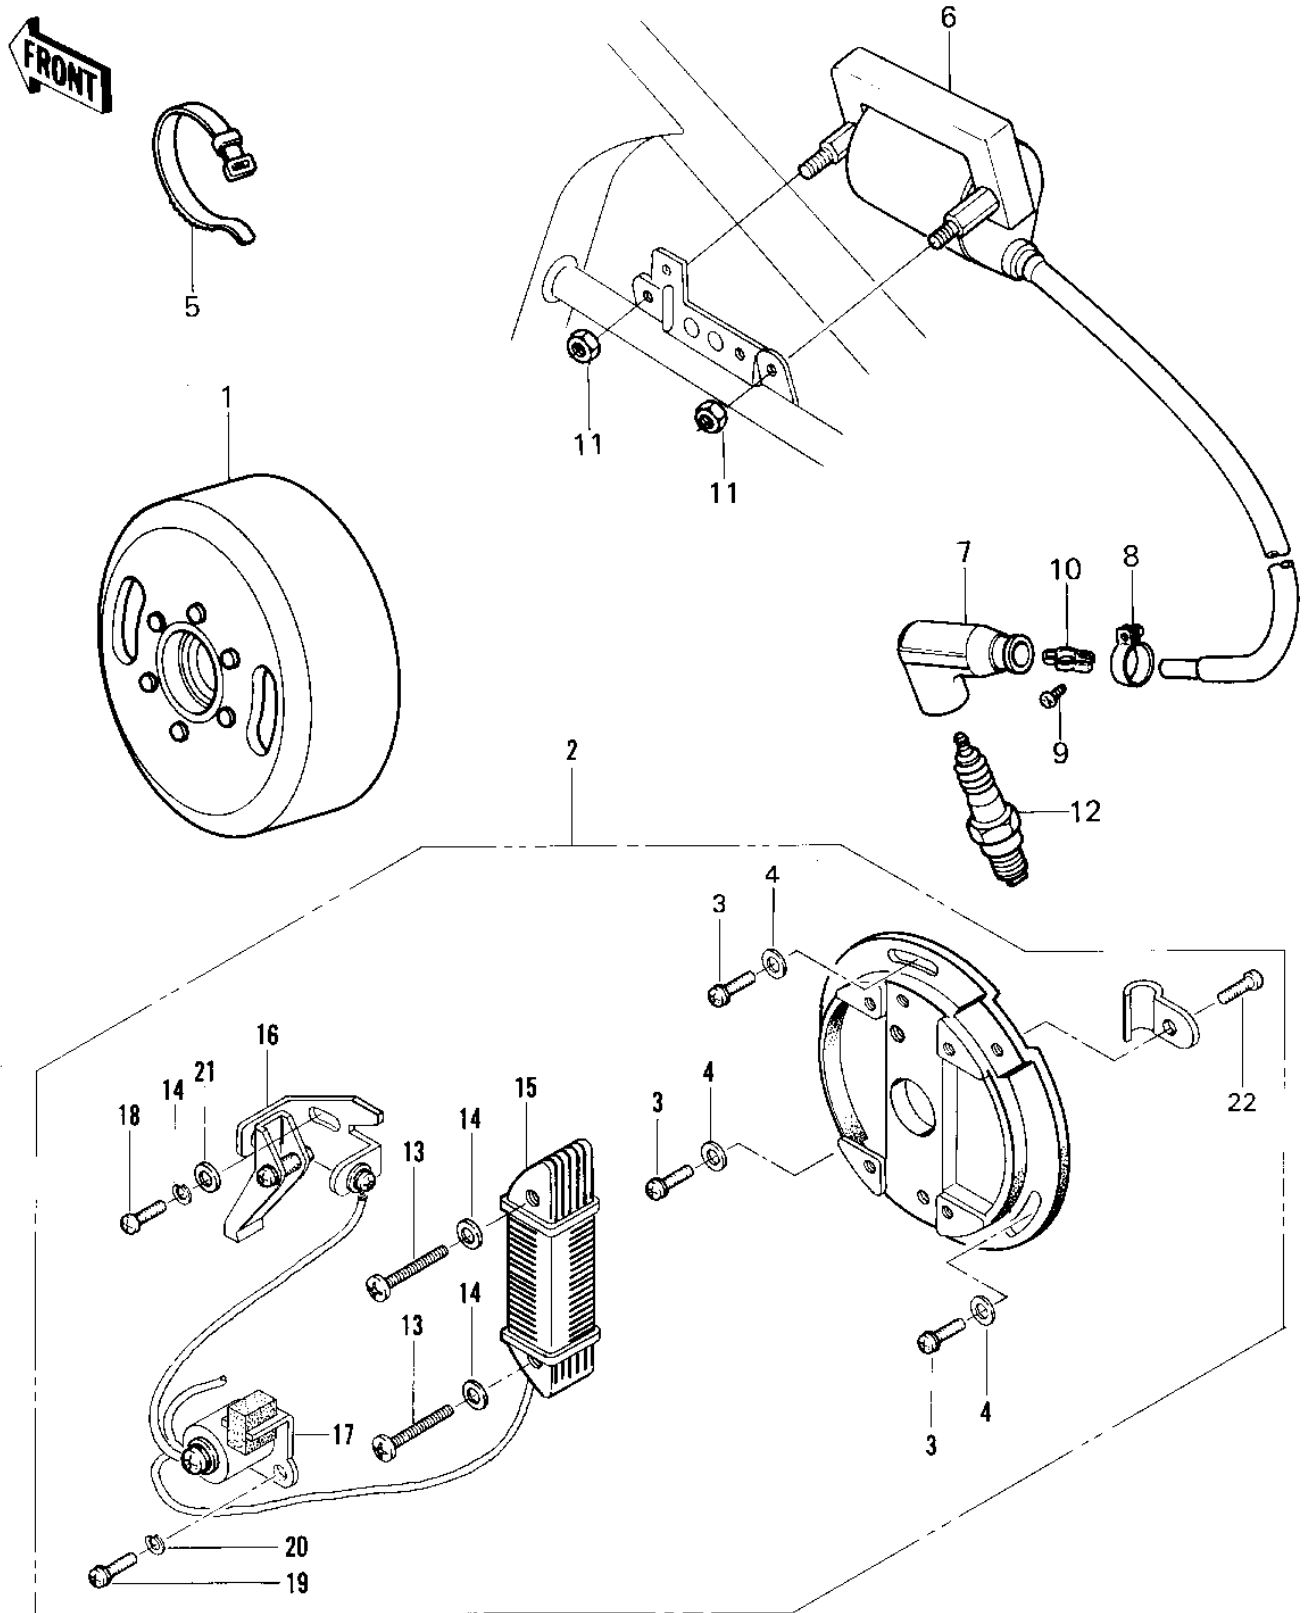

1980 KDX80 PARTS DIAGRAM

IGNITION

1980 KDX80 PARTS LIST

IGNITION

ITEM NAME	PART NUMBER	QUANTITY
BOLT-UPSET (Ref # 1)	112G0645	1
FLYWHEEL,MAGNETO (Ref # 1)	21007-1019	1
STATOR ASSY,MAGNETO (Ref # 2)	21003-1028	1
SCREW-PAN-CROS (Ref # 3)	220B0514	3
WASHER PLAIN 5MM (Ref # 4)	410B0500	3
BAND,SHORT (Ref # 5)	92072-030	3
COIL,IGNITION (Ref # 6)	21121-1033	1
CAP,SPARK PLUG (Ref # 7)	21130-1006	1
CAP,SPARK PLUG (Ref # 7)	21130-1006	1
CLAMP,SPARK PLUG CAP (Ref # 8)	92037-1173	1
CLAMP,SPARK PLUG CAP (Ref # 8)	92037-1173	1
SCREW-PAN-CROS (Ref # 9)	220B0310	1
TERMINAL,PLUG CAP (Ref # 10)	21169-001	1
NUT 6MM (Ref # 11)	311B0600	2
SPARK PLUG B8ES (Ref # 12)	B8ES	1
SCREW-PAN-CROS,4X18 (Ref # 13)	220B0418	2
WASHER SPRING 4MM (Ref # 14)	461F0400	3
COIL,EXCITING (Ref # 15)	21049-1009	1
BREAKER,CONTACT (Ref # 16)	21008-1016	1
CONDENCER (Ref # 17)	21013-1006	1
SCREW PAN HEAD 4X10 (Ref # 18)	220B0410	1
SCREW PAN HEAD 5X8 (Ref # 19)	220B0508	1
WASHER SPRING 5MM (Ref # 20)	461F0500	1
WASHER PLAIN 4MM (Ref # 21)	410B0400	1
SCREW PAN HEAD 4X6 (Ref # 22)	220B0406	1