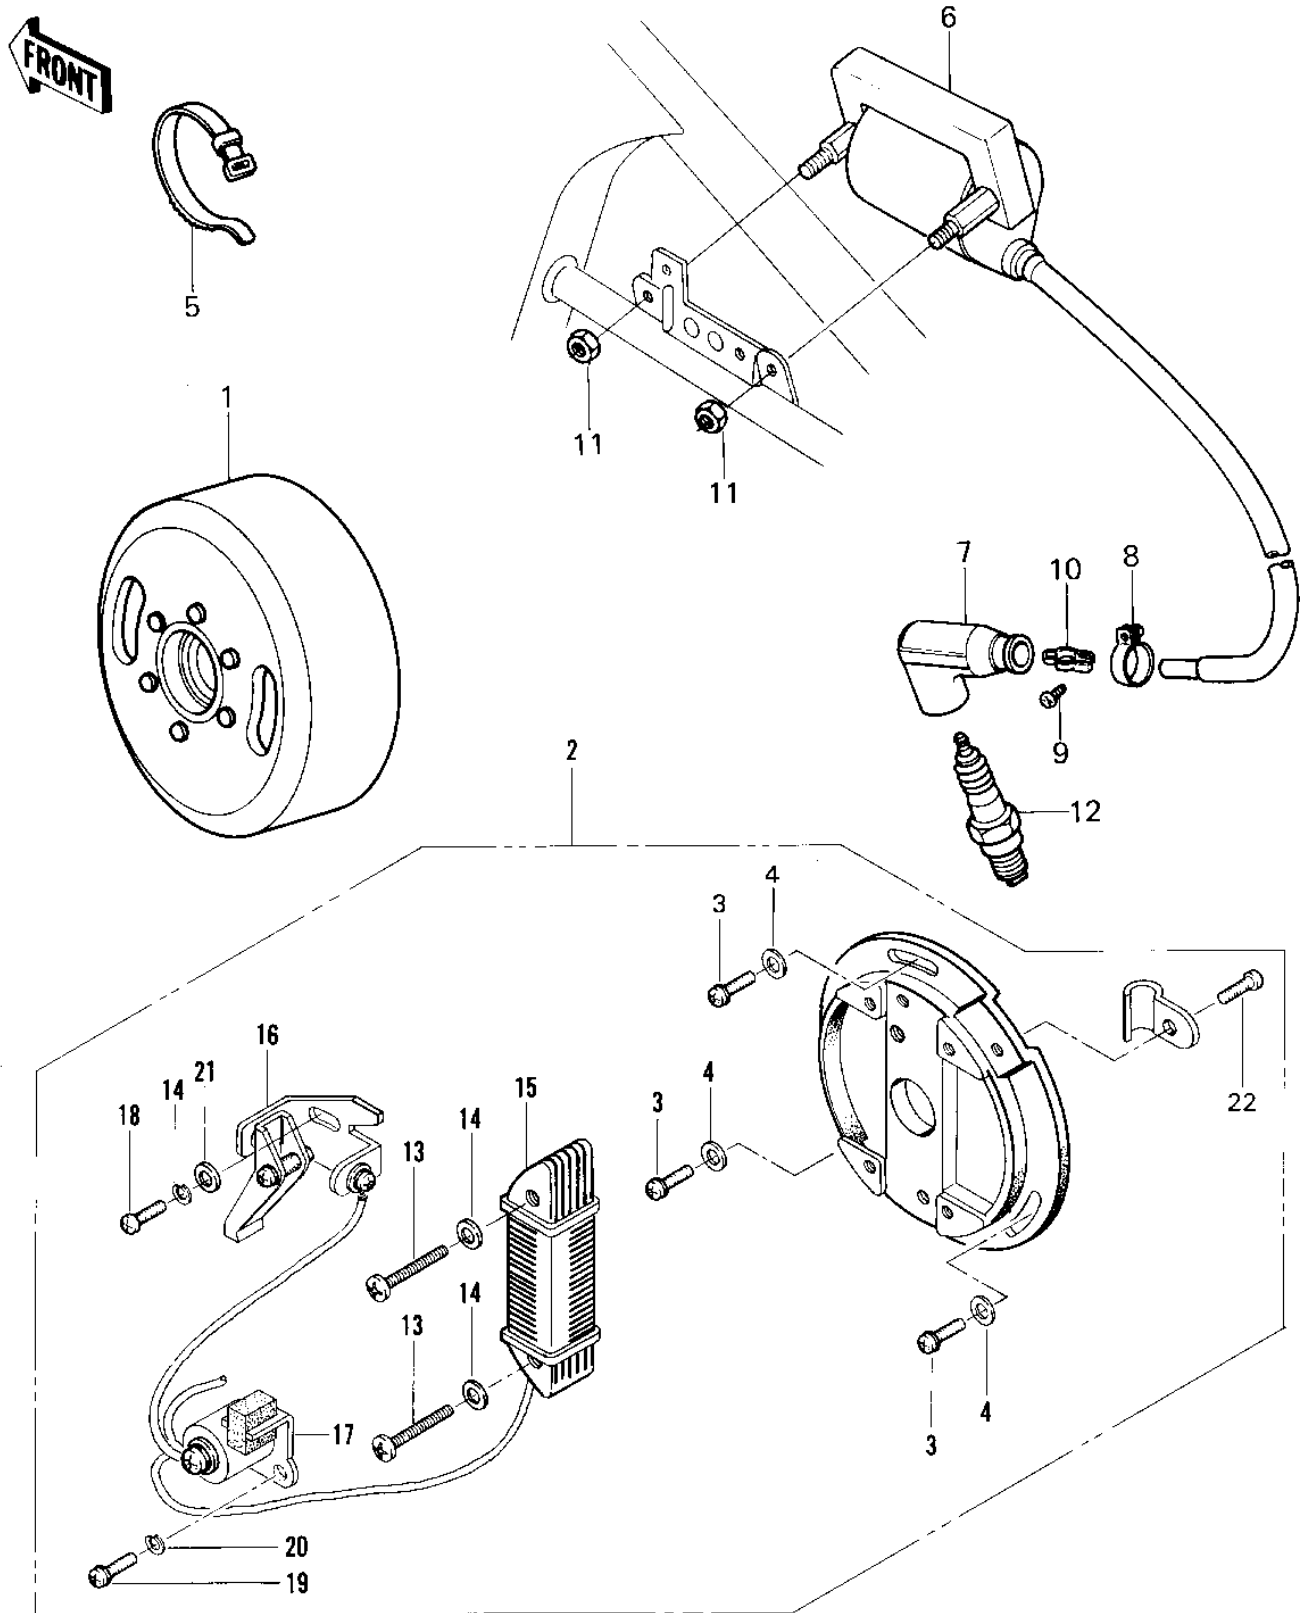

1980 KDX80 PARTS DIAGRAM

IGNITION

1980 KDX80 PARTS LIST

IGNITION

ITEM NAME	PART NUMBER	QUANTITY
BOLT-UPSET (Ref # 1)	112G0645	1
FLYWHEEL,MAGNETO (Ref # 1)	21007-1019	1
STATOR ASSY,MAGNETO (Ref # 2)	21003-1028	1
SCREW-PAN-CROS (Ref # 3)	220B0514	1
WASHER PLAIN 5MM (Ref # 4)	410B0500	1
BAND,SHORT (Ref # 5)	92072-030	1
COIL,IGNITION (Ref # 6)	21121-1033	1
CAP,SPARK PLUG (Ref # 7)	21130-1006	2
CLAMP,SPARK PLUG CAP (Ref # 8)	92037-1173	2
SCREW-PAN-CROS (Ref # 9)	220B0310	1
TERMINAL,PLUG CAP (Ref # 10)	21169-001	1
NUT 6MM (Ref # 11)	311B0600	1
SPARK PLUG B8ES (Ref # 12)	B8ES	1
SCREW-PAN-CROS,4X18 (Ref # 13)	220B0418	1
WASHER SPRING 4MM (Ref # 14)	461F0400	1
COIL,EXCITING (Ref # 15)	21049-1009	1
BREAKER,CONTACT (Ref # 16)	21008-1016	1
CONDENCER (Ref # 17)	21013-1006	1
SCREW PAN HEAD 4X10 (Ref # 18)	220B0410	1
SCREW PAN HEAD 5X8 (Ref # 19)	220B0508	1
WASHER SPRING 5MM (Ref # 20)	461F0500	1
WASHER PLAIN 4MM (Ref # 21)	410B0400	1
SCREW PAN HEAD 4X6 (Ref # 22)	220B0406	1