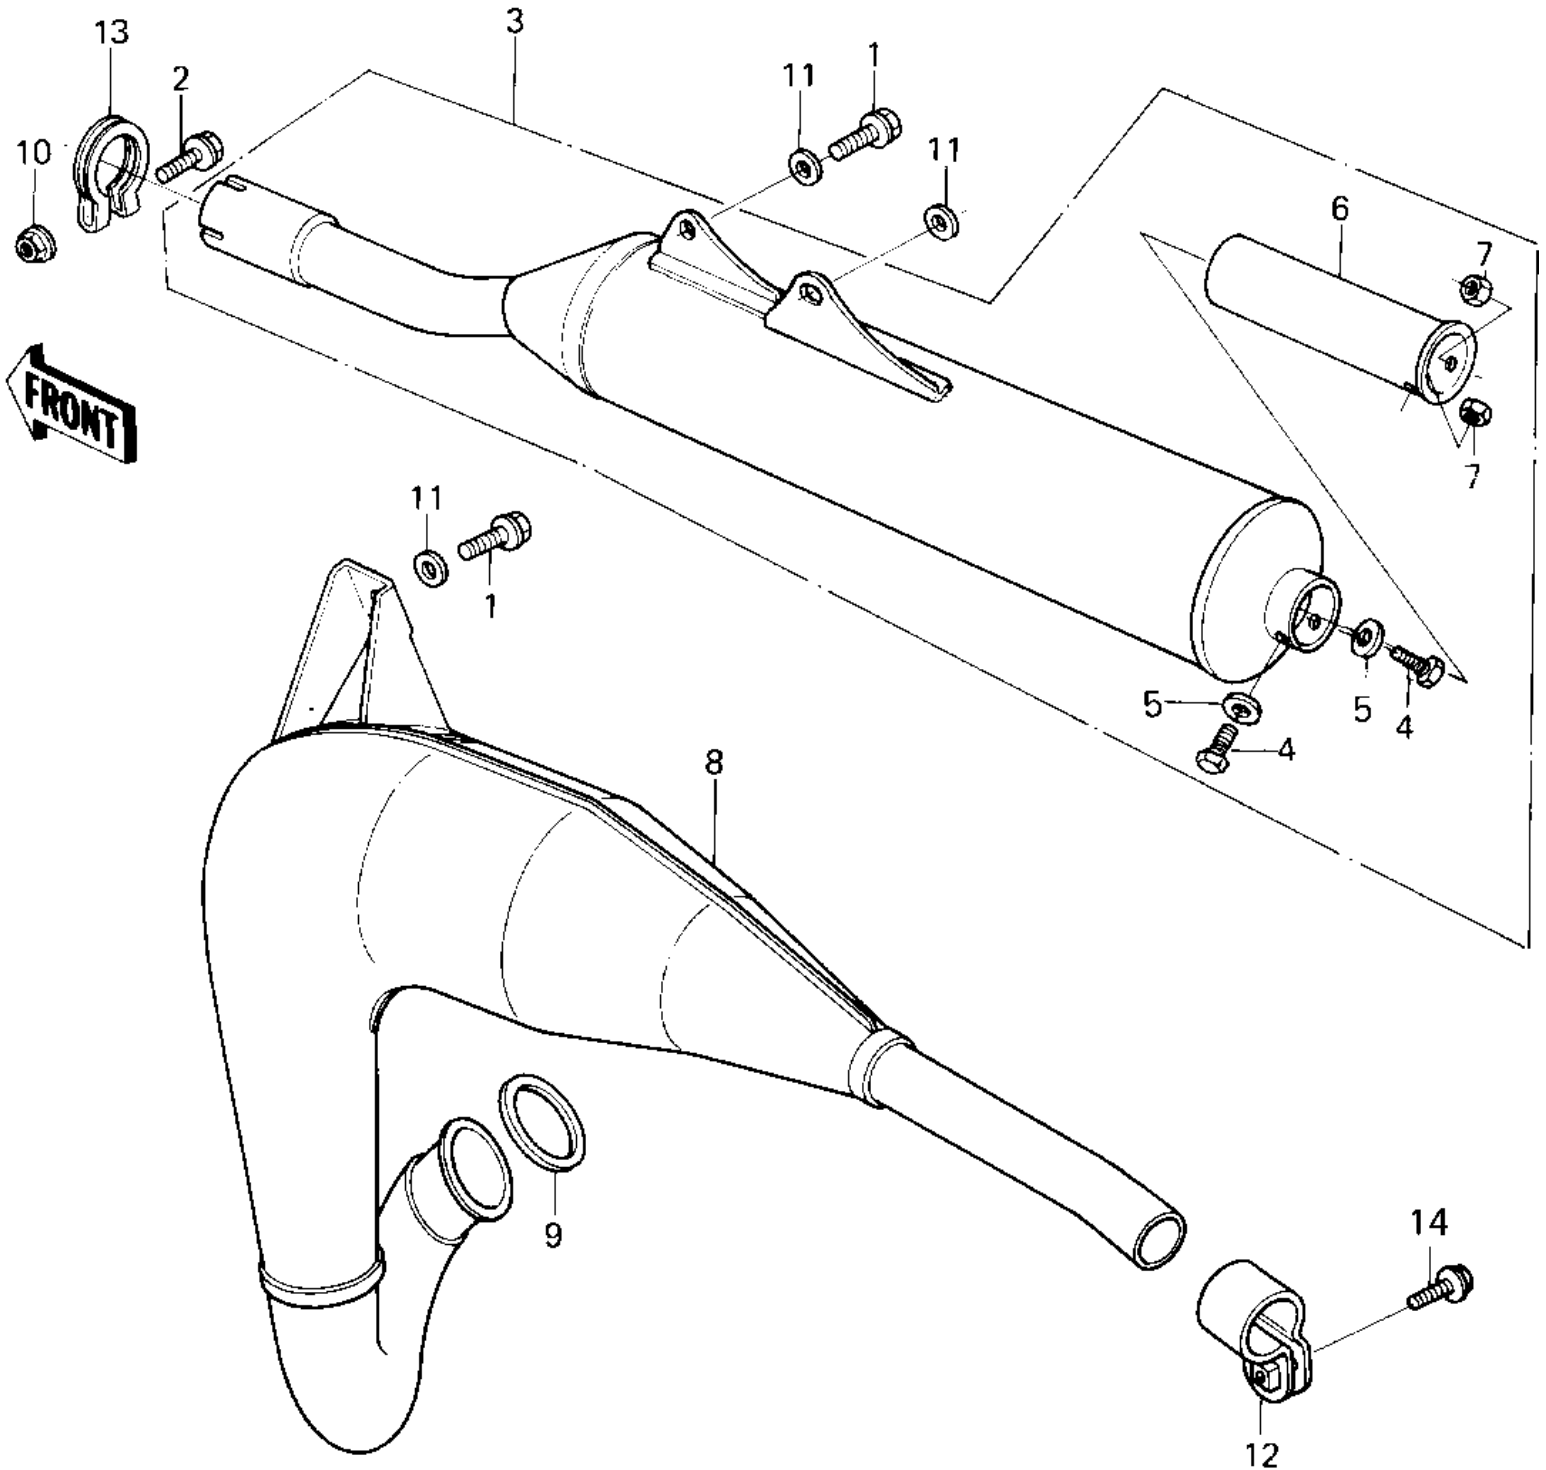

## 1980 KDX80 PARTS DIAGRAM

## 1980 KDX80 PARTS LIST

### MUFFLER

ITEM NAME	PART NUMBER	QUANTITY
BOLT,FLANGED,6X12 (Ref # 1)	130G0612	1
BOLT,FLANGED,6X30 (Ref # 2)	130G0630	1
MUFFLER ASSY,F.BLACK (Ref # 3)	18001-1111	1
BOLT,6X10 (Ref # 4)	112G0610	1
WASHER PLAIN 6MM (Ref # 5)	411B0600	1
PIPE,EXHAUST (Ref # 6)	18049-1101	1
NUT (Ref # 7)	92019-008	1
BODY,MUFFLER,F.BLACK (Ref # 8)	18002-1064	1
"0" RING,36M/M (Ref # 9)	670E3036	1
NUT-6MM (Ref # 10)	92015-1078	1
WASHER PLAIN (Ref # 11)	92022-024	1
CLAMP,MUFFLER (Ref # 12)	92037-1130	1
CLAMP (Ref # 13)	92037-1150	1
BOLT,FLANGED,6X20 (Ref # 14)	130G0620	1