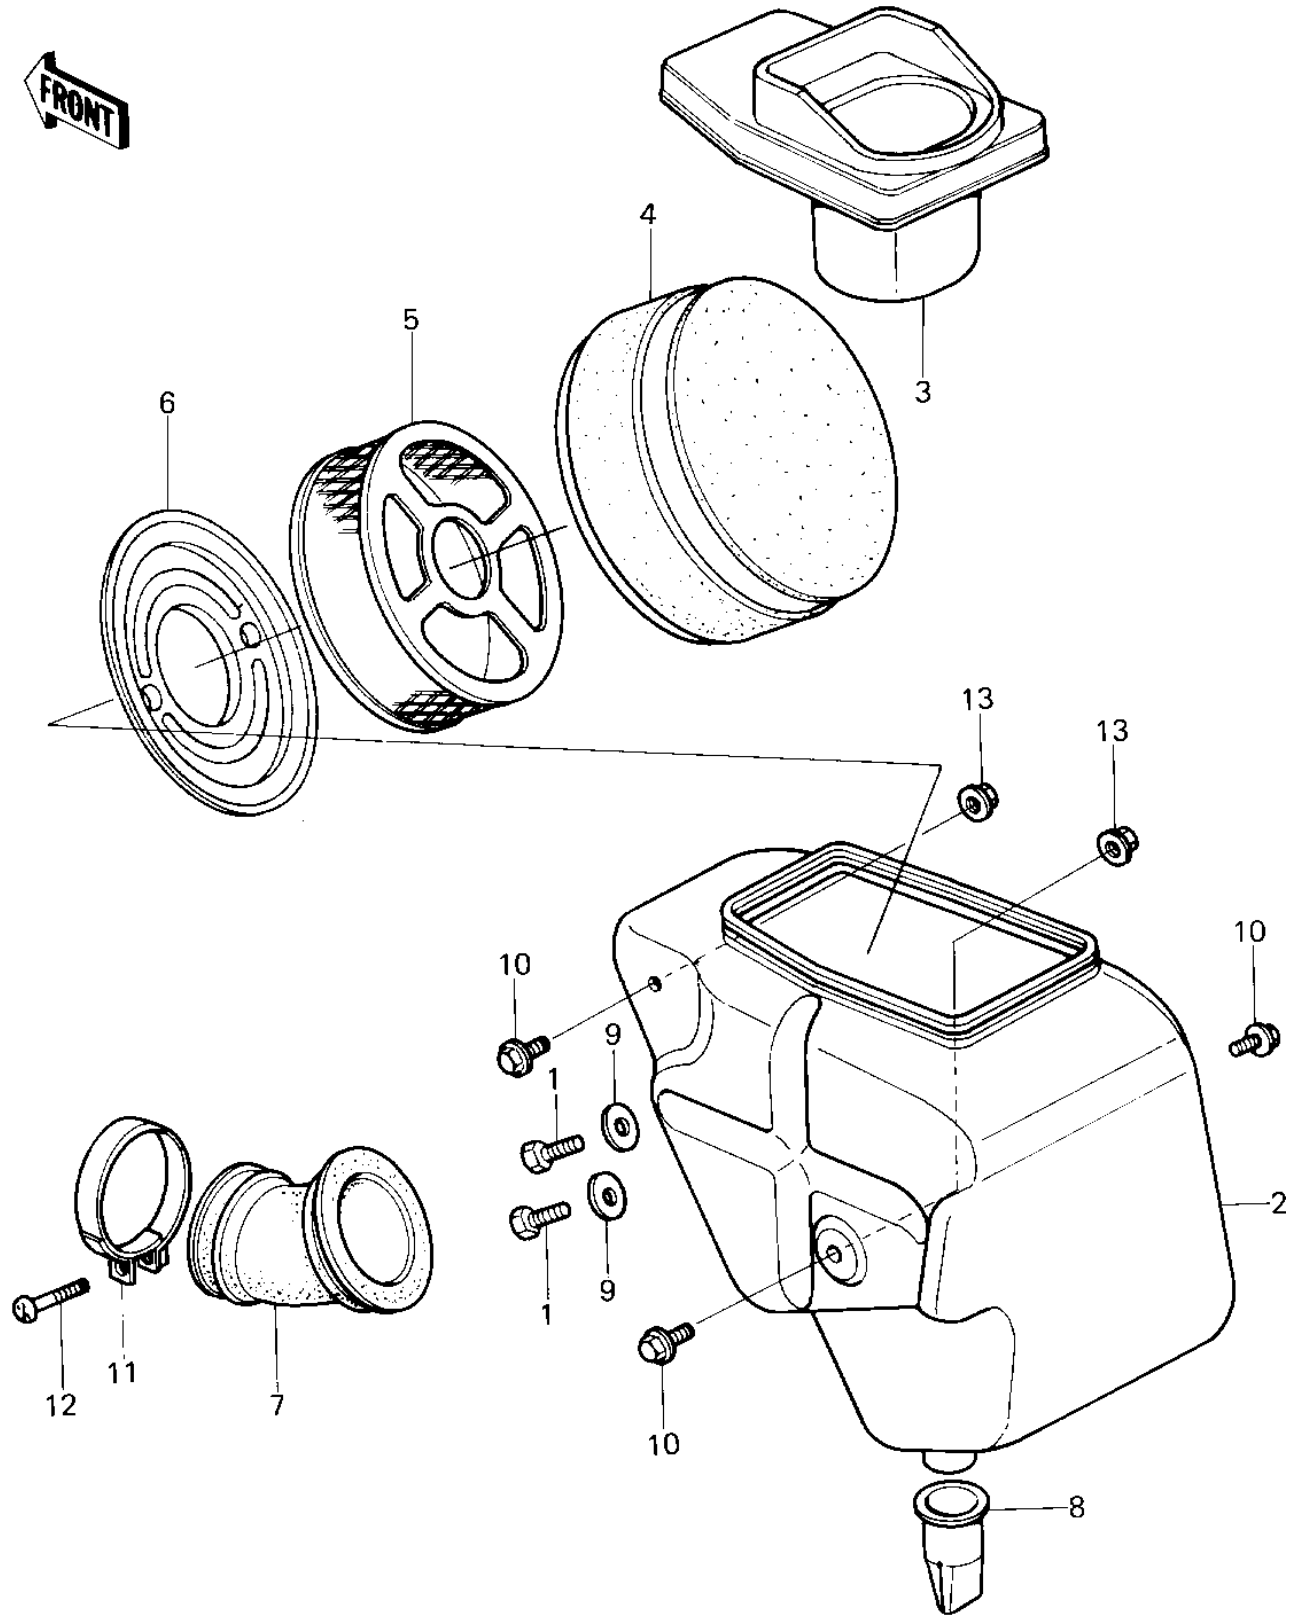

## 1980 KDX80 PARTS DIAGRAM

AIR CLEANER

## 1980 KDX80 PARTS LIST

### AIR CLEANER

ITEM NAME	PART NUMBER	QUANTITY
BOLT,6X10 (Ref # 1)	112G0610	1
CASE,AIR CLEANER (Ref # 2)	11011-1052	1
CAP,AIR CLEANER (Ref # 3)	11012-1113	1
ELEMENT,AIR CLNR (Ref # 4)	11013-1029	1
HOLDER,ELEMENT (Ref # 5)	13091-1063	1
PLATE,AIR CLEANER (Ref # 6)	13169-1162	1
DUCT,AIR CLEANER (Ref # 7)	14073-1017	1
BOOT (Ref # 8)	49006-1012	1
WASHER 6.5X20X1.6T (Ref # 9)	92022-125	1
BOLT,FLANGED,6X12 (Ref # 10)	130G0612	1
CLAMP (Ref # 11)	92037-1172	1
SCREW PAN HEAD 4X25 (Ref # 12)	220B0425	1
NUT-6MM (Ref # 13)	92015-1078	1