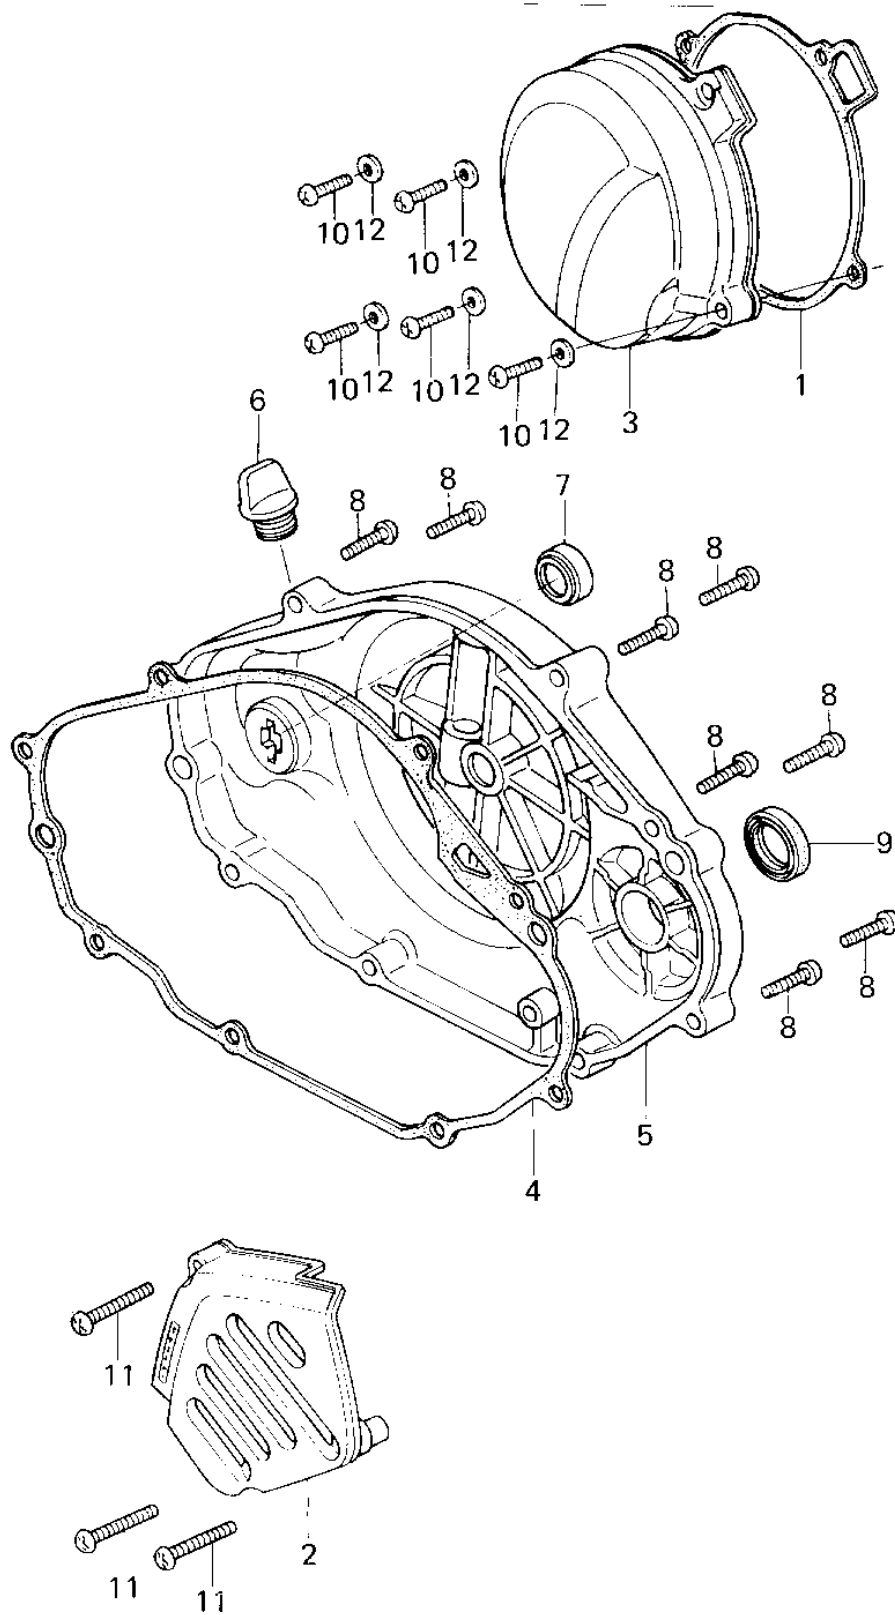

1980 KDX80 PARTS DIAGRAM

ENGINE COVERS

1980 KDX80 PARTS LIST

ENGINE COVERS

ITEM NAME	PART NUMBER	QUANTITY
GASKET,MAGNETO COVER (Ref # 1)	11009-1111	1
COVER,CHAIN (Ref # 2)	14026-1021	1
COVER,MAGNETO (Ref # 3)	14031-1038	1
GASKET,CLUTCH COVER (Ref # 4)	11009-1110	1
COVER,CLUTCH,F.BLACK (Ref # 5)	14032-1027	1
FILLER,OIL (Ref # 6)	16115-018	1
GAUGE,OIL LEVEL (Ref # 7)	52005-1005	1
SCREW,PAN HEAD,6X22 (Ref # 8)	92009-1075	1
OIL SEAL TB16267 (Ref # 9)	92051-003	1
SCREW-PAN-CROS,6X25,B (Ref # 10)	220C0625	1
SCREW,PAN HEAD,5X30 (Ref # 11)	92011-032	1
WASHER PLAIN (Ref # 12)	411F0600	1