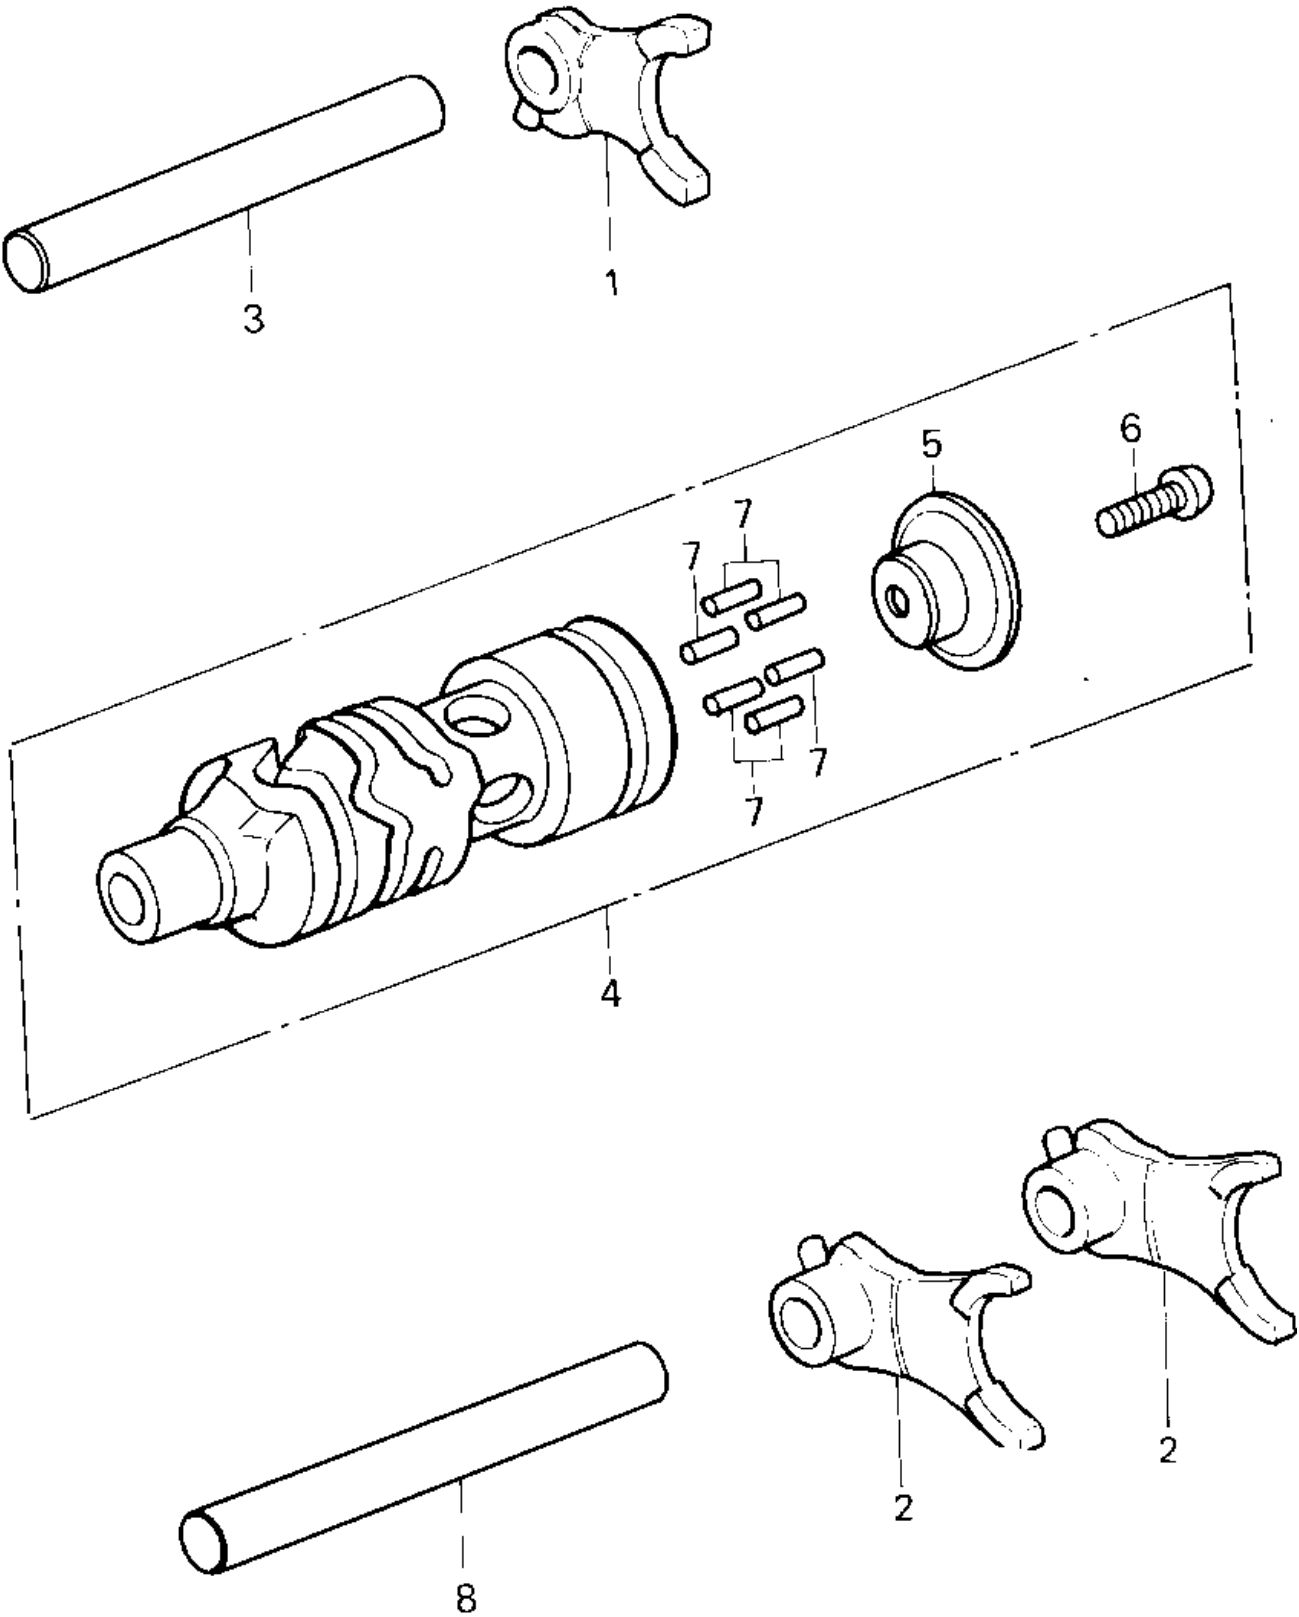

## 1980 KDX80 PARTS DIAGRAM

GEAR CHANGE DRUM & FORKS

## 1980 KDX80 PARTS LIST

GEAR CHANGE DRUM & FORKS

| ITEM NAME                       | PART NUMBER | QUANTITY |
|---------------------------------|-------------|----------|
| FORK,SHIFT (Ref # 1)            | 13140-1029  | 1        |
| FORK,SHIFT,LOW,2ND,3D (Ref # 2) | 13140-1022  | 1        |
| RODSHIFT,SHORT (Ref # 3)        | 13209-014   | 1        |
| DRUM ASSY,GEAR CHANGE (Ref # 4) | 13239-1021  | 1        |
| HOLDER,CHANGE DRUM (Ref # 5)    | 13091-1037  | 1        |
| SCREW PAN HEAD 6X14 (Ref # 6)   | 220B0614    | 1        |
| PIN-CHANGE DRUM (Ref # 7)       | 92042-020   | 1        |
| ROD,SHIFT,10X90 (Ref # 8)       | 49047-1009  | 1        |