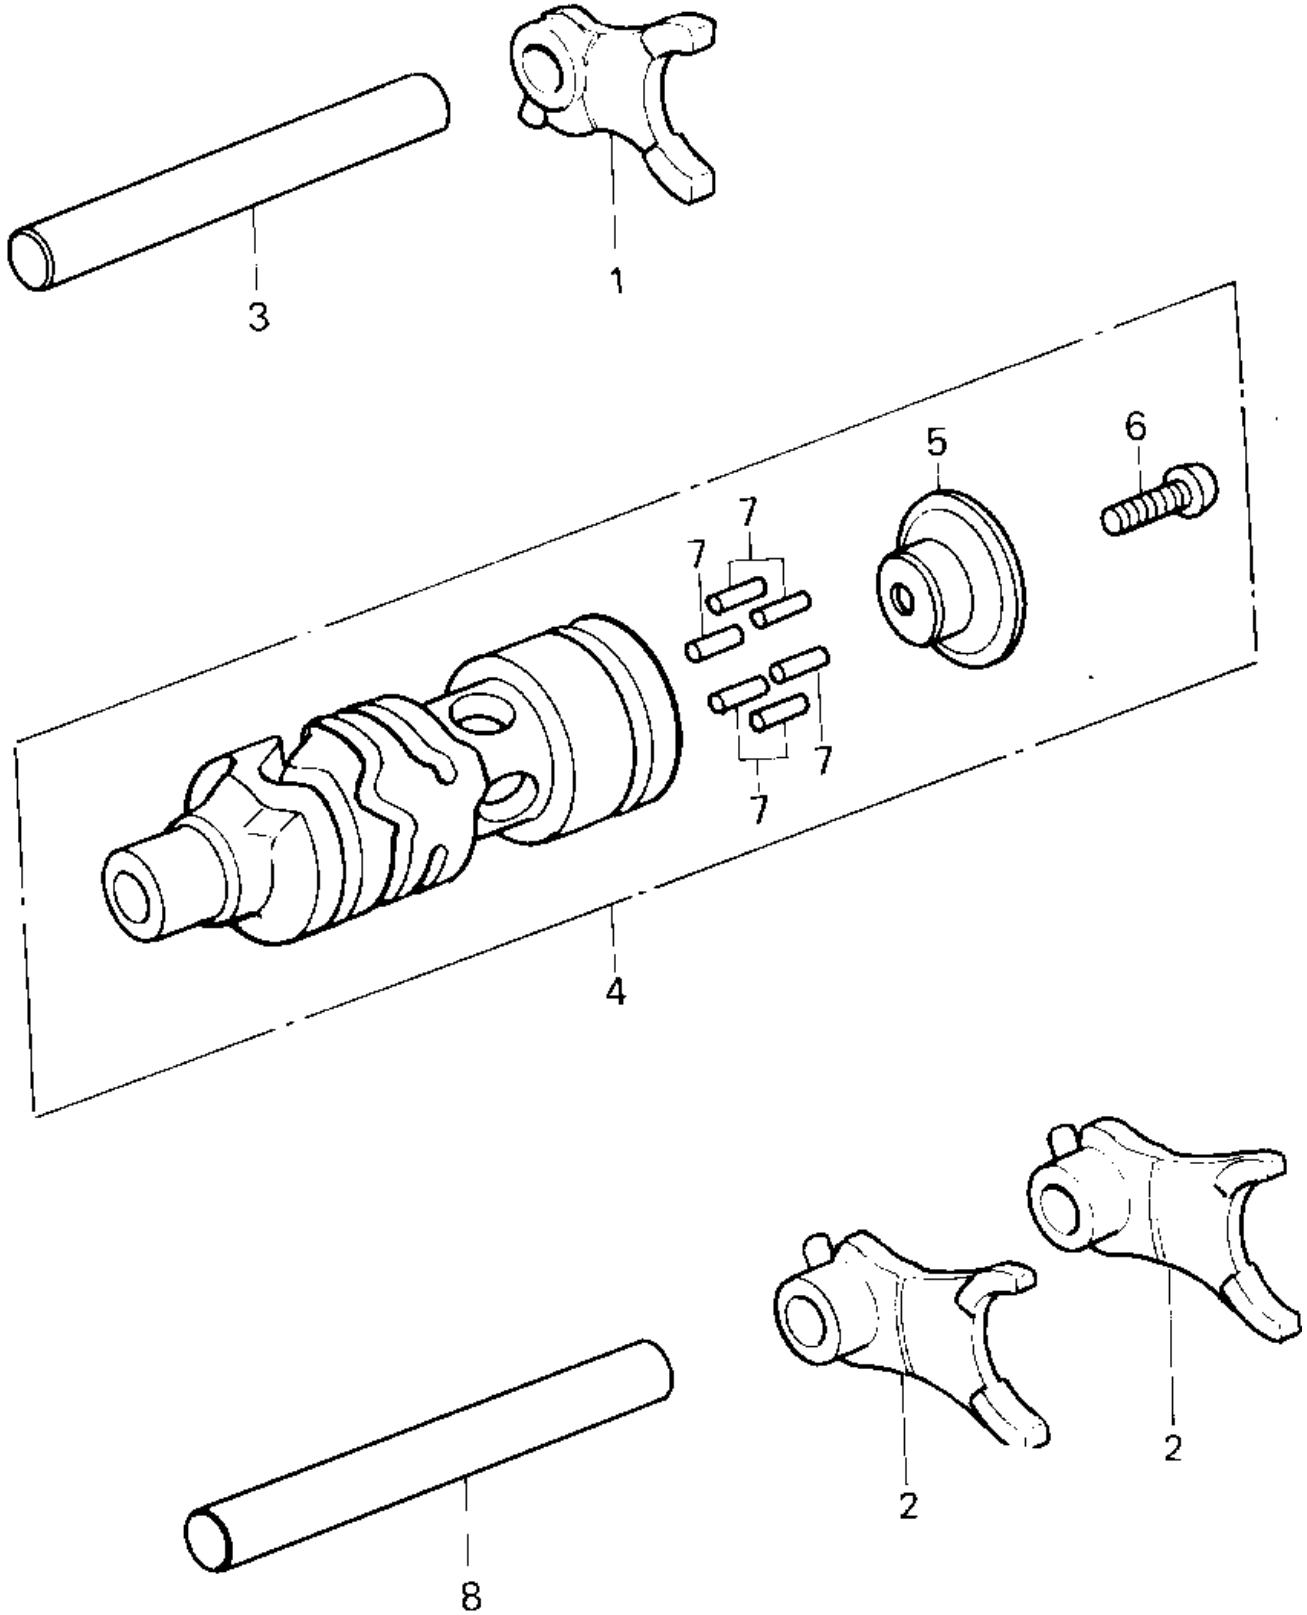

1980 KDX80 PARTS DIAGRAM

GEAR CHANGE DRUM & FORKS

1980 KDX80 PARTS LIST

GEAR CHANGE DRUM & FORKS

ITEM NAME	PART NUMBER	QUANTITY
FORK,SHIFT (Ref # 1)	13140-1029	1
FORK,SHIFT,LOW,2ND,3D (Ref # 2)	13140-1022	2
RODSHIFT,SHORT (Ref # 3)	13209-014	1
DRUM ASSY,GEAR CHANGE (Ref # 4)	13239-1021	1
HOLDER,CHANGE DRUM (Ref # 5)	13091-1037	1
SCREW PAN HEAD 6X14 (Ref # 6)	220B0614	1
PIN-CHANGE DRUM (Ref # 7)	92042-020	6
ROD,SHIFT,10X90 (Ref # 8)	49047-1009	1