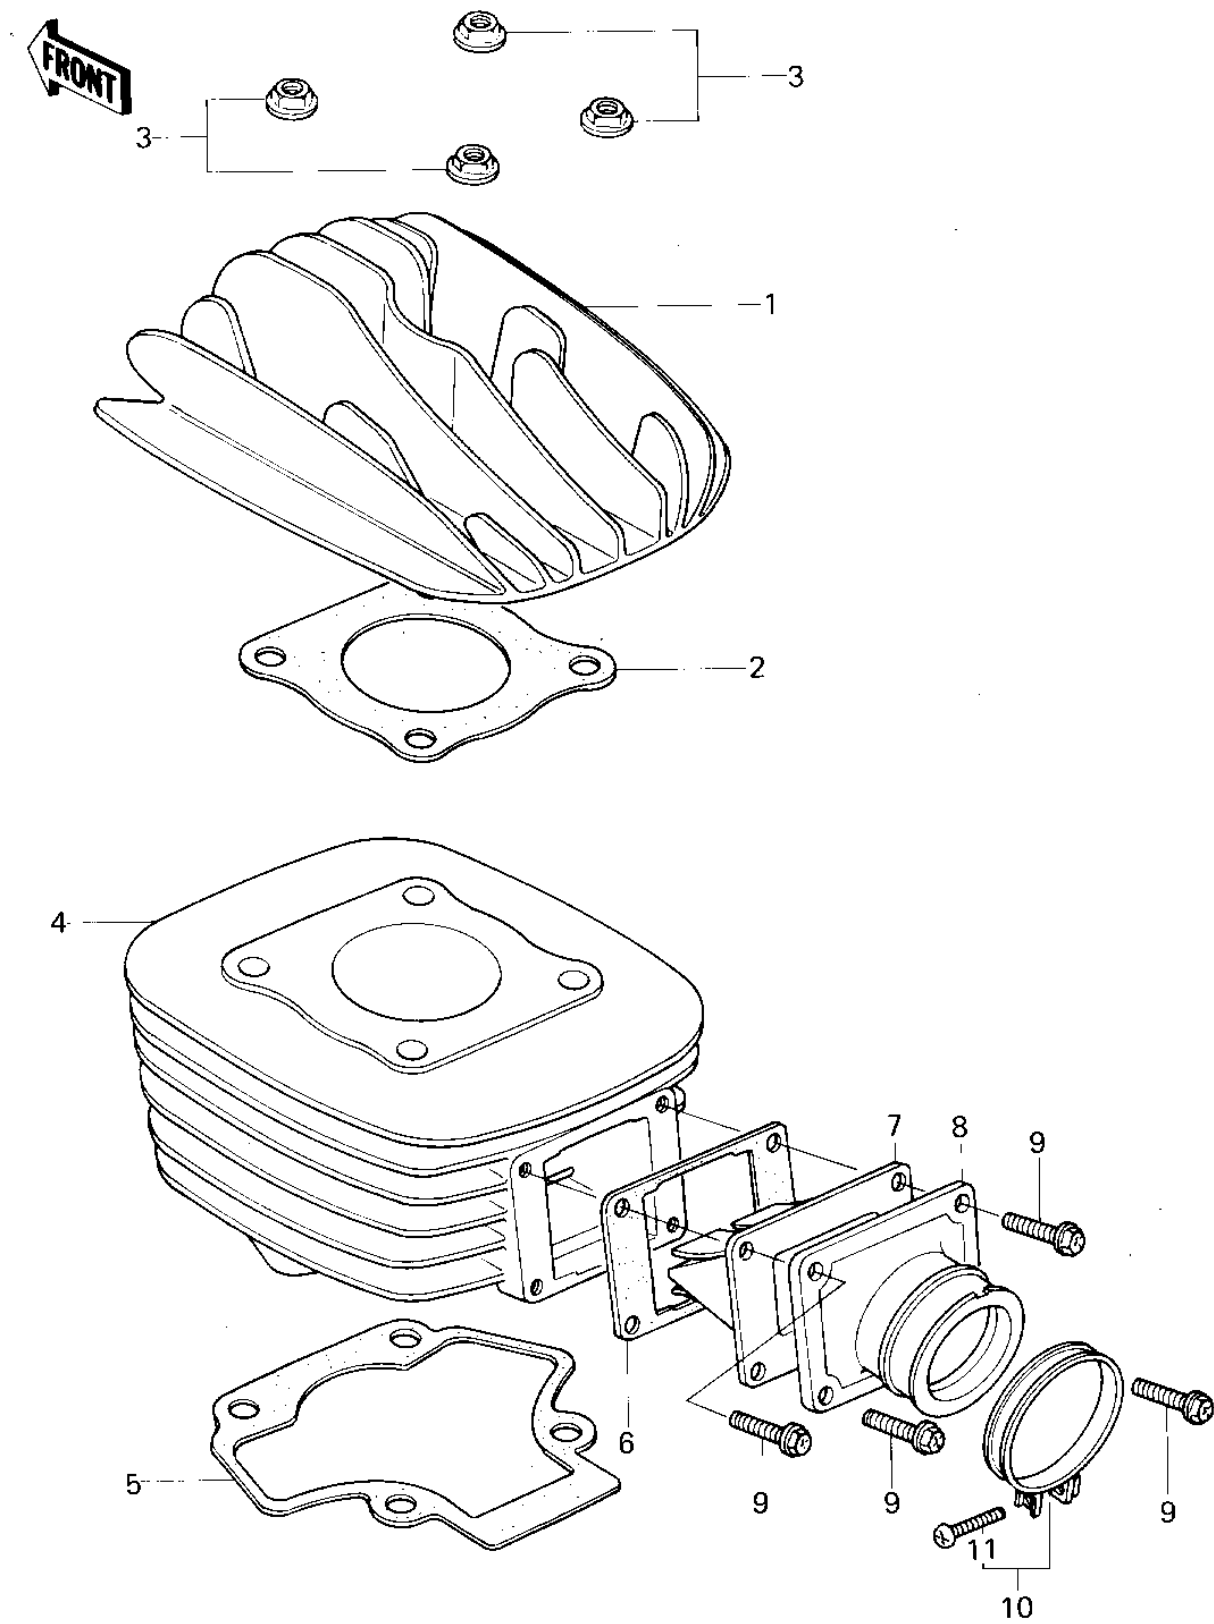

1980 KDX80 PARTS DIAGRAM

CYLINDER HEAD/CYLINDER/REED VALVE

1980 KDX80 PARTS LIST

CYLINDER HEAD/CYLINDER/REED VALVE

ITEM NAME	PART NUMBER	QUANTITY
HEAD,CYLINDER (Ref # 1)	11001-1032	1
GASKET,HEAD,CYLINDER (Ref # 2)	11004-1013	1
NUT,8M/M (Ref # 3)	92015-1014	1
CYLINDER (Ref # 4)	11005-1071	1
GASKET,CYLINDER BASE (Ref # 5)	11009-1153	1
GASKET,REED VALVE (Ref # 6)	11009-1109	1
VALVE ASSY,REED (Ref # 7)	12021-1005	1
HOLDER,VALVE,REED (Ref # 8)	12023-1005	1
BOLT,FLANGED,6X20 (Ref # 9)	130G0620	1
CLAMP,CARBURETOR HLDR (Ref # 10)	92037-178	1
SCREW-PAN-CROS,5X25 (Ref # 11)	220B0525	1