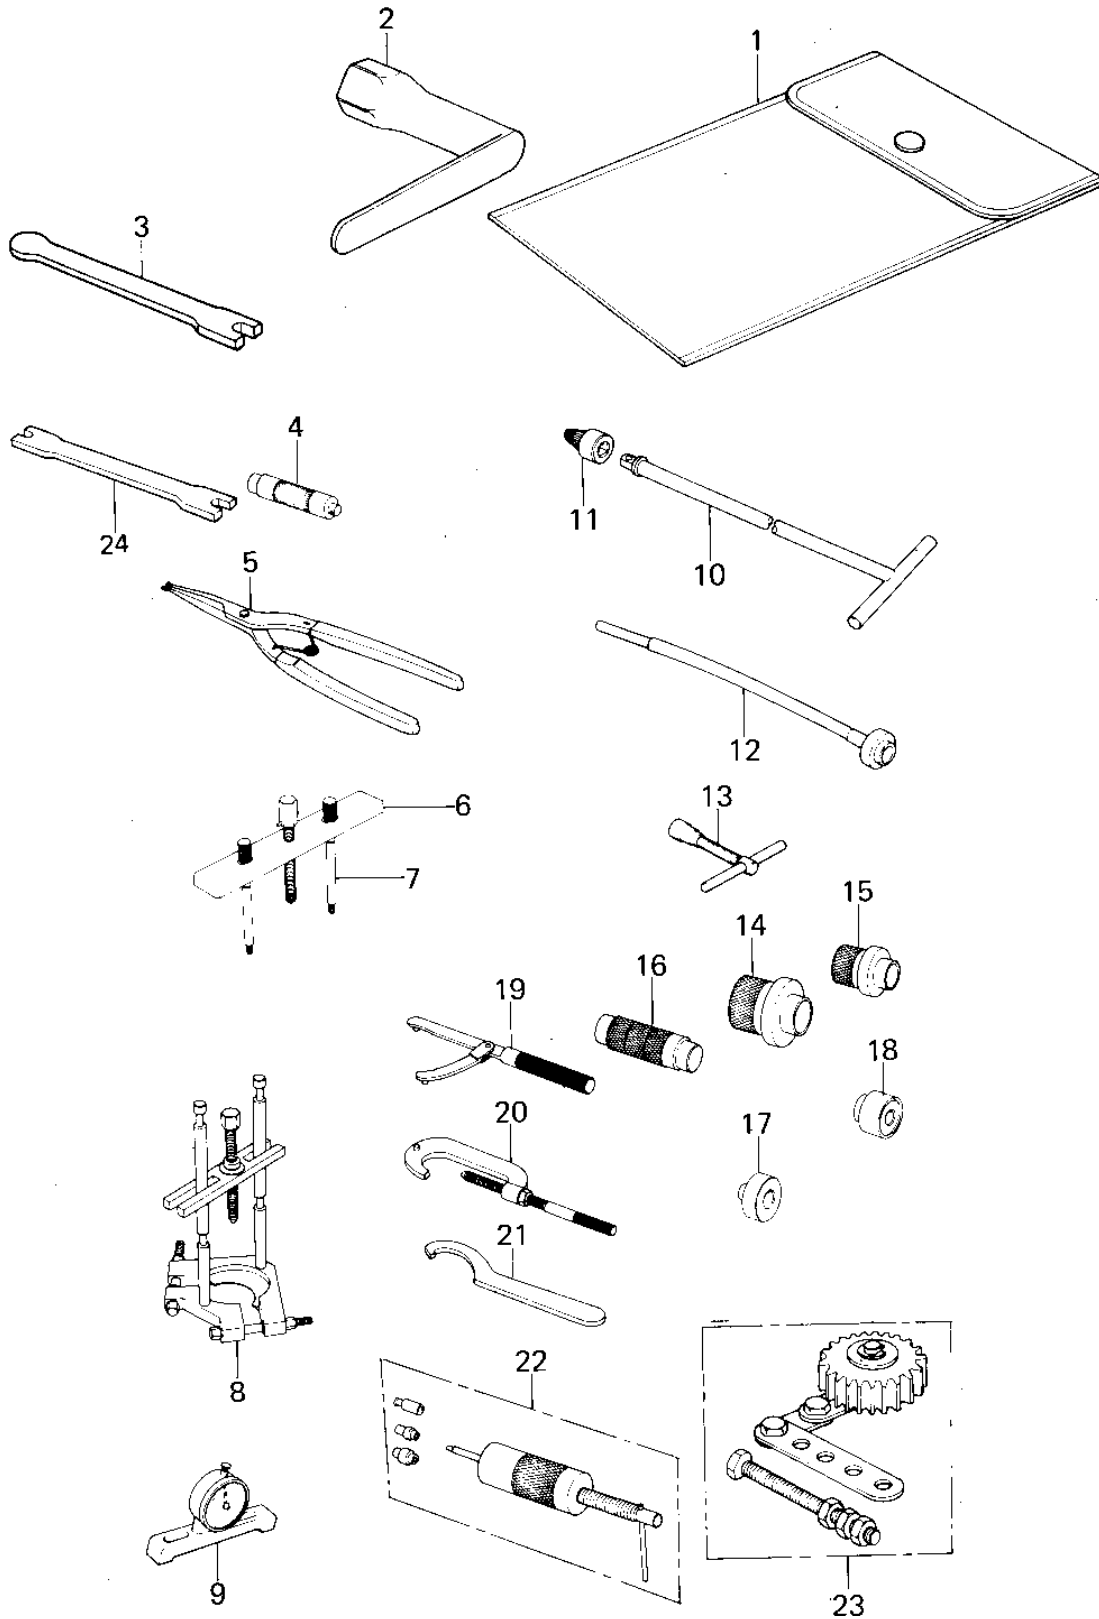

# 1979 KX80 PARTS DIAGRAM

OWNER TOOLS/SPECIAL SERVICE TOOLS

# 1979 KX80 PARTS LIST

## OWNER TOOLS/SPECIAL SERVICE TOOLS

ITEM NAME	PART NUMBER	QUANTITY
BAG,TOOL (Ref # 1)	56008-008	1
WRENCH,SPARK PLUG (Ref # 2)	92110-019	1
WRENCH,SPOKE,#11 (Ref # 3)	92110-1023	1
*** N.L.A.*** (Canada) (Ref # 4)	57001-139	1
PLIERS,CIRCLIP,OUTSID (Ref # 5)	57001-144	1
57001-1098 (Canada) (Ref # 6)	57001-153	1
ADAPTER-CRNKCSE SPLIT (Ref # 7)	57001-157	1
PULLER,STEM BEARING (Ref # 8)	57001-158	1
FINDER-TDC (Ref # 9)	57001-160	1
HANDLE,FORK CLY HOLDR (Ref # 10)	57001-183	1
ADAPTER,FORK CYL HLDR (Ref # 11)	57001-1011	1
GAUGE,FUEL LEVEL (Ref # 12)	57001-202	1
PULLER,FLYWHEL MAGNET (Ref # 13)	57001-252	1
GUIDE,OIL SEAL (Ref # 14)	57001-263	1
GUIDE,SHIFT OIL SEAL (Ref # 15)	57001-264	1
57001-1129 (Canada) (Ref # 16)	57001-286	1
57001-1129 (Canada) (Ref # 17)	57001-289	1
*** N.L.A.*** (Canada) (Ref # 18)	57001-291	1
57001-1343 (Canada) (Ref # 19)	57001-306	1
57001-1243 (Canada) (Ref # 20)	57001-307	1
57001-1100 (Canada) (Ref # 21)	57001-320	1
PULLER-PISTON PIN (Ref # 22)	57001-910	1
HOLDER,GEAR (Ref # 23)	57001-1015	1
TIGHTENER,SPOKE (Ref # 24)	92108-011	1