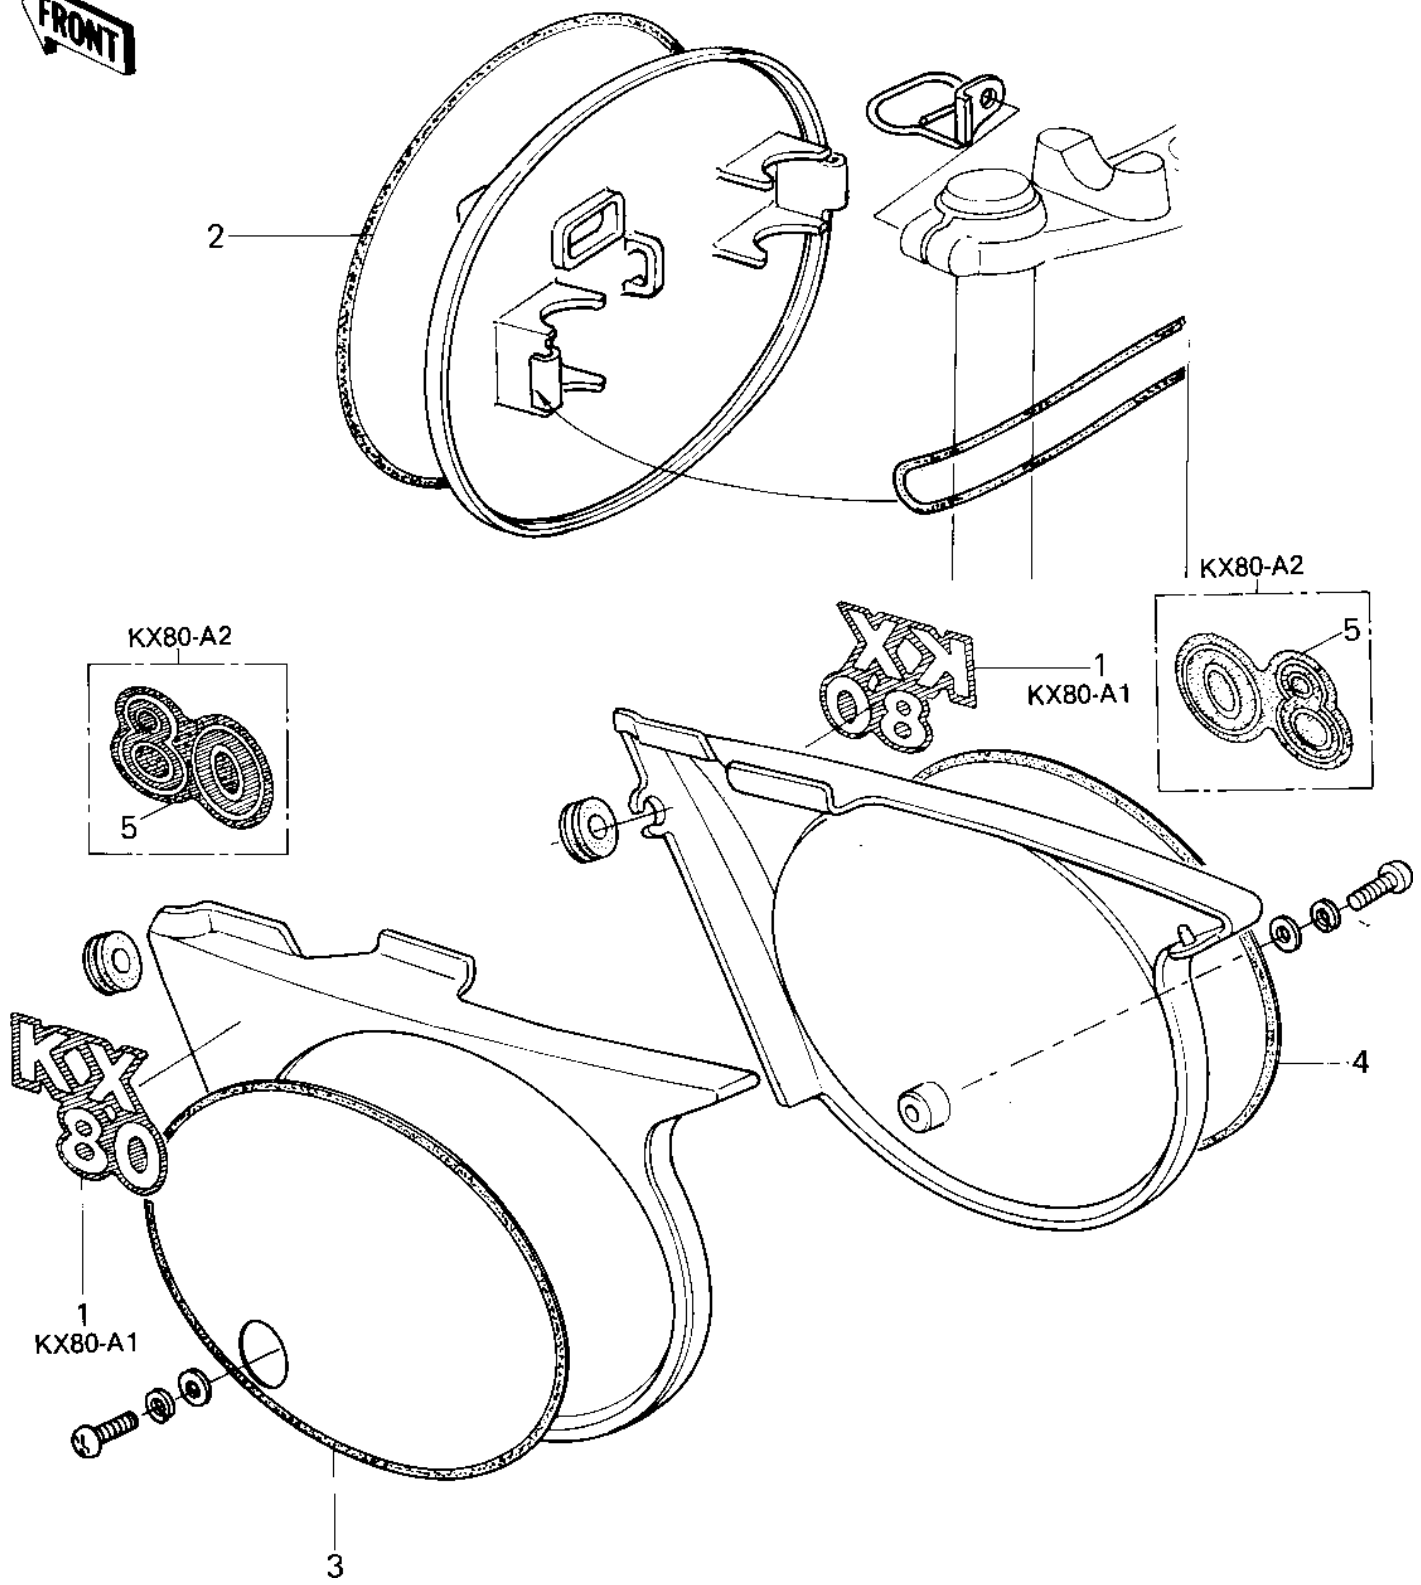

1980 KX80 PARTS DIAGRAM

LABELS

1980 KX80 PARTS LIST

LABELS

ITEM NAME	PART NUMBER	QUANTITY
MARK,SIDE COVER (Ref # 1)	56018-1030	9
PATTERN,PLATE,NUMBER (Ref # 2)	56027-1509	9
PATTERN,SIDE COVR,L.H (Ref # 3)	56027-1510	9
PATTERN,SIDE COVR,R.H (Ref # 4)	56027-1511	9
MARK,SIDE COVER (Ref # 5)	56018-1137	9