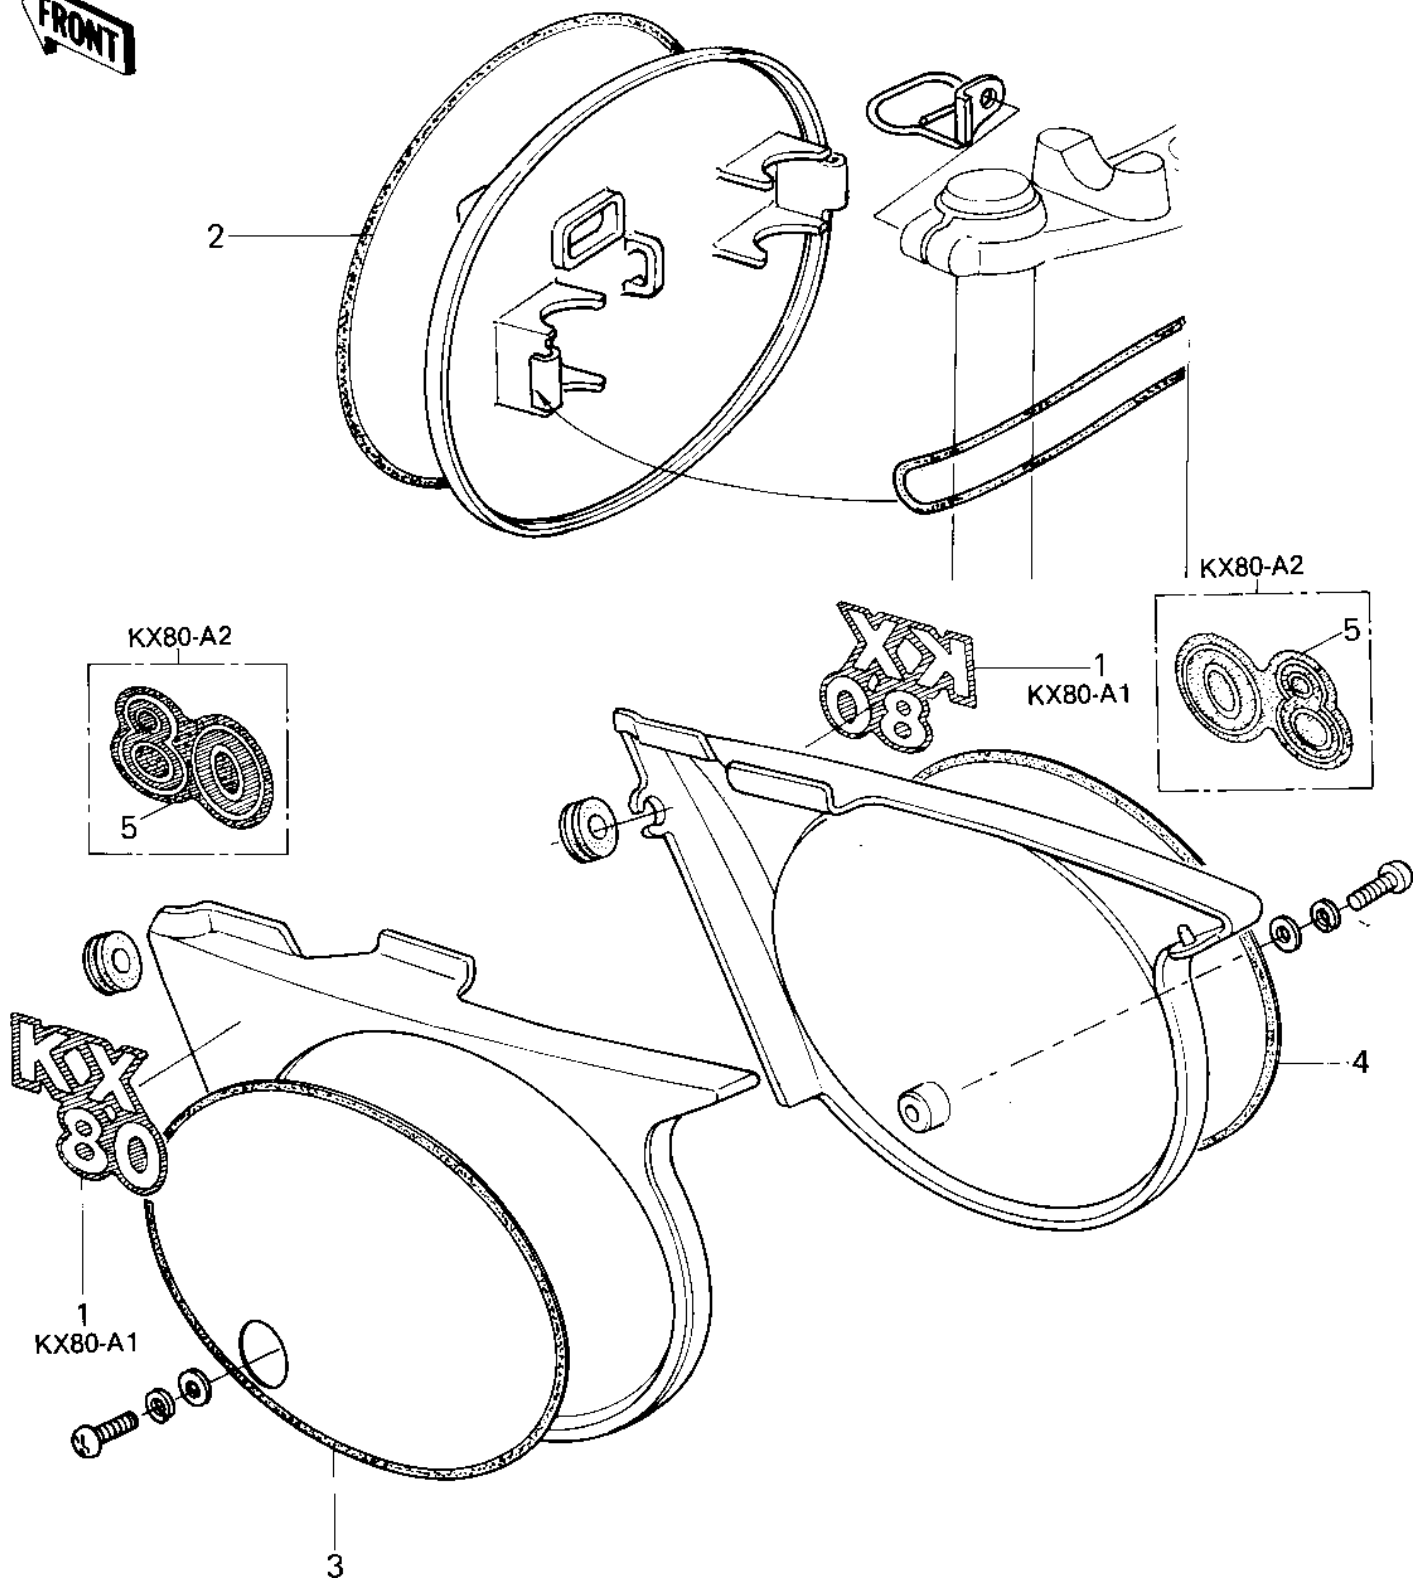

1979 KX80 PARTS DIAGRAM

LABELS

1979 KX80 PARTS LIST

LABELS

ITEM NAME	PART NUMBER	QUANTITY
MARK,SIDE COVER (Ref # 1)	56018-1030	2
PATTERN,PLATE,NUMBER (Ref # 2)	56027-1509	1
PATTERN,SIDE COVR,L.H (Ref # 3)	56027-1510	1
PATTERN,SIDE COVR,R.H (Ref # 4)	56027-1511	1
MARK,SIDE COVER (Ref # 5)	56018-1137	2