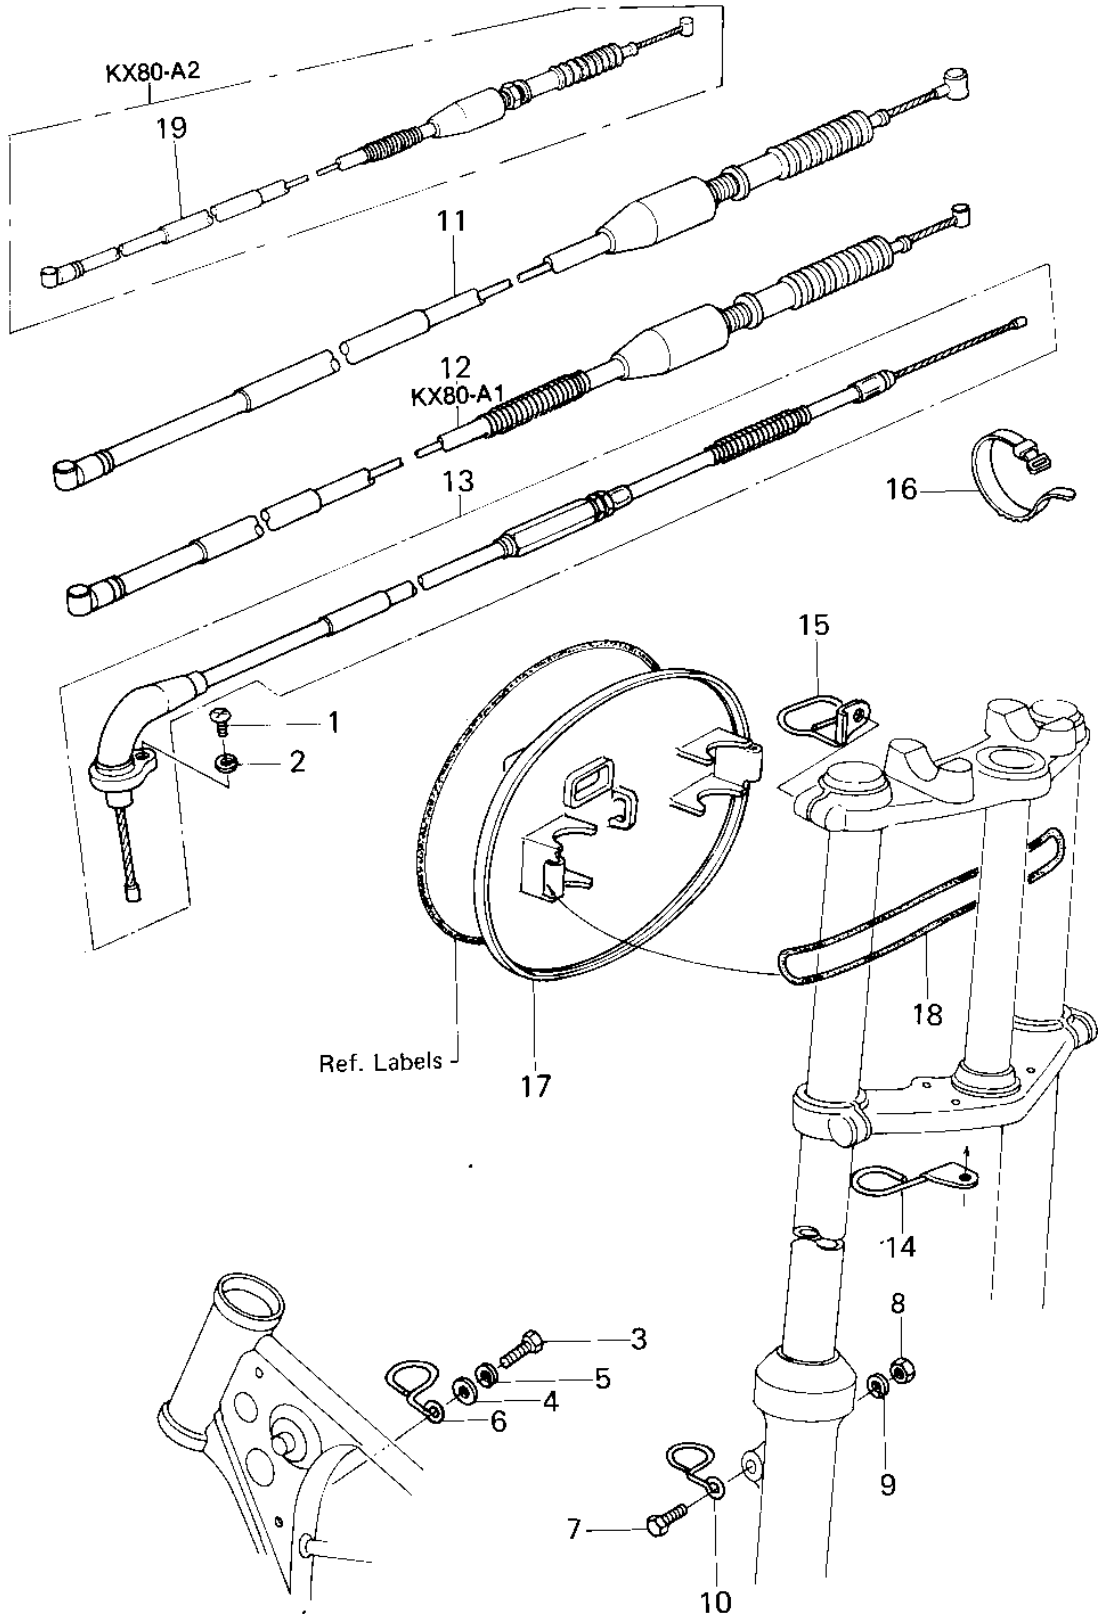

# 1979 KX80 PARTS DIAGRAM

## CABLES/NUMBER PLATE

# 1979 KX80 PARTS LIST

## CABLES/NUMBER PLATE

ITEM NAME	PART NUMBER	QUANTITY
SCREW PAN HEAD 5X10 (Ref # 1)	220B0510	1
WASHER SPRING 5MM (Ref # 2)	461F0500	1
BOLT-UPSET,6X12 (Ref # 3)	112G0612	1
WASHER PLAIN 6MM (Ref # 4)	411B0600	1
WASHER SPRING 6MM (Ref # 5)	461F0600	1
CLAMP,CABLE (Ref # 6)	92037-092	1
BOLT-UPSET (Ref # 7)	112G0618	1
NUT 6MM (Ref # 8)	311B0600	1
WASHER SPRING 6MM (Ref # 9)	461F0600	1
CLAMP,CABLE (Ref # 10)	92037-092	1
CABLE,BRAKE,FRONT (Ref # 11)	54005-1013	1
CABLE,FRONT BRAKE (Ref # 11)	54005-1023	1
CABLE,CLUTCH (Ref # 12)	54011-1035	1
CABLE,THROTTLE (Ref # 13)	54012-1022	1
CABLE,THROTTLE (Ref # 13)	54012-1065	1
CLAMP,CABLE,FR FENDER (Ref # 14)	92037-1079	1
CLAMP,CABLE,FRNT FORK (Ref # 15)	92037-1114	1
BAND,WIRING HARNESS (Ref # 16)	92072-056	1
PLATE,NUMBER,L.GREEN (Ref # 17)	58029-1002-6W	1
"O" RING,135MM (Ref # 18)	92055-1058	1
CABLE,CLUTCH (Ref # 19)	54011-1035	1