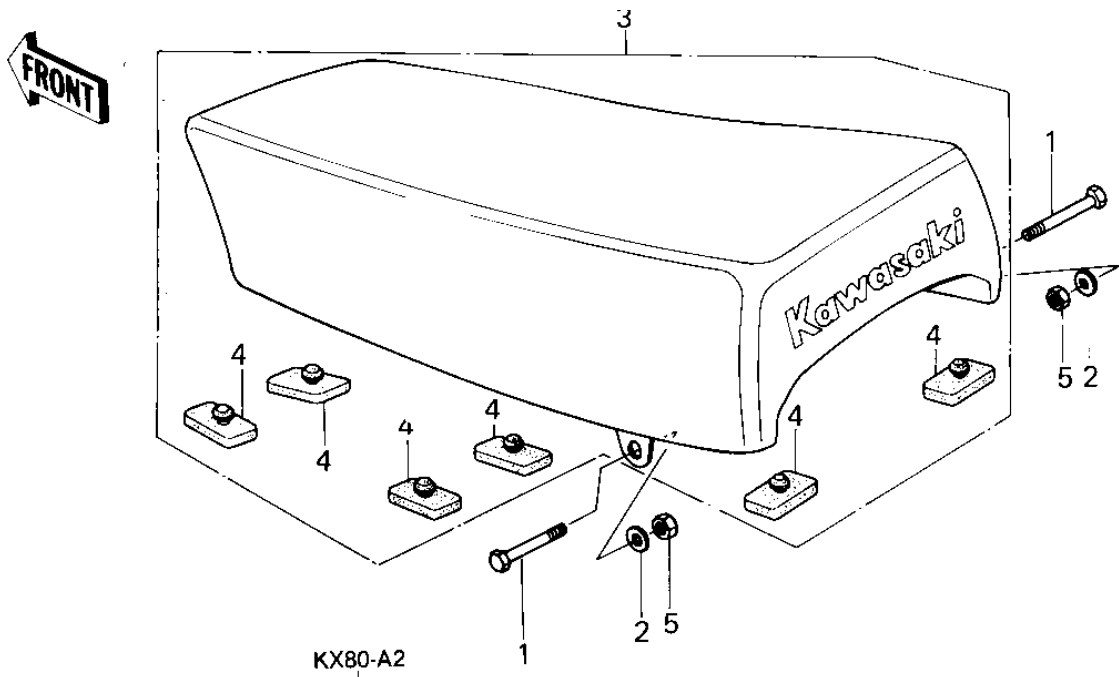

1979 KX80 PARTS DIAGRAM

SEAT/SIDE COVERS

1979 KX80 PARTS LIST

SEAT/SIDE COVERS

ITEM NAME	PART NUMBER	QUANTITY
BOLT-UPSET (Ref # 1)	112G0645	2
BOLT-UPSET,6X40 (Ref # 1)	112G0640	2
WASHER PLAIN 6MM (Ref # 2)	411B0600	2
SEAT-ASSY (Ref # 3)	53001-1020	1
DAMPER RUBBER,SEAT (Ref # 4)	92075-1054	6
NUT (Ref # 5)	92019-008	2
SCREW PAN HEAD 6X25 (Ref # 6)	220B0625	1
WASHER SPRING 6MM (Ref # 7)	461F0600	1
COVER,SIDE,L.H,L.GREN (Ref # 8)	36001-1029-6W	1
WASHER PLAIN (Ref # 9)	92022-024	1
DAMPER,SIDE COVER (Ref # 10)	92075-1067	1
SCREW PAN HEAD 6X25 (Ref # 11)	220B0625	1
WASHER SPRING 6MM (Ref # 12)	461F0600	1
COVER,SIDE,R.H,L.GREN (Ref # 13)	36001-1030-6W	1
WASHER PLAIN (Ref # 14)	92022-024	1
DAMPER,SIDE COVER (Ref # 15)	92075-1067	1
SCREW PAN HEAD 6X20 (Ref # 16)	220B0620	5
COVER,SIDE,LH,D GREEN (Ref # 17)	36001-1089-D4	1
WASHER SPRING 6MM (Ref # 18)	461F0600	6
WASHER PLAIN (Ref # 19)	92022-024	5
WASHER 6.5X20X1.6T (Ref # 20)	92022-125	1
COVER,SIDE,RH,D.GREEN (Ref # 21)	36001-1090-D4	1
BOLT,6X30 (Ref # 22)	92001-1319	1
DAMPER,RUBBER (Ref # 23)	92075-1244	2