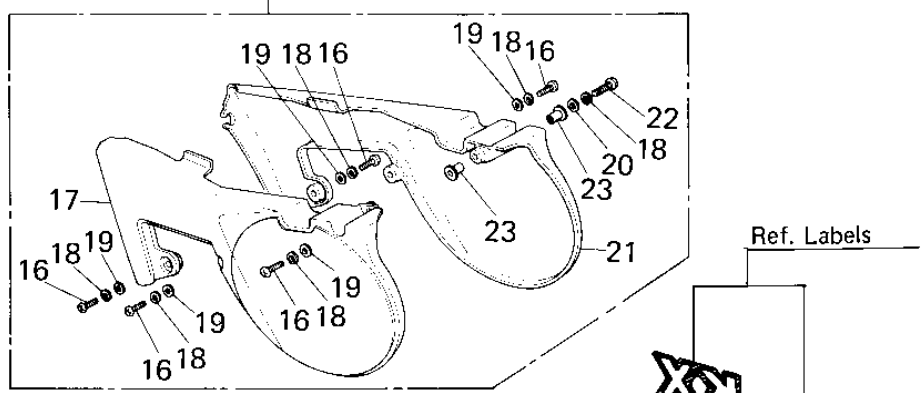

# 1979 KX80 PARTS DIAGRAM

SEAT/SIDE COVERS

# 1979 KX80 PARTS LIST

## SEAT/SIDE COVERS

ITEM NAME	PART NUMBER	QUANTITY
BOLT-UPSET (Ref # 1)	112G0645	2
BOLT-UPSET,6X40 (Ref # 1)	112G0640	2
WASHER PLAIN 6MM (Ref # 2)	411B0600	2
SEAT-ASSY (Ref # 3)	53001-1020	1
DAMPER RUBBER,SEAT (Ref # 4)	92075-1054	6
NUT (Ref # 5)	92019-008	2
SCREW PAN HEAD 6X25 (Ref # 6)	220B0625	1
WASHER SPRING 6MM (Ref # 7)	461F0600	1
COVER,SIDE,L.H,L.GREN (Ref # 8)	36001-1029-6W	1
WASHER PLAIN (Ref # 9)	92022-024	1
DAMPER,SIDE COVER (Ref # 10)	92075-1067	1
SCREW PAN HEAD 6X25 (Ref # 11)	220B0625	1
WASHER SPRING 6MM (Ref # 12)	461F0600	1
COVER,SIDE,R.H,L.GREN (Ref # 13)	36001-1030-6W	1
WASHER PLAIN (Ref # 14)	92022-024	1
DAMPER,SIDE COVER (Ref # 15)	92075-1067	1
SCREW PAN HEAD 6X20 (Ref # 16)	220B0620	5
COVER,SIDE,LH,D GREEN (Ref # 17)	36001-1089-D4	1
WASHER SPRING 6MM (Ref # 18)	461F0600	6
WASHER PLAIN (Ref # 19)	92022-024	5
WASHER 6.5X20X1.6T (Ref # 20)	92022-125	1
COVER,SIDE,RH,D.GREEN (Ref # 21)	36001-1090-D4	1
BOLT,6X30 (Ref # 22)	92001-1319	1
DAMPER,RUBBER (Ref # 23)	92075-1244	2