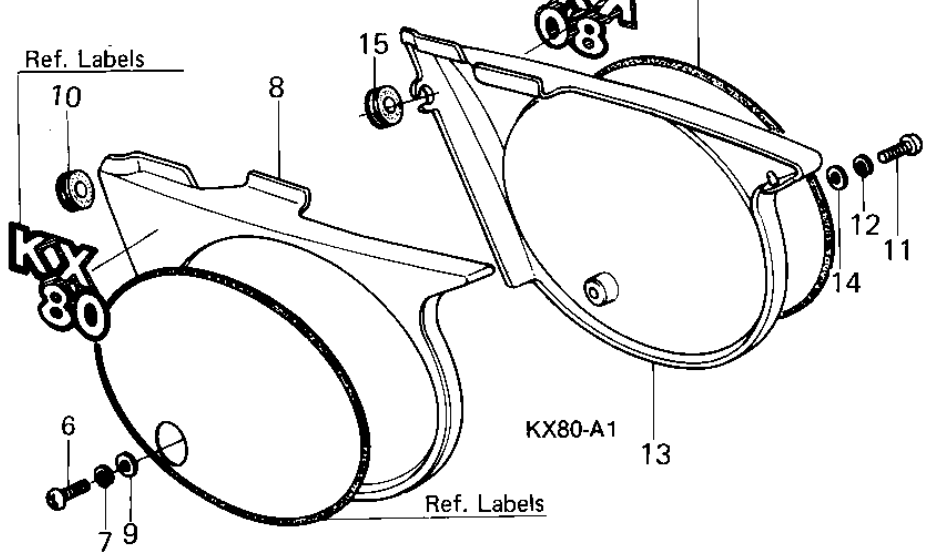

# 1979 KX80 PARTS DIAGRAM

SEAT/SIDE COVERS

# 1979 KX80 PARTS LIST

## SEAT/SIDE COVERS

ITEM NAME	PART NUMBER	QUANTITY
BOLT-UPSET (Ref # 1)	112G0645	2
BOLT-UPSET,6X40 (Ref # 1)	112G0640	2
WASHER PLAIN 6MM (Ref # 2)	411B0600	2
SEAT-ASSY (Ref # 3)	53001-1020	1
DAMPER RUBBER,SEAT (Ref # 4)	92075-1054	6
NUT (Ref # 5)	92019-008	2
SCREW PAN HEAD 6X25 (Ref # 6)	220B0625	1
WASHER SPRING 6MM (Ref # 7)	461F0600	1
COVER,SIDE,L.H,L.GREN (Ref # 8)	36001-1029-6W	1
WASHER PLAIN (Ref # 9)	92022-024	1
DAMPER,SIDE COVER (Ref # 10)	92075-1067	1
SCREW PAN HEAD 6X25 (Ref # 11)	220B0625	1
WASHER SPRING 6MM (Ref # 12)	461F0600	1
COVER,SIDE,R.H,L.GREN (Ref # 13)	36001-1030-6W	1
WASHER PLAIN (Ref # 14)	92022-024	1
DAMPER,SIDE COVER (Ref # 15)	92075-1067	1
SCREW PAN HEAD 6X20 (Ref # 16)	220B0620	5
COVER,SIDE,LH,D GREEN (Ref # 17)	36001-1089-D4	1
WASHER SPRING 6MM (Ref # 18)	461F0600	6
WASHER PLAIN (Ref # 19)	92022-024	5
WASHER 6.5X20X1.6T (Ref # 20)	92022-125	1
COVER,SIDE,RH,D.GREEN (Ref # 21)	36001-1090-D4	1
BOLT,6X30 (Ref # 22)	92001-1319	1
DAMPER,RUBBER (Ref # 23)	92075-1244	2