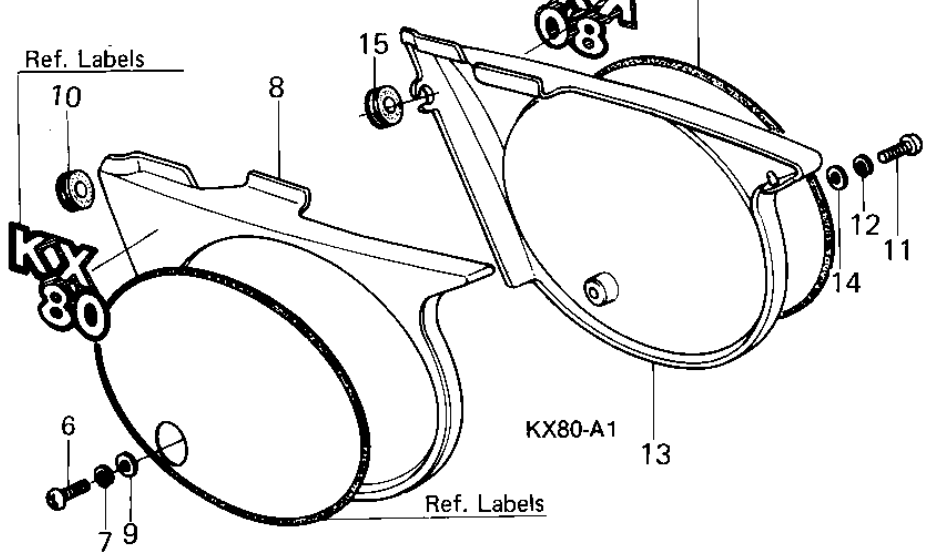

1979 KX80 PARTS DIAGRAM

SEAT/SIDE COVERS

1979 KX80 PARTS LIST

SEAT/SIDE COVERS

ITEM NAME	PART NUMBER	QUANTITY
BOLT-UPSET (Ref # 1)	112G0645	2
BOLT-UPSET,6X40 (Ref # 1)	112G0640	2
WASHER PLAIN 6MM (Ref # 2)	411B0600	2
SEAT-ASSY (Ref # 3)	53001-1020	1
DAMPER RUBBER,SEAT (Ref # 4)	92075-1054	6
NUT (Ref # 5)	92019-008	2
SCREW PAN HEAD 6X25 (Ref # 6)	220B0625	1
WASHER SPRING 6MM (Ref # 7)	461F0600	1
COVER,SIDE,L.H,L.GREN (Ref # 8)	36001-1029-6W	1
WASHER PLAIN (Ref # 9)	92022-024	1
DAMPER,SIDE COVER (Ref # 10)	92075-1067	1
SCREW PAN HEAD 6X25 (Ref # 11)	220B0625	1
WASHER SPRING 6MM (Ref # 12)	461F0600	1
COVER,SIDE,R.H,L.GREN (Ref # 13)	36001-1030-6W	1
WASHER PLAIN (Ref # 14)	92022-024	1
DAMPER,SIDE COVER (Ref # 15)	92075-1067	1
SCREW PAN HEAD 6X20 (Ref # 16)	220B0620	5
COVER,SIDE,LH,D GREEN (Ref # 17)	36001-1089-D4	1
WASHER SPRING 6MM (Ref # 18)	461F0600	6
WASHER PLAIN (Ref # 19)	92022-024	5
WASHER 6.5X20X1.6T (Ref # 20)	92022-125	1
COVER,SIDE,RH,D.GREEN (Ref # 21)	36001-1090-D4	1
BOLT,6X30 (Ref # 22)	92001-1319	1
DAMPER,RUBBER (Ref # 23)	92075-1244	2