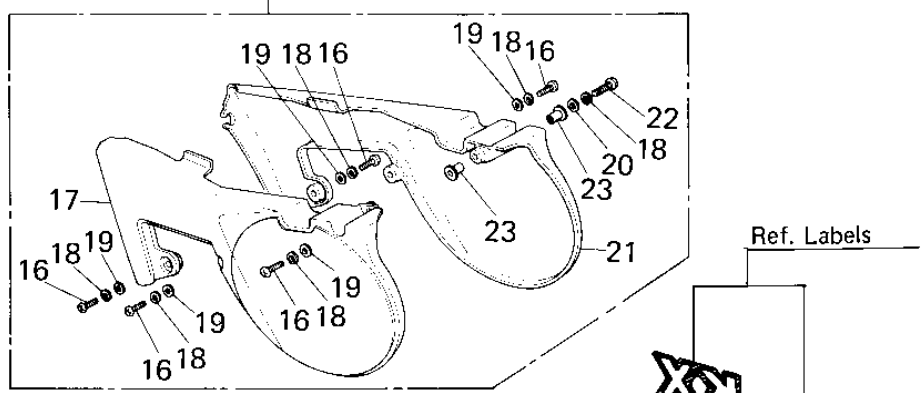

1979 KX80 PARTS DIAGRAM

SEAT/SIDE COVERS

1979 KX80 PARTS LIST

SEAT/SIDE COVERS

ITEM NAME	PART NUMBER	QUANTITY
BOLT-UPSET (Ref # 1)	112G0645	2
BOLT-UPSET,6X40 (Ref # 1)	112G0640	2
WASHER PLAIN 6MM (Ref # 2)	411B0600	2
SEAT-ASSY (Ref # 3)	53001-1020	1
DAMPER RUBBER,SEAT (Ref # 4)	92075-1054	6
NUT (Ref # 5)	92019-008	2
SCREW PAN HEAD 6X25 (Ref # 6)	220B0625	1
WASHER SPRING 6MM (Ref # 7)	461F0600	1
COVER,SIDE,L.H,L.GREN (Ref # 8)	36001-1029-6W	1
WASHER PLAIN (Ref # 9)	92022-024	1
DAMPER,SIDE COVER (Ref # 10)	92075-1067	1
SCREW PAN HEAD 6X25 (Ref # 11)	220B0625	1
WASHER SPRING 6MM (Ref # 12)	461F0600	1
COVER,SIDE,R.H,L.GREN (Ref # 13)	36001-1030-6W	1
WASHER PLAIN (Ref # 14)	92022-024	1
DAMPER,SIDE COVER (Ref # 15)	92075-1067	1
SCREW PAN HEAD 6X20 (Ref # 16)	220B0620	5
COVER,SIDE,LH,D GREEN (Ref # 17)	36001-1089-D4	1
WASHER SPRING 6MM (Ref # 18)	461F0600	6
WASHER PLAIN (Ref # 19)	92022-024	5
WASHER 6.5X20X1.6T (Ref # 20)	92022-125	1
COVER,SIDE,RH,D.GREEN (Ref # 21)	36001-1090-D4	1
BOLT,6X30 (Ref # 22)	92001-1319	1
DAMPER,RUBBER (Ref # 23)	92075-1244	2