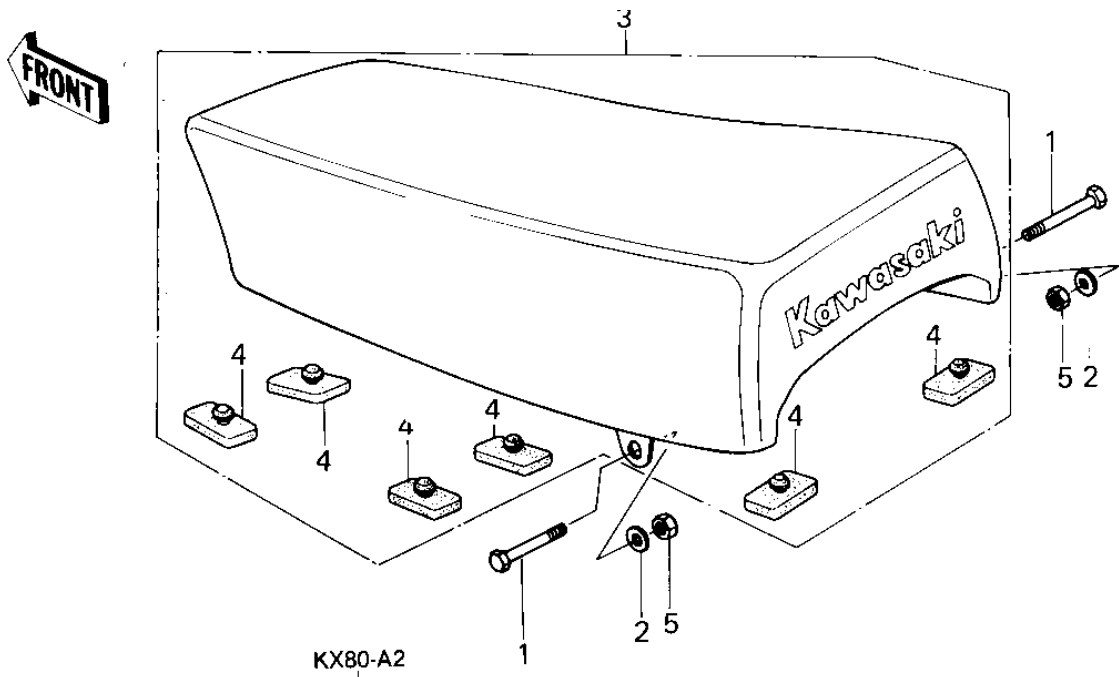

# 1979 KX80 PARTS DIAGRAM

SEAT/SIDE COVERS

## SEAT/SIDE COVERS

ITEM NAME	PART NUMBER	QUANTITY
BOLT-UPSET (Ref # 1)	112G0645	2
BOLT-UPSET,6X40 (Ref # 1)	112G0640	2
WASHER PLAIN 6MM (Ref # 2)	411B0600	2
SEAT-ASSY (Ref # 3)	53001-1020	1
DAMPER RUBBER,SEAT (Ref # 4)	92075-1054	6
NUT (Ref # 5)	92019-008	2
SCREW PAN HEAD 6X25 (Ref # 6)	220B0625	1
WASHER SPRING 6MM (Ref # 7)	461F0600	1
COVER,SIDE,L.H,L.GREN (Ref # 8)	36001-1029-6W	1
WASHER PLAIN (Ref # 9)	92022-024	1
DAMPER,SIDE COVER (Ref # 10)	92075-1067	1
SCREW PAN HEAD 6X25 (Ref # 11)	220B0625	1
WASHER SPRING 6MM (Ref # 12)	461F0600	1
COVER,SIDE,R.H,L.GREN (Ref # 13)	36001-1030-6W	1
WASHER PLAIN (Ref # 14)	92022-024	1
DAMPER,SIDE COVER (Ref # 15)	92075-1067	1
SCREW PAN HEAD 6X20 (Ref # 16)	220B0620	5
COVER,SIDE,LH,D GREEN (Ref # 17)	36001-1089-D4	1
WASHER SPRING 6MM (Ref # 18)	461F0600	6
WASHER PLAIN (Ref # 19)	92022-024	5
WASHER 6.5X20X1.6T (Ref # 20)	92022-125	1
COVER,SIDE,RH,D.GREEN (Ref # 21)	36001-1090-D4	1
BOLT,6X30 (Ref # 22)	92001-1319	1
DAMPER,RUBBER (Ref # 23)	92075-1244	2