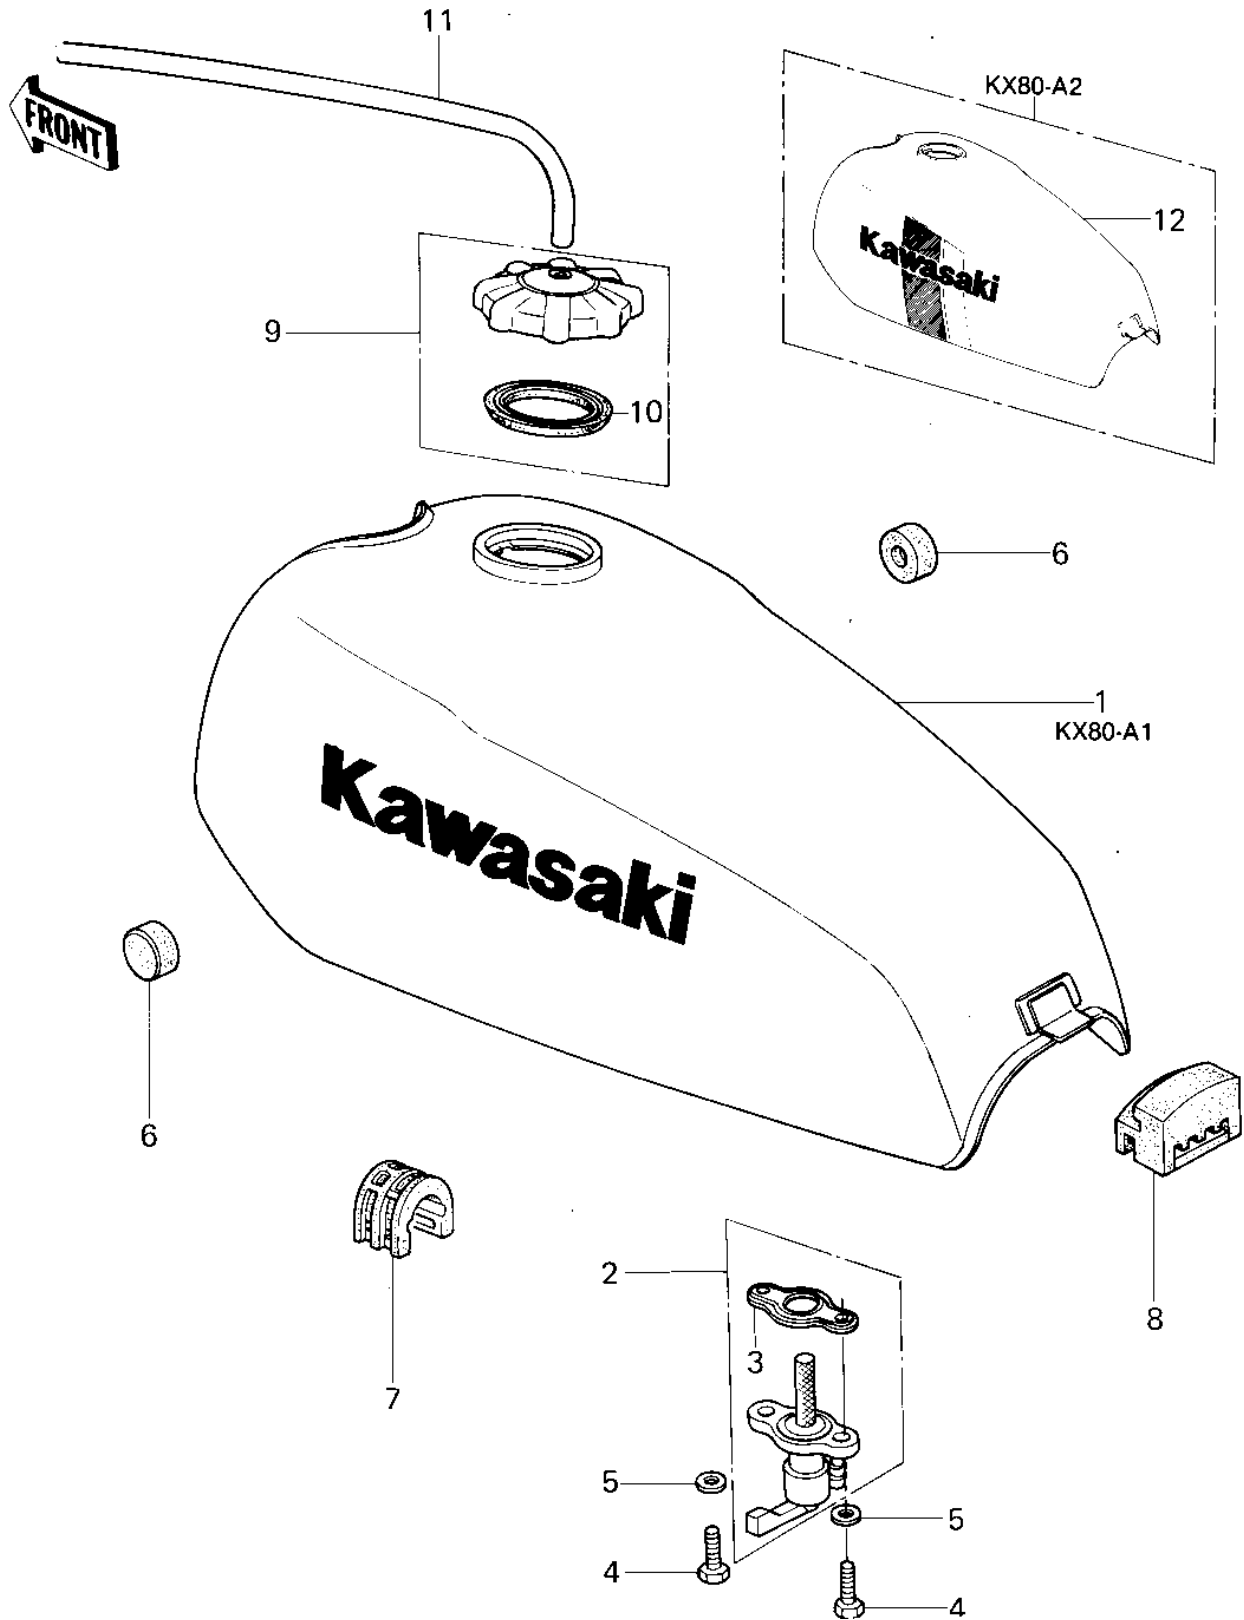

1979 KX80 PARTS DIAGRAM

FUEL TANK

1979 KX80 PARTS LIST

FUEL TANK

ITEM NAME	PART NUMBER	QUANTITY
TANK-FUEL,L.GREEN (Ref # 1)	51001-1012-7F	1
TAP-ASSY-FUEL (Ref # 2)	51023-1115	1
TAP-ASSY-FUEL (Ref # 2)	51023-1115	1
GASKET,FUEL TAP (Ref # 3)	11009-1135	1
BOLT,6X20,FUEL TAP (Ref # 4)	92001-1091	2
WASHER-PLAIN (Ref # 5)	92022-183	2
DAMPER RUBBER-FL TANK (Ref # 6)	92075-101	2
DAMPER,FUEL TANK (Ref # 7)	92075-1065	1
DAMPER,FUEL TANK (Ref # 8)	92075-1066	1
CAP ASSY,TANK,FUEL (Ref # 9)	51048-1004	1
GASKET,FUEL TANK CAP (Ref # 10)	51059-006	1
TUBE-RUBBER 5X400 (Ref # 11)	702A05400	1
TANK-FUEL,LIME GREEN (Ref # 12)	51001-5046-7F	1