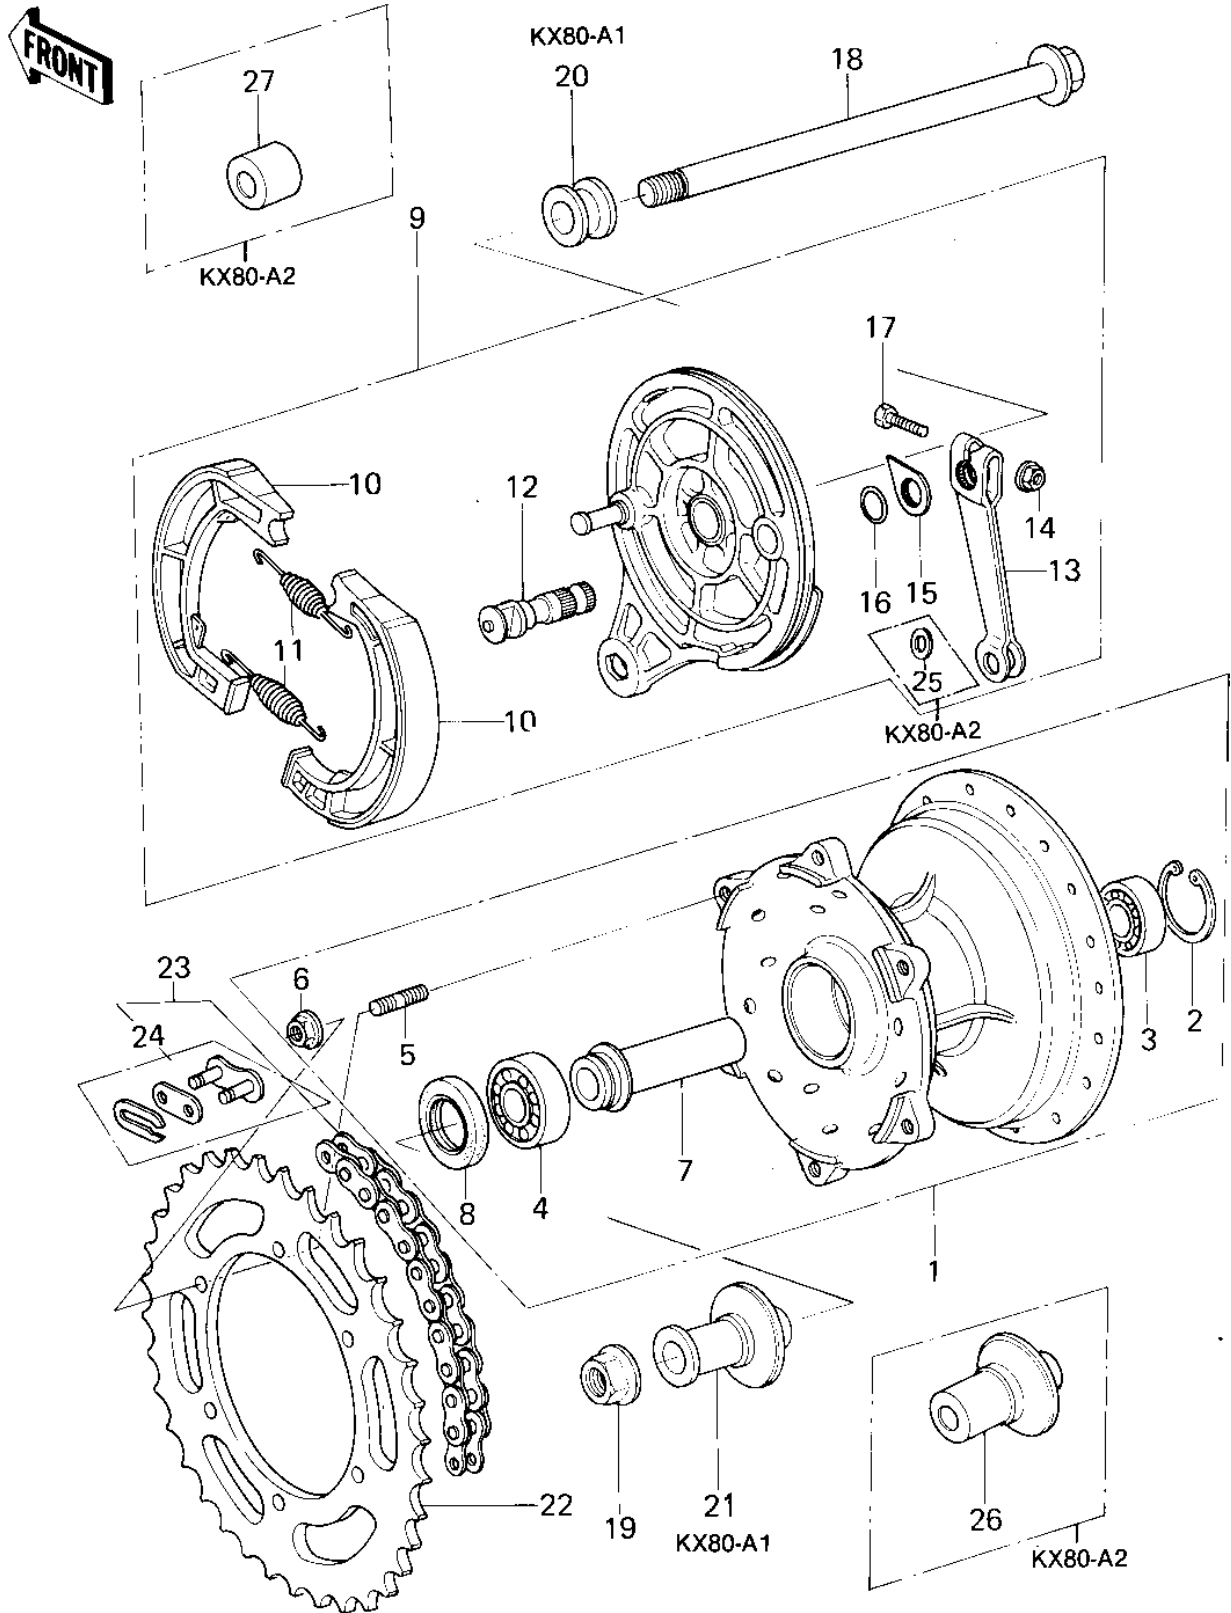

1979 KX80 PARTS DIAGRAM

REAR HUB/BRAKE/CHAIN

1979 KX80 PARTS LIST

REAR HUB/BRAKE/CHAIN

ITEM NAME	PART NUMBER	QUANTITY
DRUM-ASSY,REAR BRAKE (Ref # 1)	41034-5003	1
DRUM-ASSY,REAR BRAKE (Ref # 1)	41034-5003	1
CIRCLIP,32MM (Ref # 2)	481J3200	1
BEARING,BALL (Ref # 3)	601B6201U	1
BEARING BALL #6203 (Ref # 4)	601B6203	1
STUD,8X15 (Ref # 5)	92004-1014	6
STUD,8X17 (Ref # 5)	92004-1015	6
NUT-8MM (Ref # 6)	92015-1022	6
COLLAR,REAR BRAKE DRM (Ref # 7)	92027-1089	1
OIL SEAL,24X40X8 (Ref # 8)	92049-1012	1
PANEL-ASY,RR BRK (Ref # 9)	41035-1032	1
PANEL-ASY,RR BRK (Ref # 9)	41035-1032	1
SHOE,BRAKE (Ref # 10)	41048-1021	2
SPRING,BRAKE SHOE (Ref # 11)	92081-1766	2
CAM,BRAKE,REAR (Ref # 12)	41050-1012	1
LEVER,BRAKE CAM,REAR (Ref # 13)	41053-1010	1
NUT,6MM (Ref # 14)	41072-007	1
INDICATOR,BRAKE SHOE (Ref # 15)	41085-1002	1
"O" RING,12MM (Ref # 16)	670B2012	1
BOLT,HEX HEAD,6X30 (Ref # 17)	92001-1135	1
AXLE,REAR (Ref # 18)	41068-1037	1
AXLE,REAR,12X211 (Ref # 18)	41068-1036	1
NUT-12MM (Ref # 19)	92015-1156	1
COLLAR,REAR AXLE,R.H. (Ref # 20)	92027-1090	1
COLLAR,REAR AXLE,L.H. (Ref # 21)	92027-1091	1
REAR SPROCKET,48T (Ref # 22)	42041-1016	1
REAR SPROCKET,50T (Ref # 22)	42041-1034	(1
REAR SPROCKET,52T (Ref # 22)	42041-1035	(1
CHAIN ASSY,EK420SHG (Ref # 23)	92057-1093	1

1979 KX80 PARTS LIST

REAR HUB/BRAKE/CHAIN

ITEM NAME	PART NUMBER	QUANTITY
CHAIN ASSY,EK420SHG (Ref # 23)	92057-1097	1
JOINT,CHAIN (Ref # 24)	92058-1016	1
WASHER (Ref # 25)	92022-257	1
COLLAR,REAR BRAKE DRM (Ref # 26)	92027-1246	1
COLLAR,REAR AXLE (Ref # 27)	92027-1247	1