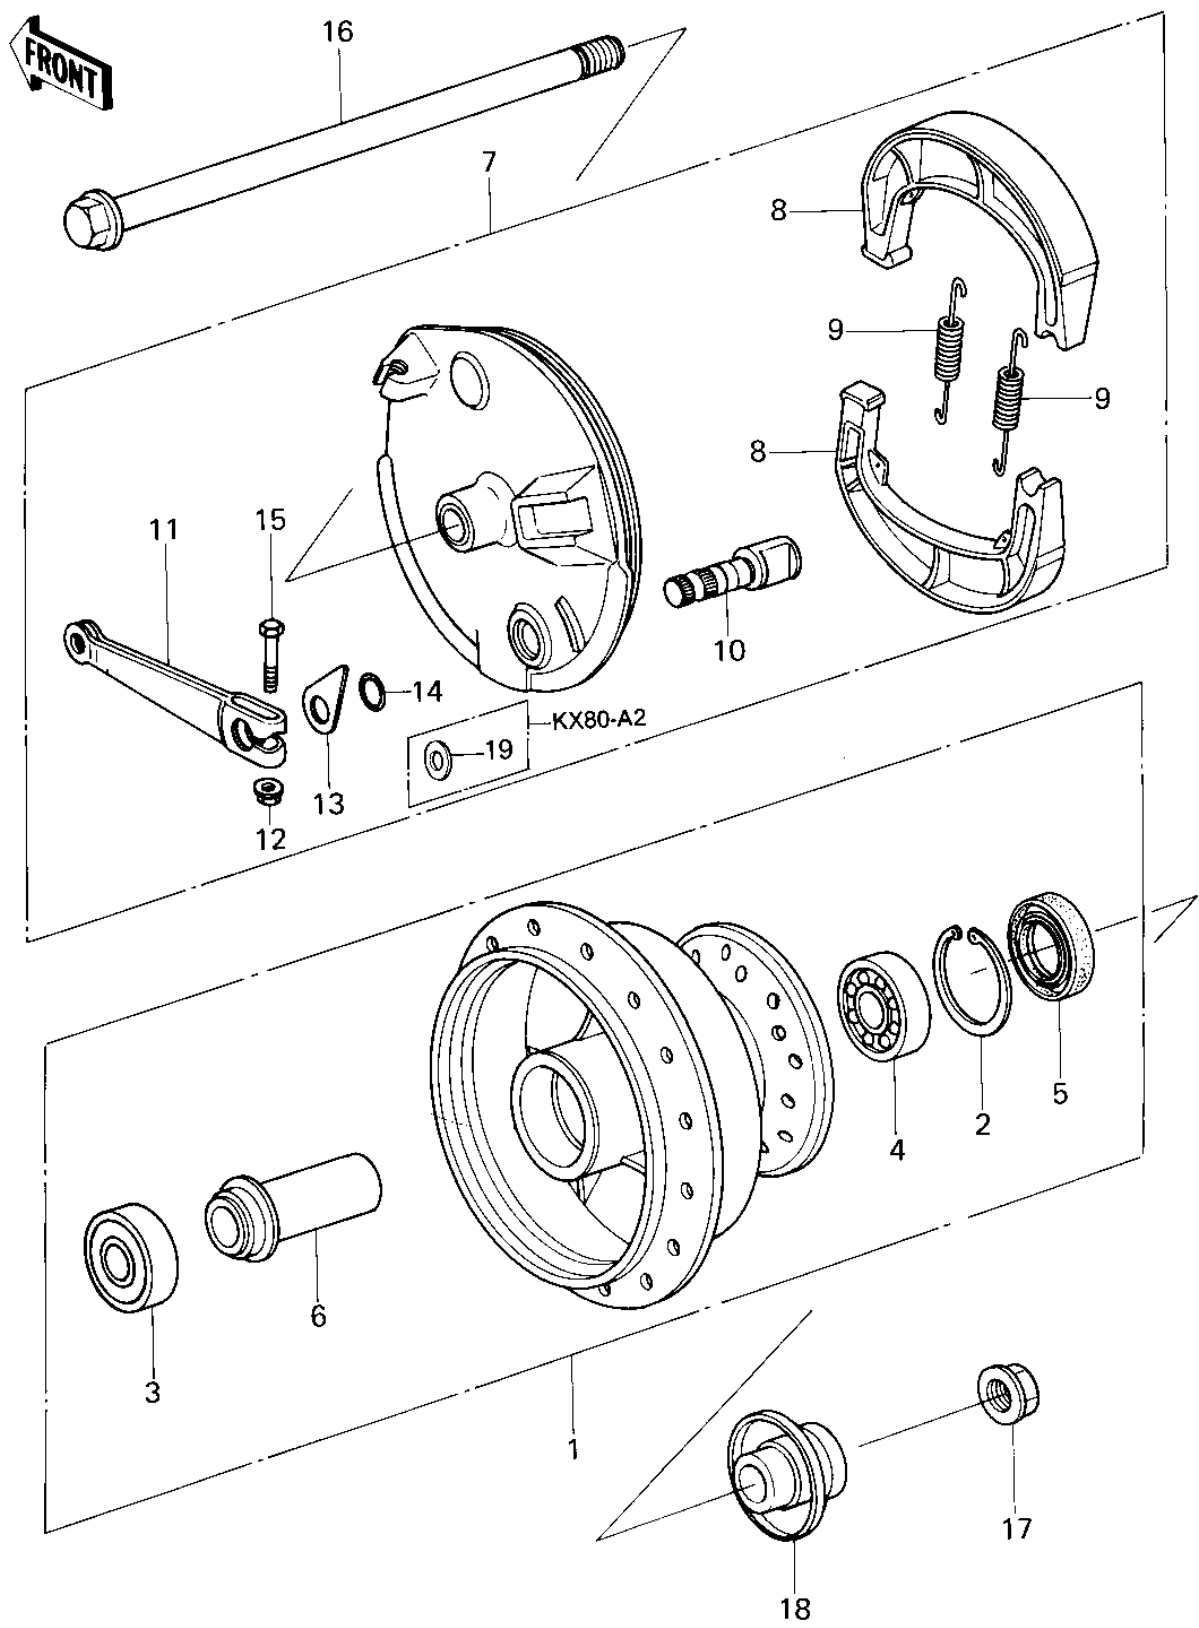

1979 KX80 PARTS DIAGRAM

FRONT HUB/BRAKE

1979 KX80 PARTS LIST

FRONT HUB/BRAKE

ITEM NAME	PART NUMBER	QUANTITY
DRUM-ASSY,FR BRK (Ref # 1)	41034-1013	1
CIRCLIP,35MM (Ref # 2)	481J3500	1
BEARING,BALL,#6200U (Ref # 3)	601B6200U	1
BEARING,BALL,#6300 (Ref # 4)	601B6300	1
OIL SEAL,20X35X7 (Ref # 5)	654A203507	1
COLLAR,FRONT BRAKE (Ref # 6)	92027-1093	1
PANEL-ASY,FR BRK (Ref # 7)	41035-1037	1
PANEL-ASY,FR BRK (Ref # 7)	41035-1037	1
SHOE,BRAKE (Ref # 8)	41048-1021	2
SPRING,BRAKE SHOE (Ref # 9)	92081-1766	2
CAM,BRAKE,FRONT (Ref # 10)	41050-1009	1
LEVER,BRAKE CAM,FRONT (Ref # 11)	41053-1011	1
NUT,6MM (Ref # 12)	41072-007	1
INDICATOR,BRAKE SHOE (Ref # 13)	41085-1002	1
"O" RING,12MM (Ref # 14)	670B2012	1
BOLT,HEX HEAD,6X30 (Ref # 15)	92001-1135	1
AXLE,FRONT (Ref # 16)	41068-1011	1
NUT,10MM (Ref # 17)	92015-1415	1
NUT,10MM (Ref # 17)	92015-1415	1
COLLAR,FRONT AXLE (Ref # 18)	92027-1094	1
WASHER (Ref # 19)	92022-257	1