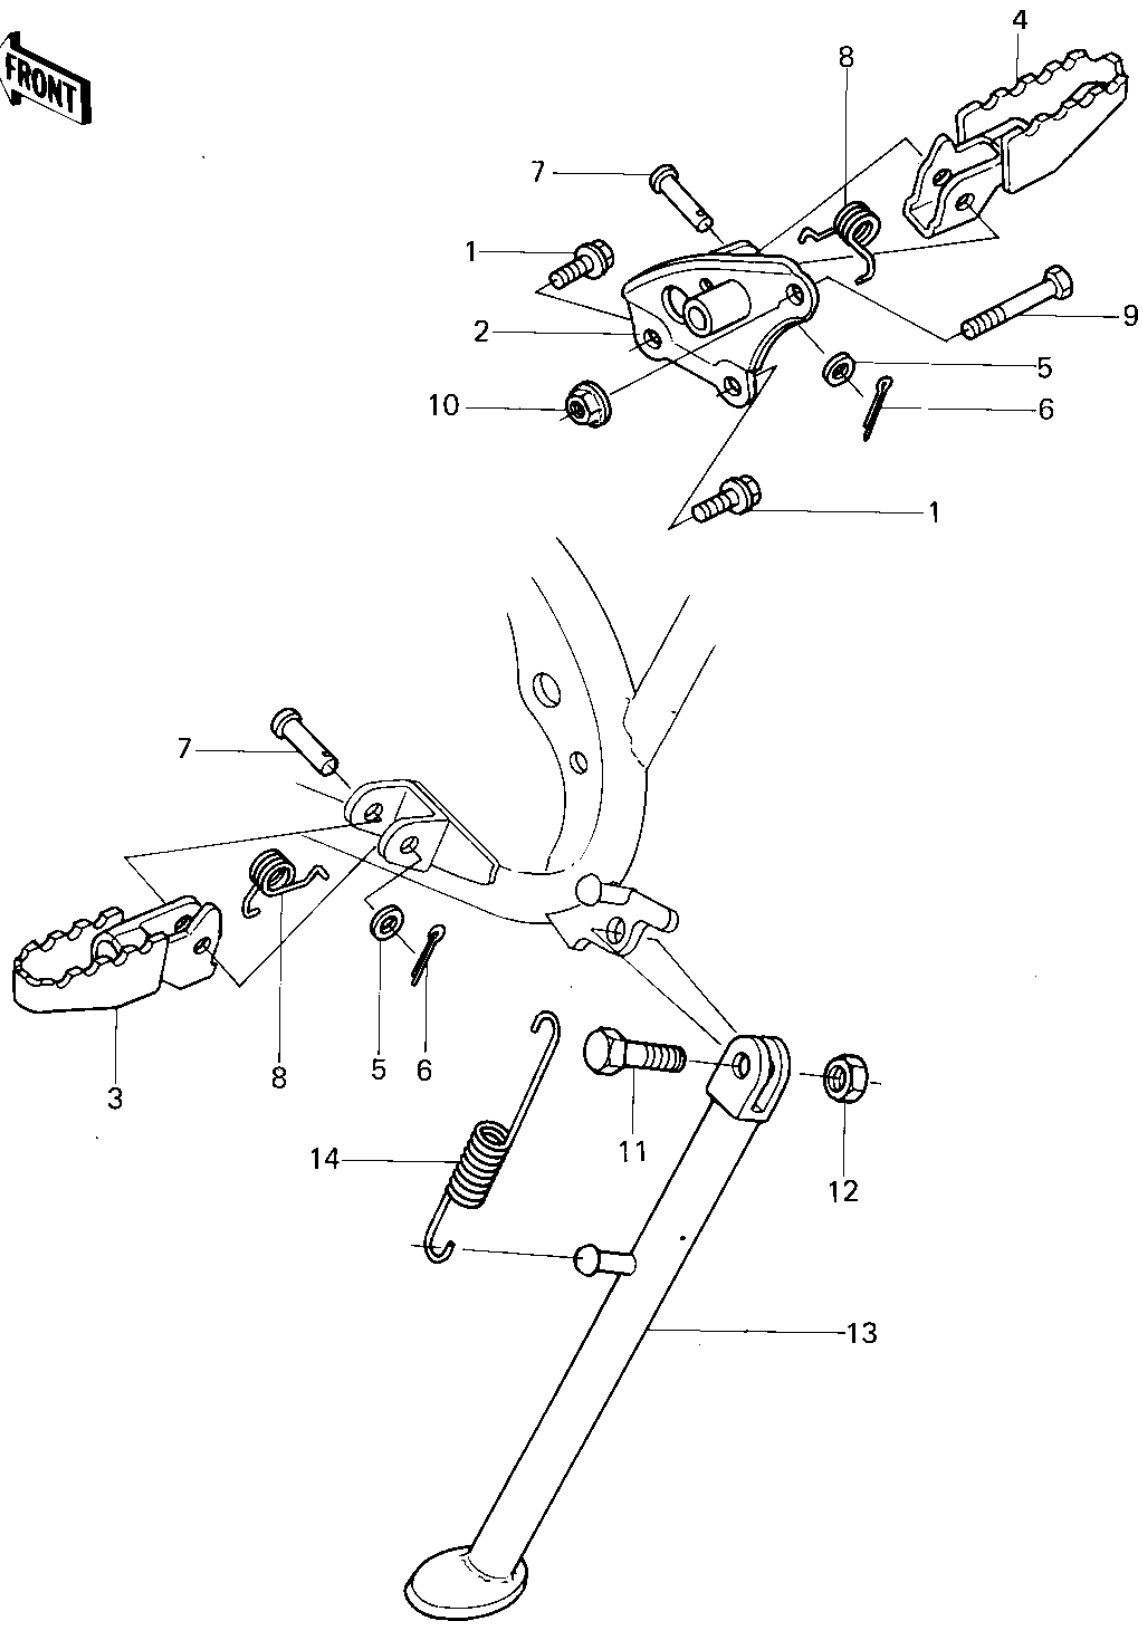

# 1979 KX80 PARTS DIAGRAM

FOOTRESTS/STAND

## 1979 KX80 PARTS LIST

### FOOTRESTS/STAND

ITEM NAME	PART NUMBER	QUANTITY
BOLT,FLANGED,8X16 (Ref # 1)	131B0816	2
HOLDER,STEP,R.H. (Ref # 2)	34003-1020	1
STEP,FOOTREST,L.H. (Ref # 3)	34028-1011	1
STEP,FOOTREST,R.H. (Ref # 4)	34028-1012	1
WASHER PLAIN 8MM (Ref # 5)	410B0800	2
PIN COTTER 2.5X16 (Ref # 6)	550D2516	2
PIN,FOOTREST BAR FIT (Ref # 7)	92043-115	2
SPRING,FOOTREST STEP (Ref # 8)	92081-1066	2
BOLT,HEX HEAD,8X42 (Ref # 9)	92001-1175	1
NUT-8MM (Ref # 10)	92015-1022	1
BOLT-UPSET,10X30 (Ref # 11)	112G1030	1
NUT 10MM (Ref # 12)	315B1000	1
STAND-SIDE (Ref # 13)	34024-1019	1
SPRING,SIDE STAND (Ref # 14)	34025-005	1