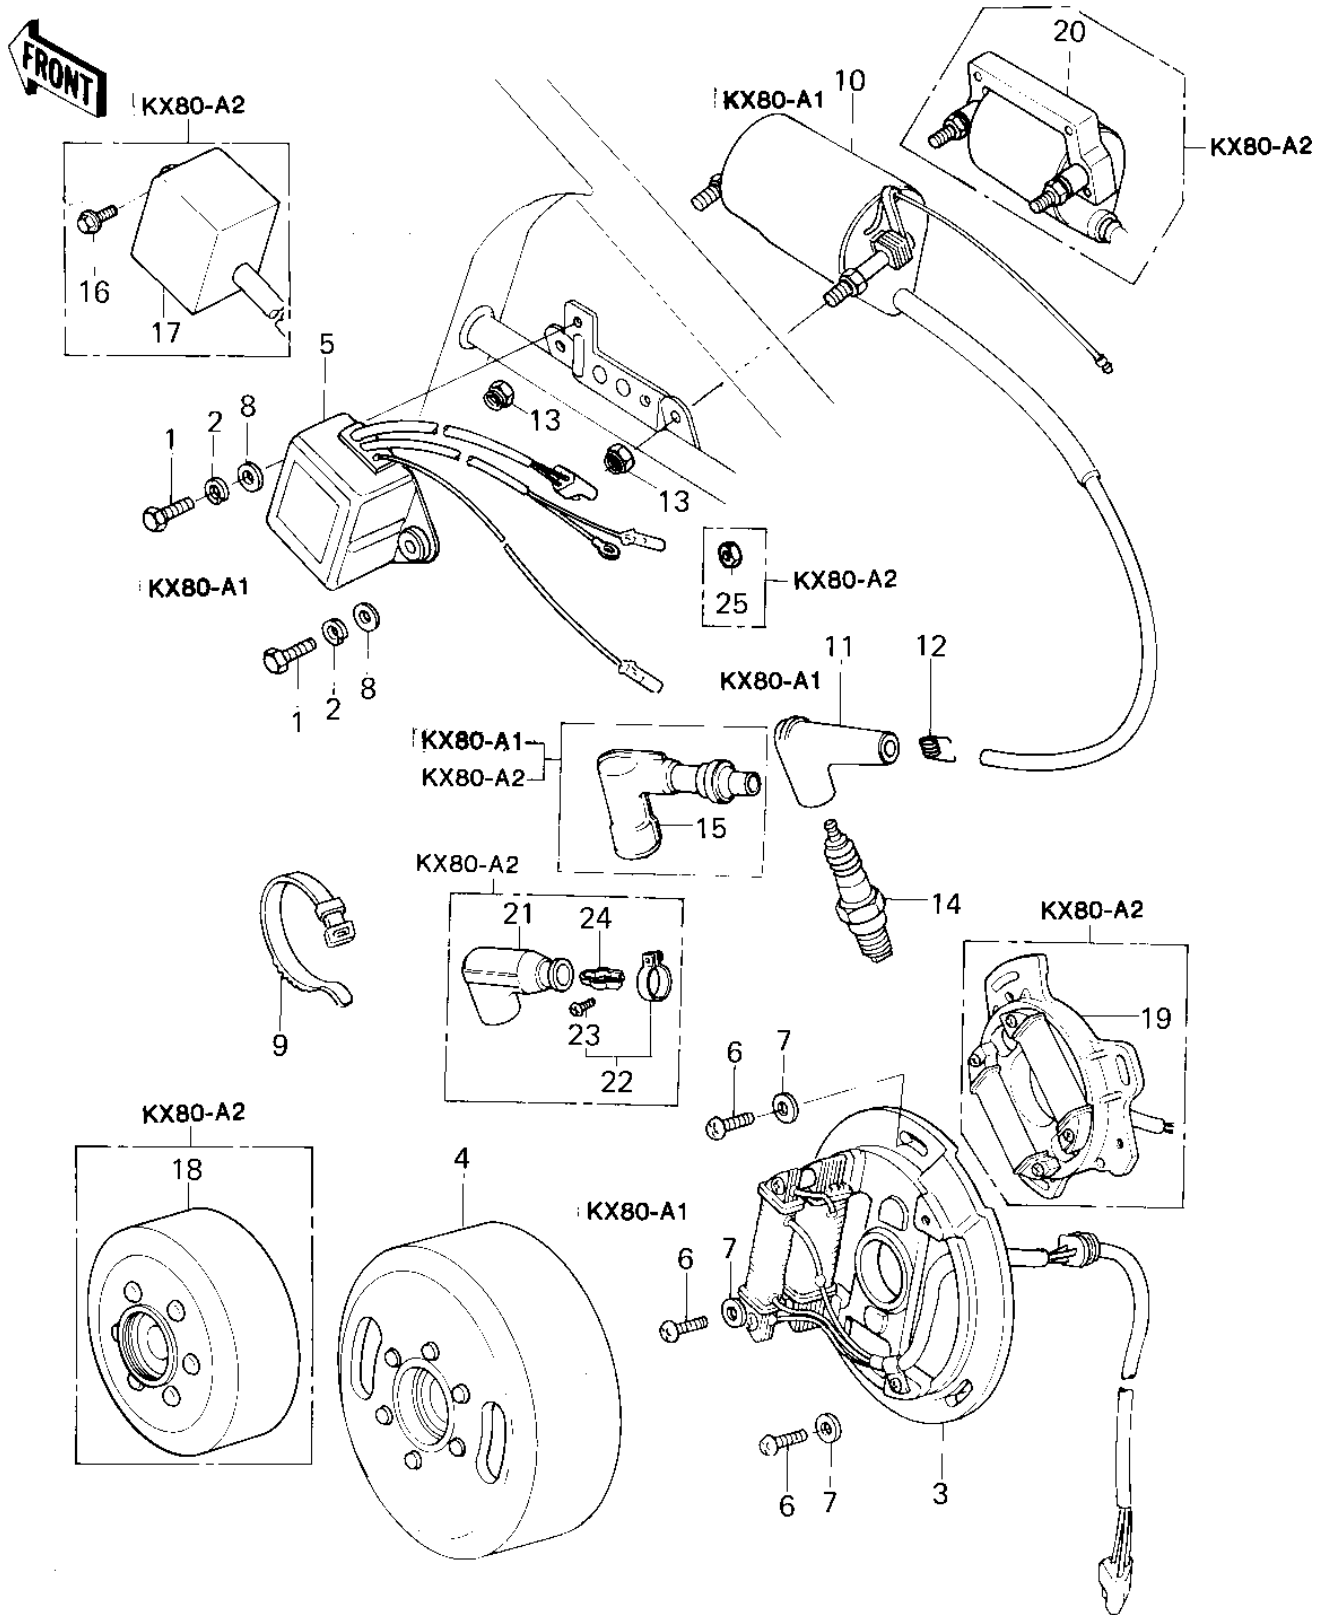

1979 KX80 PARTS DIAGRAM

IGNITION

1979 KX80 PARTS LIST

IGNITION

ITEM NAME	PART NUMBER	QUANTITY
BOLT-UPSET,6X20 (Ref # 1)	112G0620	2
WASHER SPRING 6MM (Ref # 2)	461F0600	2
STATOR ASSY,MAGNETO (Ref # 3)	21003-1018	1
FLYWHEEL,MAGNETO (Ref # 4)	21050-1010	1
IGNITER (Ref # 5)	21119-1007	1
SCREW-PAN-CROS (Ref # 6)	220B0514	3
WASHER PLAIN 5MM (Ref # 7)	410B0500	3
WASHER PLAIN (Ref # 8)	92022-024	2
BAND,SHORT (Ref # 9)	92072-030	1
COIL,IGNITION (Ref # 10)	21121-1020	1
CAP SPARK PLUG (Ref # 11)	21130-009	1
SPRING-SPARK PLUG CAP (Ref # 12)	92101-001	1
NUT (Ref # 13)	92019-008	2
SPARK PLUG B8HS (Ref # 14)	B8HS	1
SPARK PLUG B8ES (Ref # 14)	B8ES	1
CAP,SPARK PLUG (Ref # 15)	21160-005	1
BOLT,FLANGED,6X12 (Ref # 16)	130G0612	1
IGNITER (Ref # 17)	21119-1016	1
FLYWHEEL,MAGNETO (Ref # 18)	21007-1018	1
STATOR (Ref # 19)	21003-1239	1
COIL,IGNITION (Ref # 20)	21121-1060	1
CAP,SPARK PLUG (Ref # 21)	21130-1006	1
CLAMP,SPARK PLUG CAP (Ref # 22)	92037-1173	1
SCREW-PAN-CROS (Ref # 23)	220B0310	1
TERMINAL,PLUG CAP (Ref # 24)	21169-001	1
NUT 6MM (Ref # 25)	311B0600	2