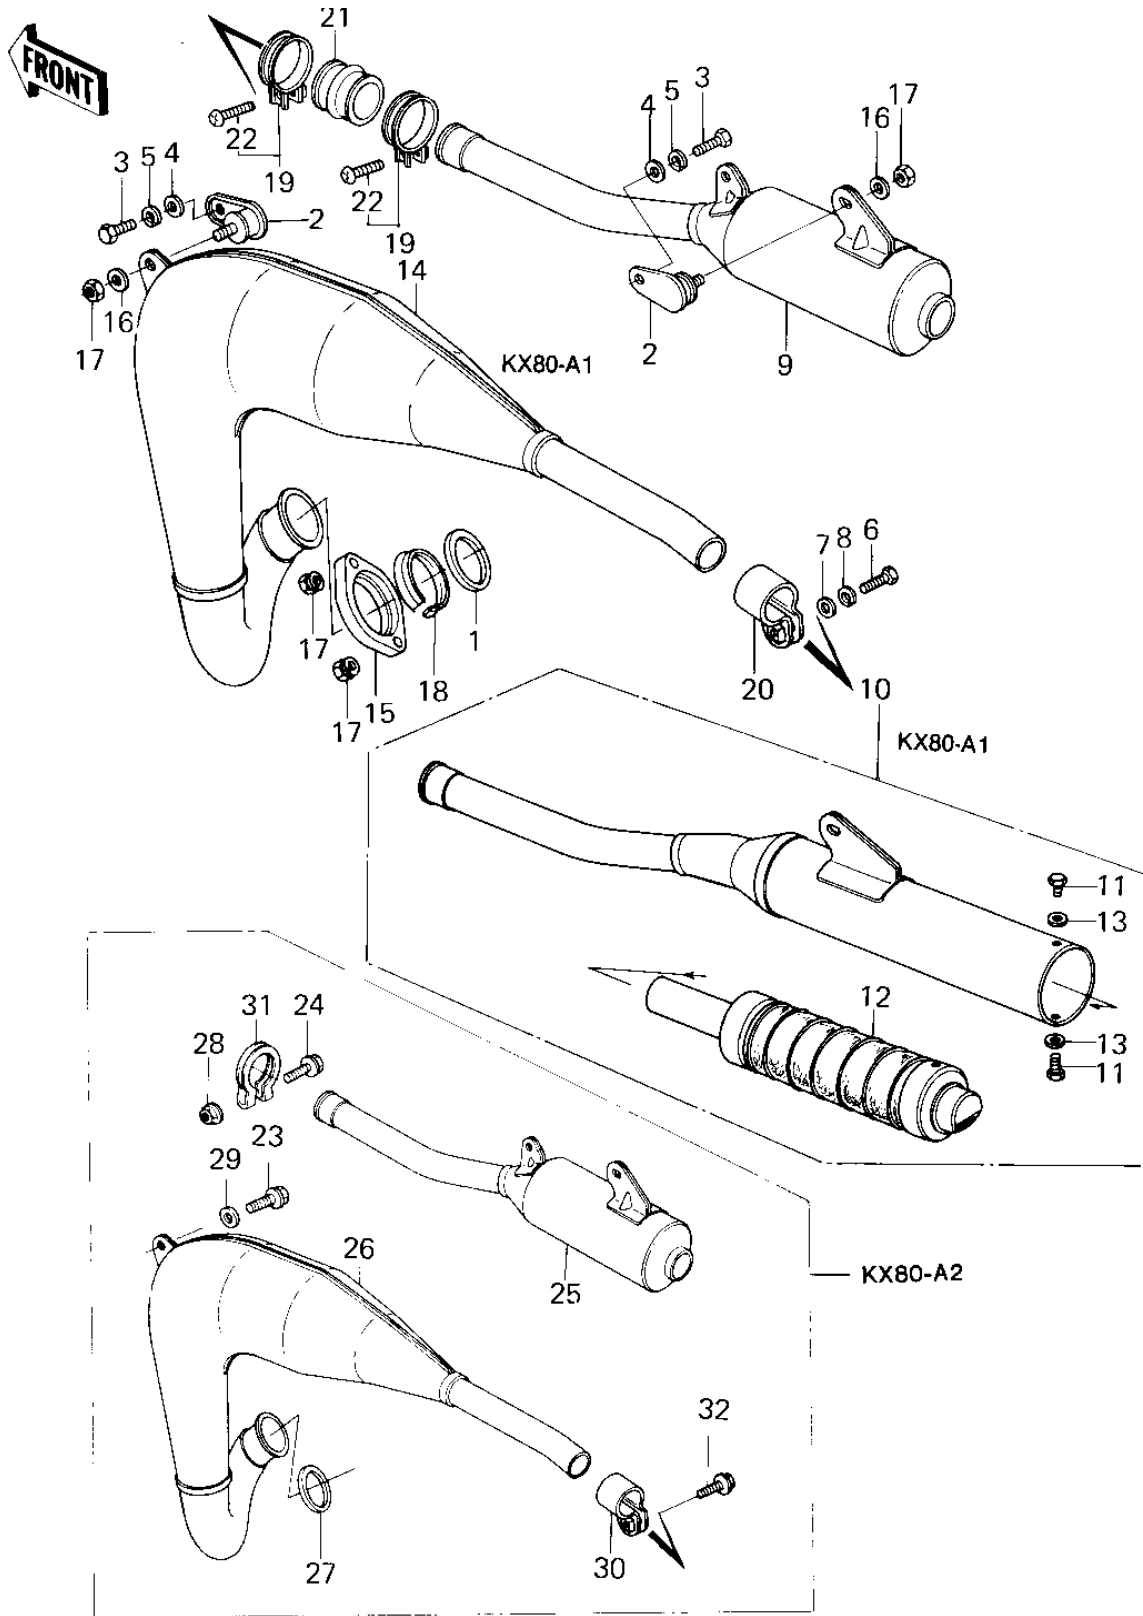

1979 KX80 PARTS DIAGRAM

MUFFLER

1979 KX80 PARTS LIST

MUFFLER

ITEM NAME	PART NUMBER	QUANTITY
GASKET,EXHAUST HOLDER (Ref # 1)	11009-1261	1
BRACKET,MUFFLER (Ref # 2)	11034-1332	2
BOLT-UPSET,6X12 (Ref # 3)	112G0612	2
WASHER PLAIN 6MM (Ref # 4)	411B0600	2
WASHER SPRING 6MM (Ref # 5)	461F0600	2
BOLT-UPSET (Ref # 6)	112G0618	1
WASHER PLAIN 6MM (Ref # 7)	411B0600	1
WASHER SPRING 6MM (Ref # 8)	461F0600	1
MUFFLER ASSY (Ref # 9)	18001-1066	1
MUFFLER ASSY,W/ARSTR (Ref # 10)	18001-1069	(1
BOLT,FLANGED,6X8 (Ref # 11)	130B0608	(2
BAFFLE PIPE,MUFFLER (Ref # 12)	49099-1009	(1
WASHER OIL PUMP BANJO (Ref # 13)	92022-077	(2
BODY,MUFFLER (Ref # 14)	18006-1021	1
HOLDER,EXHAUST PIPE (Ref # 15)	18069-1008	1
WASHER PLAIN 6MM (Ref # 16)	411B0600	2
NUT,LOCK 6MM (Ref # 17)	92017-014	4
COLLAR,EXHAUST PIPE (Ref # 18)	92027-1145	1
CLAMP,CONNECTOR (Ref # 19)	92037-1127	2
CLAMP,MUFFLER (Ref # 20)	92037-1130	1
SEAL,MUFFLER CONNECT (Ref # 21)	92093-1020	1
SCREW-PAN-CROS,5X25 (Ref # 22)	220B0525	2
BOLT,FLANGED,6X12 (Ref # 23)	130G0612	1
BOLT,FLANGED,6X25 (Ref # 24)	130G0625	1
MUFFLER (Ref # 25)	18001-1089	1
BODY,MUFFLER,F.BLACK (Ref # 26)	18002-1063	1
"O" RING,36M/M (Ref # 27)	670E3036	1
NUT-6MM (Ref # 28)	92015-1078	1
WASHER PLAIN (Ref # 29)	92022-024	1