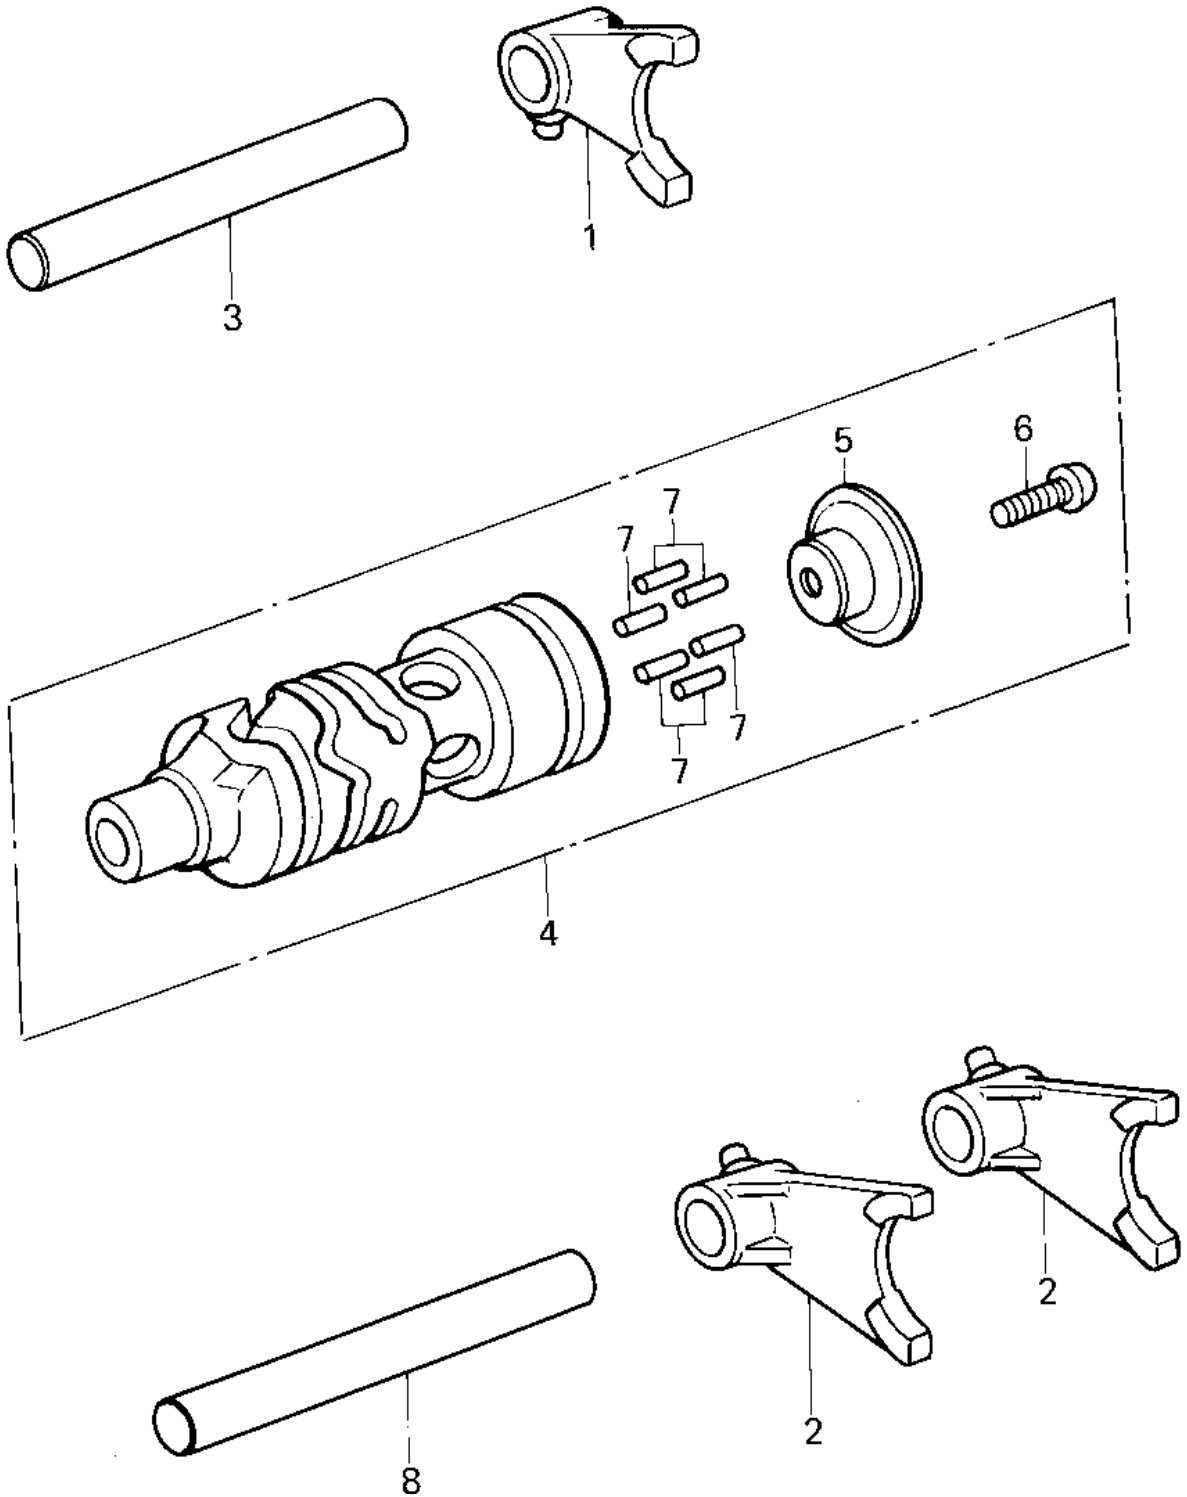

1979 KX80 PARTS DIAGRAM

GEAR CHANGE DRUM & FORKS

1979 KX80 PARTS LIST

GEAR CHANGE DRUM & FORKS

ITEM NAME	PART NUMBER	QUANTITY
FORK,SHIFT,4TH& TOP (Ref # 1)	13140-1021	1
FORK,SHIFT (Ref # 1)	13140-1029	1
FORK,SHIFT,LOW,2ND,3D (Ref # 2)	13140-1022	2
RODSHIFT,SHORT (Ref # 3)	13209-014	1
DRUM ASSY,GEAR CHANGE (Ref # 4)	13239-1021	1
HOLDER,CHANGE DRUM (Ref # 5)	13091-1037	1
SCREW PAN HEAD 6X14 (Ref # 6)	220B0614	1
PIN-CHANGE DRUM (Ref # 7)	92042-020	6
ROD,SHIFT,10X90 (Ref # 8)	49047-1009	1