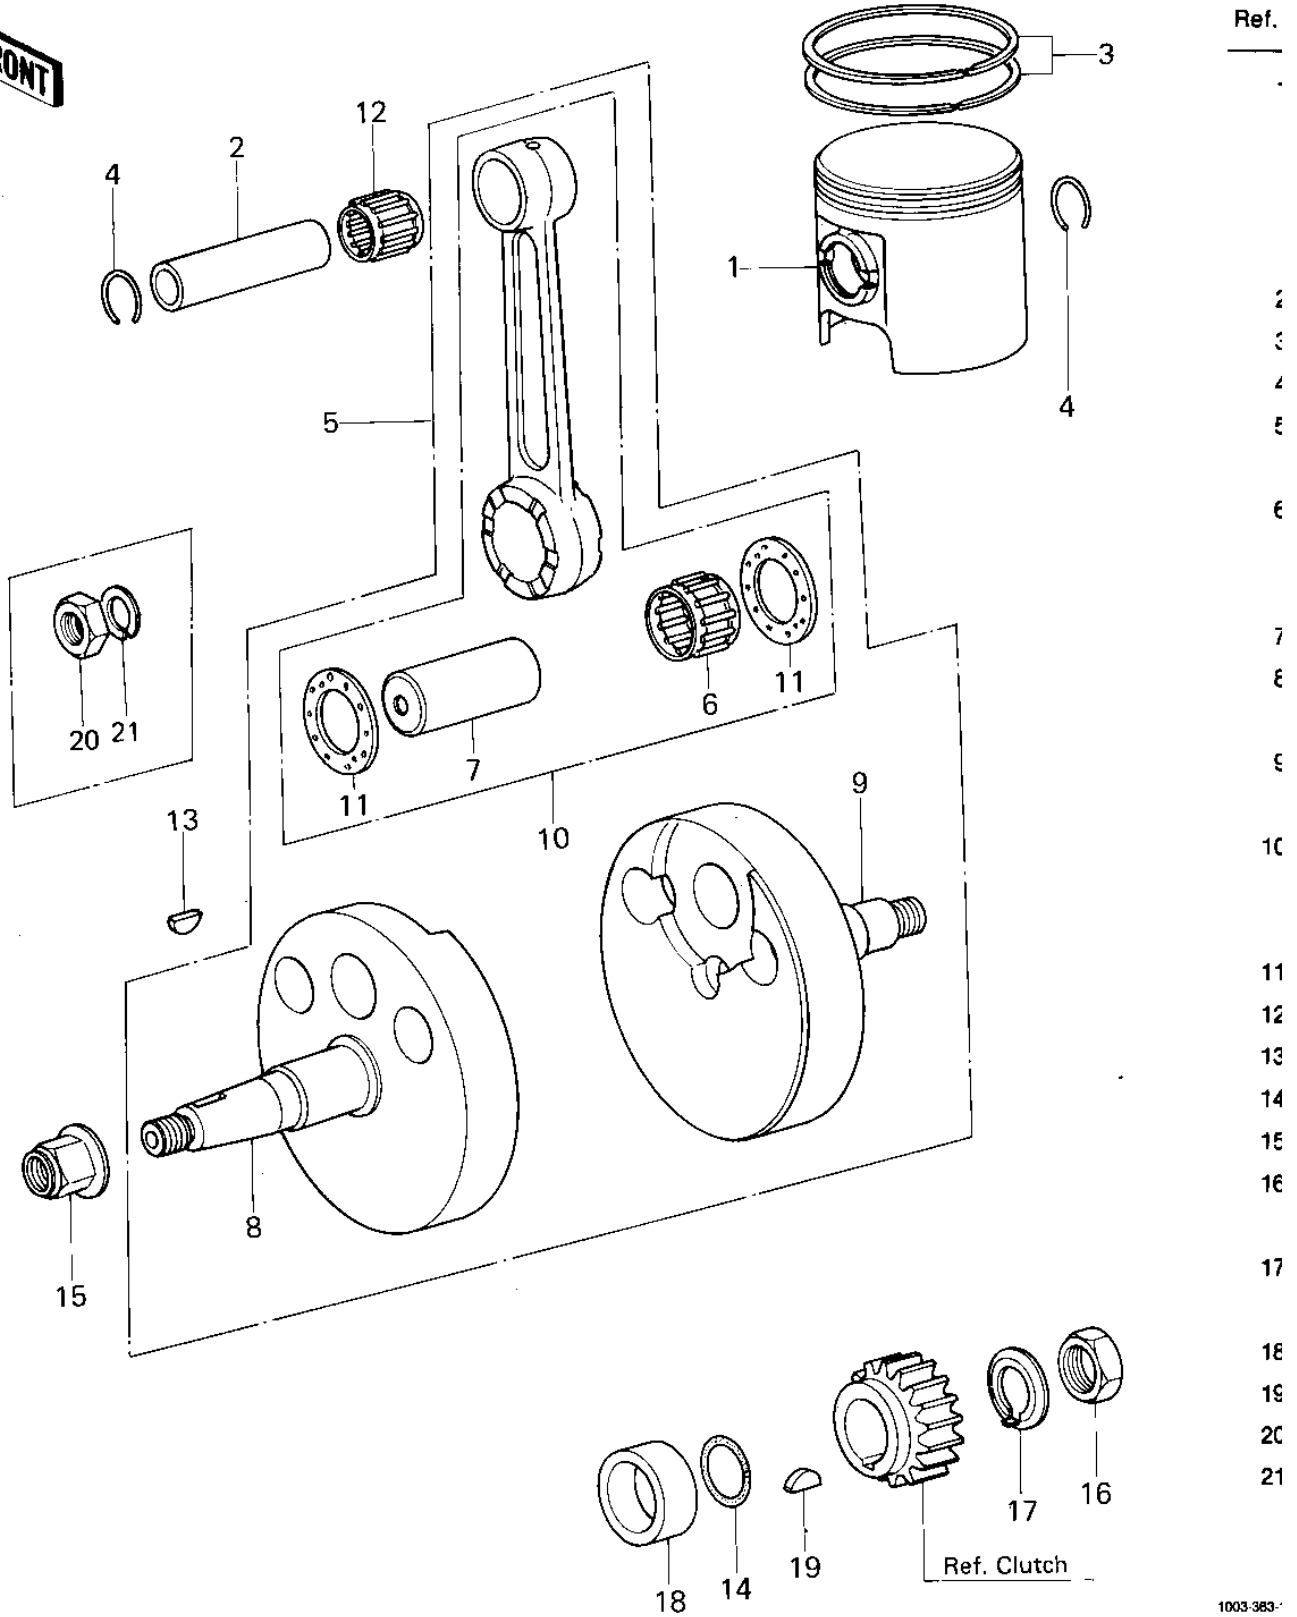

# 1979 KX80 PARTS DIAGRAM

CRANKSHAFT/PISTON

Ref.
1
2
3
4
5
6
7
8
9
10
11
12
13
14
15
16
17
18
19
20
21

1003-383

# 1979 KX80 PARTS LIST

## CRANKSHAFT/PISTON

ITEM NAME	PART NUMBER	QUANTITY
PISTON-ENGINE (Ref # 1)	13001-1082	1
PISTON-ENGINE (Ref # 1)	13001-1082	1
PISTON-ENGINE (Ref # 1)	13001-1082	AL
PIN-PISTON (Ref # 2)	13002-1009	1
RING SET,PISTON,STD (Ref # 3)	13008-5011	1
CIRCLIP PISTON PIN (Ref # 4)	92036-003	2
CRANKSHAFT ASSY (Ref # 5)	13031-1019	1
CRANKSHAFT ASSY (Ref # 5)	13031-1027	1
BEARING,NEEDLE (Ref # 6)	13034-1015	1
BEARING,NEEDLE (Ref # 6)	13034-1015	1
PIN,CRANK (Ref # 7)	13035-1002	1
CRANKSHAFT,L.H. (Ref # 8)	13037-1025	1
CRANKSHAFT,L.H. (Ref # 8)	13037-1053	1
CRANKSHAFT,R.H. (Ref # 9)	13037-1026	1
CRANKSHAFT,R.H. (Ref # 9)	13037-1054	1
CONNECTING ROD SET (Ref # 10)	13044-5014	1
CONNECTING ROD SET (Ref # 10)	13044-5014	1
WASHER SIDE (Ref # 11)	92025-005	2
BEARING,SMALL END (Ref # 12)	13033-030	1
WOODRUFF KEY (Ref # 13)	510A3200	1
"O" RING,16MM (Ref # 14)	670B2016	1
NUT,CYLINDER HEAD (Ref # 15)	92015-076	1
NUT,12M/M (Ref # 16)	92015-1064	1
NUT 12MM (Ref # 16)	92015-006	1
WASHER,LOCK (Ref # 17)	92022-1063	1
WASHER LOCK 12MM (Ref # 17)	92024-003	1
COLLAR,20X28X12 (Ref # 18)	92027-1146	1
WOODRUFF KEY PRY PINI (Ref # 19)	92038-003	1
NUT,10M/M (Ref # 20)	314G1000	1