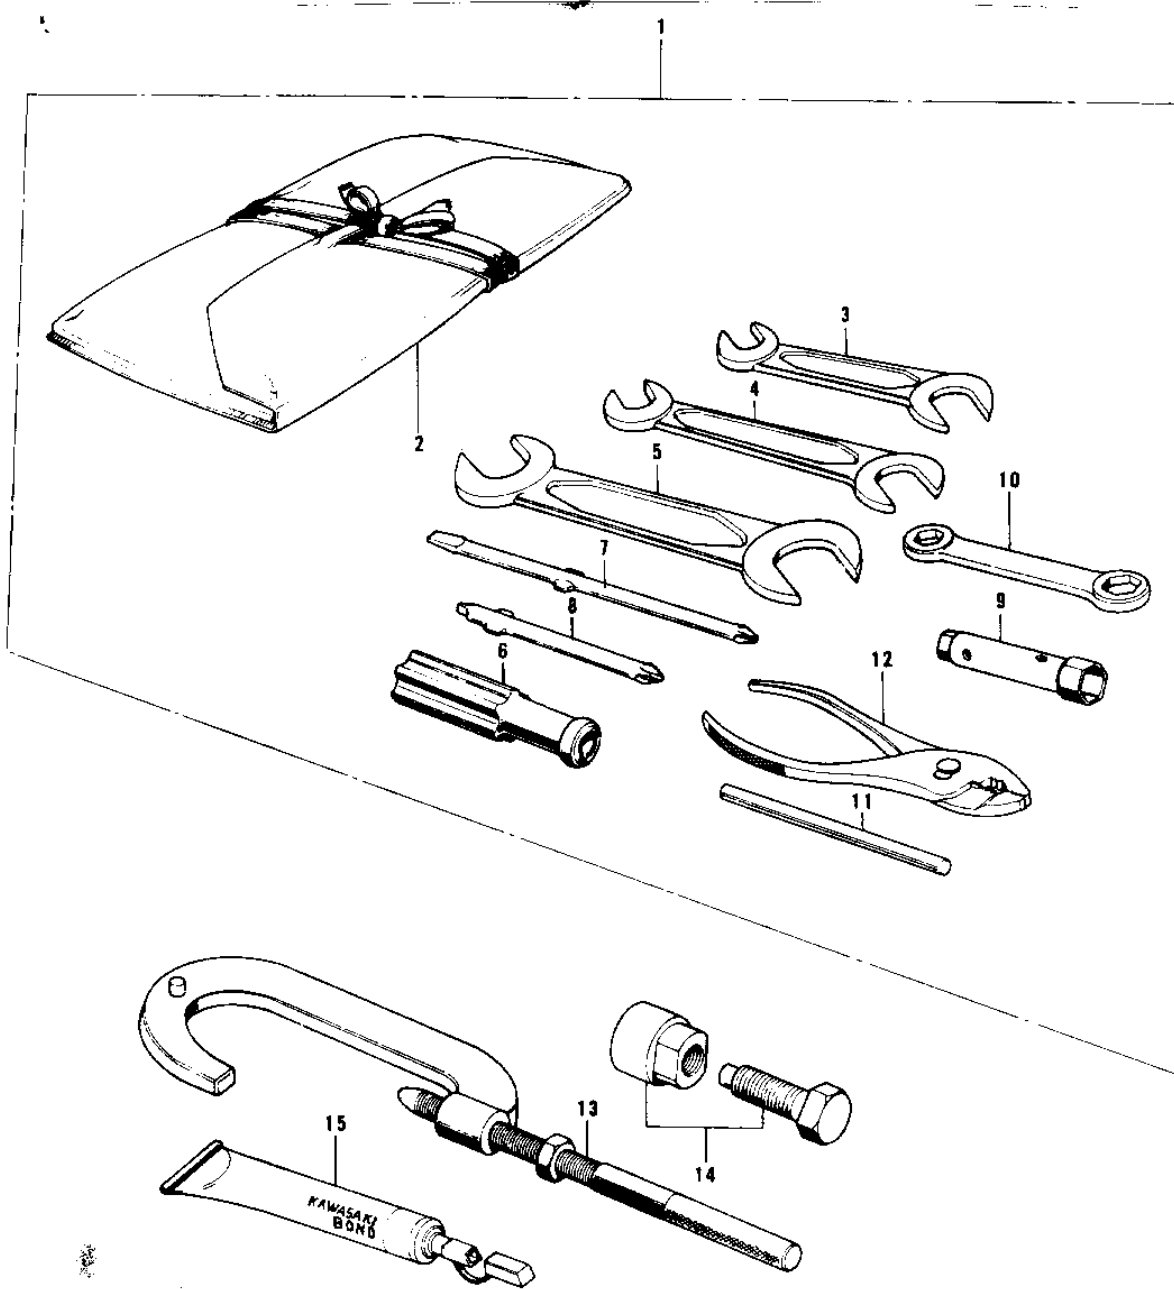

1976 KD80 PARTS DIAGRAM

OWNER TOOLS