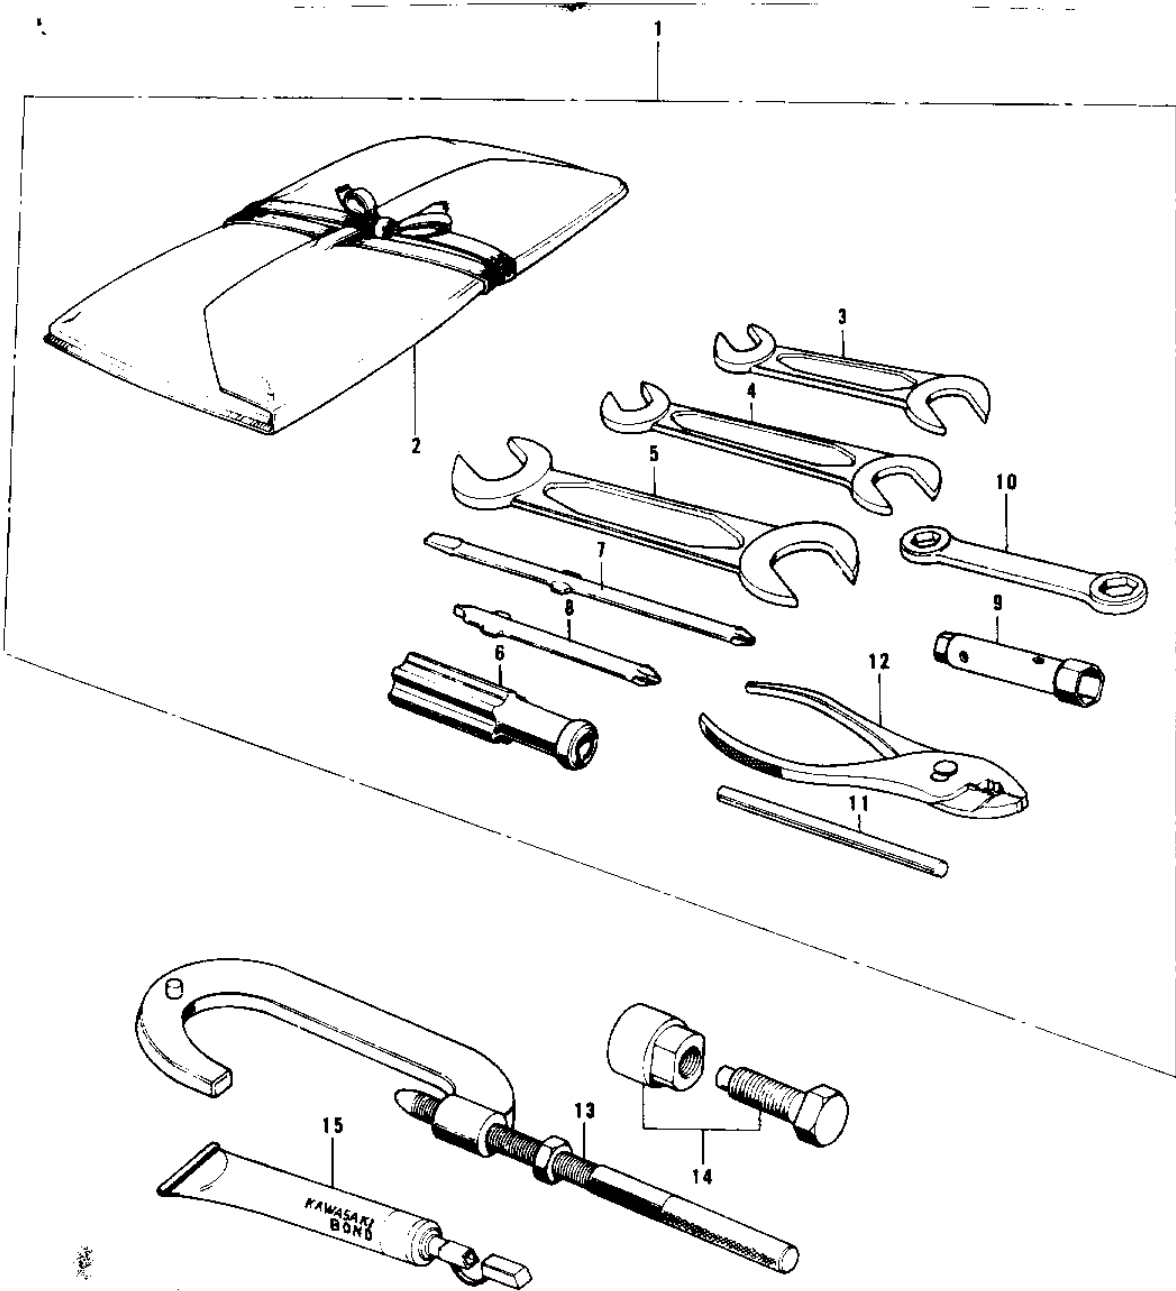

1975 KD80 PARTS DIAGRAM

OWNER TOOLS

1975 KD80 PARTS LIST

OWNER TOOLS

ITEM NAME	PART NUMBER	QUANTITY
UNAVAILABLE IN PRICE BOOK (Ref # 1)	56007-031	1
*** N.L.A. *** (Canada) (Ref # 1)	56007-035	1
BAG,TOOL (Ref # 2)	56008-008	2
WRENCH,OPEN,8X10 (Ref # 3)	92126-001	1
WRENCH,OPEN END,12X13 (Ref # 4)	92126-002	1
TOOL-WRENCH,OPEN END, (Ref # 5)	92110-1153	1
92106-1001 (Canada) (Ref # 6)	92106-002	1
TOOL-DRIVER (Ref # 7)	92107-1052	1
SCREW DRIVER #3 PHLIP (Ref # 8)	92107-005	1
WRENCH,BOX,17X21 (Ref # 9)	92110-012	1
92110-1022 (Canada) (Ref # 10)	92108-009	1
92111-005 (Canada) (Ref # 11)	92111-007	1
92112-003 (Canada) (Ref # 12)	92112-005	1
57001-1243 (Canada) (Ref # 13)	56019-040	1
57001-252 (Canada) (Ref # 14)	56019-033	1
LIQUID GASKET (Ref # 15)	92104-002	1