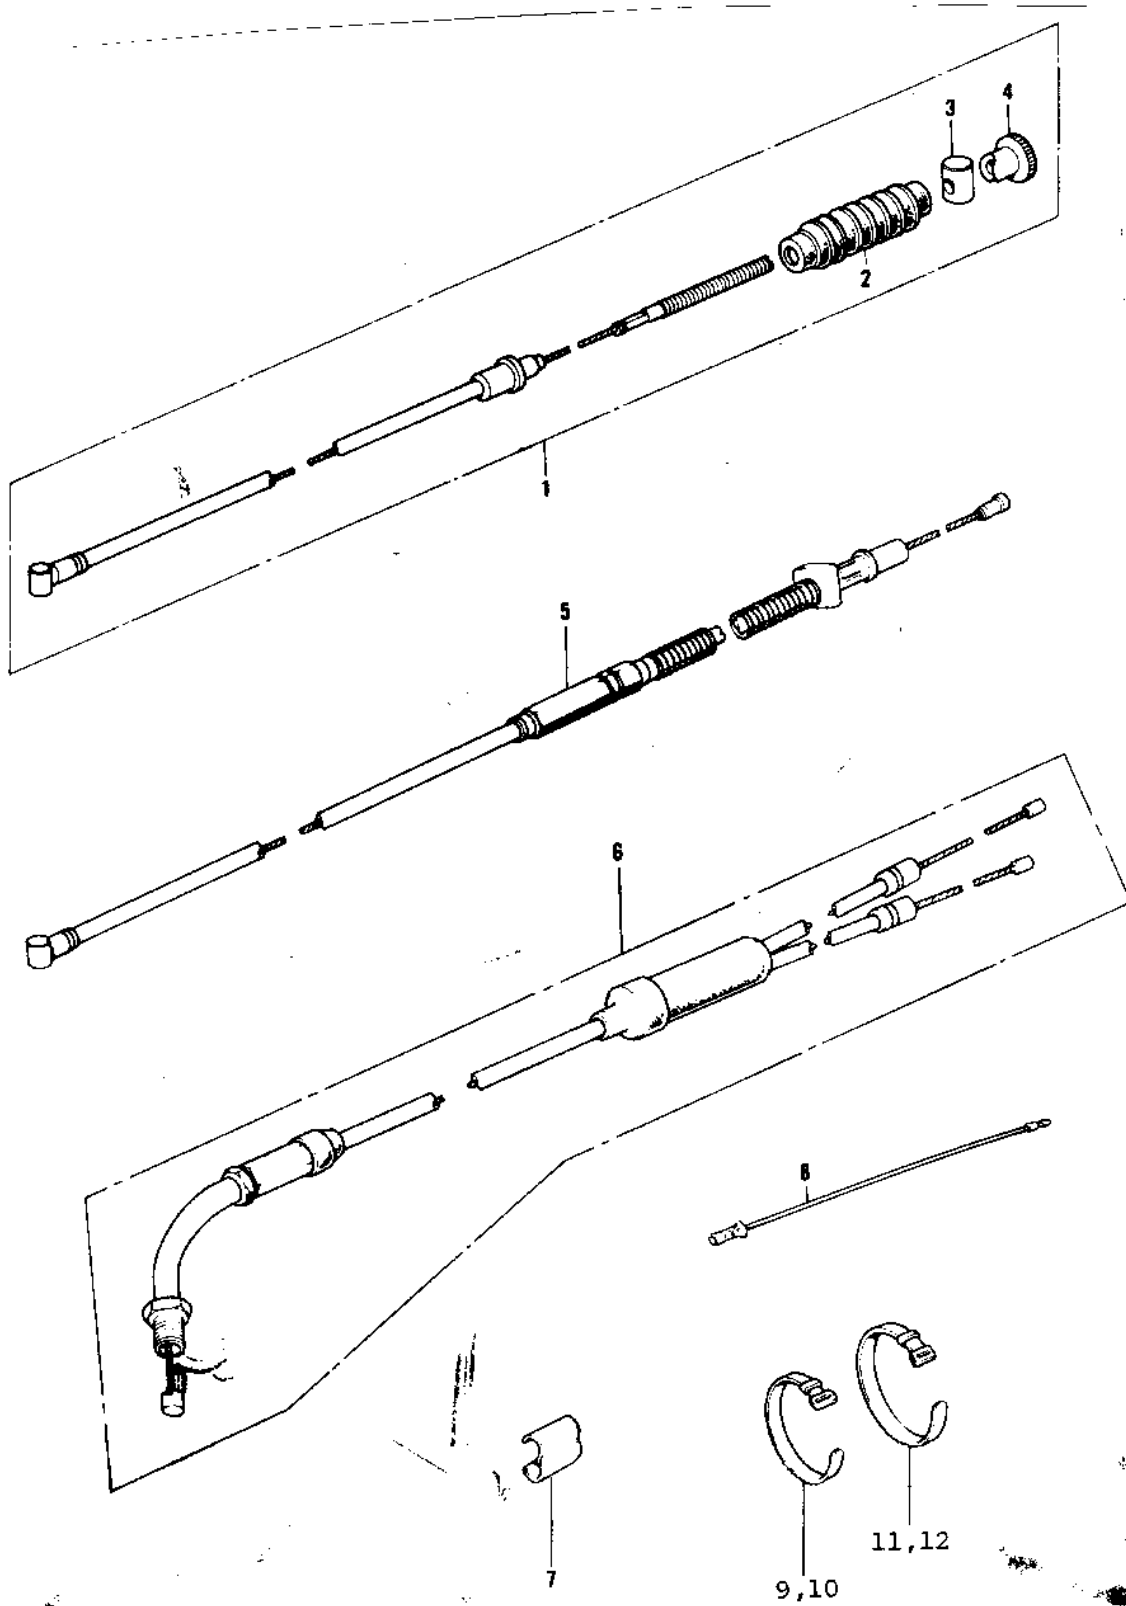

## 1976 KD80 PARTS DIAGRAM

CABLES

## 1976 KD80 PARTS LIST

### CABLES

ITEM NAME	PART NUMBER	QUANTITY
CABLE,FRONT BRAKE (Ref # 1)	54005-074	1
DUST COVER-BRKE CABLE (Ref # 2)	54009-008	1
JOINT-BRAKE ROD (Ref # 3)	92043-082	1
NUT-BRAKE ROD ADJUST (Ref # 4)	92015-052	1
CABLE, CLUTCH (Ref # 5)	54011-073	1
CABLE,CONTROL (Ref # 6)	54012-109	1
CLAMP-CABLE (Ref # 7)	92037-069	1
WIRING HARNESS,EXTNSN (Ref # 8)	26011-006	1
BAND,SHORT (Ref # 9)	92072-030	1
BAND,WIRING HARNESS (Ref # 10)	92072-056	1
BAND,MIDDLE (Ref # 11)	92072-031	1
BAND,LONG (Ref # 12)	92072-032	1