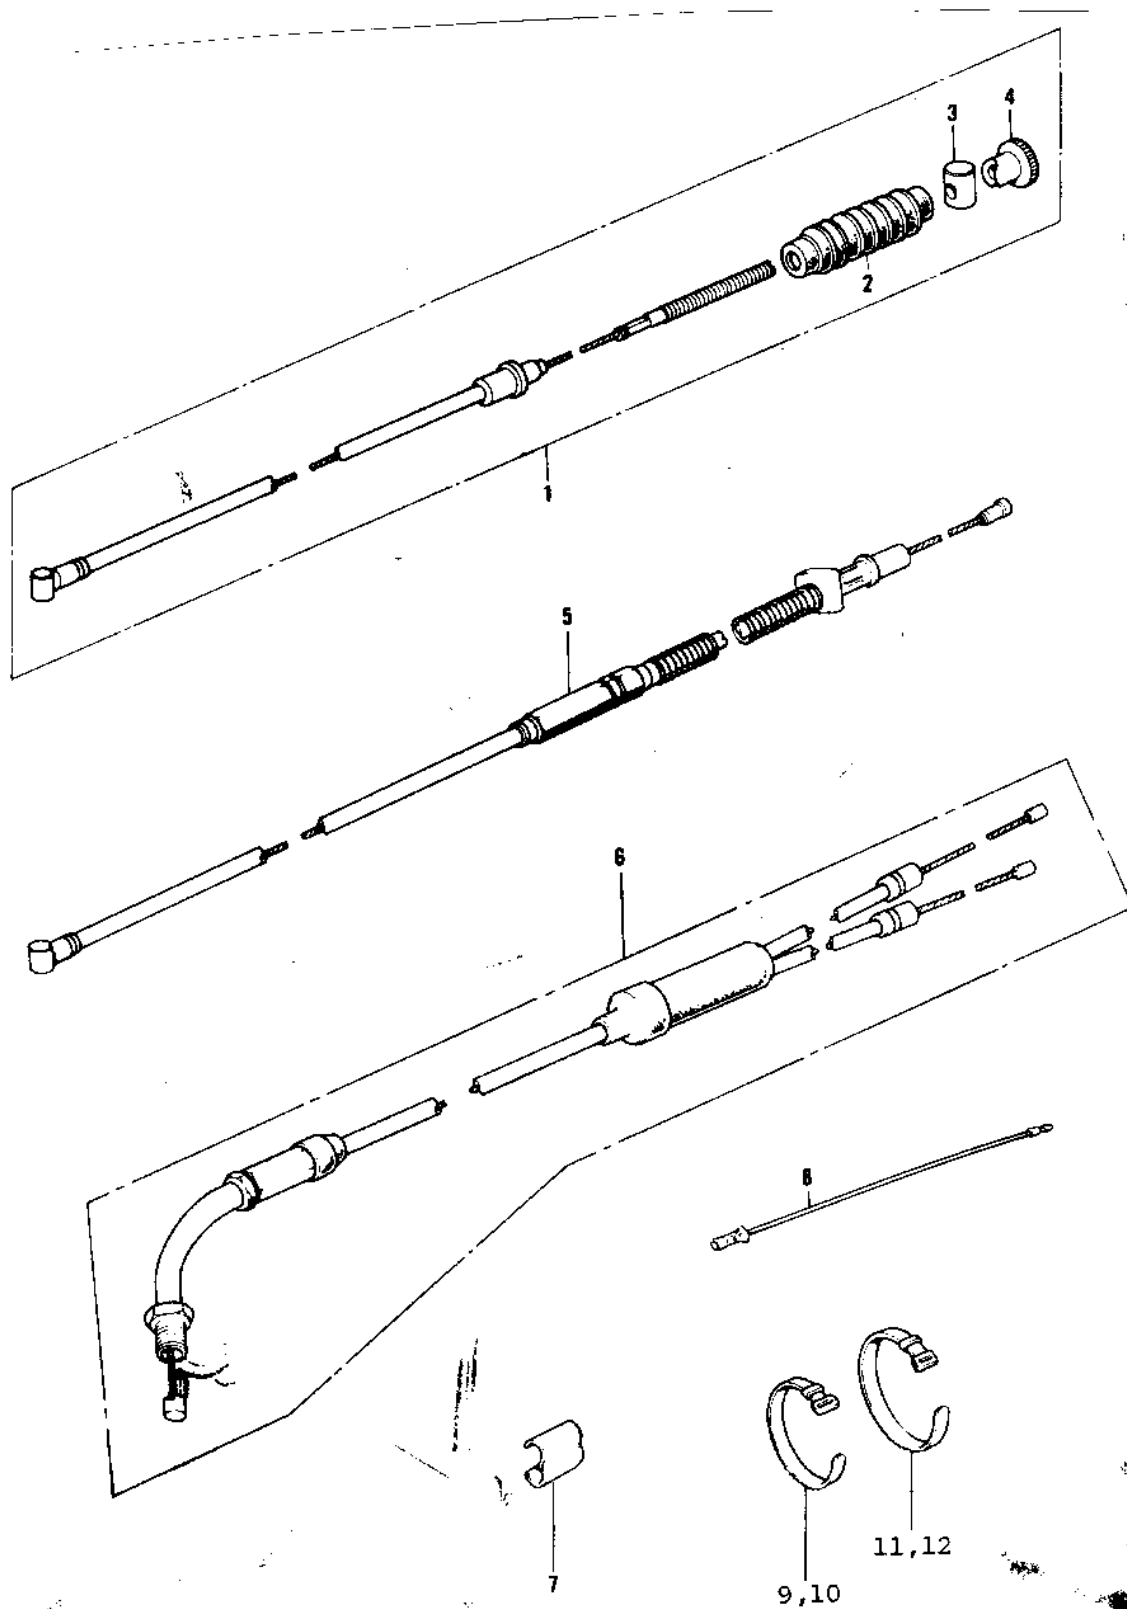

## 1975 KD80 PARTS DIAGRAM

CABLES

## 1975 KD80 PARTS LIST

### CABLES

ITEM NAME	PART NUMBER	QUANTITY
CABLE,FRONT BRAKE (Ref # 1)	54005-074	1
DUST COVER-BRKE CABLE (Ref # 2)	54009-008	1
JOINT-BRAKE ROD (Ref # 3)	92043-082	1
NUT-BRAKE ROD ADJUST (Ref # 4)	92015-052	1
CABLE, CLUTCH (Ref # 5)	54011-073	1
CABLE,CONTROL (Ref # 6)	54012-109	1
CLAMP-CABLE (Ref # 7)	92037-069	1
WIRING HARNESS,EXTNSN (Ref # 8)	26011-006	1
BAND,SHORT (Ref # 9)	92072-030	1
BAND,WIRING HARNESS (Ref # 10)	92072-056	1
BAND,MIDDLE (Ref # 11)	92072-031	1
BAND,LONG (Ref # 12)	92072-032	1