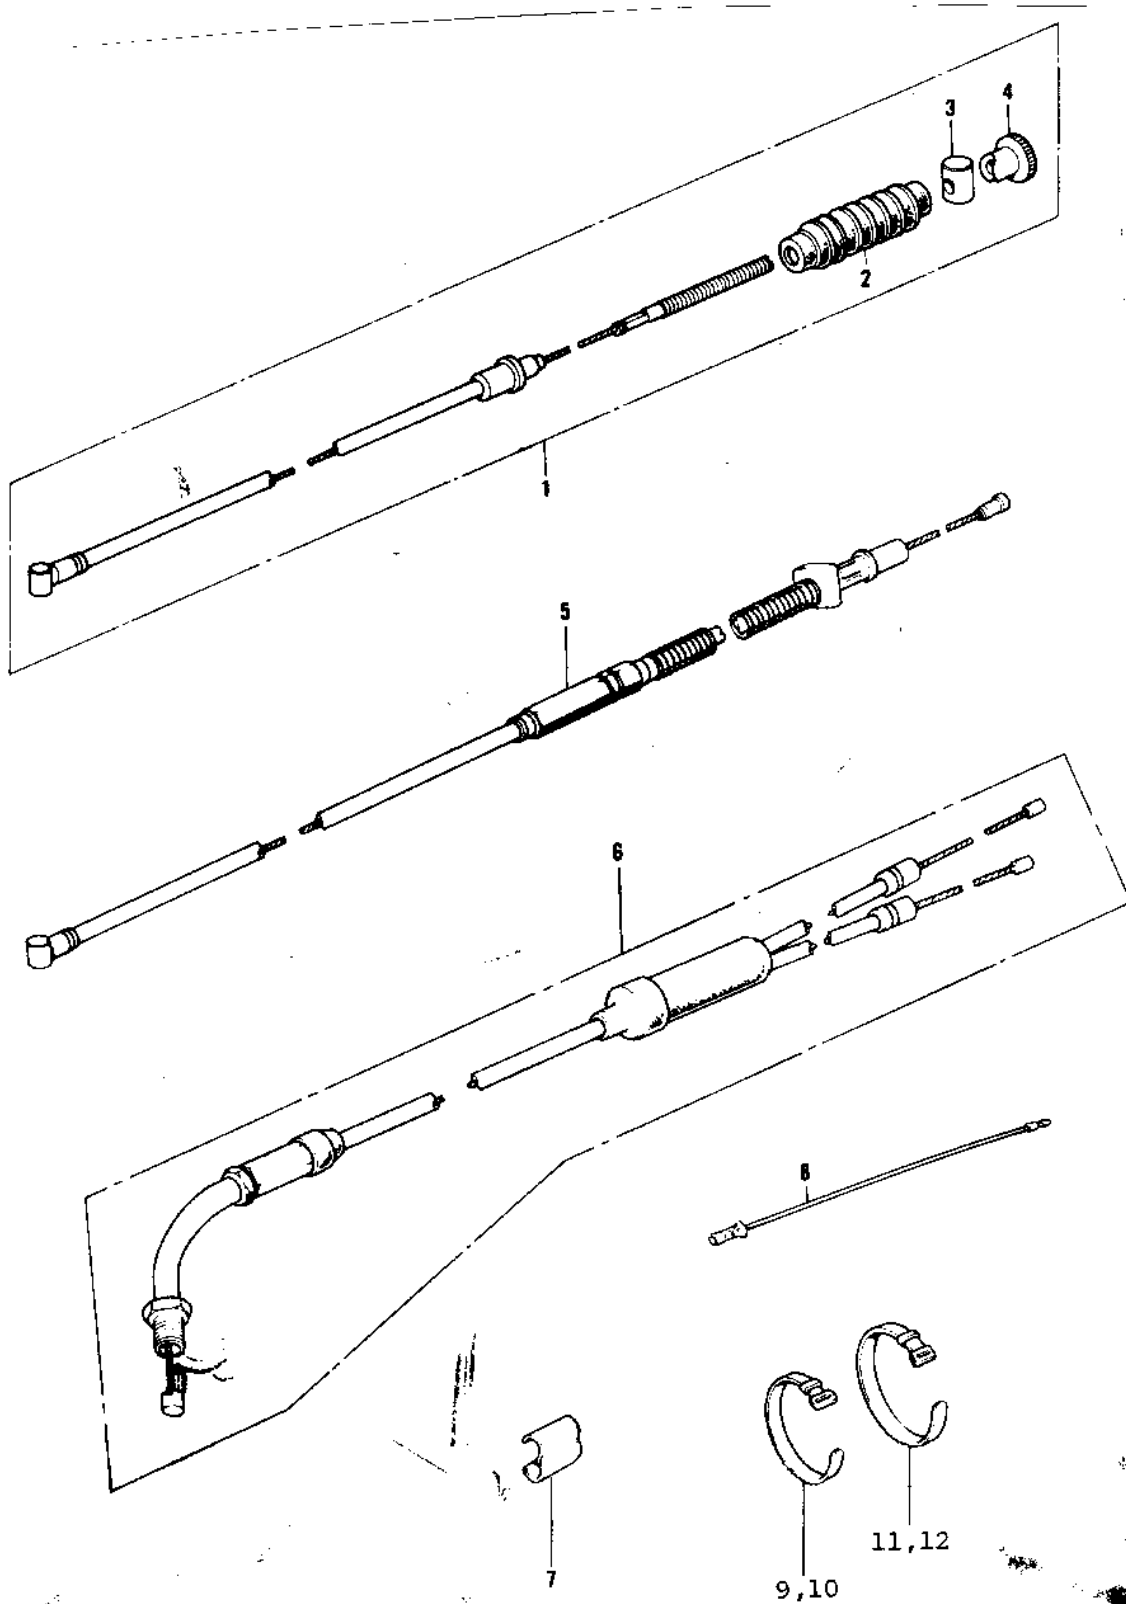

# 1975 KD80 PARTS DIAGRAM

## CABLES

# 1975 KD80 PARTS LIST

## CABLES

ITEM NAME	PART NUMBER	QUANTITY
CABLE,FRONT BRAKE (Ref # 1)	54005-074	1
DUST COVER-BRKE CABLE (Ref # 2)	54009-008	1
JOINT-BRAKE ROD (Ref # 3)	92043-082	1
NUT-BRAKE ROD ADJUST (Ref # 4)	92015-052	1
CABLE, CLUTCH (Ref # 5)	54011-073	1
CABLE,CONTROL (Ref # 6)	54012-109	1
CLAMP-CABLE (Ref # 7)	92037-069	1
WIRING HARNESS,EXTNSN (Ref # 8)	26011-006	1
BAND,SHORT (Ref # 9)	92072-030	4
BAND,WIRING HARNESS (Ref # 10)	92072-056	2
BAND,MIDDLE (Ref # 11)	92072-031	1
BAND,LONG (Ref # 12)	92072-032	1