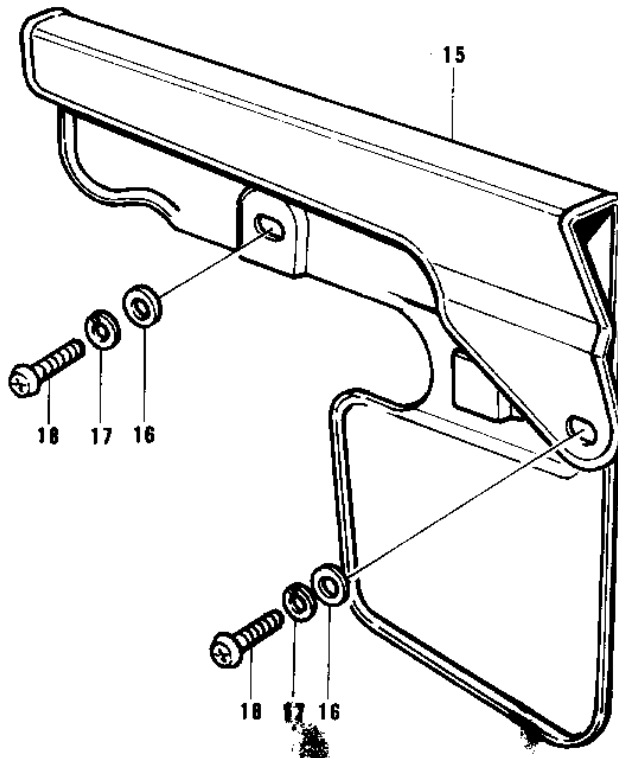

1976 KD80 PARTS DIAGRAM

SEAT/CHAIN COVER

1976 KD80 PARTS LIST

SEAT/CHAIN COVER

ITEM NAME	PART NUMBER	QUANTITY
SEAT-ASSY (Ref # 1)	53001-1018	
SEAT-ASSY (Ref # 1)	53001-1018	
BRACKET,SEAT (Ref # 2)	53032-004	
WASHER PLAIN 6MM (Ref # 3)	410B0600	
WASHER SPRING 6MM (Ref # 4)	461F0600	
SCREW PAN HEAD 6X14 (Ref # 5)	220B0614	
SPRING,SEAT HOOK (Ref # 6)	53012-012	
SCREW PAN HEAD 6X12 (Ref # 7)	220B0612	
DAMPER RUBBER (Ref # 8)	92075-099	
SPRING,HOOK (Ref # 9)	53012-013	
PIN DUAL SEAT PIVOT (Ref # 10)	53011-001	
HOOK,L.H SEAT (Ref # 11)	53008-031	
HOOK,L.H SEAT (Ref # 11-1)	53008-031	
COTTER PIN (Ref # 12)	92041-003	
HOOK,R.H SEAT (Ref # 13)	53008-032	
HOOK,R.H SEAT (Ref # 13-1)	53008-032	
BAND,TOOL (Ref # 14)	92072-066	
CASE-CHAIN (Ref # 15)	36014-1024	
WASHER PLAIN 6MM (Ref # 16)	411B0600	
WASHER SPRING 6MM (Ref # 17)	461F0600	
SCREW PAN HEAD 6X12 (Ref # 18)	220B0612	