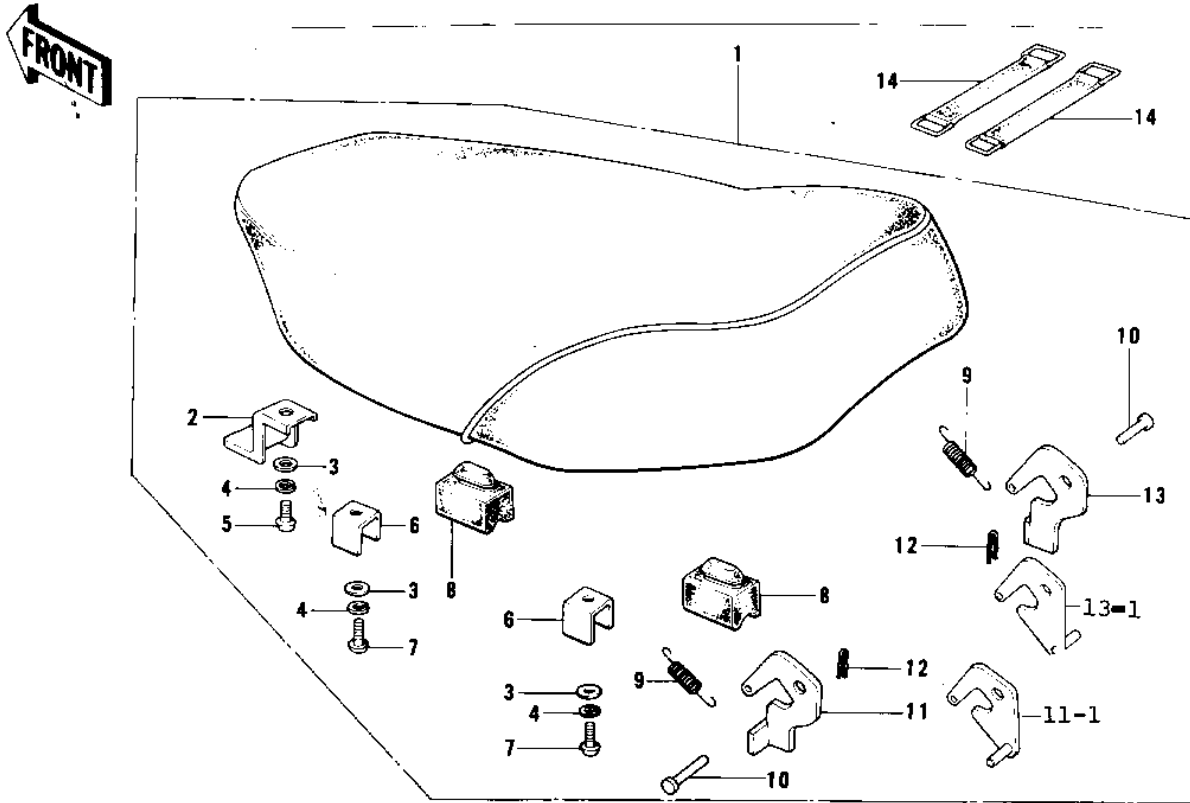

1976 KD80 PARTS DIAGRAM

SEAT/CHAIN COVER

1976 KD80 PARTS LIST

SEAT/CHAIN COVER

ITEM NAME	PART NUMBER	QUANTITY
SEAT-ASSY (Ref # 1)	53001-1018	
SEAT-ASSY (Ref # 1)	53001-1018	
BRACKET,SEAT (Ref # 2)	53032-004	
WASHER PLAIN 6MM (Ref # 3)	410B0600	
WASHER SPRING 6MM (Ref # 4)	461F0600	
SCREW PAN HEAD 6X14 (Ref # 5)	220B0614	
SPRING,SEAT HOOK (Ref # 6)	53012-012	
SCREW PAN HEAD 6X12 (Ref # 7)	220B0612	
DAMPER RUBBER (Ref # 8)	92075-099	
SPRING,HOOK (Ref # 9)	53012-013	
PIN DUAL SEAT PIVOT (Ref # 10)	53011-001	
HOOK,L.H SEAT (Ref # 11)	53008-031	
HOOK,L.H SEAT (Ref # 11-1)	53008-031	
COTTER PIN (Ref # 12)	92041-003	
HOOK,R.H SEAT (Ref # 13)	53008-032	
HOOK,R.H SEAT (Ref # 13-1)	53008-032	
BAND,TOOL (Ref # 14)	92072-066	
CASE-CHAIN (Ref # 15)	36014-1024	
WASHER PLAIN 6MM (Ref # 16)	411B0600	
WASHER SPRING 6MM (Ref # 17)	461F0600	
SCREW PAN HEAD 6X12 (Ref # 18)	220B0612	