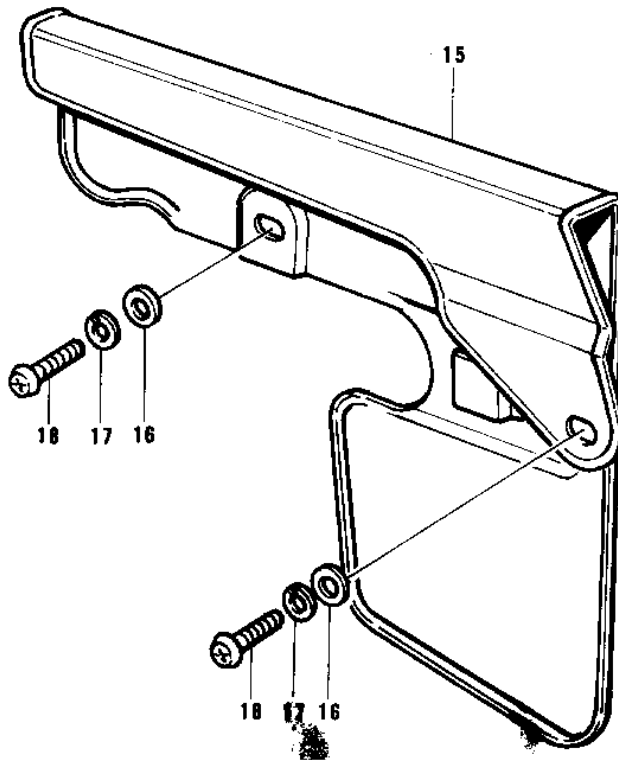

## 1975 KD80 PARTS DIAGRAM

SEAT/CHAIN COVER

## 1975 KD80 PARTS LIST

SEAT/CHAIN COVER

ITEM NAME	PART NUMBER	QUANTITY
SEAT-ASSY (Ref # 1)	53001-1018	2
BRACKET,SEAT (Ref # 2)	53032-004	1
WASHER PLAIN 6MM (Ref # 3)	410B0600	1
WASHER SPRING 6MM (Ref # 4)	461F0600	2
SCREW PAN HEAD 6X14 (Ref # 5)	220B0614	1
SPRING,SEAT HOOK (Ref # 6)	53012-012	1
SCREW PAN HEAD 6X12 (Ref # 7)	220B0612	2
DAMPER RUBBER (Ref # 8)	92075-099	1
SPRING,HOOK (Ref # 9)	53012-013	1
PIN DUAL SEAT PIVOT (Ref # 10)	53011-001	1
HOOK,L.H SEAT (Ref # 11)	53008-031	2
COTTER PIN (Ref # 12)	92041-003	1
HOOK,R.H SEAT (Ref # 13)	53008-032	2
BAND,TOOL (Ref # 14)	92072-066	1
CASE-CHAIN (Ref # 15)	36014-1024	1
WASHER PLAIN 6MM (Ref # 16)	411B0600	1