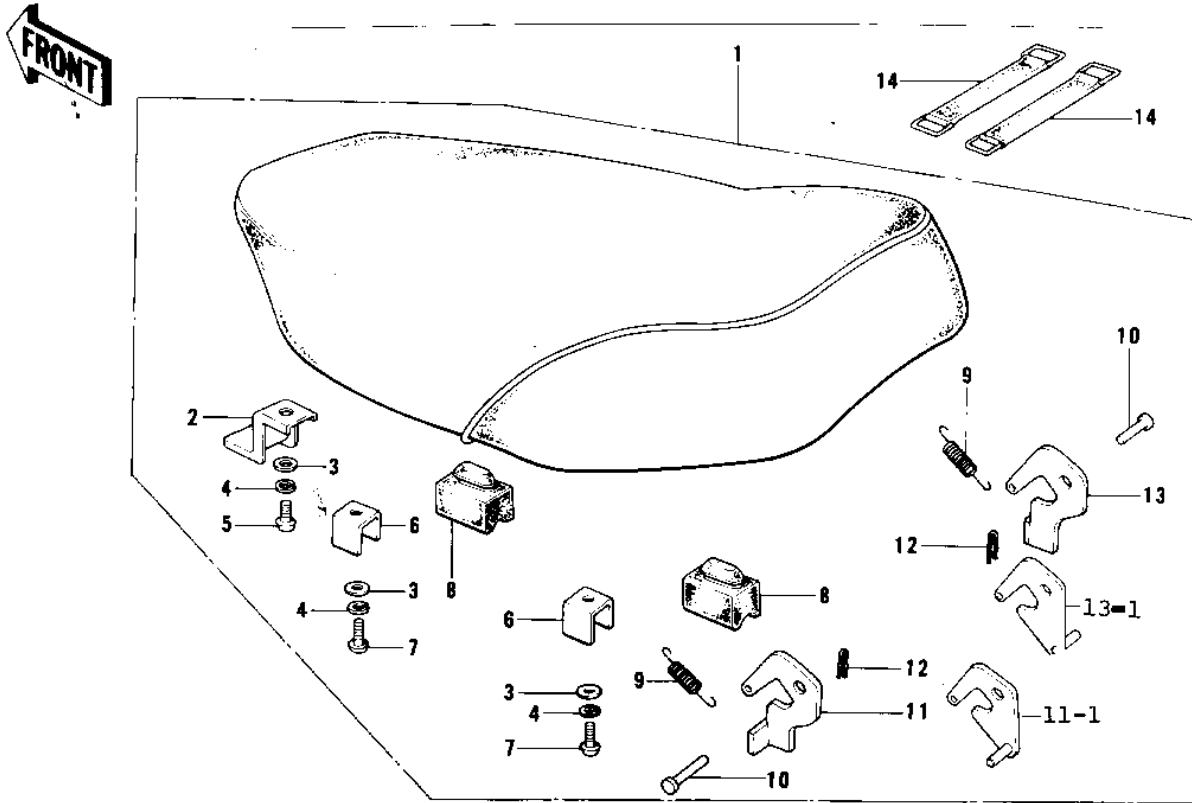

## 1975 KD80 PARTS DIAGRAM

SEAT/CHAIN COVER

## 1975 KD80 PARTS LIST

SEAT/CHAIN COVER

ITEM NAME	PART NUMBER	QUANTITY
SEAT-ASSY (Ref # 1)	53001-1018	2
BRACKET,SEAT (Ref # 2)	53032-004	1
WASHER PLAIN 6MM (Ref # 3)	410B0600	1
WASHER SPRING 6MM (Ref # 4)	461F0600	2
SCREW PAN HEAD 6X14 (Ref # 5)	220B0614	1
SPRING,SEAT HOOK (Ref # 6)	53012-012	1
SCREW PAN HEAD 6X12 (Ref # 7)	220B0612	2
DAMPER RUBBER (Ref # 8)	92075-099	1
SPRING,HOOK (Ref # 9)	53012-013	1
PIN DUAL SEAT PIVOT (Ref # 10)	53011-001	1
HOOK,L.H SEAT (Ref # 11)	53008-031	2
COTTER PIN (Ref # 12)	92041-003	1
HOOK,R.H SEAT (Ref # 13)	53008-032	2
BAND,TOOL (Ref # 14)	92072-066	1
CASE-CHAIN (Ref # 15)	36014-1024	1
WASHER PLAIN 6MM (Ref # 16)	411B0600	1