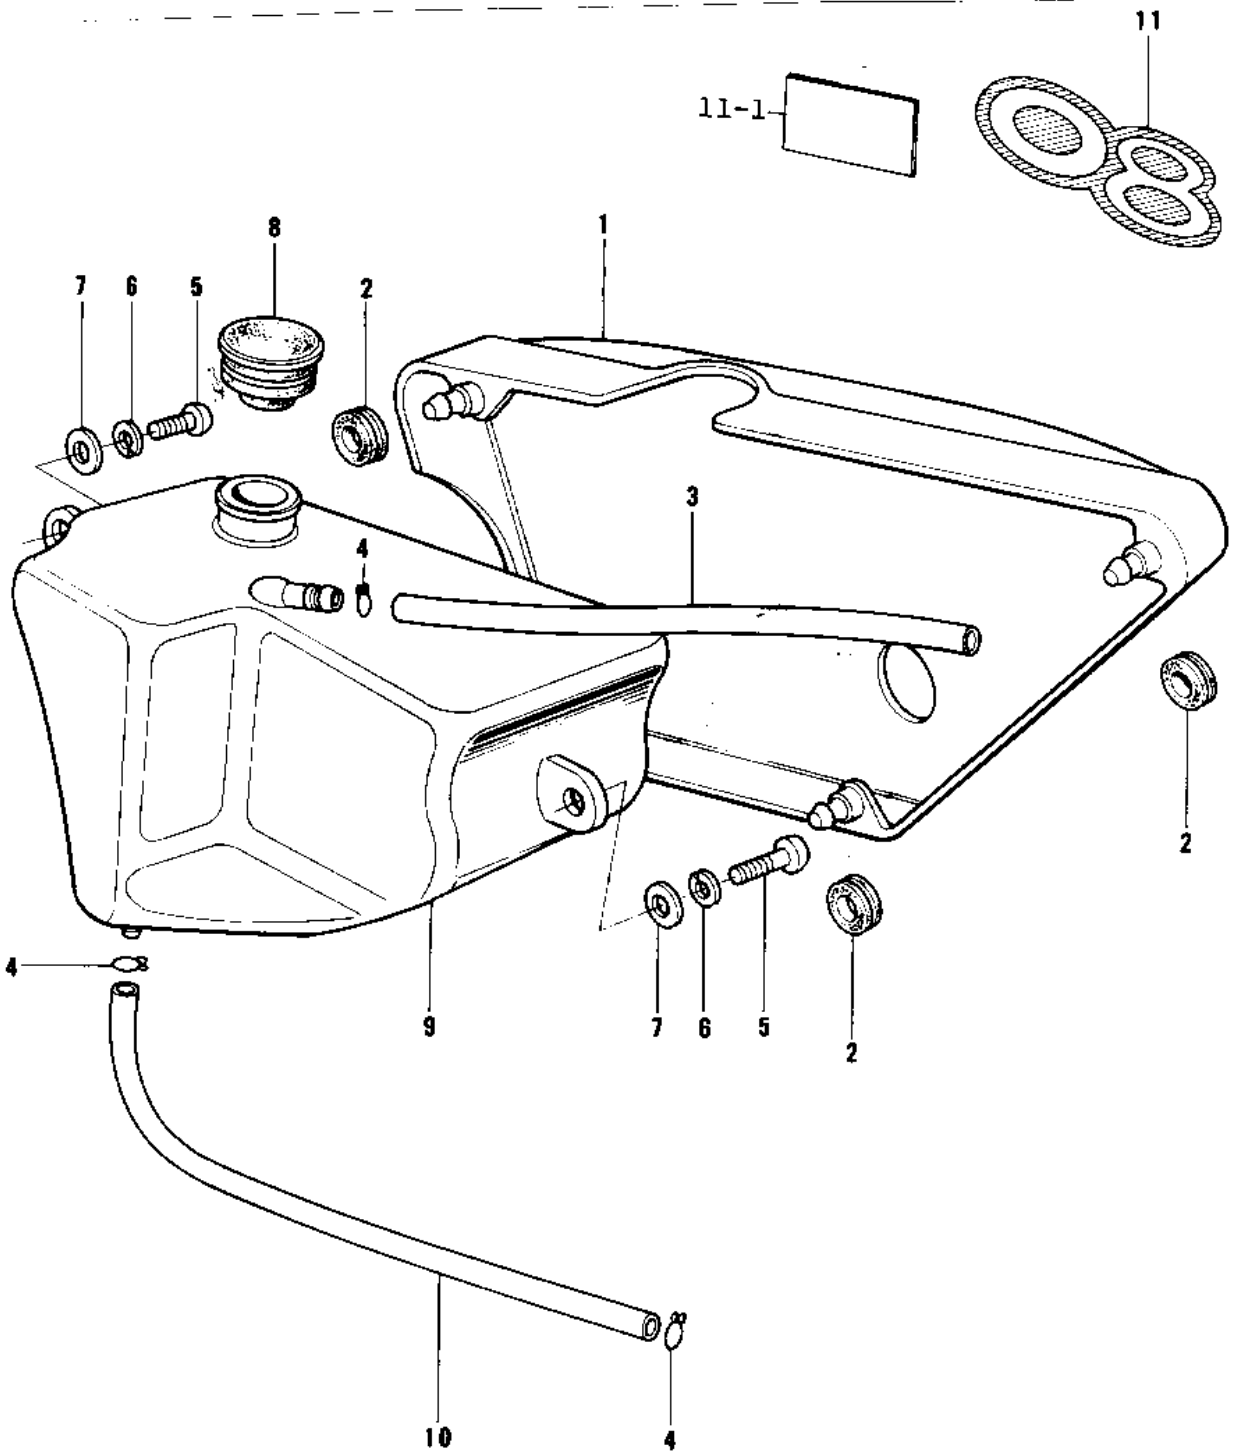

1976 KD80 PARTS DIAGRAM

SIDE COVERS/OIL TANK

1976 KD80 PARTS LIST

SIDE COVERS/OIL TANK

ITEM NAME	PART NUMBER	QUANTITY
COVER, SIDE,BLACK (Ref # 1)	36001-1042-6Z	
COVER, SIDE,BLACK (Ref # 1)	36001-1042-6Z	
GROMMET (Ref # 2)	92071-056	
TUBE-VINYL 5X470 (Ref # 3)	700Q05470	
CLAMP FUEL PIPE (Ref # 4)	92037-010	
SCREW PAN HEAD 6X16 (Ref # 5)	220B0616	
WASHER SPRING 6MM (Ref # 6)	461F0600	
WASHER 6.5X20X1.6T (Ref # 7)	92022-125	
CAP,OIL TANK (Ref # 8)	52003-024	
TANK,OIL (Ref # 9)	52001-1005	
TUBE,4.5X9X380 (Ref # 10)	92059-1691	
EMBLEM,SIDE COVER (Ref # 11)	56018-209	
EMBLEM,SIDE COVER (Ref # 11-1)	56018-217	