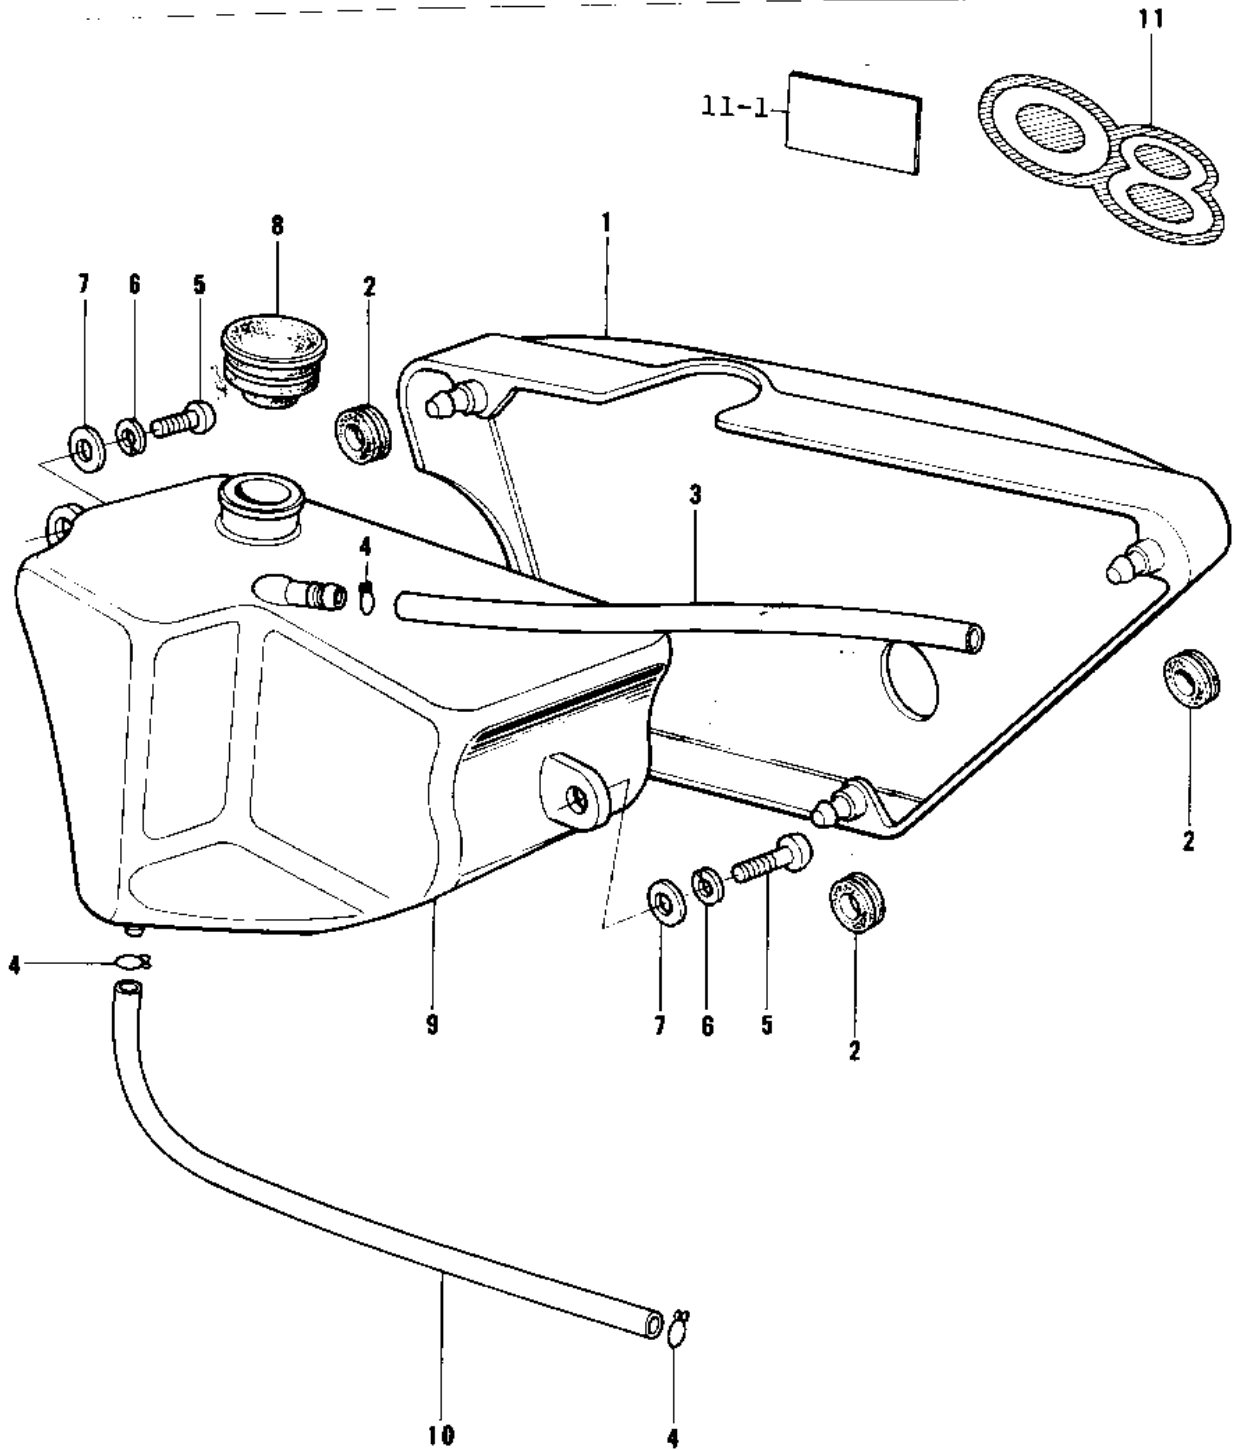

1975 KD80 PARTS DIAGRAM

SIDE COVERS/OIL TANK

1975 KD80 PARTS LIST

SIDE COVERS/OIL TANK

ITEM NAME	PART NUMBER	QUANTITY
COVER, SIDE,BLACK (Ref # 1)	36001-1042-6Z	1
COVER, SIDE,BLACK (Ref # 1)	36001-1042-6Z	1
GROMMET (Ref # 2)	92071-056	3
TUBE-VINYL 5X470 (Ref # 3)	700Q05470	1
CLAMP FUEL PIPE (Ref # 4)	92037-010	3
SCREW PAN HEAD 6X16 (Ref # 5)	220B0616	3
WASHER SPRING 6MM (Ref # 6)	461F0600	3
WASHER 6.5X20X1.6T (Ref # 7)	92022-125	3
CAP,OIL TANK (Ref # 8)	52003-024	1
TANK,OIL (Ref # 9)	52001-1005	1
TUBE,4.5X9X380 (Ref # 10)	92059-1691	1
EMBLEM,SIDE COVER (Ref # 11)	56018-209	1
EMBLEM,SIDE COVER (Ref # 11-1)	56018-217	1