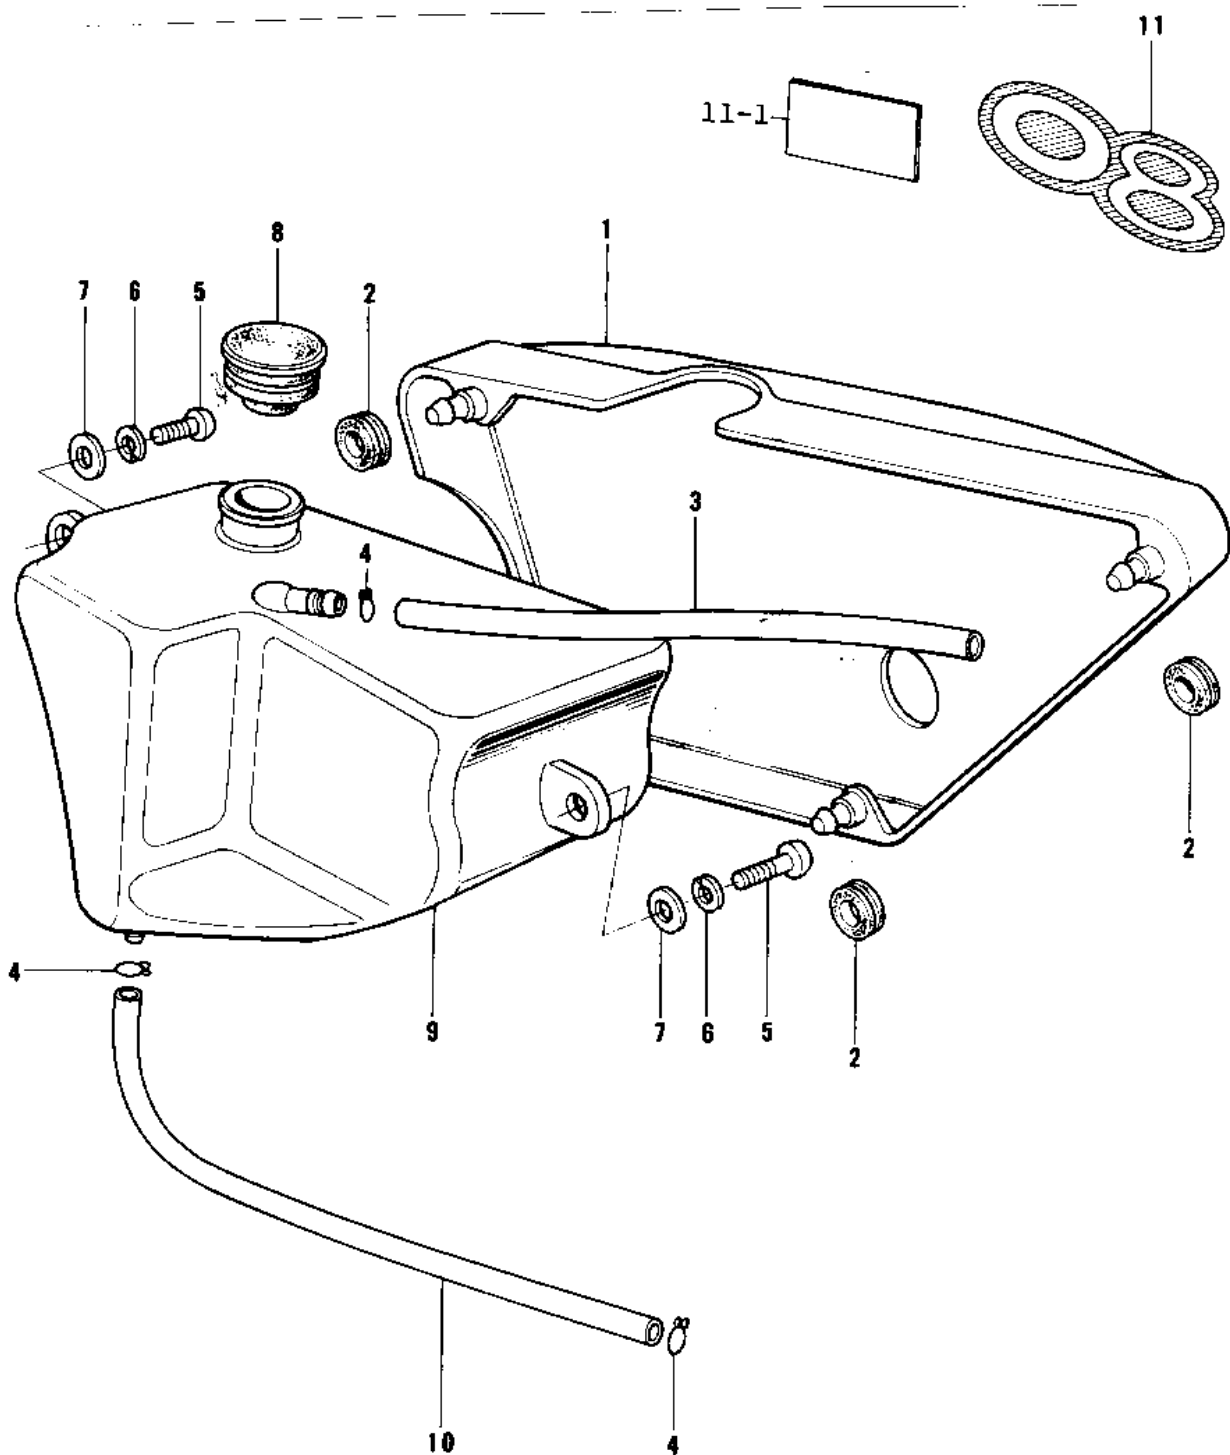

## 1975 KD80 PARTS DIAGRAM

SIDE COVERS/OIL TANK

## 1975 KD80 PARTS LIST

SIDE COVERS/OIL TANK

ITEM NAME	PART NUMBER	QUANTITY
COVER, SIDE,BLACK (Ref # 1)	36001-1042-6Z	2
GROMMET (Ref # 2)	92071-056	1
TUBE-VINYL 5X470 (Ref # 3)	700Q05470	1
CLAMP FUEL PIPE (Ref # 4)	92037-010	1
SCREW PAN HEAD 6X16 (Ref # 5)	220B0616	1
WASHER SPRING 6MM (Ref # 6)	461F0600	1
WASHER 6.5X20X1.6T (Ref # 7)	92022-125	1
CAP,OIL TANK (Ref # 8)	52003-024	1
TANK,OIL (Ref # 9)	52001-1005	1
TUBE,4.5X9X380 (Ref # 10)	92059-1691	1
EMBLEM,SIDE COVER (Ref # 11)	56018-209	1
EMBLEM,SIDE COVER (Ref # 11-1)	56018-217	1