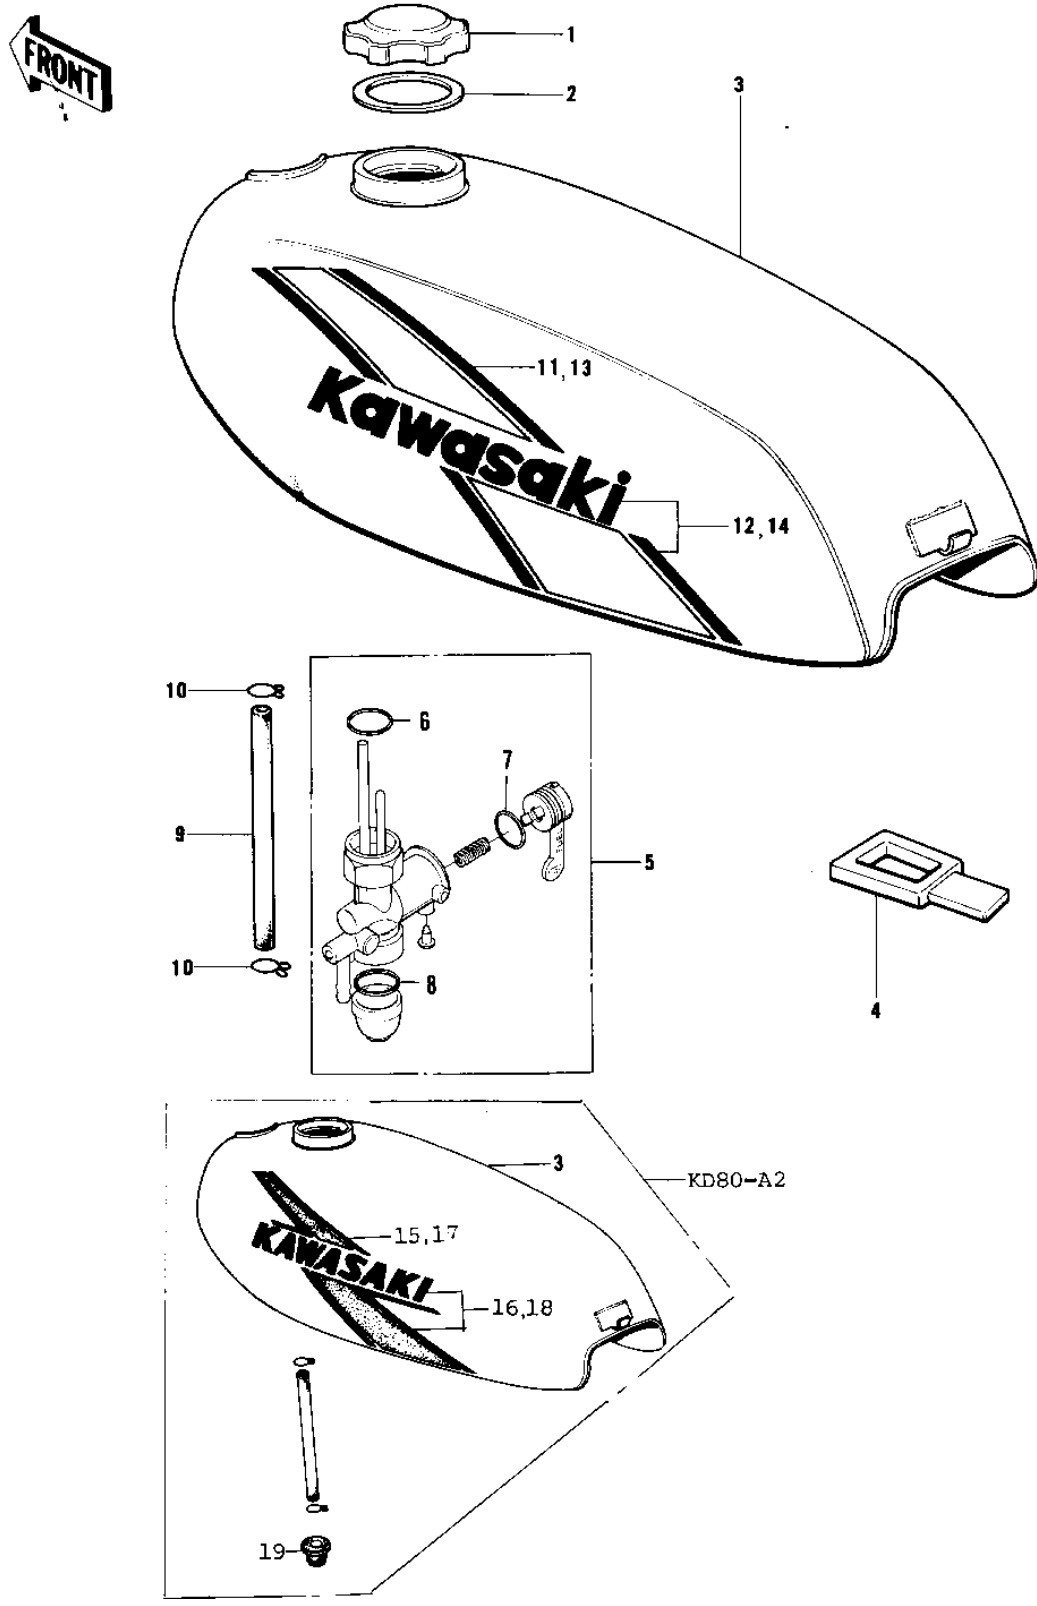

1976 KD80 PARTS DIAGRAM

FUEL TANK

1976 KD80 PARTS LIST

FUEL TANK

| ITEM NAME | PART NUMBER | QUANTITY |
|-----------------------------------|--------------|----------|
| CAP,FUEL TANK (Ref # 1) | 51048-1013 | |
| GASKET,FUEL TANK CAP (Ref # 2) | 51059-011 | |
| TANK-FUEL,C.LIME (Ref # 3) | 51001-088-3F | |
| TANK-FUEL,SILVER (Ref # 3) | 51001-088-4E | |
| BAND-FUEL TANK (Ref # 4) | 92072-036 | |
| TAP-ASSY,FUEL (Ref # 5) | 51023-1123 | |
| GASKET,FUEL TAP JOINT (Ref # 6) | 11009-1567 | |
| 'O' RING FUEL COCK (Ref # 7) | 92065-062 | |
| GASKET FUEL COCK CUP (Ref # 8) | 51037-008 | |
| PIPE-OIL (Ref # 9) | 92059-072 | |
| CLAMP FUEL PIPE (Ref # 10) | 92037-010 | |
| *** N.L.A.*** (Canada) (Ref # 11) | 56027-290-SP | |
| *** N.L.A.*** (Canada) (Ref # 12) | 56027-291-SP | |
| *** N.L.A.*** (Canada) (Ref # 13) | 56027-292-SP | |
| *** N.L.A.*** (Canada) (Ref # 14) | 56027-293-SP | |
| DECAL,FUEL TANK,L.H (Ref # 15) | 56027-346-SP | |
| DECAL,FUEL TANK,L.H (Ref # 16) | 56027-347-SP | |
| DECAL,FUEL TANK,R.H (Ref # 17) | 56027-348-SP | |
| DECAL,FUEL TANK,R.H (Ref # 18) | 56027-349-SP | |
| GROMMET PIPE (Ref # 19) | 92071-038 | |