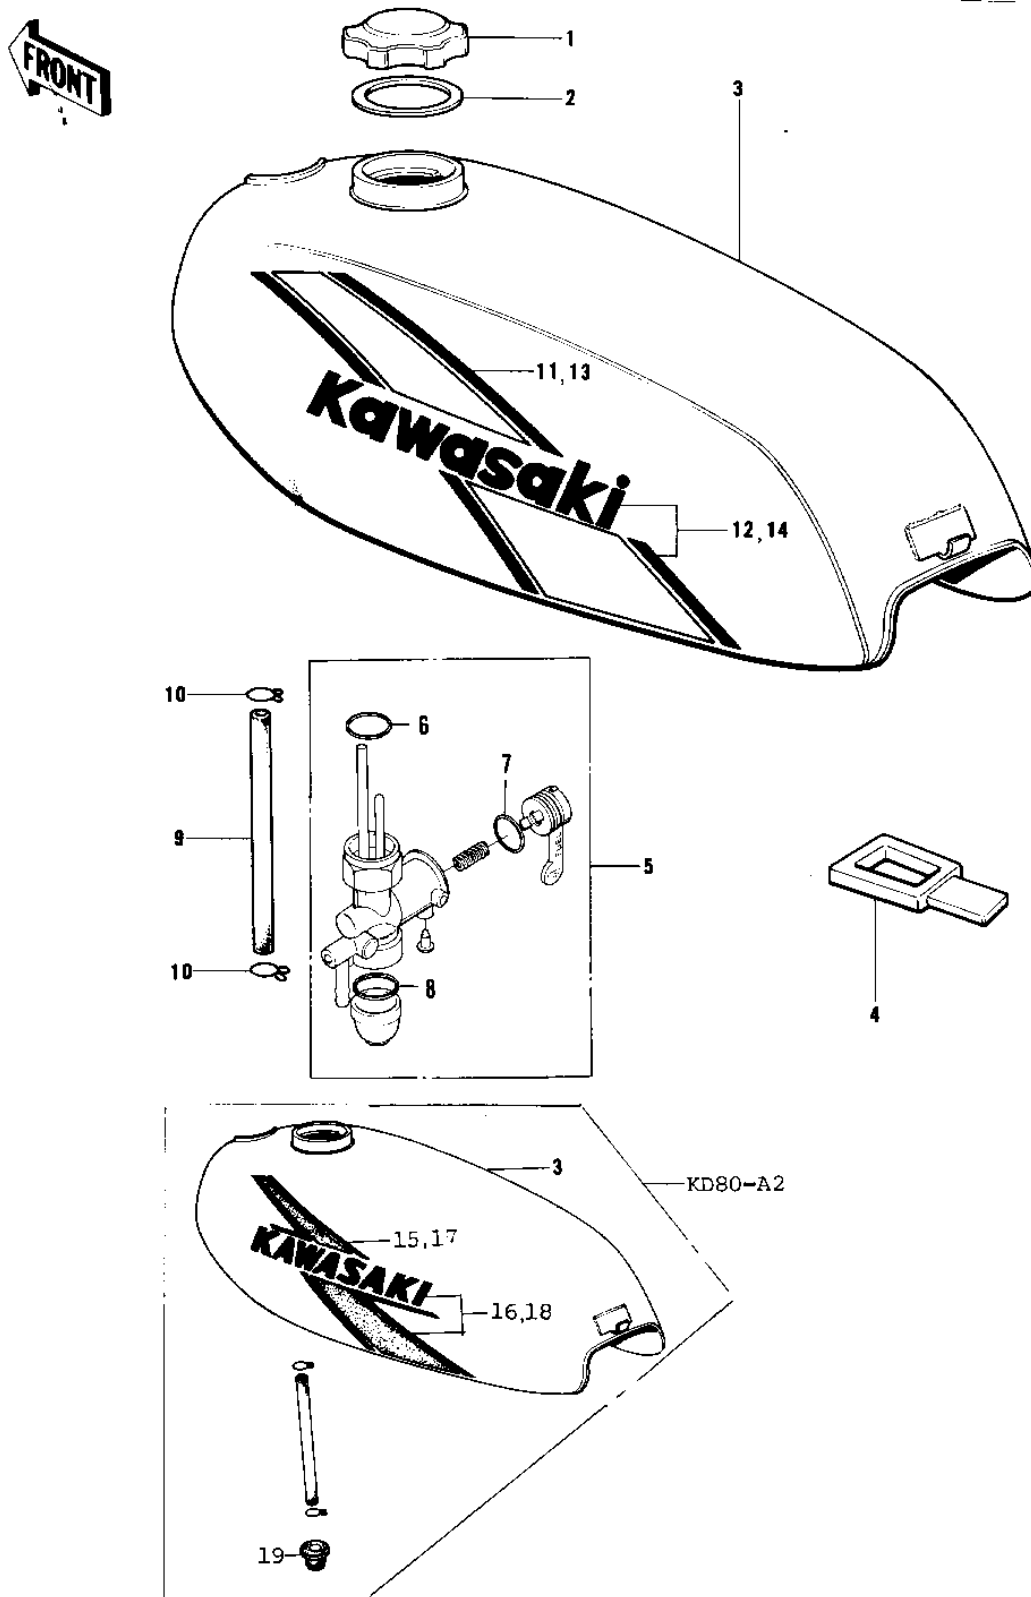

## 1975 KD80 PARTS DIAGRAM

FUEL TANK

## 1975 KD80 PARTS LIST

### FUEL TANK

ITEM NAME	PART NUMBER	QUANTITY
CAP,FUEL TANK (Ref # 1)	51048-1013	1
GASKET,FUEL TANK CAP (Ref # 2)	51059-011	1
TANK-FUEL,C.LIME (Ref # 3)	51001-088-3F	1
TANK-FUEL,SILVER (Ref # 3)	51001-088-4E	1
BAND-FUEL TANK (Ref # 4)	92072-036	1
TAP-ASSY,FUEL (Ref # 5)	51023-1123	1
GASKET,FUEL TAP JOINT (Ref # 6)	11009-1567	1
'O' RING FUEL COCK (Ref # 7)	92065-062	1
GASKET FUEL COCK CUP (Ref # 8)	51037-008	1
PIPE-OIL (Ref # 9)	92059-072	1
CLAMP FUEL PIPE (Ref # 10)	92037-010	1
*** N.L.A.*** (Canada) (Ref # 11)	56027-290-SP	1
*** N.L.A.*** (Canada) (Ref # 12)	56027-291-SP	1
*** N.L.A.*** (Canada) (Ref # 13)	56027-292-SP	1
*** N.L.A.*** (Canada) (Ref # 14)	56027-293-SP	1
DECAL,FUEL TANK,L.H (Ref # 15)	56027-346-SP	1
DECAL,FUEL TANK,L.H (Ref # 16)	56027-347-SP	1
DECAL,FUEL TANK,R.H (Ref # 17)	56027-348-SP	1
DECAL,FUEL TANK,R.H (Ref # 18)	56027-349-SP	1
GROMMET PIPE (Ref # 19)	92071-038	1