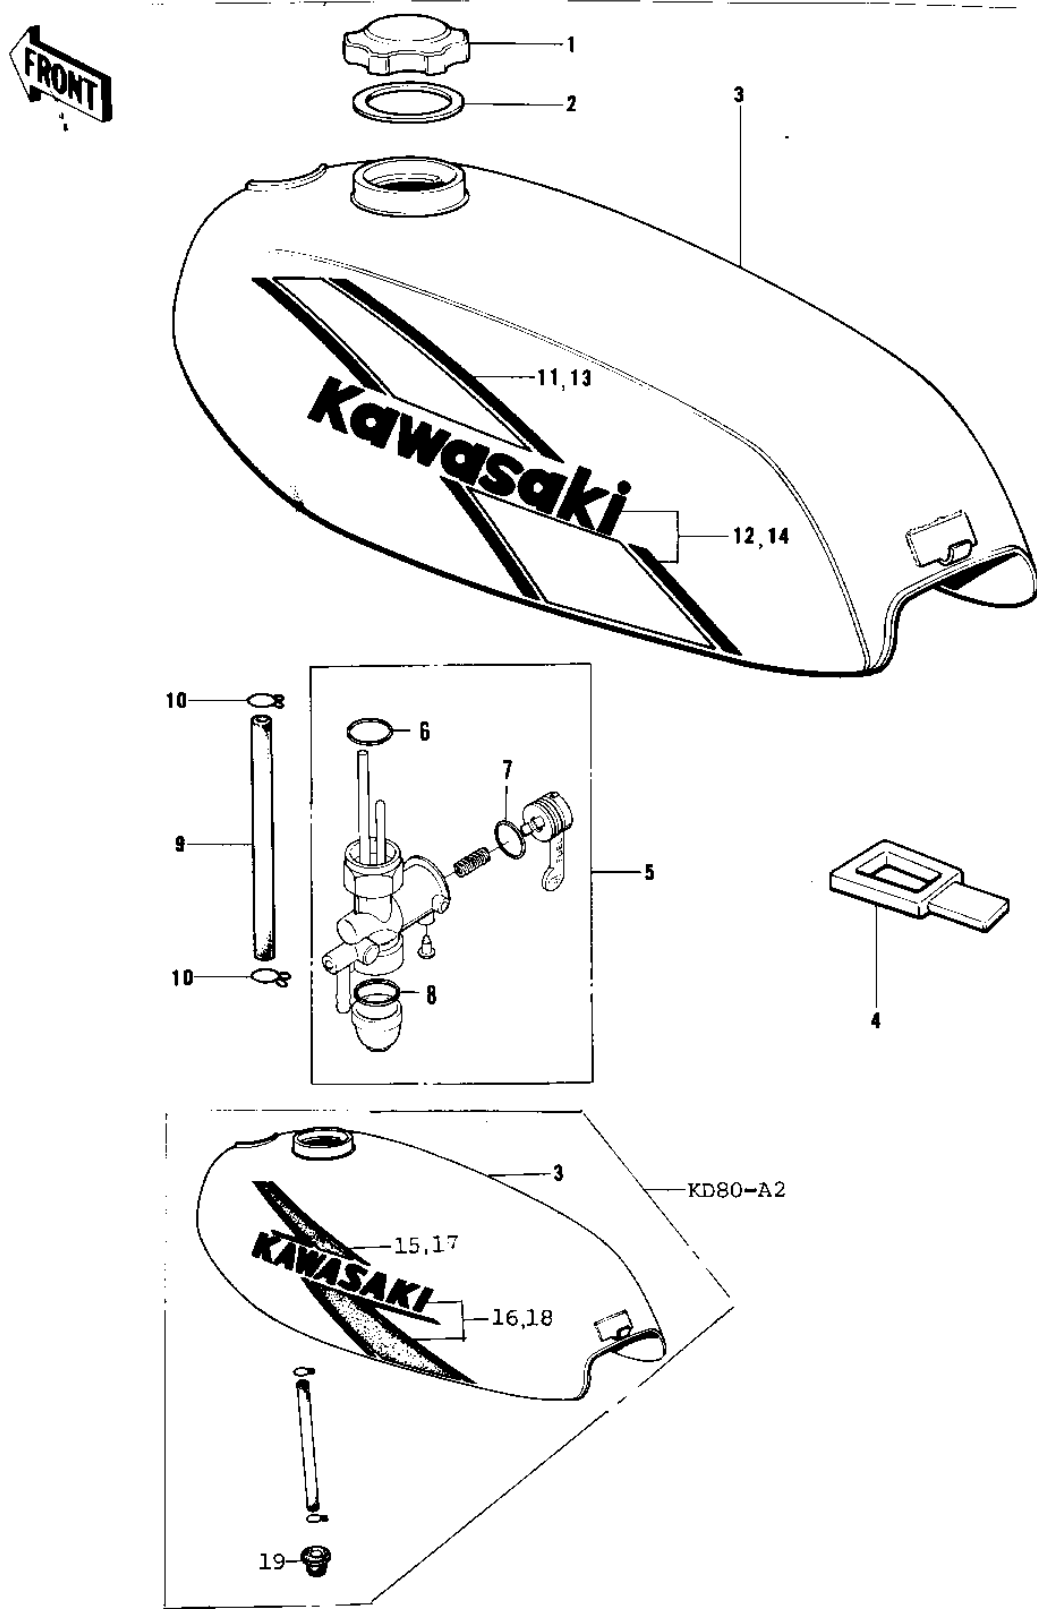

1975 KD80 PARTS DIAGRAM

FUEL TANK

1975 KD80 PARTS LIST

FUEL TANK

ITEM NAME	PART NUMBER	QUANTITY
CAP,FUEL TANK (Ref # 1)	51048-1013	1
GASKET,FUEL TANK CAP (Ref # 2)	51059-011	1
TANK-FUEL,C.LIME (Ref # 3)	51001-088-3F	1
TANK-FUEL,SILVER (Ref # 3)	51001-088-4E	1
BAND-FUEL TANK (Ref # 4)	92072-036	1
TAP-ASSY,FUEL (Ref # 5)	51023-1123	1
GASKET,FUEL TAP JOINT (Ref # 6)	11009-1567	1
'O' RING FUEL COCK (Ref # 7)	92065-062	1
GASKET FUEL COCK CUP (Ref # 8)	51037-008	1
PIPE-OIL (Ref # 9)	92059-072	1
CLAMP FUEL PIPE (Ref # 10)	92037-010	2
*** N.L.A.*** (Canada) (Ref # 11)	56027-290-SP	1
*** N.L.A.*** (Canada) (Ref # 12)	56027-291-SP	1
*** N.L.A.*** (Canada) (Ref # 13)	56027-292-SP	1
*** N.L.A.*** (Canada) (Ref # 14)	56027-293-SP	1
DECAL,FUEL TANK,L.H (Ref # 15)	56027-346-SP	1
DECAL,FUEL TANK,L.H (Ref # 16)	56027-347-SP	1
DECAL,FUEL TANK,R.H (Ref # 17)	56027-348-SP	1
DECAL,FUEL TANK,R.H (Ref # 18)	56027-349-SP	1
GROMMET PIPE (Ref # 19)	92071-038	1