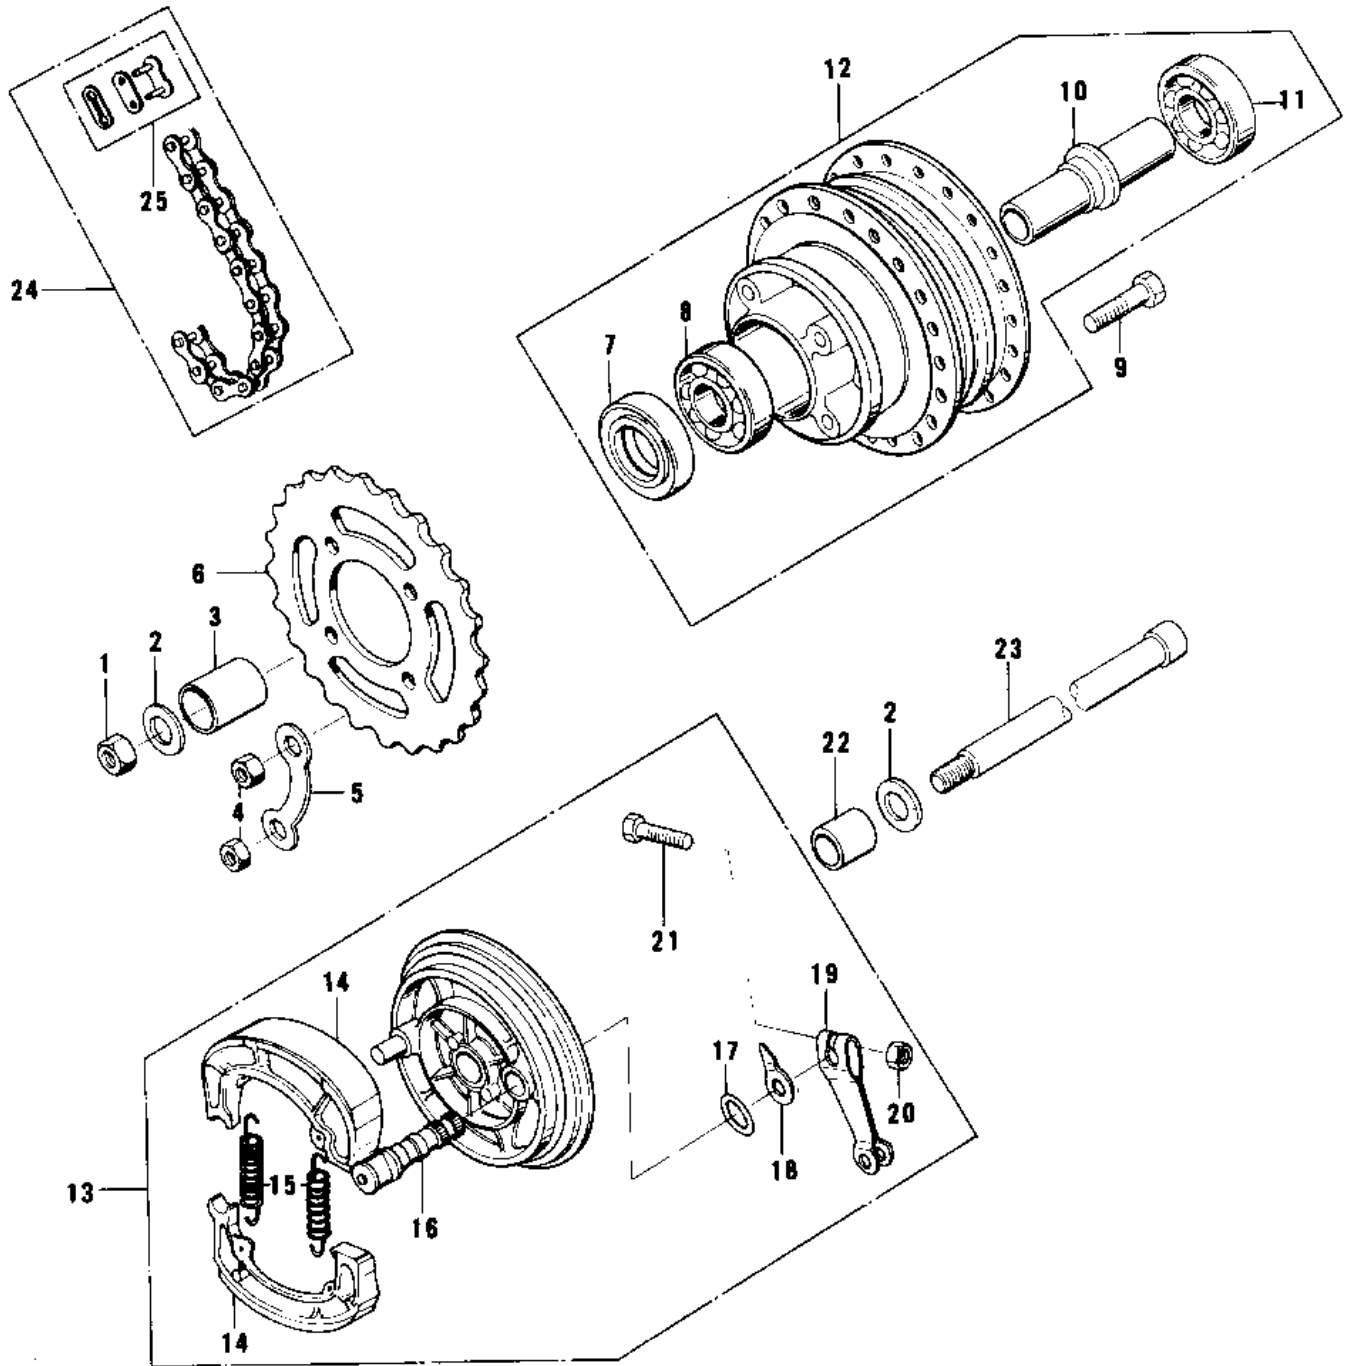

1975 KD80 PARTS DIAGRAM

REAR HUB/BRAKE

1975 KD80 PARTS LIST

REAR HUB/BRAKE

ITEM NAME	PART NUMBER	QUANTITY
NUT-HEX-FINE (Ref # 1)	314B1200	1
WASHER PLAIN 12MM (Ref # 2)	411B1200	1
COLLAR,REAR AXLE (Ref # 3)	42032-044	1
NUT,8MM (Ref # 4)	311B0800	1
WASHER RR SPRCKT LOCK (Ref # 5)	92088-003	1
REAR SPROCKET 36T (Ref # 6)	42041-022	2
REAR SPROCKET 39T (Ref # 6)	42041-045	1
OIL SEAL RR BRK DRUM (Ref # 7)	92052-001	1
BEARING BALL #6301 (Ref # 8)	601B6301	1
BOLT REAR SPROCKET (Ref # 9)	92001-021	1
SPACER RR HUB BEARING (Ref # 10)	42010-003	1
BEARING BALL #6301Z (Ref # 11)	601B6301Z	1
DRUM-ASSY,RR BRK,BUFF (Ref # 12)	41034-1002-80	1
PANEL-ASY,RR BRK,BUFF (Ref # 13)	42006-063-80	2
SHOE-BRAKE (Ref # 14)	41048-1085	2
SPRING,BRAKE SHOE (Ref # 15)	92081-1766	1
CAM SHAFT,REAR BRAKE (Ref # 16)	42026-018	1
"O" RING,11MM (Ref # 17)	92055-004	1
INDICATOR,BKSHOE (Ref # 18)	41085-003	1
LEVER,REAR BRAKE PANL (Ref # 19)	42029-027	1
NUT,6MM (Ref # 20)	41072-007	1
BOLT-UPSET (Ref # 21)	112G0630	1
COLLAR,REAR AXLE (Ref # 22)	42032-043	1
AXLE,12X206 (Ref # 23)	41068-1091	1
CHAIN,DRIVE,EK428 96L (Ref # 24)	92057-1089	1
CHAIN,DRIVE,EK428 98L (Ref # 24)	92057-1092	1
JOINT-CHAIN (Ref # 25)	92058-1014	1