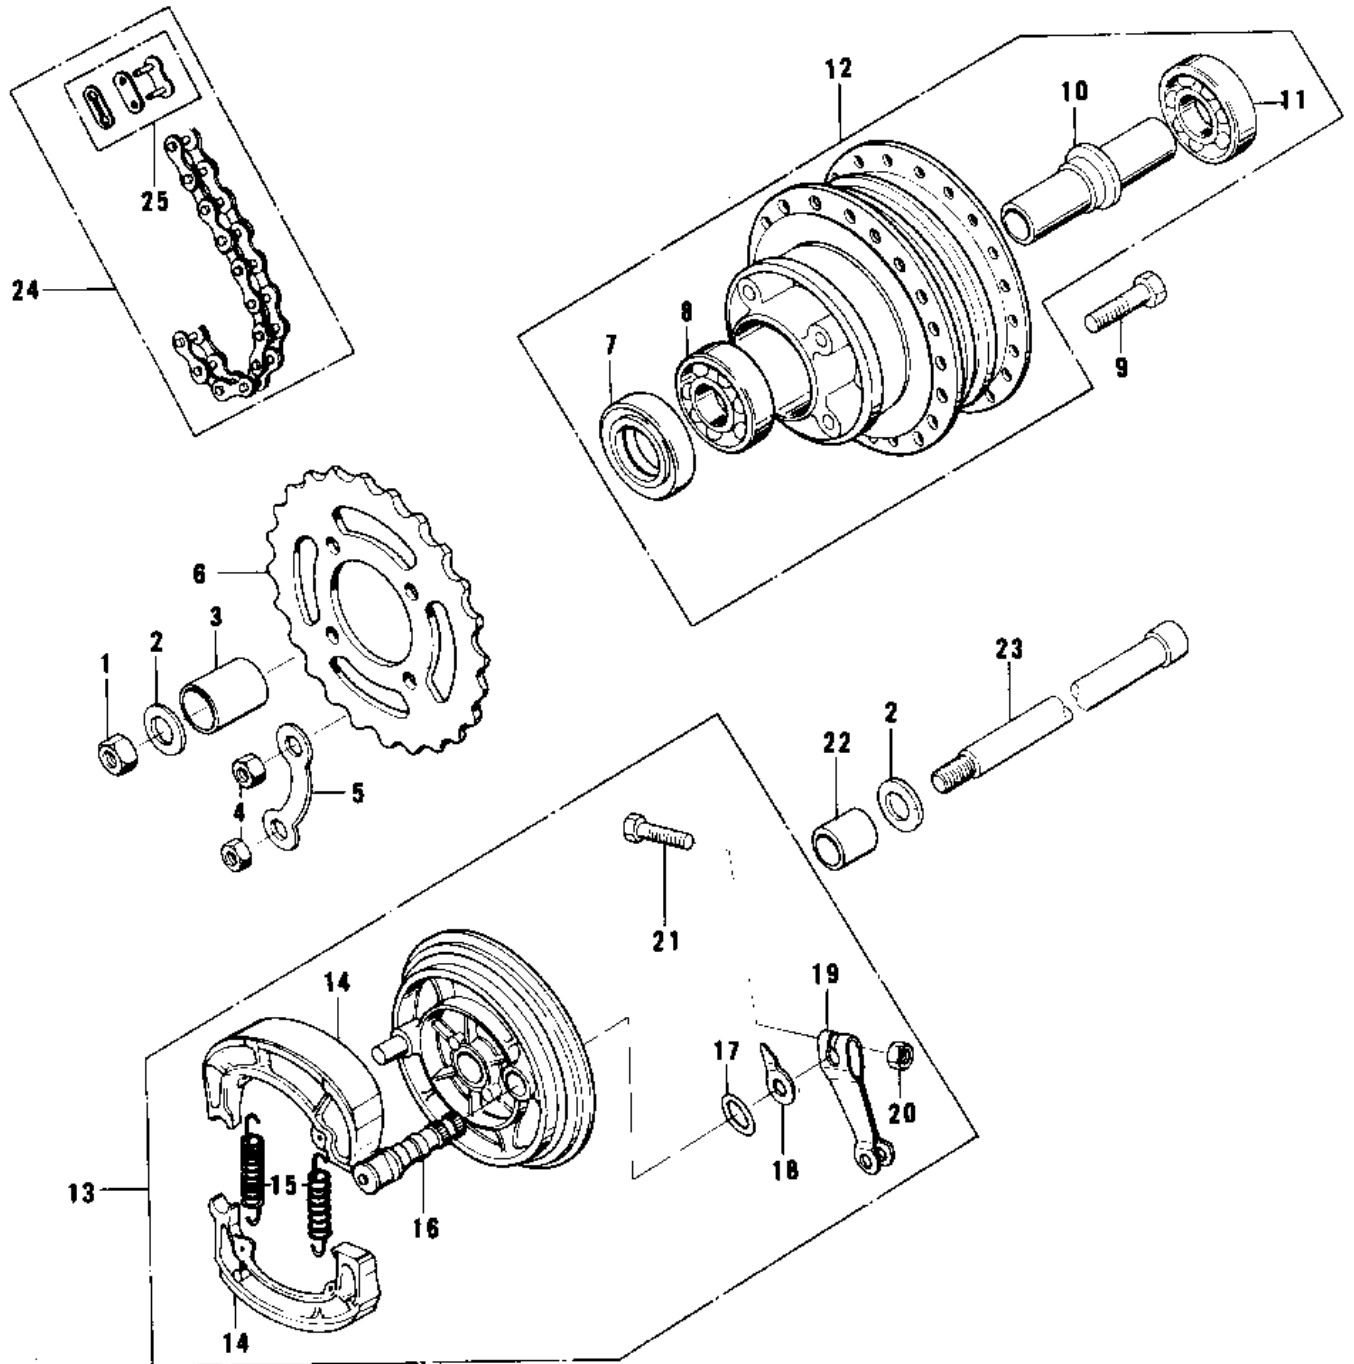

1975 KD80 PARTS DIAGRAM

REAR HUB/BRAKE

1975 KD80 PARTS LIST

REAR HUB/BRAKE

ITEM NAME	PART NUMBER	QUANTITY
NUT-HEX-FINE (Ref # 1)	314B1200	1
WASHER PLAIN 12MM (Ref # 2)	411B1200	2
COLLAR,REAR AXLE (Ref # 3)	42032-044	1
NUT,8MM (Ref # 4)	311B0800	4
WASHER RR SPRCKT LOCK (Ref # 5)	92088-003	2
REAR SPROCKET 36T (Ref # 6)	42041-022	1
REAR SPROCKET 39T (Ref # 6)	42041-045	1
REAR SPROCKET 36T (Ref # 6)	42041-022	1
OIL SEAL RR BRK DRUM (Ref # 7)	92052-001	1
BEARING BALL #6301 (Ref # 8)	601B6301	1
BOLT REAR SPROCKET (Ref # 9)	92001-021	4
SPACER RR HUB BEARING (Ref # 10)	42010-003	1
BEARING BALL #6301Z (Ref # 11)	601B6301Z	1
DRUM-ASSY,RR BRK,BUFF (Ref # 12)	41034-1002-80	1
PANEL-ASY,RR BRK,BUFF (Ref # 13)	42006-063-80	1
PANEL-ASY,RR BRK,BUFF (Ref # 13)	42006-063-80	1
SHOE-BRAKE (Ref # 14)	41048-1085	2
SHOE-BRAKE (Ref # 14)	41048-1085	2
SPRING,BRAKE SHOE (Ref # 15)	92081-1766	2
CAM SHAFT,REAR BRAKE (Ref # 16)	42026-018	1
"O" RING,11MM (Ref # 17)	92055-004	1
INDICATOR,BKSHOE (Ref # 18)	41085-003	1
LEVER,REAR BRAKE PANL (Ref # 19)	42029-027	1
NUT,6MM (Ref # 20)	41072-007	1
BOLT-UPSET (Ref # 21)	112G0630	1
COLLAR,REAR AXLE (Ref # 22)	42032-043	1
AXLE,12X206 (Ref # 23)	41068-1091	1
CHAIN,DRIVE,EK428 96L (Ref # 24)	92057-1089	1
CHAIN,DRIVE,EK428 98L (Ref # 24)	92057-1092	1