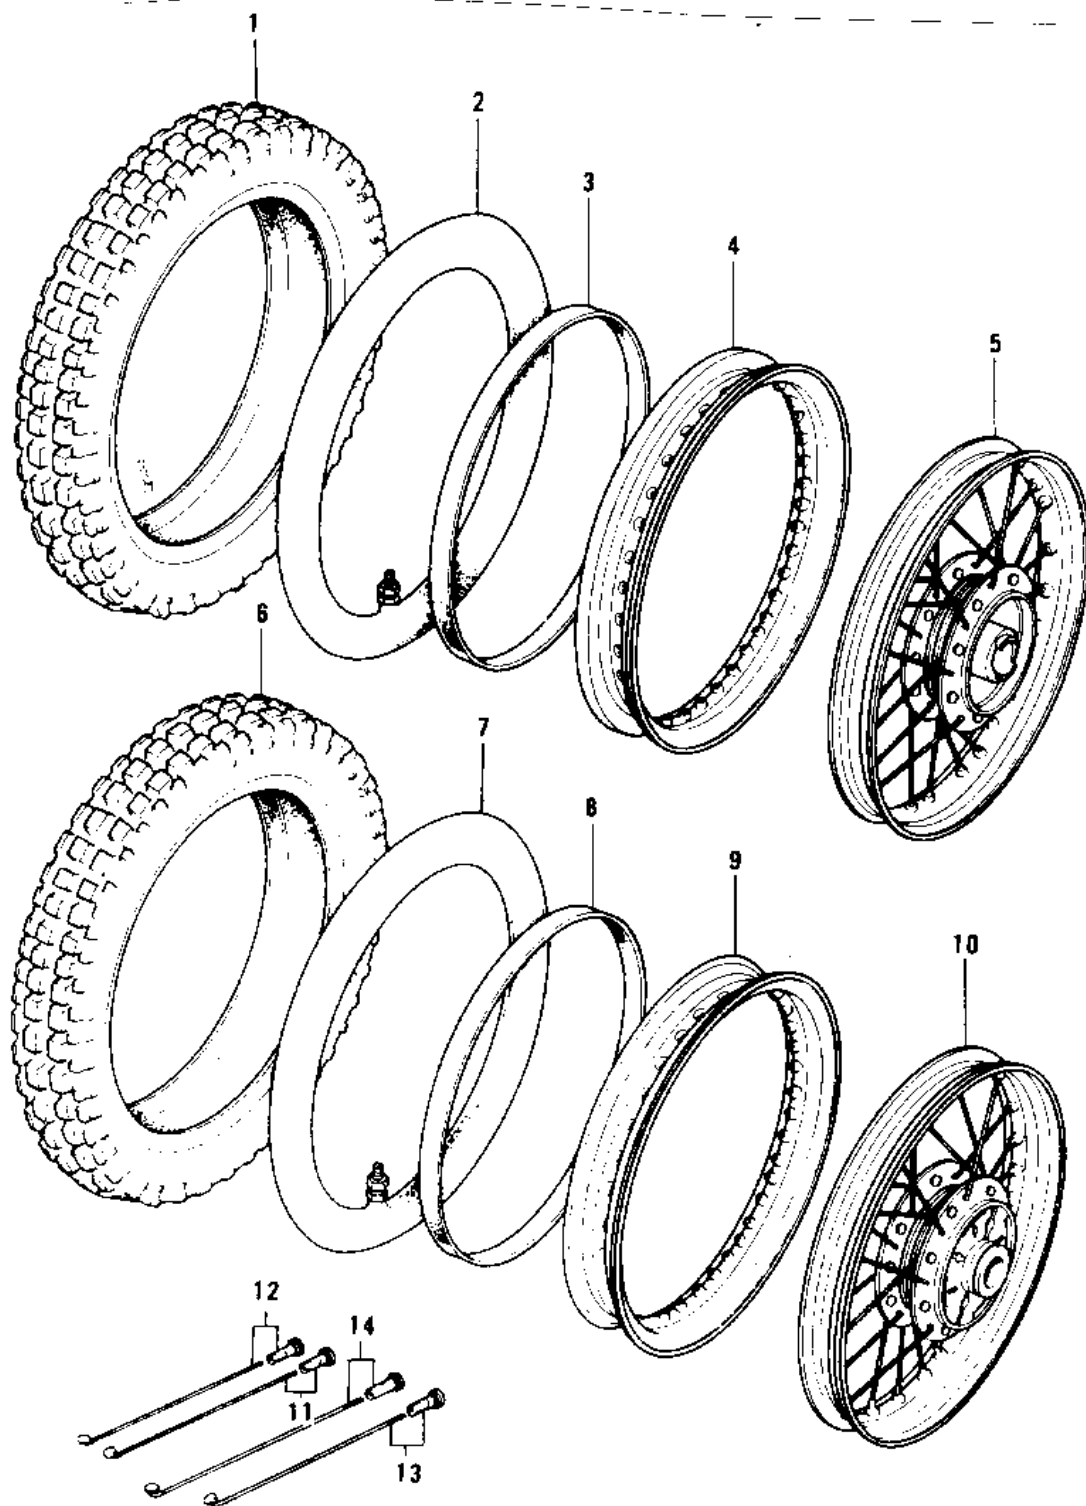

1975 KD80 PARTS DIAGRAM

WHEELS/TIRES

1975 KD80 PARTS LIST

WHEELS/TIRES

ITEM NAME	PART NUMBER	QUANTITY
*** N.L.A.*** (Canada) (Ref # 1)	41017-014	1
TUBE 225/250-16 (Ref # 2)	41022-041	1
BAND,RIM,FRONT (Ref # 3)	41023-024	1
RIM,1.40X16W (Ref # 4)	41025-069	1
WHEEL ASSY,FRONT (Ref # 5)	41074-041	1
TIRE 275-14 K250 R (Ref # 6)	41002-1271	1
TUBE 275/410/425-14 (Ref # 7)	41022-042	1
BAND,RIM,4.10-14 (Ref # 8)	41023-1025	1
RIM,1.60X14W (Ref # 9)	41025-070	1
WHEEL ASSY,REAR (Ref # 10)	41073-5017	1
SPOKE-ASY,FR INNER (Ref # 11)	41027-065	1
SPOKE-ASY FR OUTER (Ref # 12)	41028-065	1
SPOKE-ASY,RR INNER (Ref # 13)	41027-066	1
SPOKE-ASY RR OUTER (Ref # 14)	41028-066	1