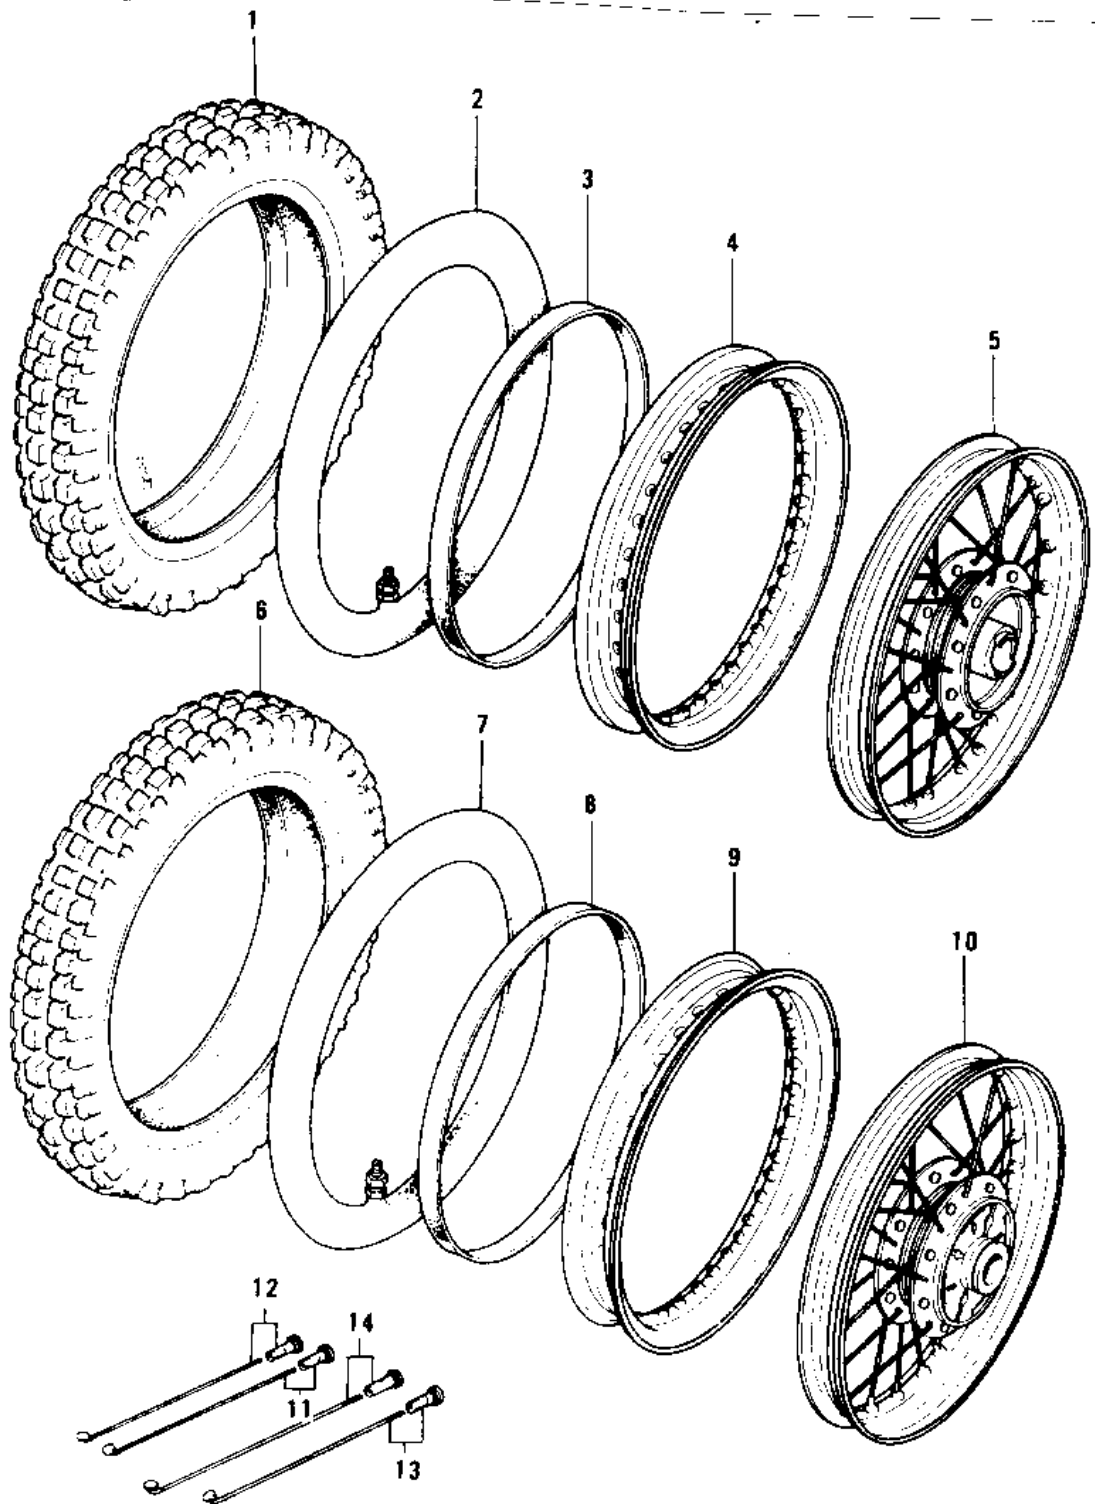

1975 KD80 PARTS DIAGRAM

WHEELS/TIRES

1975 KD80 PARTS LIST

WHEELS/TIRES

| ITEM NAME | PART NUMBER | QUANTITY |
|----------------------------------|-------------|----------|
| *** N.L.A.*** (Canada) (Ref # 1) | 41017-014 | 1 |
| TUBE 225/250-16 (Ref # 2) | 41022-041 | 1 |
| BAND,RIM,FRONT (Ref # 3) | 41023-024 | 1 |
| RIM,1.40X16W (Ref # 4) | 41025-069 | 1 |
| WHEEL ASSY,FRONT (Ref # 5) | 41074-041 | 1 |
| TIRE 275-14 K250 R (Ref # 6) | 41002-1271 | 1 |
| TUBE 275/410/425-14 (Ref # 7) | 41022-042 | 1 |
| BAND,RIM,4.10-14 (Ref # 8) | 41023-1025 | 1 |
| RIM,1.60X14W (Ref # 9) | 41025-070 | 1 |
| WHEEL ASSY,REAR (Ref # 10) | 41073-5017 | 1 |
| SPOKE-ASY,FR INNER (Ref # 11) | 41027-065 | 18 |
| SPOKE-ASY FR OUTER (Ref # 12) | 41028-065 | 18 |
| SPOKE-ASY,RR INNER (Ref # 13) | 41027-066 | 18 |
| SPOKE-ASY RR OUTER (Ref # 14) | 41028-066 | 18 |