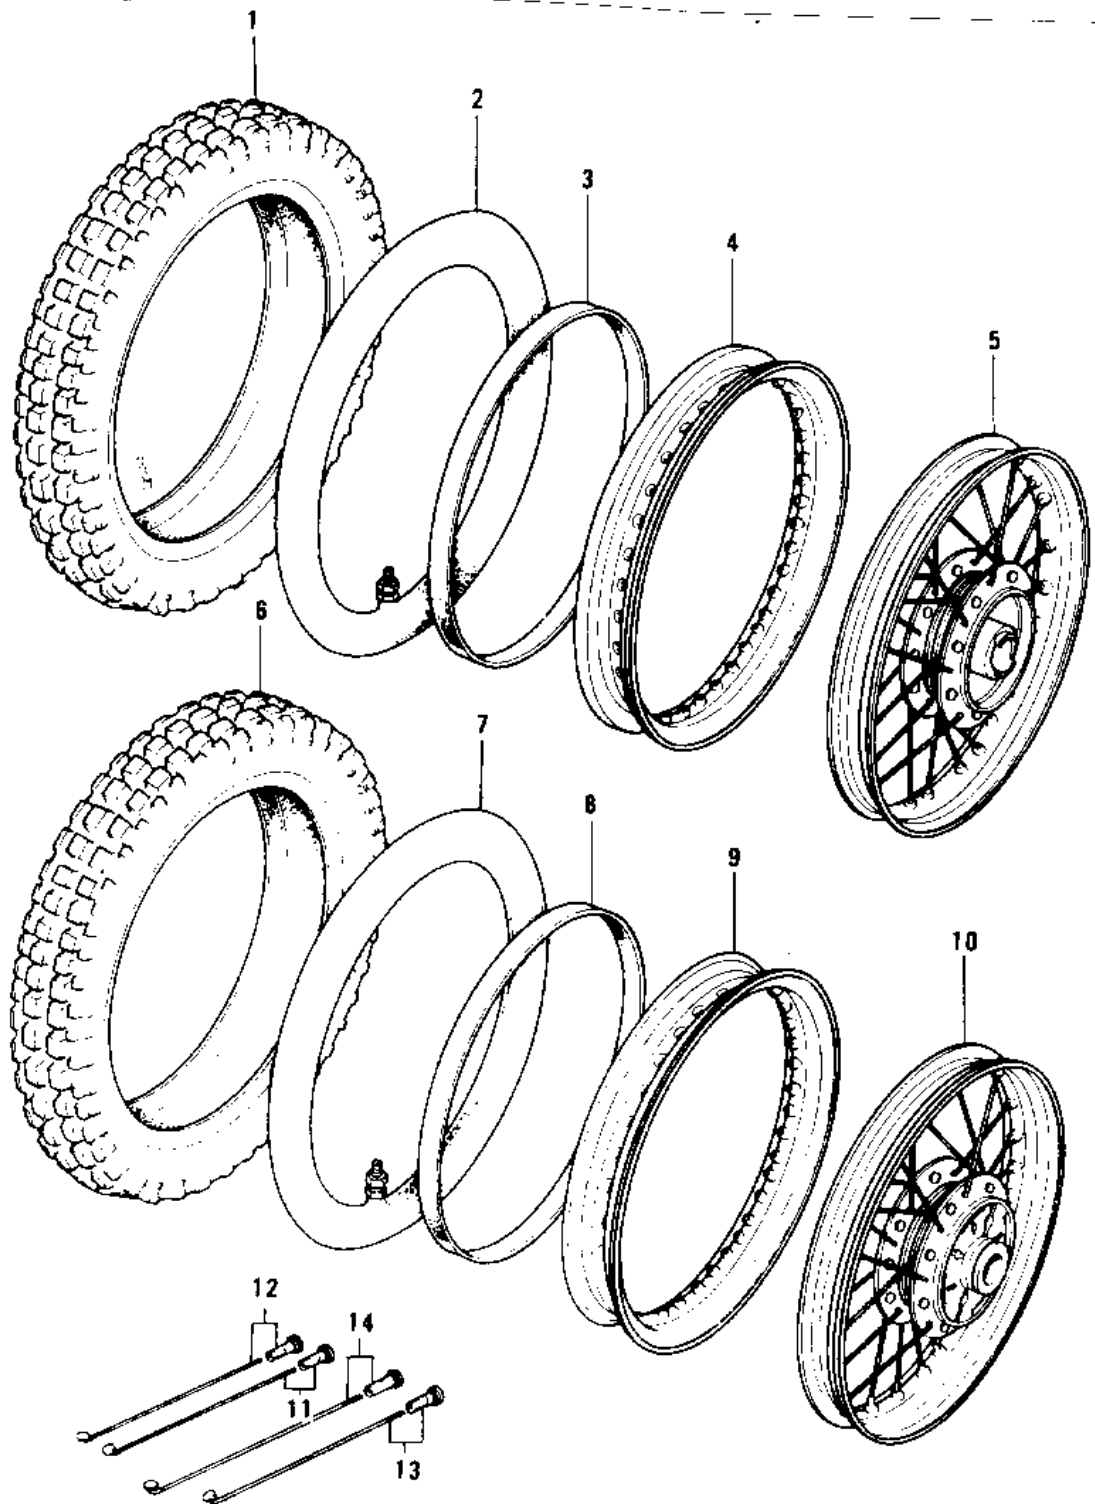

1975 KD80 PARTS DIAGRAM

WHEELS/TIRES

1975 KD80 PARTS LIST

WHEELS/TIRES

ITEM NAME	PART NUMBER	QUANTITY
*** N.L.A.*** (Canada) (Ref # 1)	41017-014	1
TUBE 225/250-16 (Ref # 2)	41022-041	1
BAND,RIM,FRONT (Ref # 3)	41023-024	1
RIM,1.40X16W (Ref # 4)	41025-069	1
WHEEL ASSY,FRONT (Ref # 5)	41074-041	1
TIRE 275-14 K250 R (Ref # 6)	41002-1271	1
TUBE 275/410/425-14 (Ref # 7)	41022-042	1
BAND,RIM,4.10-14 (Ref # 8)	41023-1025	1
RIM,1.60X14W (Ref # 9)	41025-070	1
WHEEL ASSY,REAR (Ref # 10)	41073-5017	1
SPOKE-ASY,FR INNER (Ref # 11)	41027-065	18
SPOKE-ASY FR OUTER (Ref # 12)	41028-065	18
SPOKE-ASY,RR INNER (Ref # 13)	41027-066	18
SPOKE-ASY RR OUTER (Ref # 14)	41028-066	18