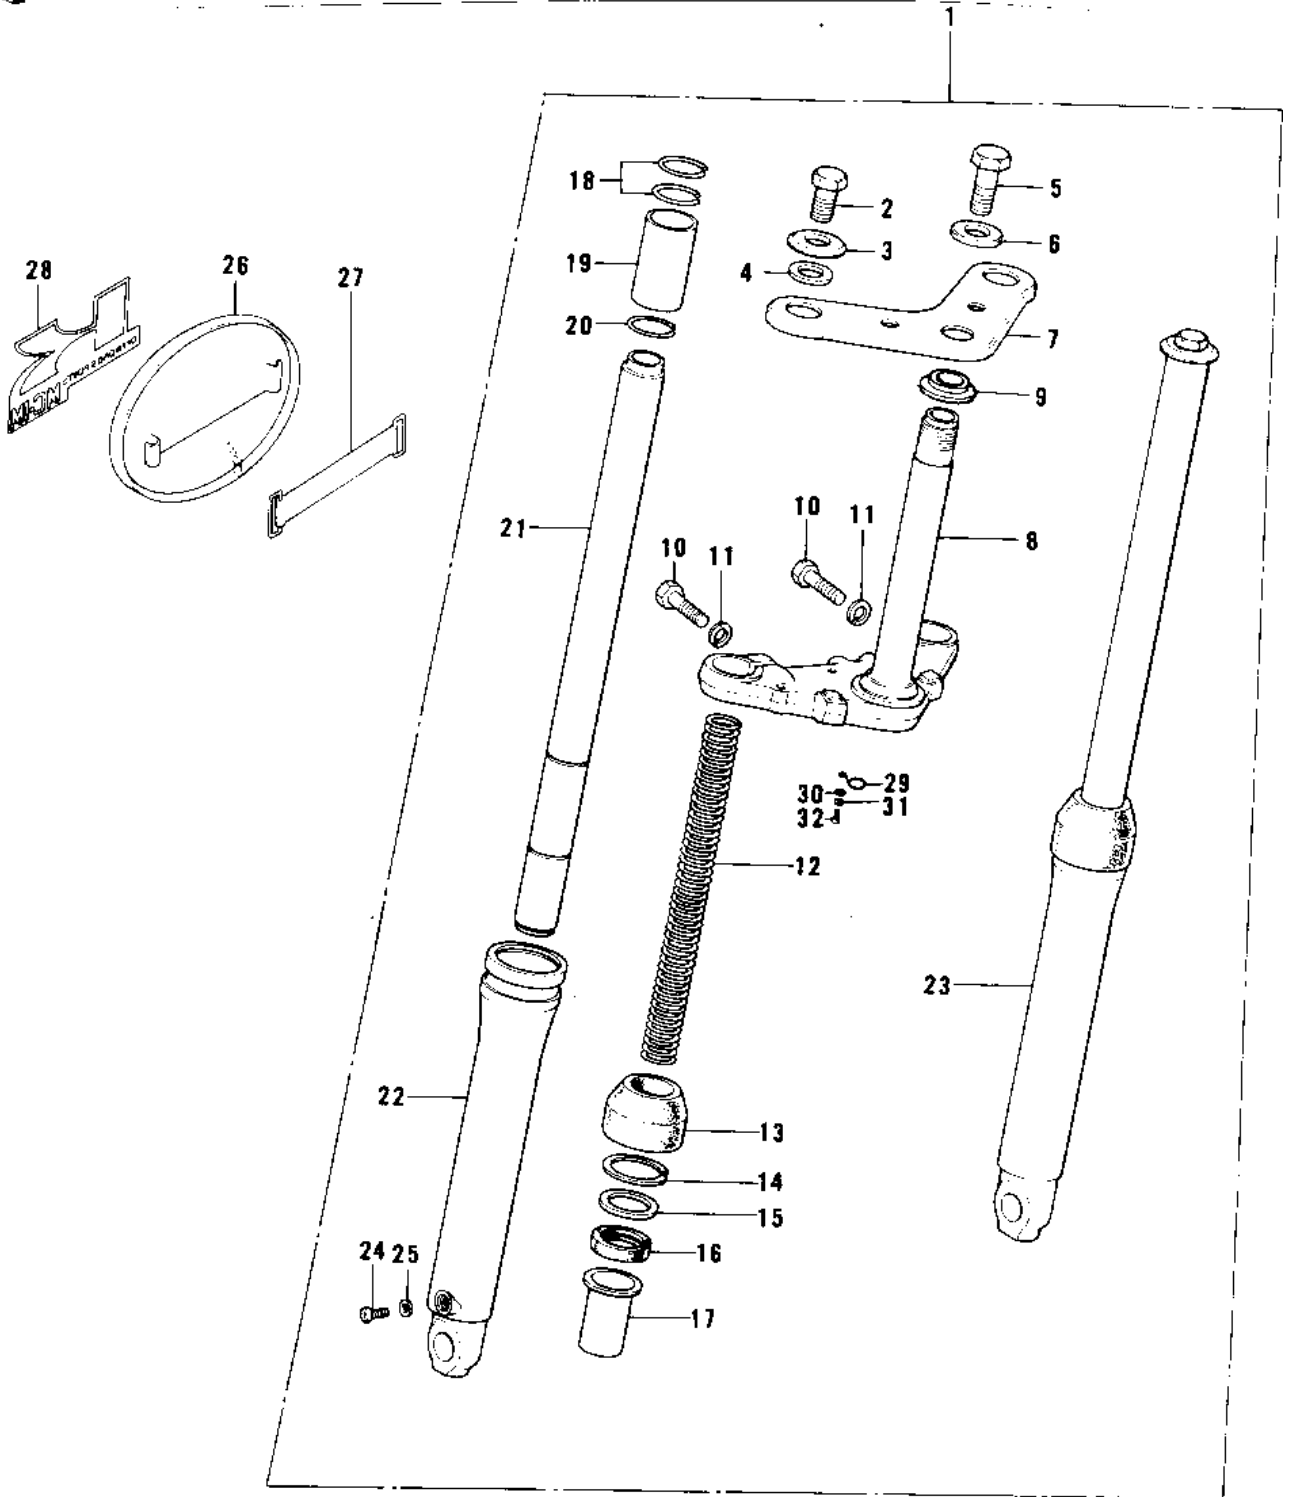

# 1976 KD80 PARTS DIAGRAM

FRONT FORK

# 1976 KD80 PARTS LIST

## FRONT FORK

ITEM NAME	PART NUMBER	QUANTITY
FORK-FRONT (Ref # 1)	44001-161	
BOLT (Ref # 2)	92001-1742	
WASHER (Ref # 3)	92022-1381	
GASKET,FORK TOP BOLT (Ref # 4)	44045-053	
BOLT-UPSET,10X30 (Ref # 5)	112G1030	
WASHER (Ref # 6)	92022-1381	
HEAD,STEERING (Ref # 7)	44039-056	
STEM,STEERING (Ref # 8)	44037-069	
CONE LOWER BEARING (Ref # 9)	92047-004	
BOLT,HEX HEAD 10X35 (Ref # 10)	92001-1252	
WASHER SPRING 10MM (Ref # 11)	461F1000	
SPRING,FORK INNER (Ref # 12)	44026-051	
DUST SHIELD,FORK (Ref # 13)	44010-024	
CIRCLIP,40MM (Ref # 14)	44044-016	
WASHER,FORK OUTER TUB (Ref # 15)	44043-054	
SEAL-OIL,OUTER TUBE (Ref # 16)	92049-1075	
GUIDE,FORK INNER TUBE (Ref # 17)	44015-016	
RING,INNER TUBE GUIDE (Ref # 18)	44020-003	
PISTON,FORK (Ref # 19)	44018-007	
CIRCLIP,FORK PISTON (Ref # 20)	44044-017	
TUBE,FORK INNER (Ref # 21)	44013-051	
TUBE,LH,FORK OUTER (Ref # 22)	44005-052	
TUBE,RH,FORK OUTER (Ref # 23)	44006-050	
SCREW PAN HEAD 4X6 (Ref # 24)	220B0406	
GASKET,FORK DRAIN PLG (Ref # 25)	44045-046	
PLATE,FRONT NUMBER (Ref # 26)	58029-025	
BAND BATTERY (Ref # 27)	92072-006	
EMBLEM,NUMBER PLATE (Ref # 28)	56018-179	
EMBLEM NUMBER PLAT (Ref # 28)	56018-235	

## FRONT FORK

<b>ITEM NAME</b>	<b>PART NUMBER</b>	<b>QUANTITY</b>
CLAMP-CABLE (Ref # 29)	92037-046	
WASHER PLAIN 6MM (Ref # 30)	411B0600	
WASHER SPRING 6MM (Ref # 31)	461F0600	
BOLT-UPSET,6X12 (Ref # 32)	112G0612	