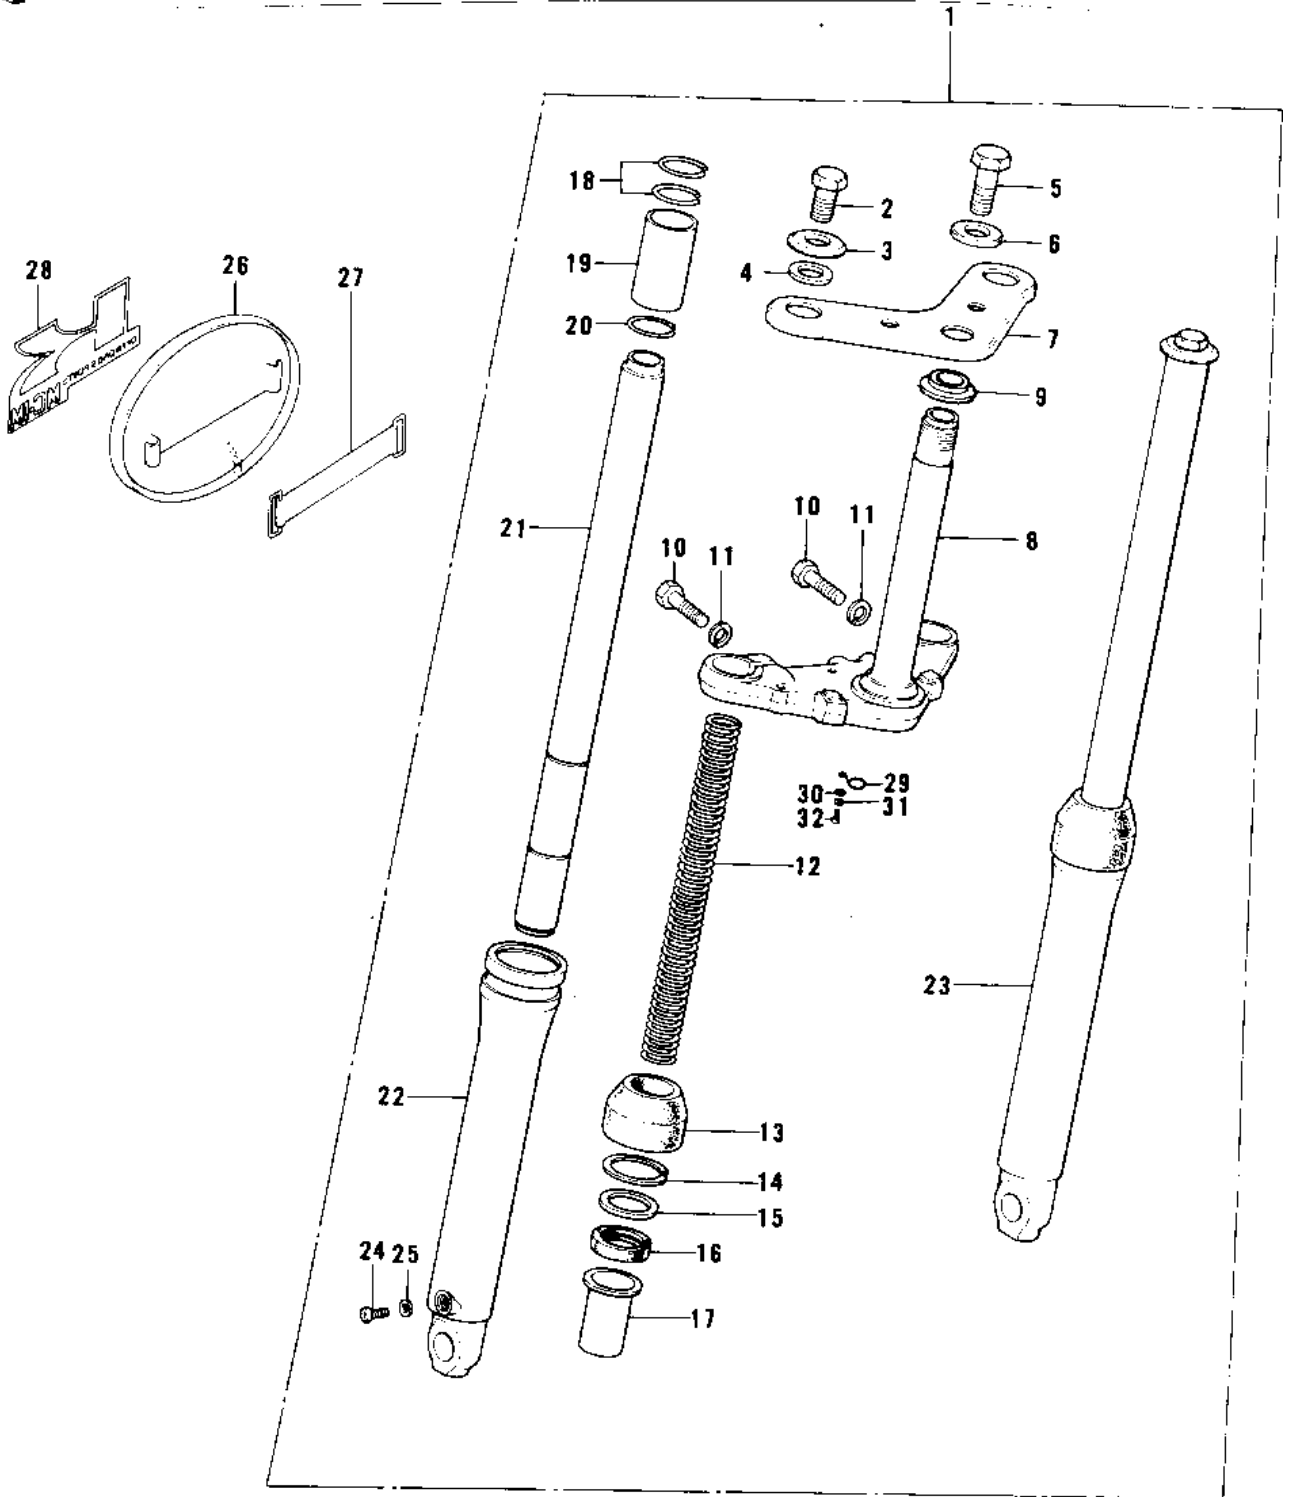

1975 KD80 PARTS DIAGRAM

FRONT FORK

1975 KD80 PARTS LIST

FRONT FORK

ITEM NAME	PART NUMBER	QUANTITY
FORK-FRONT (Ref # 1)	44001-161	1
BOLT (Ref # 2)	92001-1742	2
WASHER (Ref # 3)	92022-1381	2
GASKET,FORK TOP BOLT (Ref # 4)	44045-053	2
BOLT-UPSET,10X30 (Ref # 5)	112G1030	1
WASHER (Ref # 6)	92022-1381	1
HEAD,STEERING (Ref # 7)	44039-056	1
STEM,STEERING (Ref # 8)	44037-069	1
CONE LOWER BEARING (Ref # 9)	92047-004	1
BOLT,HEX HEAD 10X35 (Ref # 10)	92001-1252	2
WASHER SPRING 10MM (Ref # 11)	461F1000	2
SPRING,FORK INNER (Ref # 12)	44026-051	2
DUST SHIELD,FORK (Ref # 13)	44010-024	2
CIRCLIP,40MM (Ref # 14)	44044-016	2
WASHER,FORK OUTER TUB (Ref # 15)	44043-054	2
SEAL-OIL,OUTER TUBE (Ref # 16)	92049-1075	2
GUIDE,FORK INNER TUBE (Ref # 17)	44015-016	2
RING,INNER TUBE GUIDE (Ref # 18)	44020-003	4
PISTON,FORK (Ref # 19)	44018-007	2
CIRCLIP,FORK PISTON (Ref # 20)	44044-017	2
TUBE,FORK INNER (Ref # 21)	44013-051	2
TUBE,LH,FORK OUTER (Ref # 22)	44005-052	1
TUBE,RH,FORK OUTER (Ref # 23)	44006-050	1
SCREW PAN HEAD 4X6 (Ref # 24)	220B0406	2
GASKET,FORK DRAIN PLG (Ref # 25)	44045-046	2
PLATE,FRONT NUMBER (Ref # 26)	58029-025	1
BAND BATTERY (Ref # 27)	92072-006	1
EMBLEM,NUMBER PLATE (Ref # 28)	56018-179	1
EMBLEM NUMBER PLAT (Ref # 28)	56018-235	1

1975 KD80 PARTS LIST

FRONT FORK

ITEM NAME	PART NUMBER	QUANTITY
CLAMP-CABLE (Ref # 29)	92037-046	1
WASHER PLAIN 6MM (Ref # 30)	411B0600	1
WASHER SPRING 6MM (Ref # 31)	461F0600	1
BOLT-UPSET,6X12 (Ref # 32)	112G0612	1