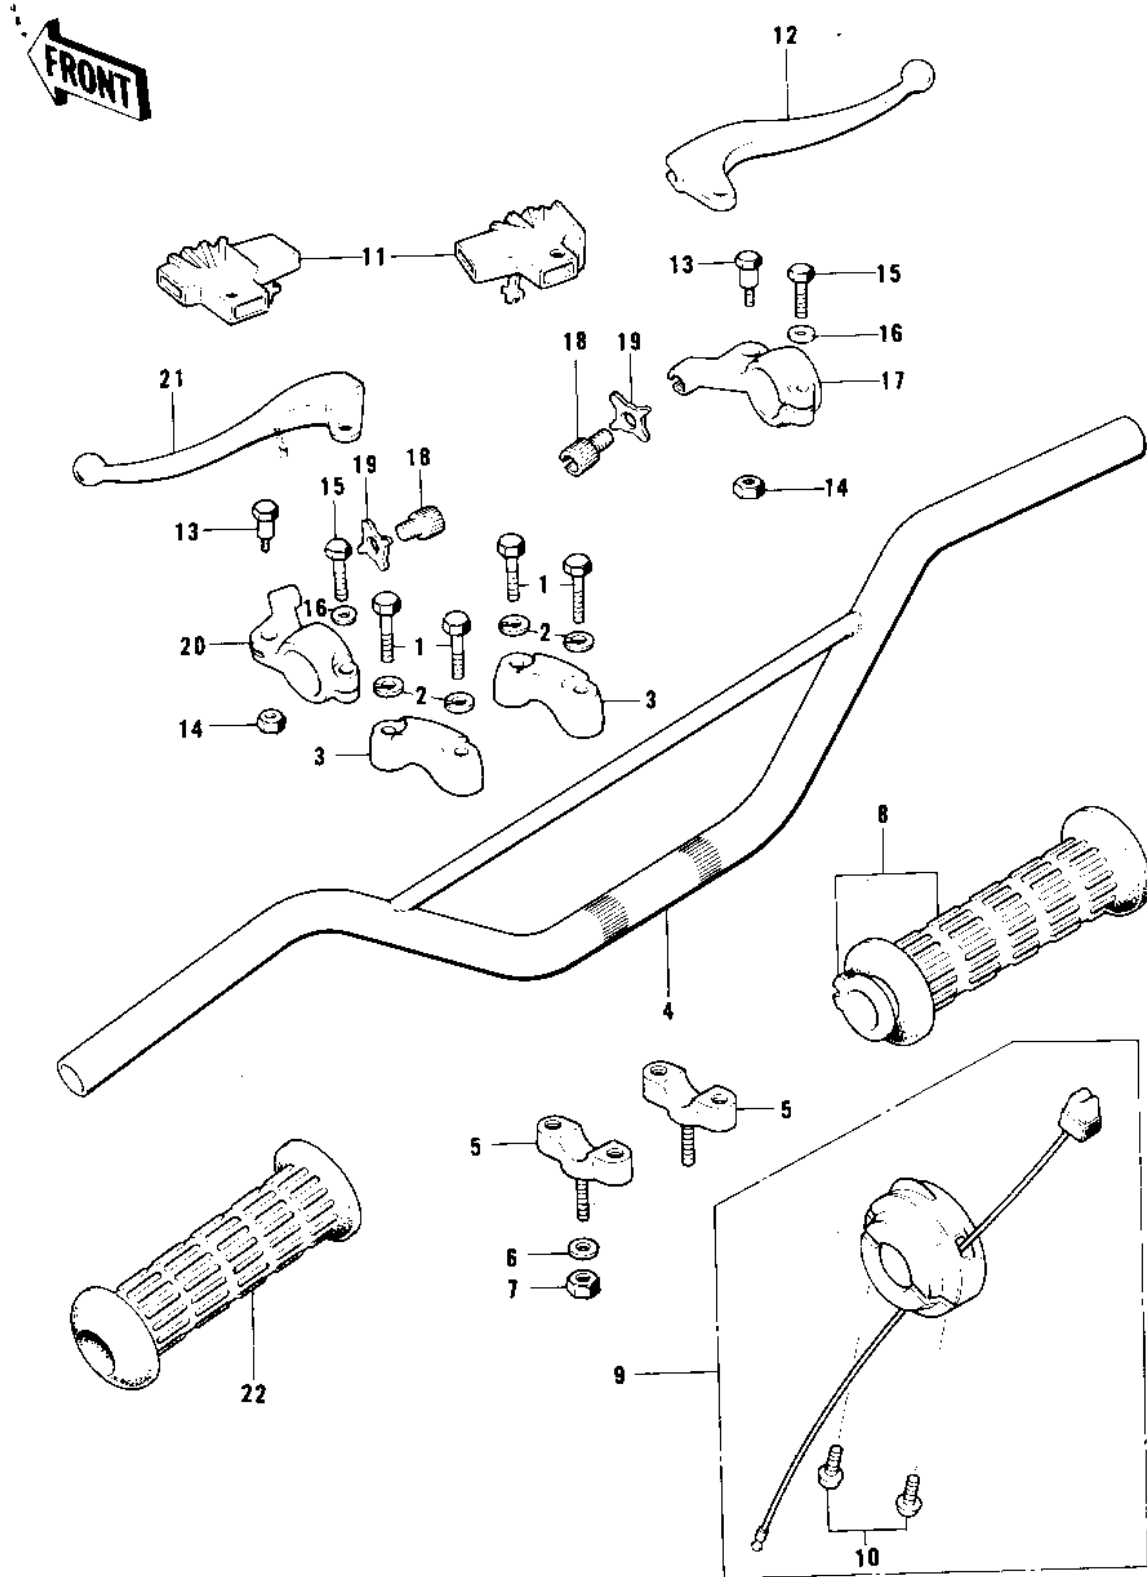

1976 KD80 PARTS DIAGRAM

HANDLEBAR

1976 KD80 PARTS LIST

HANDLEBAR

ITEM NAME	PART NUMBER	QUANTITY
BOLT 8X38 (Ref # 1)	92001-1405	
WASHER SPRING 8MM (Ref # 2)	461F0800	
HOLDER UPPER HANDLEBAR (Ref # 3)	46012-004	
HANDLEBAR (Ref # 4)	46004-024	
HOLDER,HANDLEBAR,BUFF (Ref # 5)	46012-002-80	
WASHER SPRING 10MM (Ref # 6)	461F1000	
NUT,10MM (Ref # 7)	314B1000	
GRIP ASSY-THROTTLE (Ref # 8)	46019-020	
GRIP ASSY,THROTTLE (Ref # 8)	46019-039	
CASE ASSY,R.H (Ref # 9)	46018-036	
CASE ASSY,R.H (Ref # 9)	46018-047	
SCREW-PAN-CROS,5X25 (Ref # 10)	220B0525	
BOOTS,LEVER HOLDER (Ref # 11)	49006-1017	
LEVER FRONT BRAKE (Ref # 12)	46058-004	
BOLT,HEX HEAD,5X22 (Ref # 13)	92007-046	
NUT-LOCK,5MM (Ref # 14)	92019-014	
BOLT, HEX HEAD 6X22 (Ref # 15)	110N0622	
WASHER PLAIN 6MM (Ref # 16)	411B0600	
HOLDER-FR BRAKE LEVER (Ref # 17)	46060-006	
SCREW,CABLE ADJUST (Ref # 18)	46055-009	
NUT-LOCK (Ref # 19)	46056-005	
HOLDER,CLUTCH LEVER (Ref # 20)	46094-010	
LEVER-CLUTCH (Ref # 21)	46092-015	
RUBBER-L.H GRIP (Ref # 22)	46075-019	
RUBBER,L.H GRIP (Ref # 22)	46075-029	