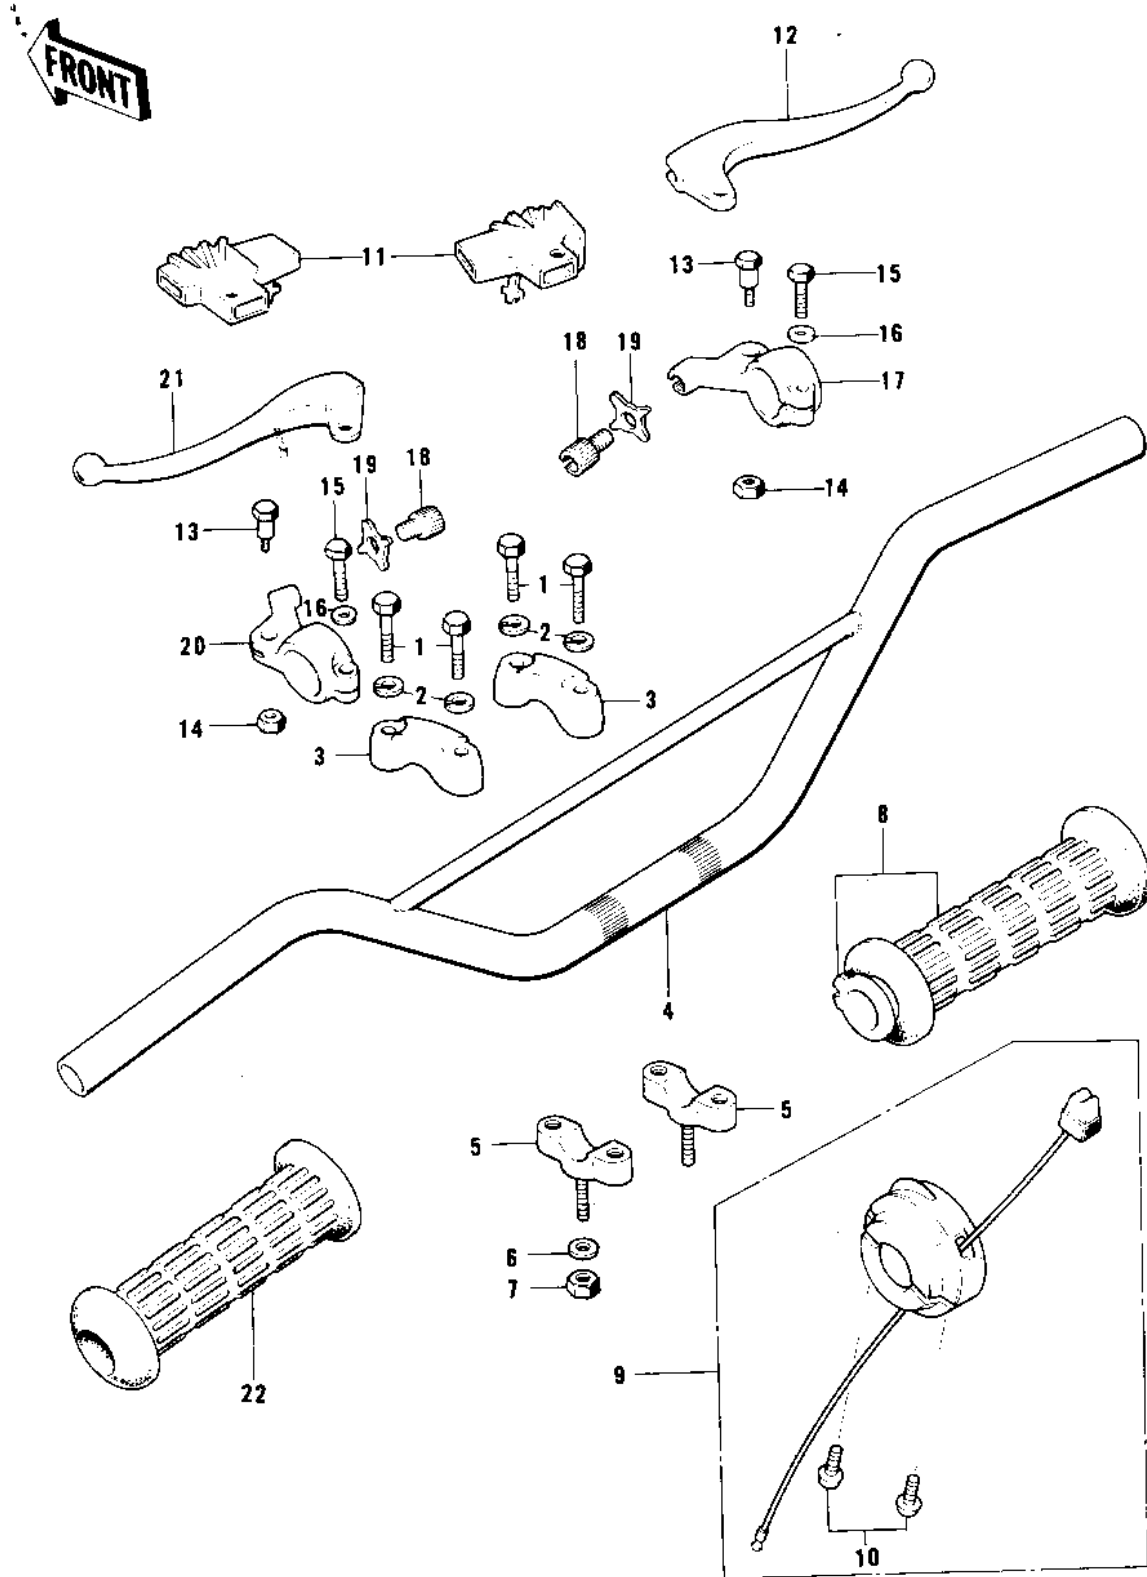

1975 KD80 PARTS DIAGRAM

HANDLEBAR

1975 KD80 PARTS LIST

HANDLEBAR

ITEM NAME	PART NUMBER	QUANTITY
BOLT 8X38 (Ref # 1)	92001-1405	4
WASHER SPRING 8MM (Ref # 2)	461F0800	4
HOLDER UPPER HANDLEBAR (Ref # 3)	46012-004	2
HANDLEBAR (Ref # 4)	46004-024	1
HOLDER,HANDLEBAR,BUFF (Ref # 5)	46012-002-80	2
WASHER SPRING 10MM (Ref # 6)	461F1000	2
NUT,10MM (Ref # 7)	314B1000	2
GRIP ASSY-THROTTLE (Ref # 8)	46019-020	1
GRIP ASSY,THROTTLE (Ref # 8)	46019-039	1
CASE ASSY,R.H (Ref # 9)	46018-036	1
CASE ASSY,R.H (Ref # 9)	46018-047	1
SCREW-PAN-CROS,5X25 (Ref # 10)	220B0525	2
BOOTS,LEVER HOLDER (Ref # 11)	49006-1017	2
LEVER FRONT BRAKE (Ref # 12)	46058-004	1
BOLT,HEX HEAD,5X22 (Ref # 13)	92007-046	2
NUT-LOCK,5MM (Ref # 14)	92019-014	2
BOLT, HEX HEAD 6X22 (Ref # 15)	110N0622	2
WASHER PLAIN 6MM (Ref # 16)	411B0600	2
HOLDER-FR BRAKE LEVER (Ref # 17)	46060-006	1
SCREW,CABLE ADJUST (Ref # 18)	46055-009	2
NUT-LOCK (Ref # 19)	46056-005	2
HOLDER,CLUTCH LEVER (Ref # 20)	46094-010	1
LEVER-CLUTCH (Ref # 21)	46092-015	1
RUBBER-L.H GRIP (Ref # 22)	46075-019	1
RUBBER,L.H GRIP (Ref # 22)	46075-029	1