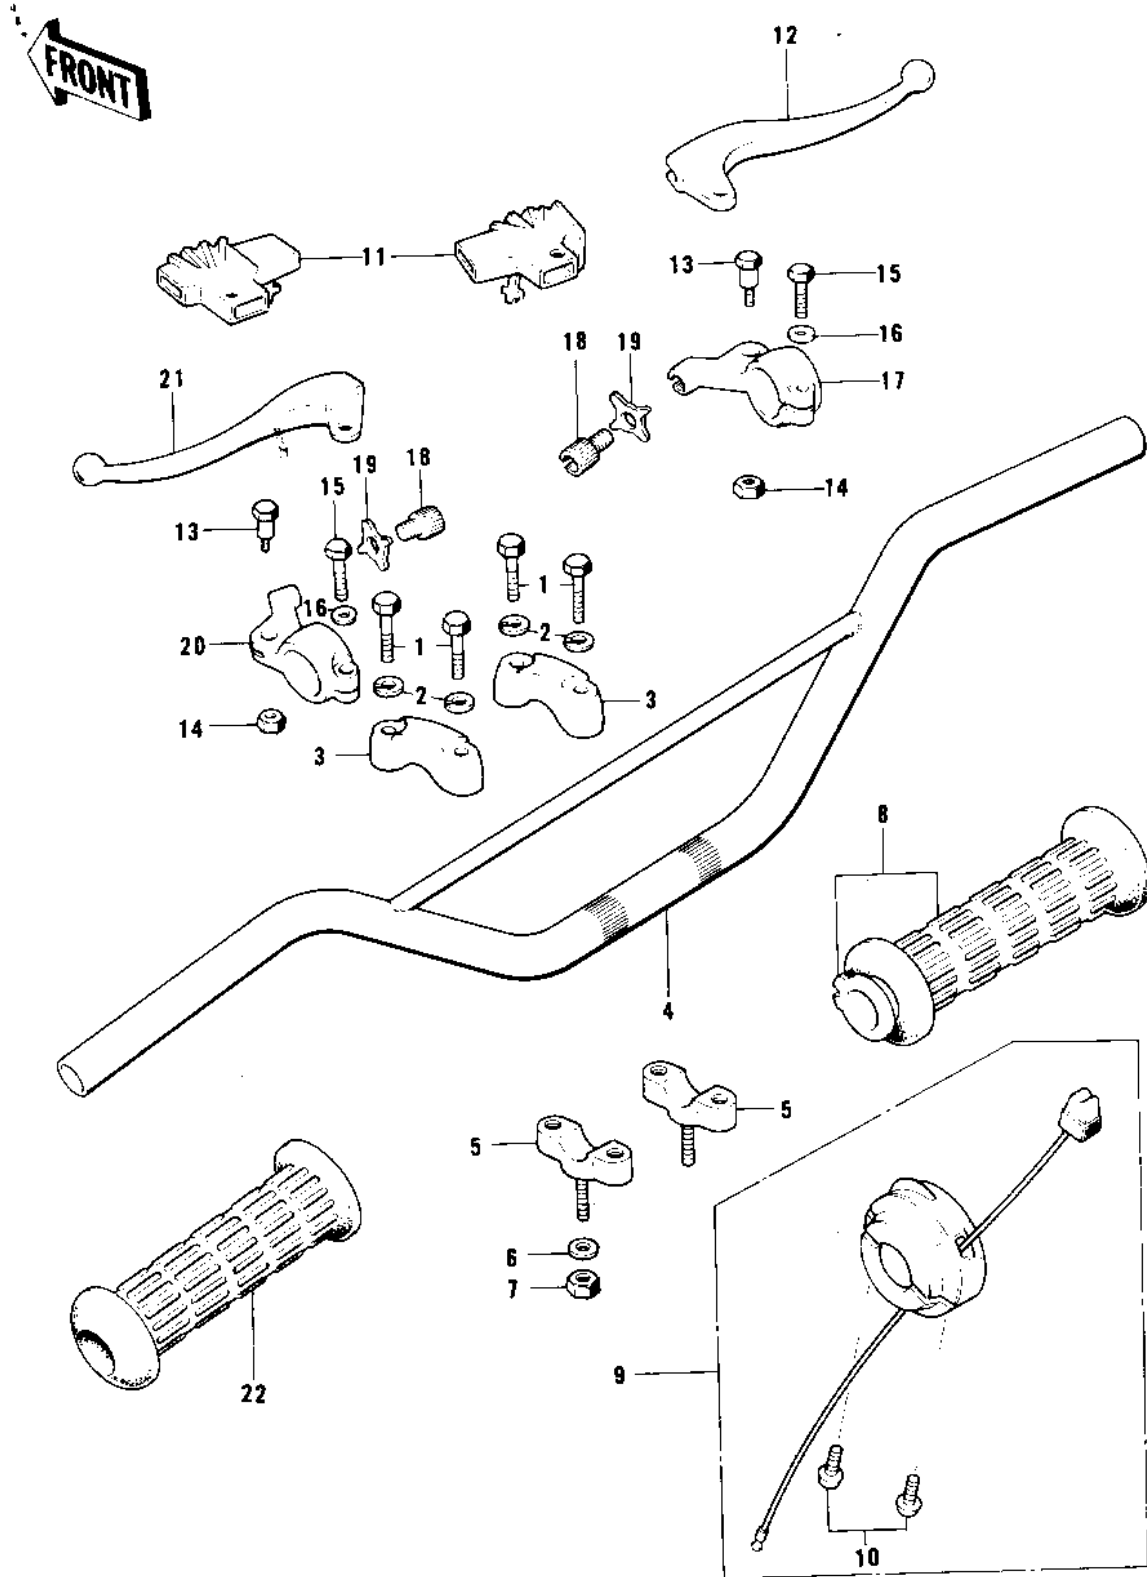

## 1975 KD80 PARTS DIAGRAM

### HANDLEBAR

## 1975 KD80 PARTS LIST

### HANDLEBAR

ITEM NAME	PART NUMBER	QUANTITY
BOLT 8X38 (Ref # 1)	92001-1405	1
WASHER SPRING 8MM (Ref # 2)	461F0800	1
HOLDER UPPER HANDLEBAR (Ref # 3)	46012-004	1
HANDLEBAR (Ref # 4)	46004-024	1
HOLDER,HANDLEBAR,BUFF (Ref # 5)	46012-002-80	1
WASHER SPRING 10MM (Ref # 6)	461F1000	1
NUT,10MM (Ref # 7)	314B1000	1
GRIP ASSY-THROTTLE (Ref # 8)	46019-020	1
GRIP ASSY,THROTTLE (Ref # 8)	46019-039	1
CASE ASSY,R.H (Ref # 9)	46018-036	1
CASE ASSY,R.H (Ref # 9)	46018-047	1
SCREW-PAN-CROS,5X25 (Ref # 10)	220B0525	1
BOOTS,LEVER HOLDER (Ref # 11)	49006-1017	1
LEVER FRONT BRAKE (Ref # 12)	46058-004	1
BOLT,HEX HEAD,5X22 (Ref # 13)	92007-046	1
NUT-LOCK,5MM (Ref # 14)	92019-014	1
BOLT, HEX HEAD 6X22 (Ref # 15)	110N0622	1
WASHER PLAIN 6MM (Ref # 16)	411B0600	1
HOLDER-FR BRAKE LEVER (Ref # 17)	46060-006	1
SCREW,CABLE ADJUST (Ref # 18)	46055-009	1
NUT-LOCK (Ref # 19)	46056-005	1
HOLDER,CLUTCH LEVER (Ref # 20)	46094-010	1
LEVER-CLUTCH (Ref # 21)	46092-015	1
RUBBER-L.H GRIP (Ref # 22)	46075-019	1
RUBBER,L.H GRIP (Ref # 22)	46075-029	1