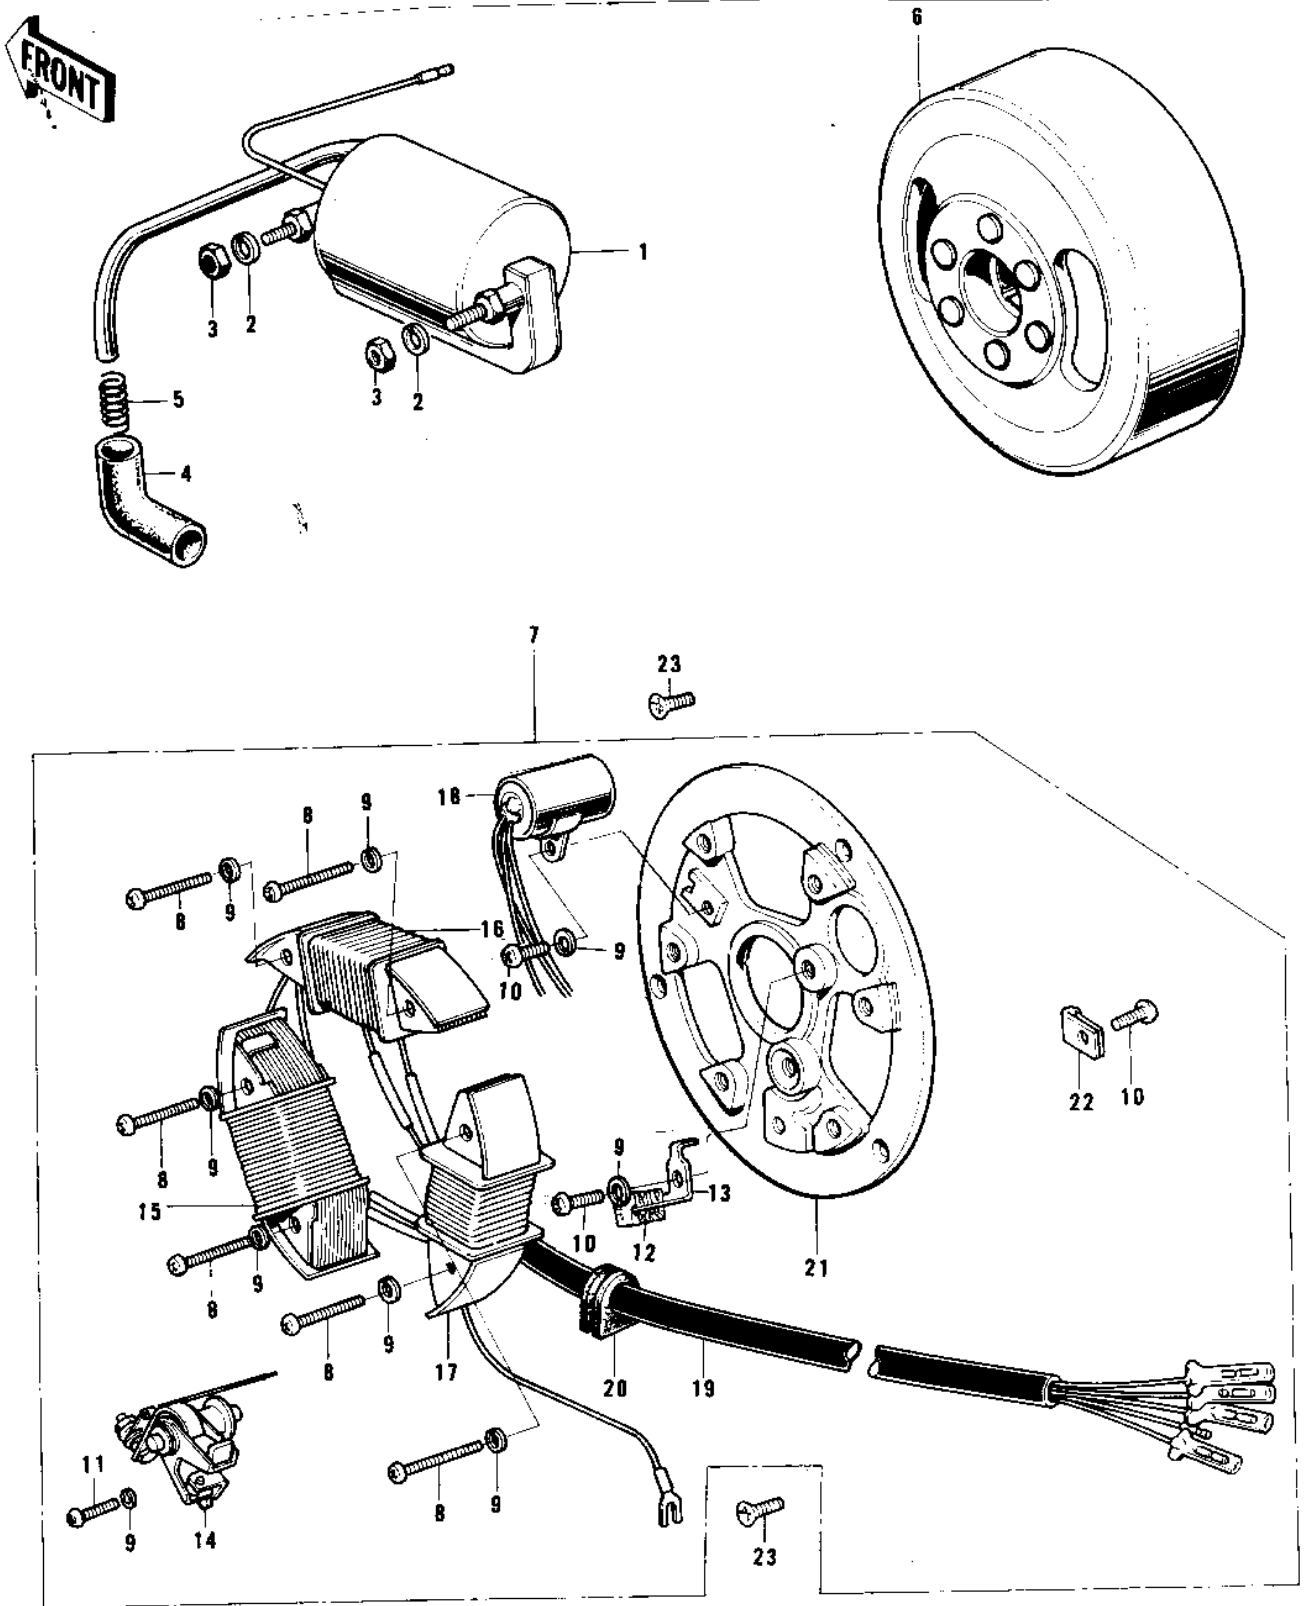

# 1976 KD80 PARTS DIAGRAM

# 1976 KD80 PARTS LIST

## IGNITION

ITEM NAME	PART NUMBER	QUANTITY
COIL,IGNITION (Ref # 1)	21121-1047	
WASHER SPRING 6MM (Ref # 2)	461F0600	
NUT 6MM (Ref # 3)	311B0600	
CAP SPARK PLUG (Ref # 4)	21130-009	
SPRING-SPARK PLUG CAP (Ref # 5)	92101-001	
FLYWHEEL (Ref # 6)	21050-017	
STATOR ASSY (Ref # 7)	21003-027	
SCREW PAN HEAD 4X30 (Ref # 8)	220E0430	
WASHER SPRING 4MM (Ref # 9)	461F0400	
SCREW PAN HEAD 4X6 (Ref # 10)	220B0406	
SCREW-PAN-CRSOSS,4X12 (Ref # 11)	220B0412	
FELT OIL (Ref # 12)	21019-005	
HOLDER,OIL FELT (Ref # 13)	21038-002	
BREAKER ASSY CONTACT (Ref # 14)	21008-006	
COIL A,LIGHTING (Ref # 15)	21047-022	
COIL A LIGHTING (Ref # 16)	21047-019	
COIL,EXCITING (Ref # 17)	21049-1004	
COIL,EXCITING (Ref # 17)	21049-1004	
CONDENSER (Ref # 18)	21013-006	
WIRING HARNESS,MAGNT (Ref # 19)	21029-031	
GROMMET WIRING HARN (Ref # 20)	21017-002	
PLATE-COIL,MAGNETO (Ref # 21)	21048-1002	
CLAMP WIRING HARNESS (Ref # 22)	21037-002	
SCREW CNTSNK HD 6X14 (Ref # 23)	221B0614	