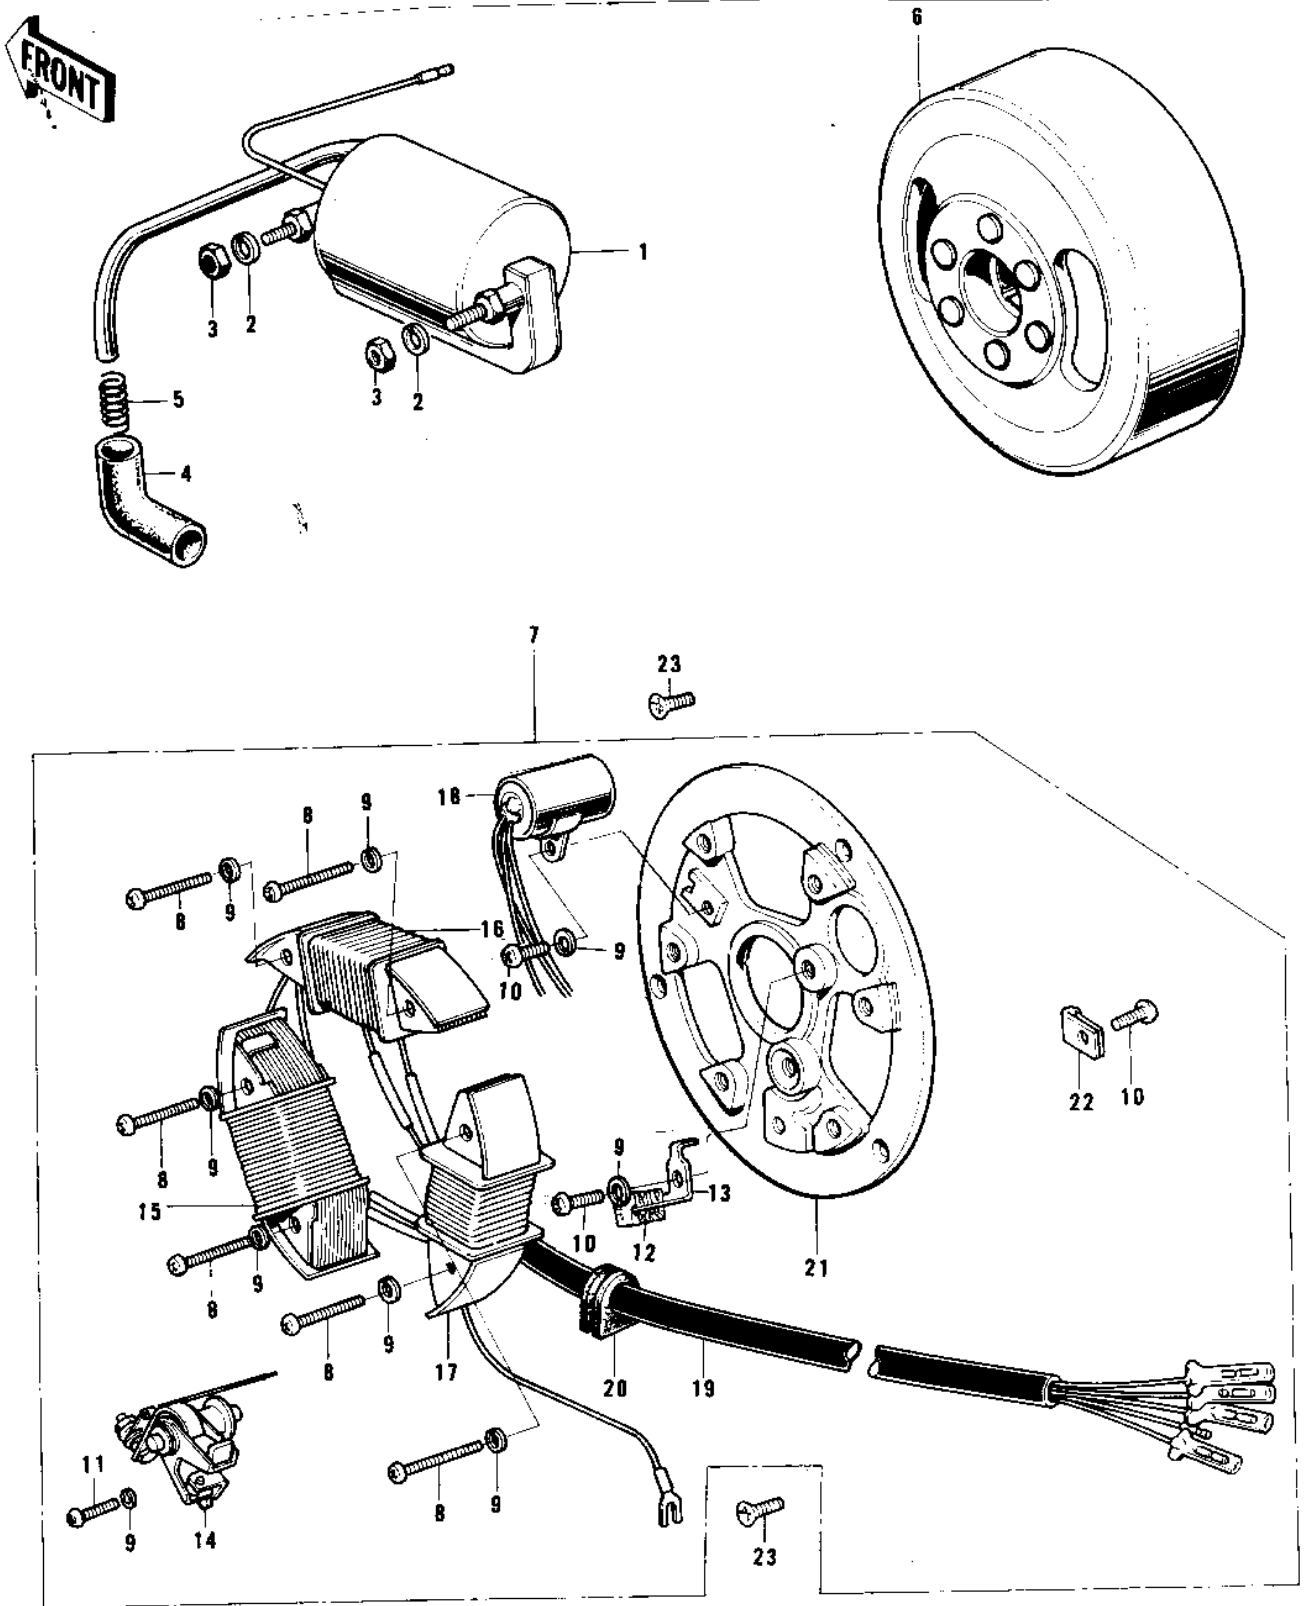

# 1975 KD80 PARTS DIAGRAM

# 1975 KD80 PARTS LIST

## IGNITION

ITEM NAME	PART NUMBER	QUANTITY
COIL,IGNITION (Ref # 1)	21121-1047	1
WASHER SPRING 6MM (Ref # 2)	461F0600	2
NUT 6MM (Ref # 3)	311B0600	2
CAP SPARK PLUG (Ref # 4)	21130-009	1
SPRING-SPARK PLUG CAP (Ref # 5)	92101-001	1
FLYWHEEL (Ref # 6)	21050-017	1
STATOR ASSY (Ref # 7)	21003-027	1
SCREW PAN HEAD 4X30 (Ref # 8)	220E0430	6
WASHER SPRING 4MM (Ref # 9)	461F0400	9
SCREW PAN HEAD 4X6 (Ref # 10)	220B0406	3
SCREW-PAN-CRSOSS,4X12 (Ref # 11)	220B0412	1
FELT OIL (Ref # 12)	21019-005	1
HOLDER,OIL FELT (Ref # 13)	21038-002	1
BREAKER ASSY CONTACT (Ref # 14)	21008-006	1
COIL A,LIGHTING (Ref # 15)	21047-022	1
COIL A LIGHTING (Ref # 16)	21047-019	1
COIL,EXCITING (Ref # 17)	21049-1004	1
COIL,EXCITING (Ref # 17)	21049-1004	1
CONDENSER (Ref # 18)	21013-006	1
WIRING HARNESS,MAGNT (Ref # 19)	21029-031	1
GROMMET WIRING HARN (Ref # 20)	21017-002	1
PLATE-COIL,MAGNETO (Ref # 21)	21048-1002	1
CLAMP WIRING HARNESS (Ref # 22)	21037-002	1
SCREW CNTSNK HD 6X14 (Ref # 23)	221B0614	2