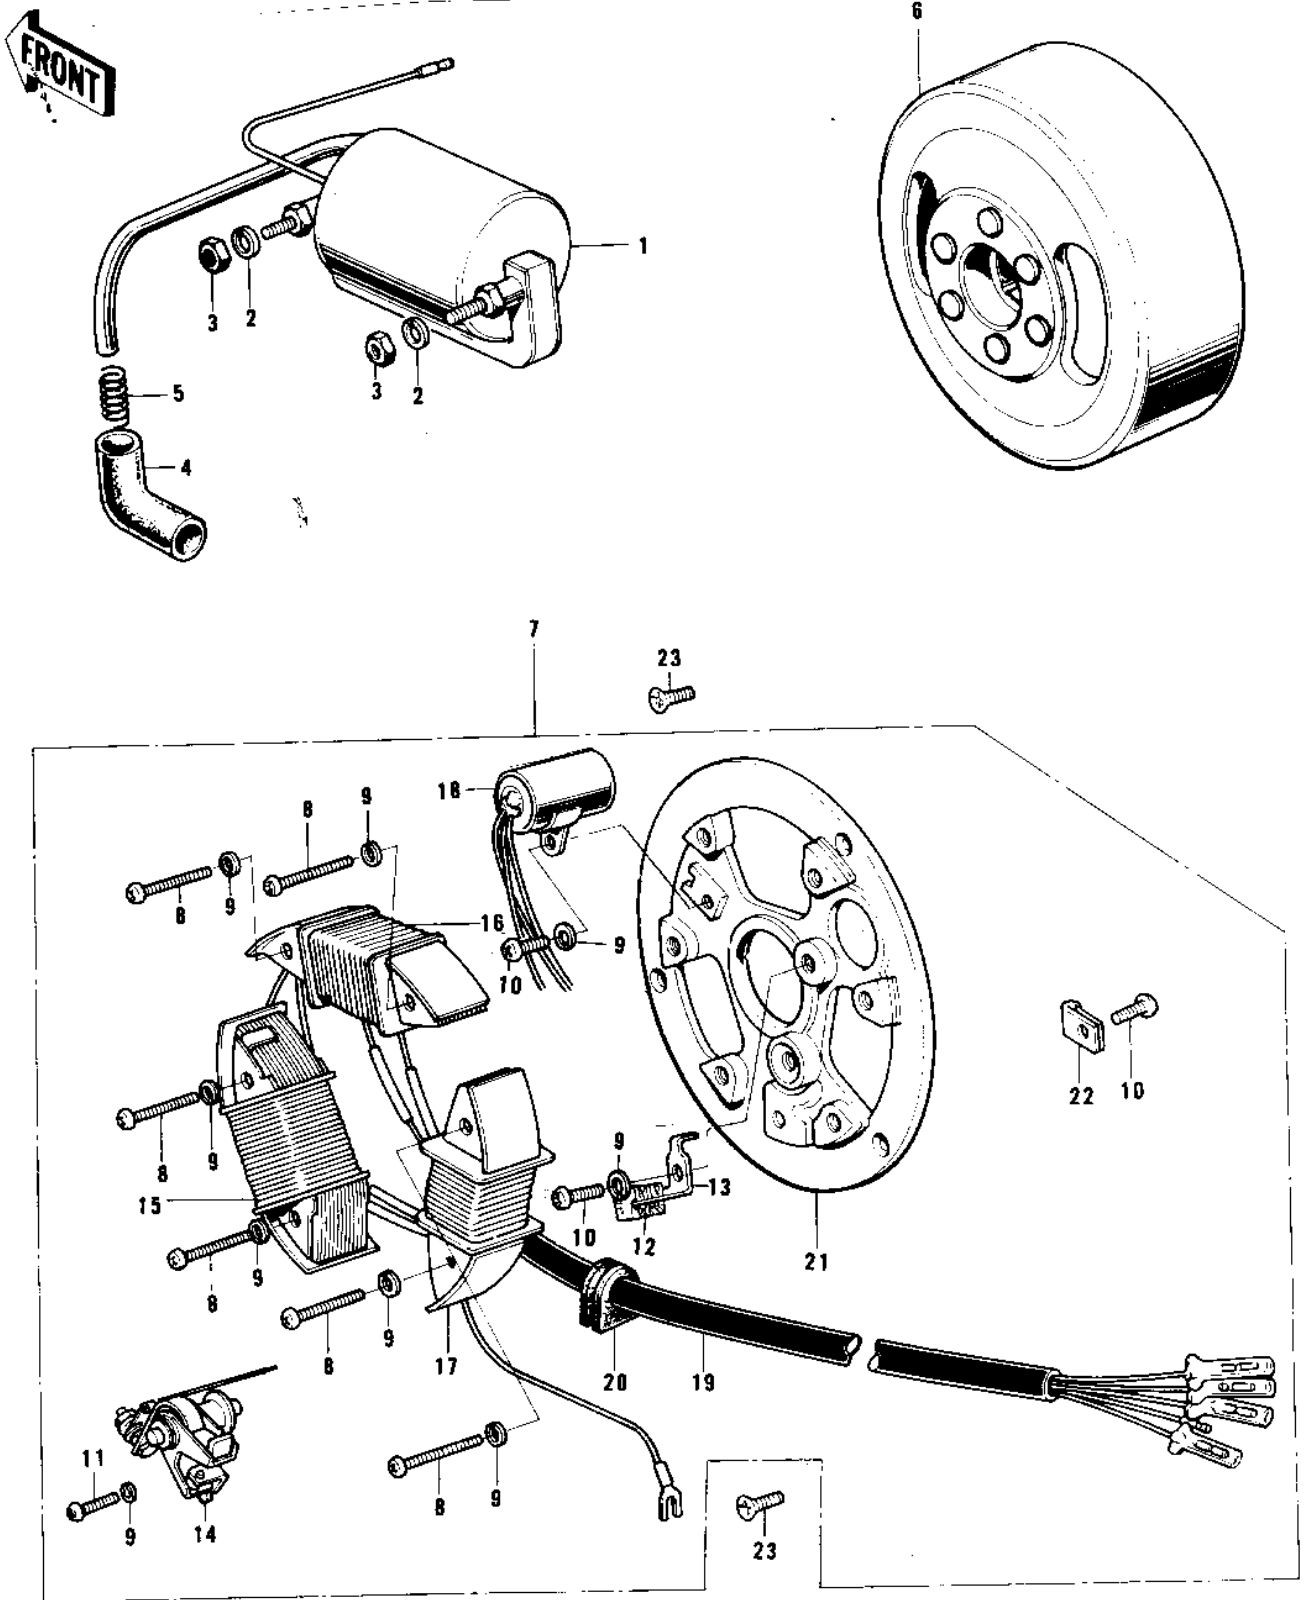

1975 KD80 PARTS DIAGRAM

IGNITION

1975 KD80 PARTS LIST

IGNITION

ITEM NAME	PART NUMBER	QUANTITY
COIL,IGNITION (Ref # 1)	21121-1047	1
WASHER SPRING 6MM (Ref # 2)	461F0600	1
NUT 6MM (Ref # 3)	311B0600	1
CAP SPARK PLUG (Ref # 4)	21130-009	1
SPRING-SPARK PLUG CAP (Ref # 5)	92101-001	1
FLYWHEEL (Ref # 6)	21050-017	1
STATOR ASSY (Ref # 7)	21003-027	1
SCREW PAN HEAD 4X30 (Ref # 8)	220E0430	1
WASHER SPRING 4MM (Ref # 9)	461F0400	1
SCREW PAN HEAD 4X6 (Ref # 10)	220B0406	1
SCREW-PAN-CRSOSS,4X12 (Ref # 11)	220B0412	1
FELT OIL (Ref # 12)	21019-005	1
HOLDER,OIL FELT (Ref # 13)	21038-002	1
BREAKER ASSY CONTACT (Ref # 14)	21008-006	1
COIL A,LIGHTING (Ref # 15)	21047-022	1
COIL A LIGHTING (Ref # 16)	21047-019	1
COIL,EXCITING (Ref # 17)	21049-1004	2
CONDENSER (Ref # 18)	21013-006	1
WIRING HARNESS,MAGNT (Ref # 19)	21029-031	1
GROMMET WIRING HARN (Ref # 20)	21017-002	1
PLATE-COIL,MAGNETO (Ref # 21)	21048-1002	1
CLAMP WIRING HARNESS (Ref # 22)	21037-002	1
SCREW CNTSNK HD 6X14 (Ref # 23)	221B0614	1