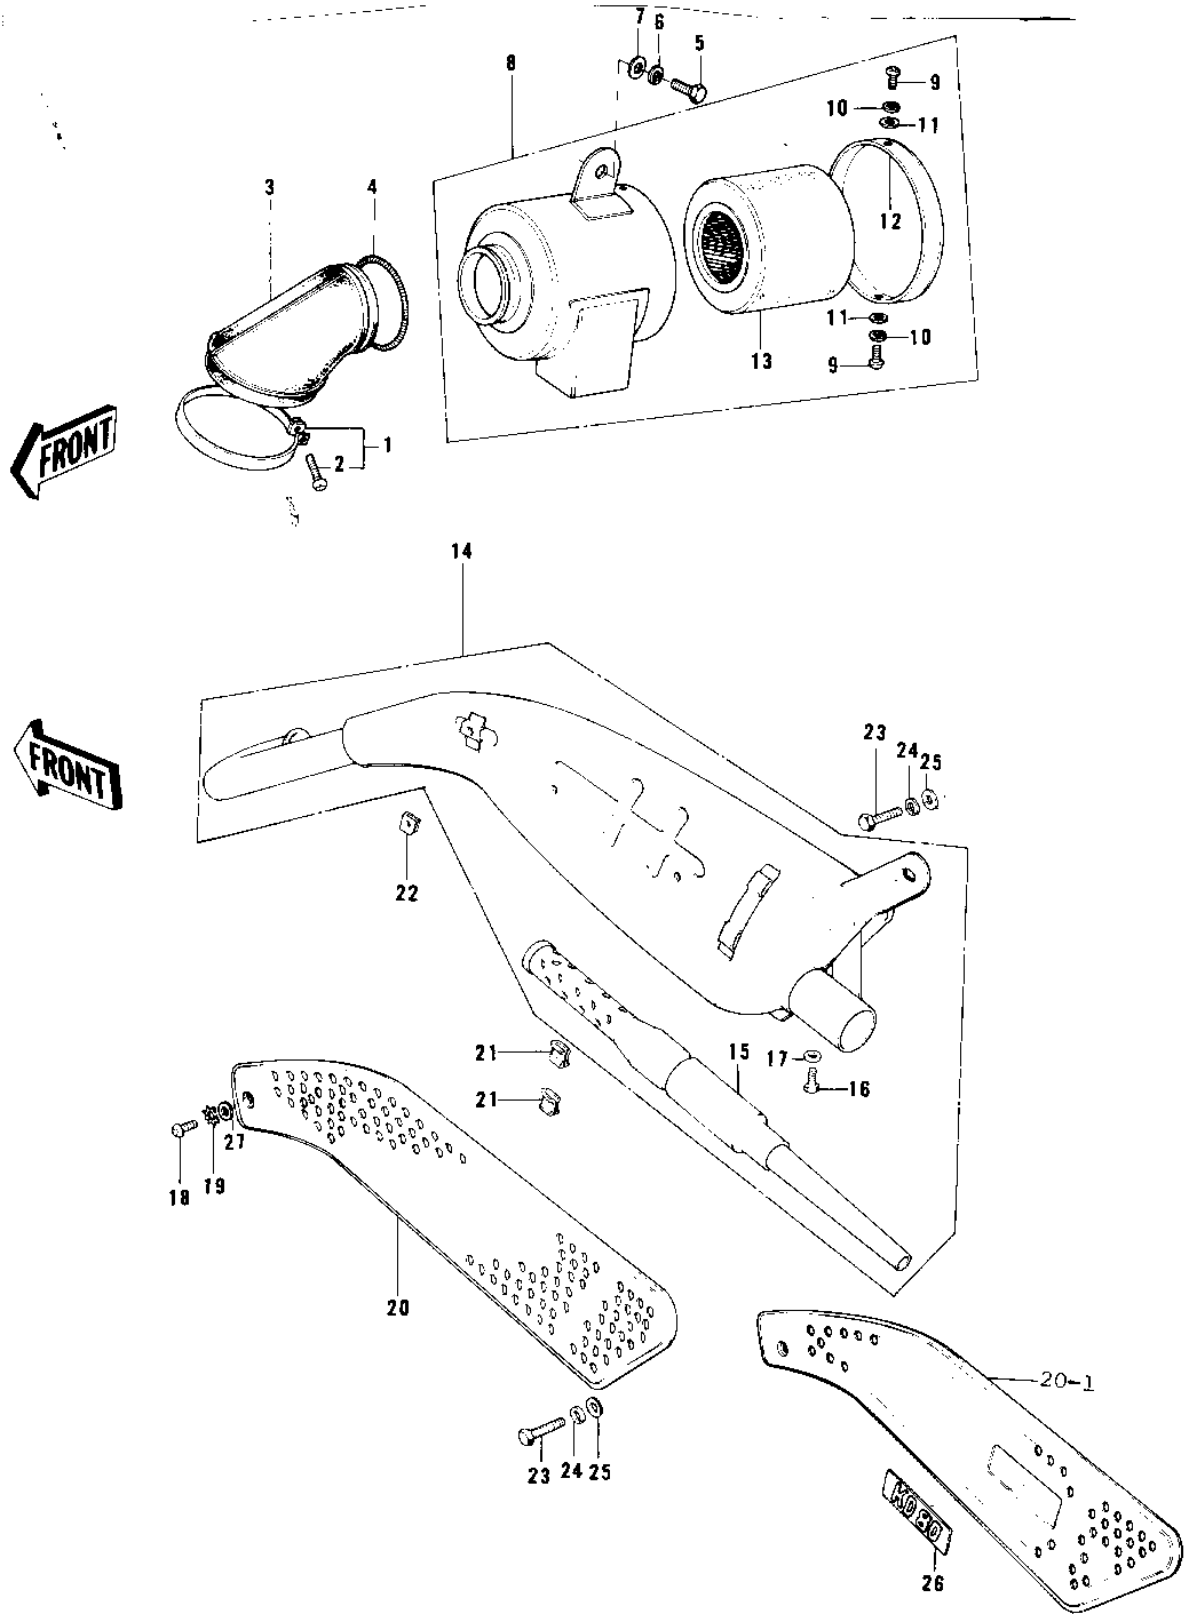

1976 KD80 PARTS DIAGRAM

AIR CLEANER/MUFFLER

1976 KD80 PARTS LIST

AIR CLEANER/MUFFLER

ITEM NAME	PART NUMBER	QUANTITY
CLAMP-AIR CLEANER (Ref # 1)	92037-068	
SCREW PAN HEAD 6X35 (Ref # 2)	220B0635	
CONNECTOR,AIR CLEANER (Ref # 3)	11026-009	
SPRING COIL (Ref # 4)	92081-047	
SCREW PAN HEAD 6X12 (Ref # 5)	220B0612	
WASHER SPRING 6MM (Ref # 6)	461F0600	
WASHER PLAIN 6MM (Ref # 7)	411B0600	
AIR CLEANER ASY,BLACK (Ref # 8)	11010-068-10	
SCREW PAN HEAD 5X8 (Ref # 9)	220B0508	
WASHER SPRING 5MM (Ref # 10)	461F0500	
WASHER PLAIN 5MM (Ref # 11)	411B0500	
CAP,AIR CLEANER (Ref # 12)	11012-041	
ELEMENT,AIR,CLNR (Ref # 13)	11013-044	
MUFFLER ASSY,F.BLACK (Ref # 14)	18001-167-21	
BAFFLE TUBE (Ref # 15)	18033-096	
BOLT,6X10 (Ref # 16)	112G0610	
WASHER PLAIN 6MM (Ref # 17)	410B0600	
SCREW PAN HEAD 6X12 (Ref # 18)	220E0612	
WASHER LOCK 6MM (Ref # 19)	463H0600	
COVER,MUFFLER (Ref # 20)	18064-018	
COVER,MUFFLER (Ref # 20-1)	18064-018	
INSULATOR (Ref # 21)	18065-007	
INSULATOR-HEAT (Ref # 22)	18065-009	
BOLT-SMALL-UPSET,8X16 (Ref # 23)	115G0816	
WASHER SPRING 8MM (Ref # 24)	461F0800	
WASHER PLAIN 8MM (Ref # 25)	411B0800	
EMBLEM,SIDE COVER (Ref # 26)	56018-217	
WASHER-PLAIN (Ref # 27)	92022-183	