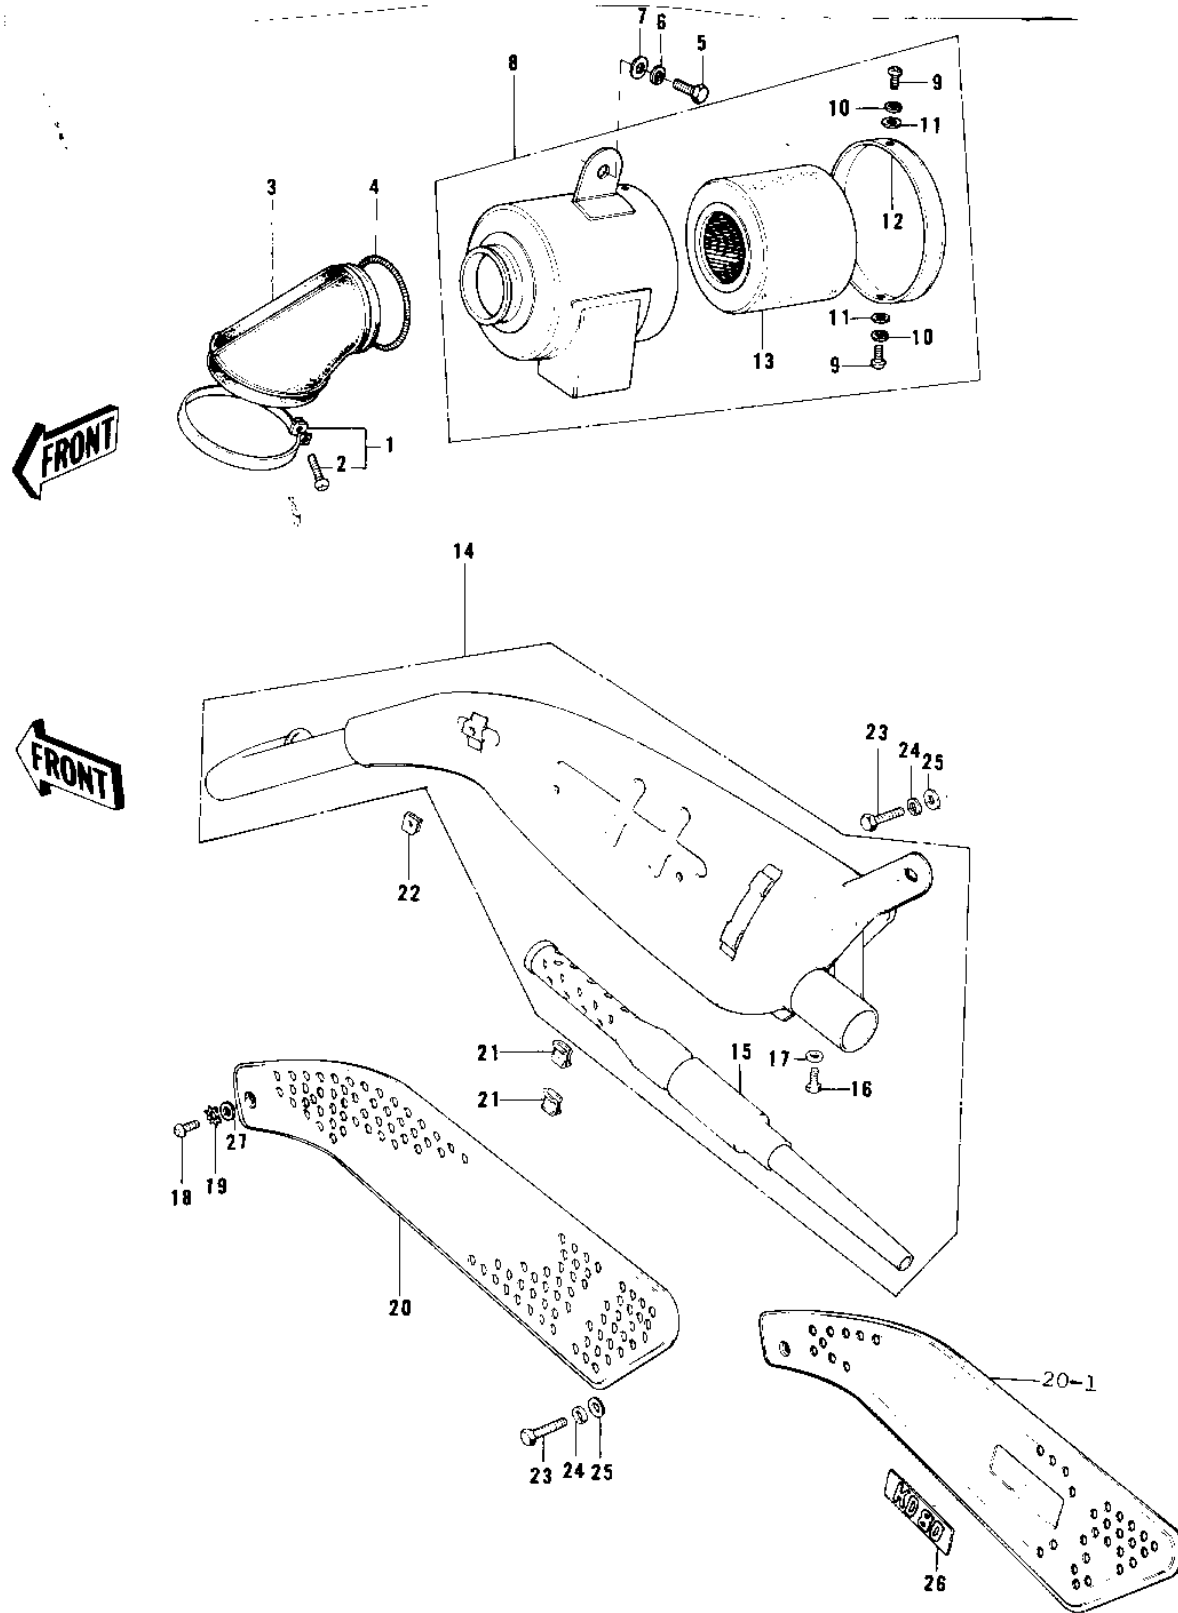

1975 KD80 PARTS DIAGRAM

AIR CLEANER/MUFFLER

1975 KD80 PARTS LIST

AIR CLEANER/MUFFLER

ITEM NAME	PART NUMBER	QUANTITY
CLAMP-AIR CLEANER (Ref # 1)	92037-068	1
SCREW PAN HEAD 6X35 (Ref # 2)	220B0635	1
CONNECTOR,AIR CLEANER (Ref # 3)	11026-009	1
SPRING COIL (Ref # 4)	92081-047	1
SCREW PAN HEAD 6X12 (Ref # 5)	220B0612	1
WASHER SPRING 6MM (Ref # 6)	461F0600	1
WASHER PLAIN 6MM (Ref # 7)	411B0600	1
AIR CLEANER ASY,BLACK (Ref # 8)	11010-068-10	1
SCREW PAN HEAD 5X8 (Ref # 9)	220B0508	1
WASHER SPRING 5MM (Ref # 10)	461F0500	1
WASHER PLAIN 5MM (Ref # 11)	411B0500	1
CAP,AIR CLEANER (Ref # 12)	11012-041	1
ELEMENT,AIR,CLNR (Ref # 13)	11013-044	1
MUFFLER ASSY,F.BLACK (Ref # 14)	18001-167-21	1
BAFFLE TUBE (Ref # 15)	18033-096	1
BOLT,6X10 (Ref # 16)	112G0610	1
WASHER PLAIN 6MM (Ref # 17)	410B0600	1
SCREW PAN HEAD 6X12 (Ref # 18)	220E0612	1
WASHER LOCK 6MM (Ref # 19)	463H0600	1
COVER,MUFFLER (Ref # 20)	18064-018	2
INSULATOR (Ref # 21)	18065-007	1
INSULATOR-HEAT (Ref # 22)	18065-009	1
BOLT-SMALL-UPSET,8X16 (Ref # 23)	115G0816	1
WASHER SPRING 8MM (Ref # 24)	461F0800	1
WASHER PLAIN 8MM (Ref # 25)	411B0800	1
EMBLEM,SIDE COVER (Ref # 26)	56018-217	1
WASHER-PLAIN (Ref # 27)	92022-183	1