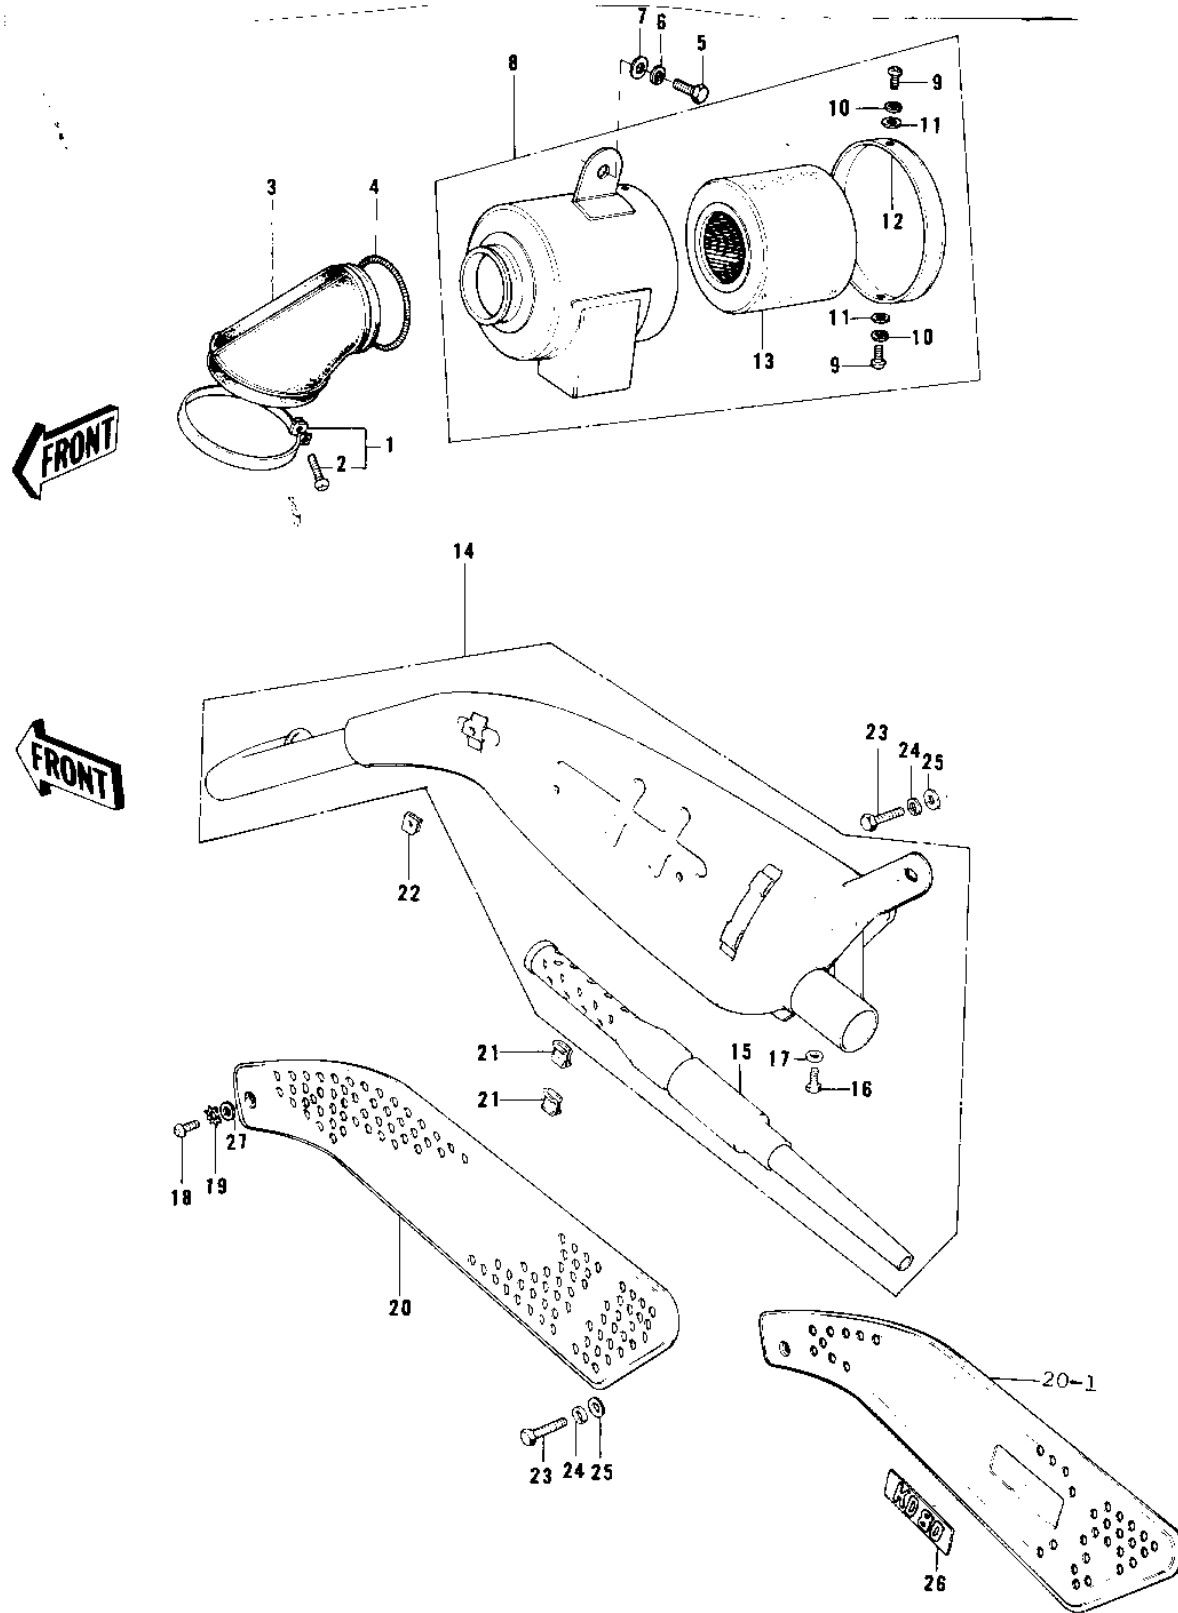

1975 KD80 PARTS DIAGRAM

AIR CLEANER/MUFFLER

1975 KD80 PARTS LIST

AIR CLEANER/MUFFLER

ITEM NAME	PART NUMBER	QUANTITY
CLAMP-AIR CLEANER (Ref # 1)	92037-068	1
SCREW PAN HEAD 6X35 (Ref # 2)	220B0635	1
CONNECTOR,AIR CLEANER (Ref # 3)	11026-009	1
SPRING COIL (Ref # 4)	92081-047	1
SCREW PAN HEAD 6X12 (Ref # 5)	220B0612	1
WASHER SPRING 6MM (Ref # 6)	461F0600	1
WASHER PLAIN 6MM (Ref # 7)	411B0600	1
AIR CLEANER ASY,BLACK (Ref # 8)	11010-068-10	1
SCREW PAN HEAD 5X8 (Ref # 9)	220B0508	2
WASHER SPRING 5MM (Ref # 10)	461F0500	2
WASHER PLAIN 5MM (Ref # 11)	411B0500	2
CAP,AIR CLEANER (Ref # 12)	11012-041	1
ELEMENT,AIR,CLNR (Ref # 13)	11013-044	1
MUFFLER ASSY,F.BLACK (Ref # 14)	18001-167-21	1
BAFFLE TUBE (Ref # 15)	18033-096	1
BOLT,6X10 (Ref # 16)	112G0610	2
WASHER PLAIN 6MM (Ref # 17)	410B0600	2
SCREW PAN HEAD 6X12 (Ref # 18)	220E0612	1
WASHER LOCK 6MM (Ref # 19)	463H0600	1
COVER,MUFFLER (Ref # 20)	18064-018	1
COVER,MUFFLER (Ref # 20-1)	18064-018	1
INSULATOR (Ref # 21)	18065-007	2
INSULATOR-HEAT (Ref # 22)	18065-009	1
BOLT-SMALL-UPSET,8X16 (Ref # 23)	115G0816	2
WASHER SPRING 8MM (Ref # 24)	461F0800	2
WASHER PLAIN 8MM (Ref # 25)	411B0800	2
EMBLEM,SIDE COVER (Ref # 26)	56018-217	1
WASHER-PLAIN (Ref # 27)	92022-183	2