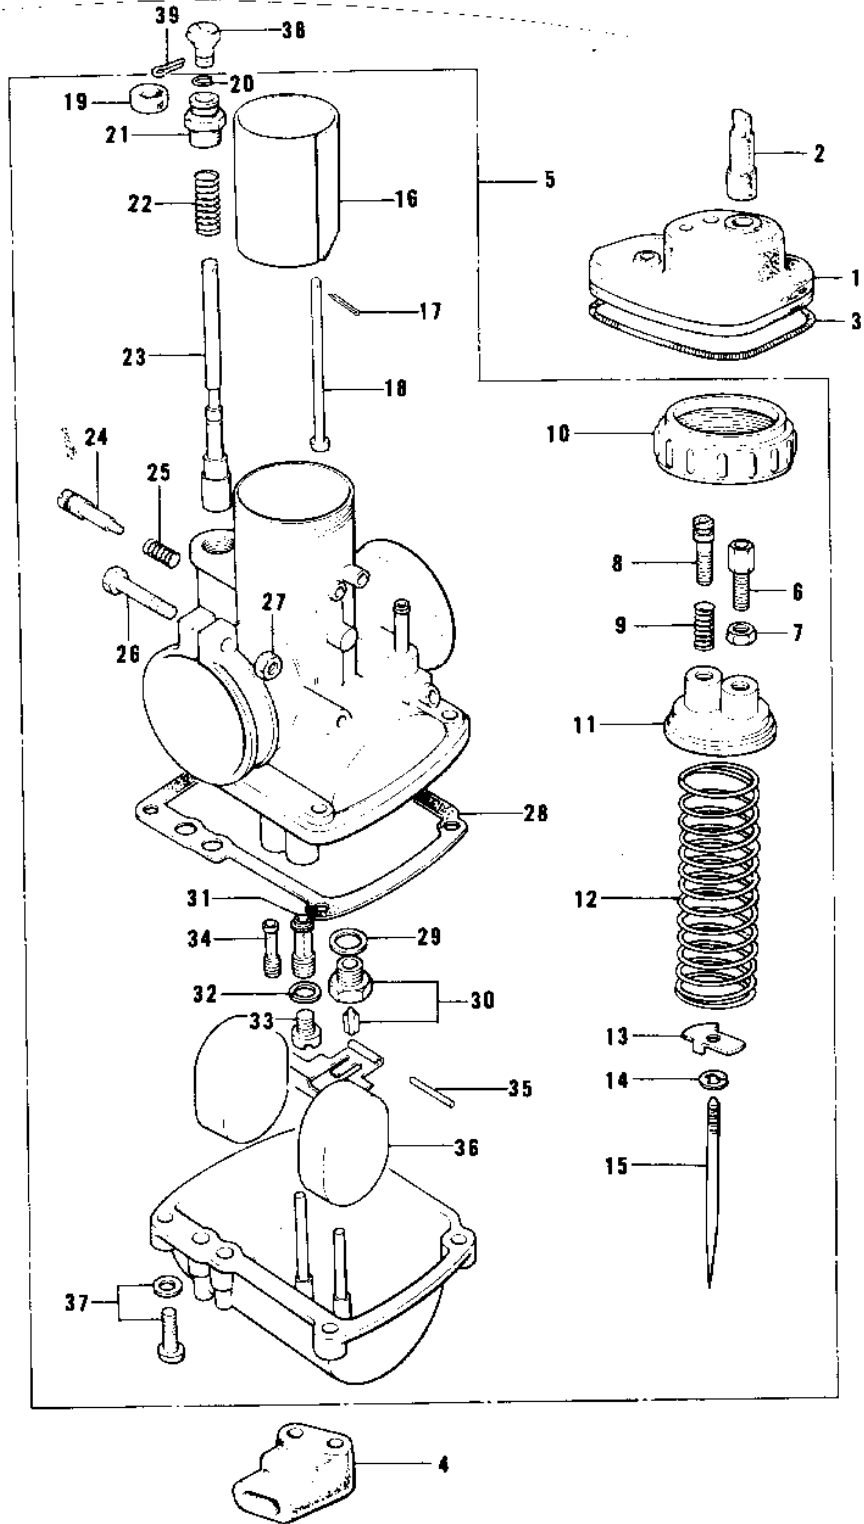

1976 KD80 PARTS DIAGRAM

CARBURETOR

FRONT

1976 KD80 PARTS LIST

CARBURETOR

ITEM NAME	PART NUMBER	QUANTITY
CAP,CARBURETOR (Ref # 1)	14038-035	
PLUG,CARBURETOR CAP (Ref # 2)	16147-001	
SPRING COIL (Ref # 3)	92081-047	
GROMMET,OVER FLOW (Ref # 4)	16136-007	
CARBURETOR ASSY (Ref # 5)	16001-251	
CABLE ADJUSTER (Ref # 6)	16002-002	
NUT CABLE ADJUST LOCK (Ref # 7)	16003-004	
SCREW,THROTTLE STOP (Ref # 8)	16021-002	
SPRING THR STOP SCREW (Ref # 9)	16022-005	
CAP MIXING CHAMBER (Ref # 10)	16004-010	
TOP MIXING CHAMBER (Ref # 11)	16005-005	
SPRING THROTTLE VALVE (Ref # 12)	16006-013	
SPRING SEAT,THRTL TL (Ref # 13)	16007-020	
CIRCLIP (Ref # 14)	16008-010	
JET NEEDLE 4EJ7 (Ref # 15)	16009-059	
VALVE,THROTTLE CA2.0 (Ref # 16)	16025-057	
PIN COTTER 1.2X10 (Ref # 17)	550D1210	
ROD,THROTTLE VLV STP (Ref # 18)	16024-012	
CAP,STARTER PLUNGER (Ref # 19)	16036-012	
CIRCLIP (Ref # 20)	92037-1077	
CAP,STARTER PLUNGER (Ref # 21)	16012-021	
SPRING,STARTER PLUNGR (Ref # 22)	16013-010	
PLUNGER,STARTER (Ref # 23)	16016-012	
SCREW PILOT AIR ADJST (Ref # 24)	16014-002	
SPRING-THR STOP SCREW (Ref # 25)	16022-007	
SCREW CLAMP (Ref # 26)	16010-004	
NUT 6MM (Ref # 27)	311B0600	
GASKET,FLOAT CHAMBER (Ref # 28)	16019-021	
WASHER VALVE SEAT (Ref # 29)	16029-002	

1976 KD80 PARTS LIST

CARBURETOR

ITEM NAME	PART NUMBER	QUANTITY
FLOAT VALVE ASSY (Ref # 30)	16030-001	
NEEDLE JET 0-6 (Ref # 31)	16017-089	
WASHER MAIN JET (Ref # 32)	16034-001	
MAIN JET, #A80 (Ref # 33)	92063-1030	
MAIN JET NO 75R (Ref # 33)	92063-109	
MAIN JET,#77.5R (Ref # 33)	92063-1032	
MAIN JET NO 82.5R (Ref # 33)	92063-124	
MAIN JET NO 85R (Ref # 33)	92063-093	
PILOT JET #17.5 ISO (Ref # 34)	92064-020	
FLOAT PIN (Ref # 35)	16032-003	
FLOAT (Ref # 36)	16031-015	
SCREW-FLOAT CHAMBER (Ref # 37)	16033-012	
KNOB,CARBURETOR (Ref # 38)	92077-022	
PIN COTTER 1.6X15 (Ref # 39)	550D1615	