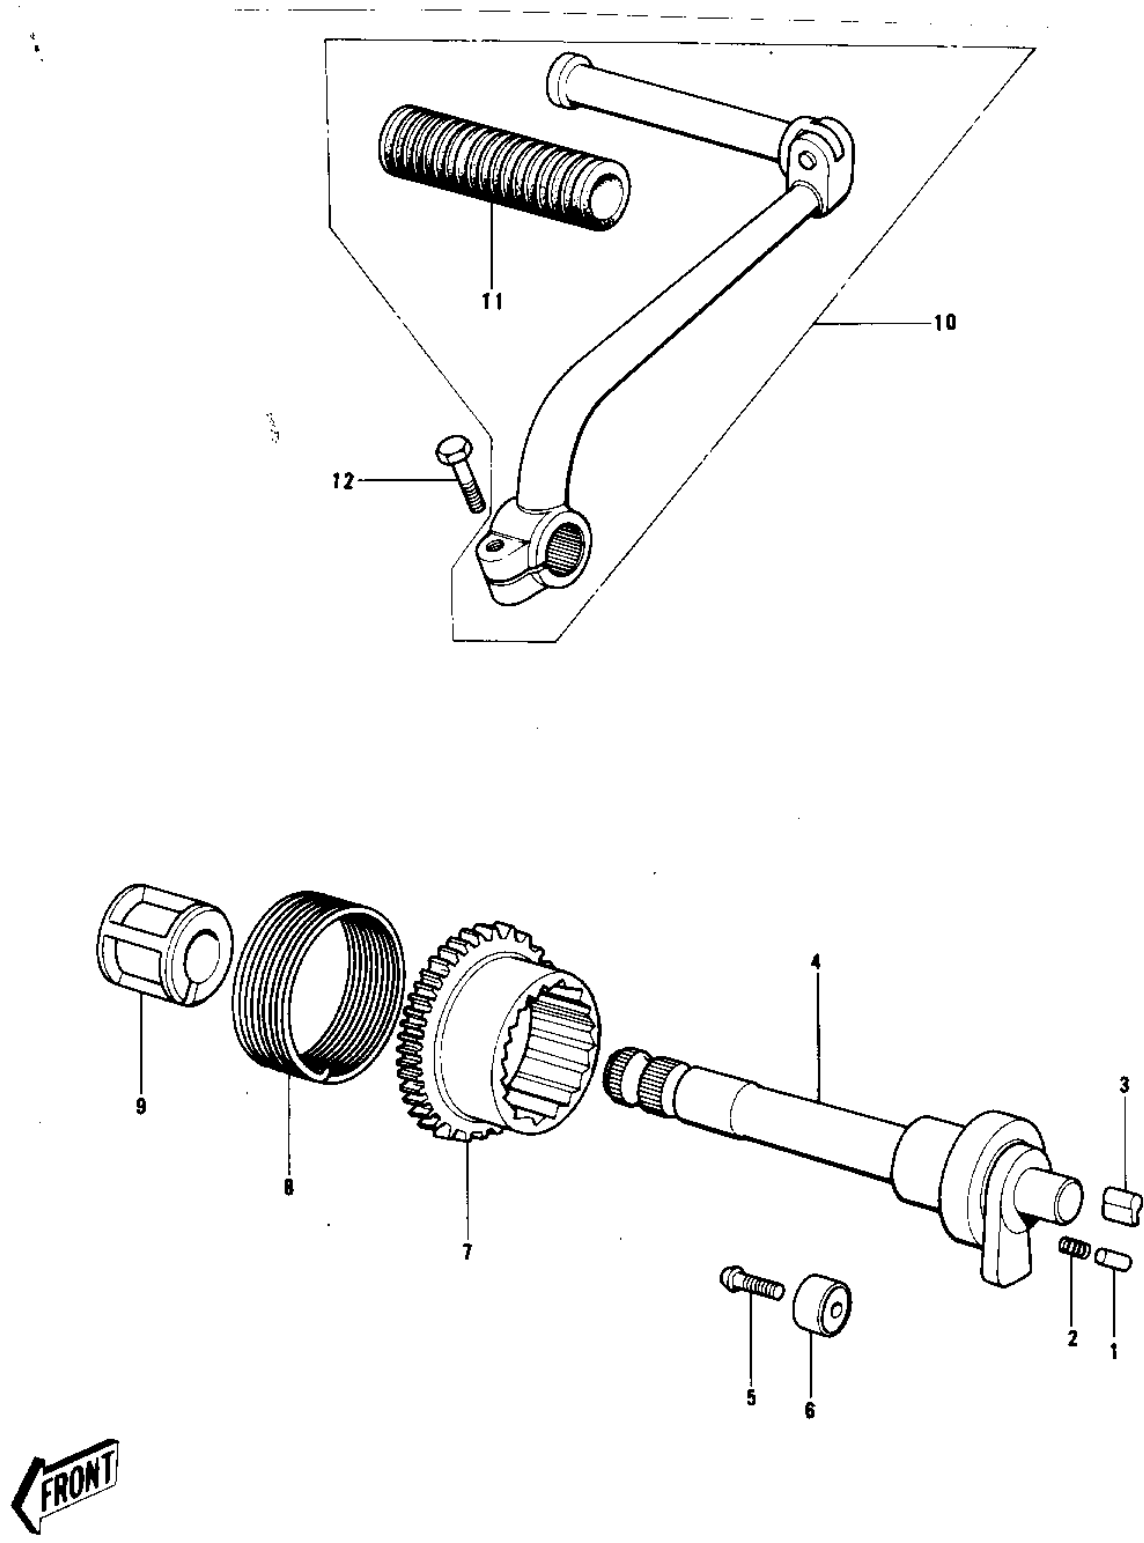

# 1976 KD80 PARTS DIAGRAM

# 1976 KD80 PARTS LIST

## KICKSTARTER MECHANISM

ITEM NAME	PART NUMBER	QUANTITY
P/N,KICKSTARTER PAWL (Ref # 1)	92043-013	
SPRING KICK PAWL (Ref # 2)	92081-014	
PAWL KICKSTARTER (Ref # 3)	13069-005	
SHAFT-KICK (Ref # 4)	13066-1022	
SCREW CNTSNK HD 6X20 (Ref # 5)	221B0620	
STOPPER KICKSTARTER (Ref # 6)	13072-003	
GEAR KICKSTARTER (Ref # 7)	13068-007	
SPRING KICKSTARTER (Ref # 8)	92083-004	
GUIDE KICK SPRING (Ref # 9)	13070-003	
PEDAL, KICKSTARTER (Ref # 10)	13064-007	
RUBBER KICK PEDAL (Ref # 11)	13063-002	
BOLT-SMALL-UPSET 8X25 (Ref # 12)	115G0825	