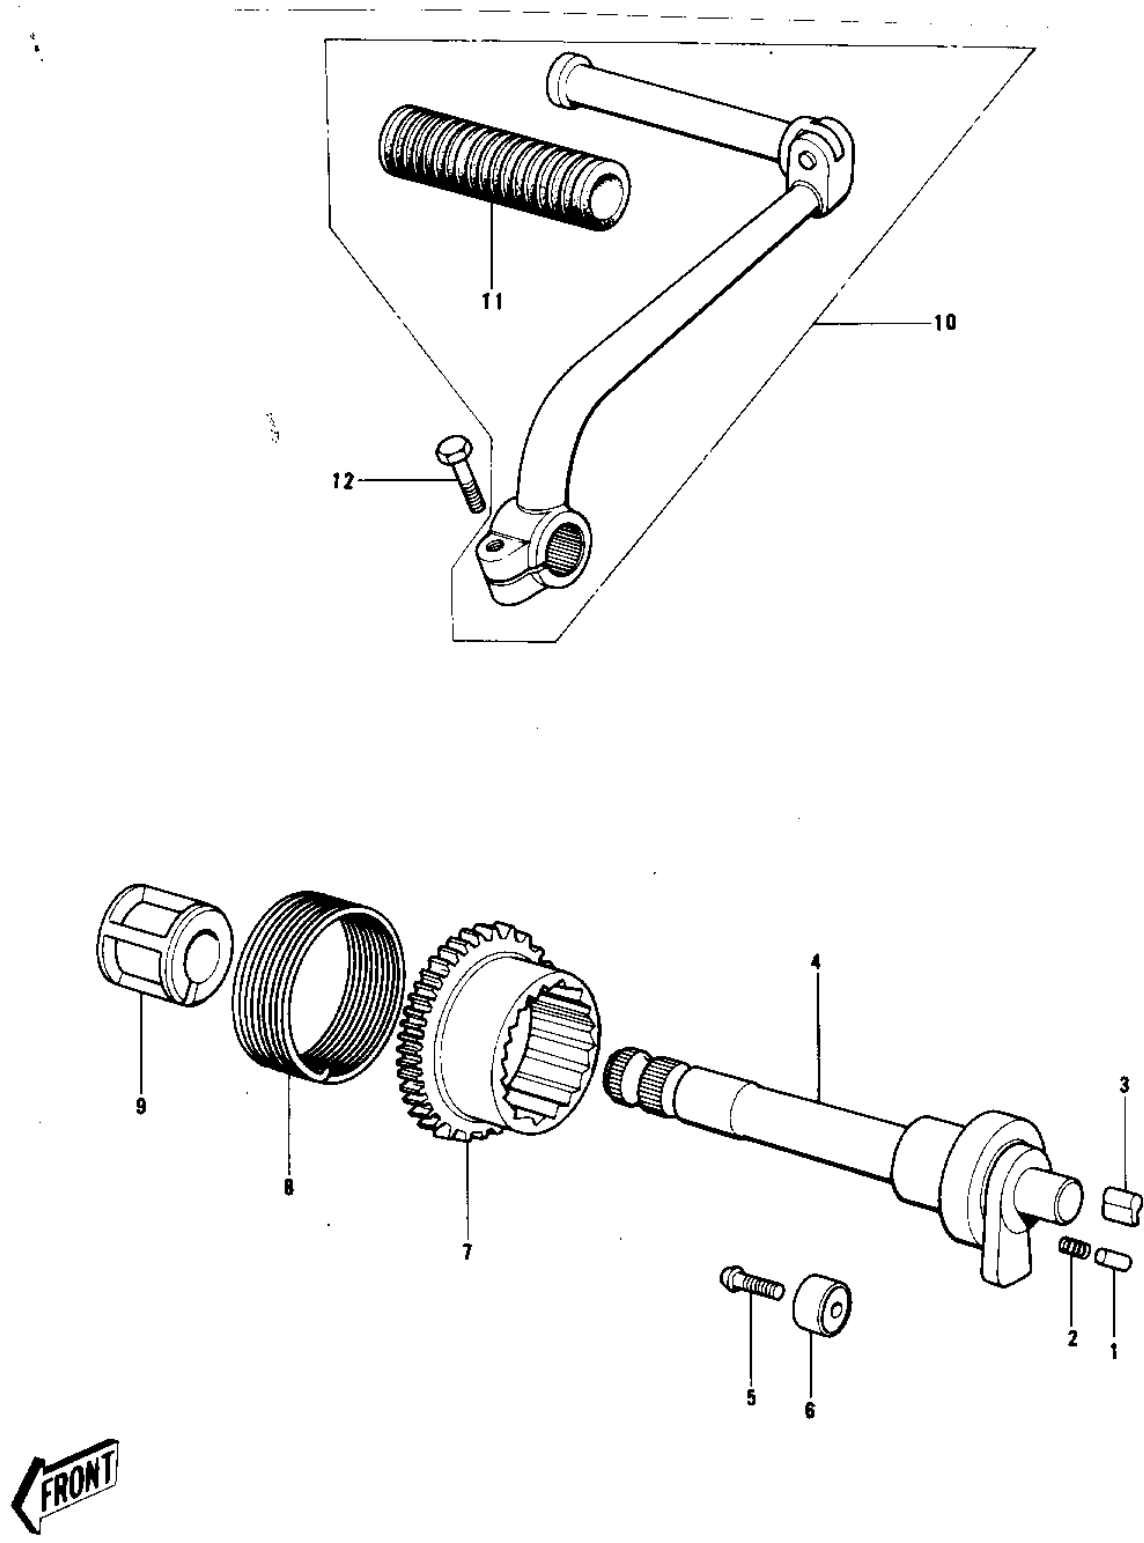

## 1975 KD80 PARTS DIAGRAM

## 1975 KD80 PARTS LIST

### KICKSTARTER MECHANISM

ITEM NAME	PART NUMBER	QUANTITY
P/N,KICKSTARTER PAWL (Ref # 1)	92043-013	1
SPRING KICK PAWL (Ref # 2)	92081-014	1
PAWL KICKSTARTER (Ref # 3)	13069-005	1
SHAFT-KICK (Ref # 4)	13066-1022	1
SCREW CNTSNK HD 6X20 (Ref # 5)	221B0620	1
STOPPER KICKSTARTER (Ref # 6)	13072-003	1
GEAR KICKSTARTER (Ref # 7)	13068-007	1
SPRING KICKSTARTER (Ref # 8)	92083-004	1
GUIDE KICK SPRING (Ref # 9)	13070-003	1
PEDAL, KICKSTARTER (Ref # 10)	13064-007	1
RUBBER KICK PEDAL (Ref # 11)	13063-002	1
BOLT-SMALL-UPSET 8X25 (Ref # 12)	115G0825	1