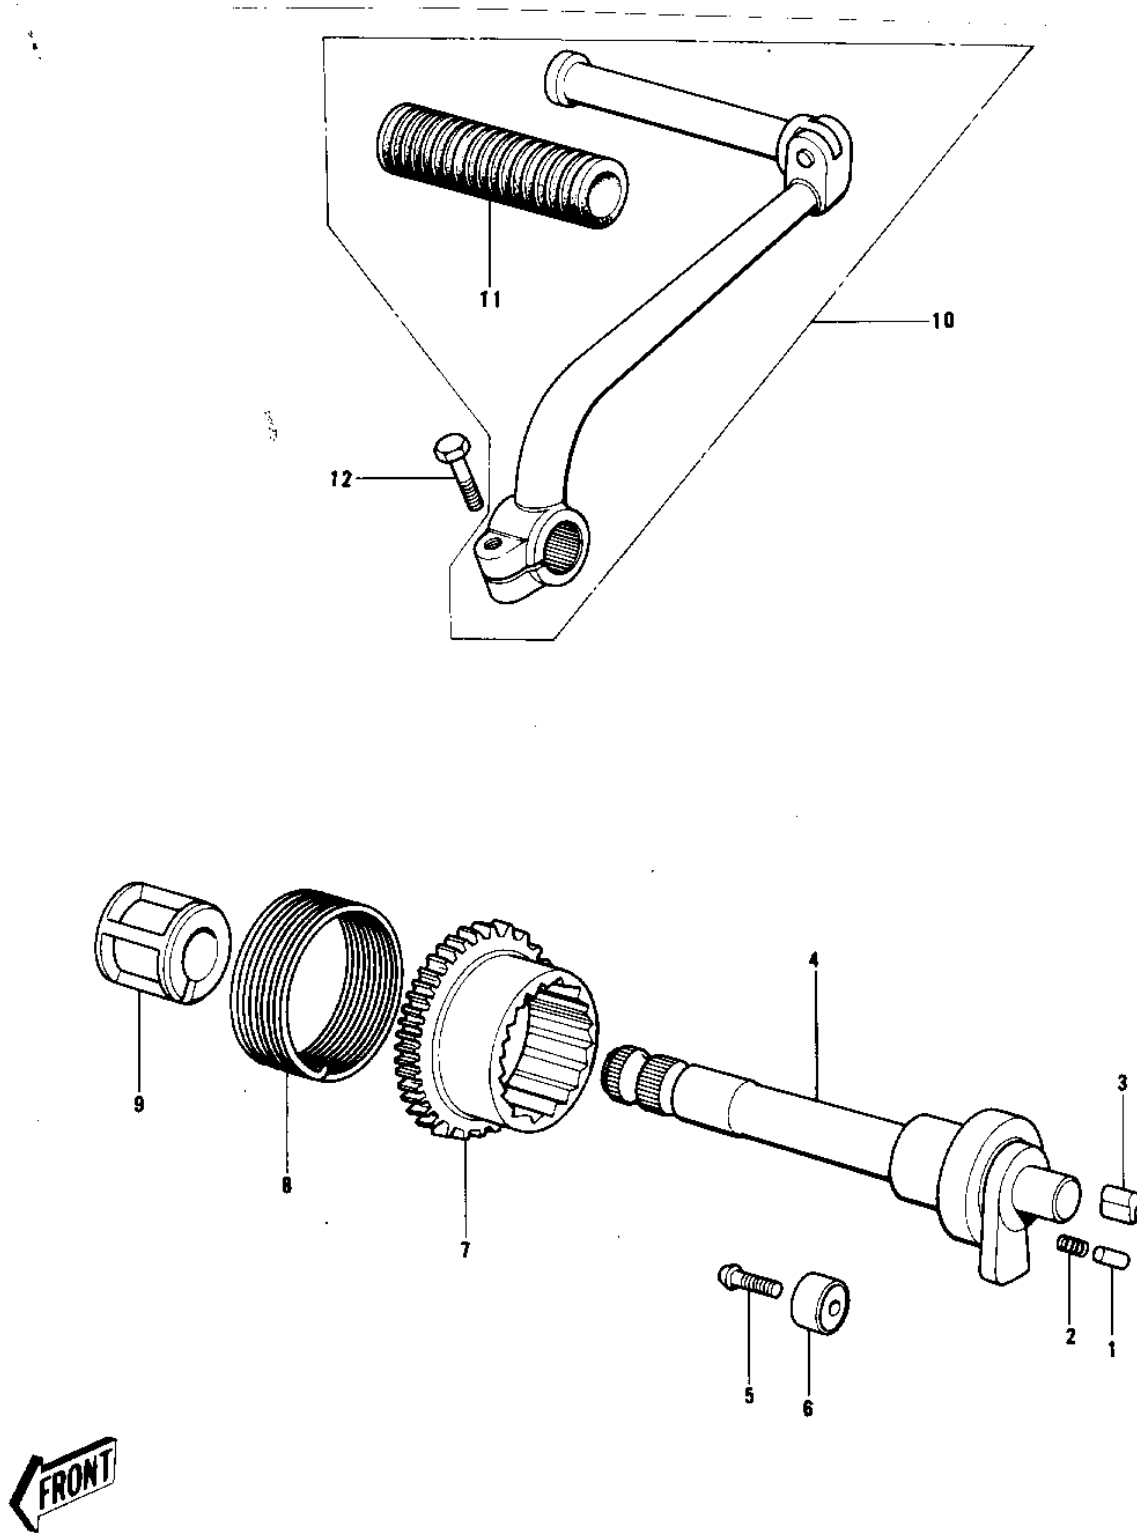

# 1975 KD80 PARTS DIAGRAM

# 1975 KD80 PARTS LIST

## KICKSTARTER MECHANISM

ITEM NAME	PART NUMBER	QUANTITY
P/N,KICKSTARTER PAWL (Ref # 1)	92043-013	1
SPRING KICK PAWL (Ref # 2)	92081-014	1
PAWL KICKSTARTER (Ref # 3)	13069-005	1
SHAFT-KICK (Ref # 4)	13066-1022	1
SCREW CNTSNK HD 6X20 (Ref # 5)	221B0620	1
STOPPER KICKSTARTER (Ref # 6)	13072-003	1
GEAR KICKSTARTER (Ref # 7)	13068-007	1
SPRING KICKSTARTER (Ref # 8)	92083-004	1
GUIDE KICK SPRING (Ref # 9)	13070-003	1
PEDAL, KICKSTARTER (Ref # 10)	13064-007	1
RUBBER KICK PEDAL (Ref # 11)	13063-002	1
BOLT-SMALL-UPSET 8X25 (Ref # 12)	115G0825	1