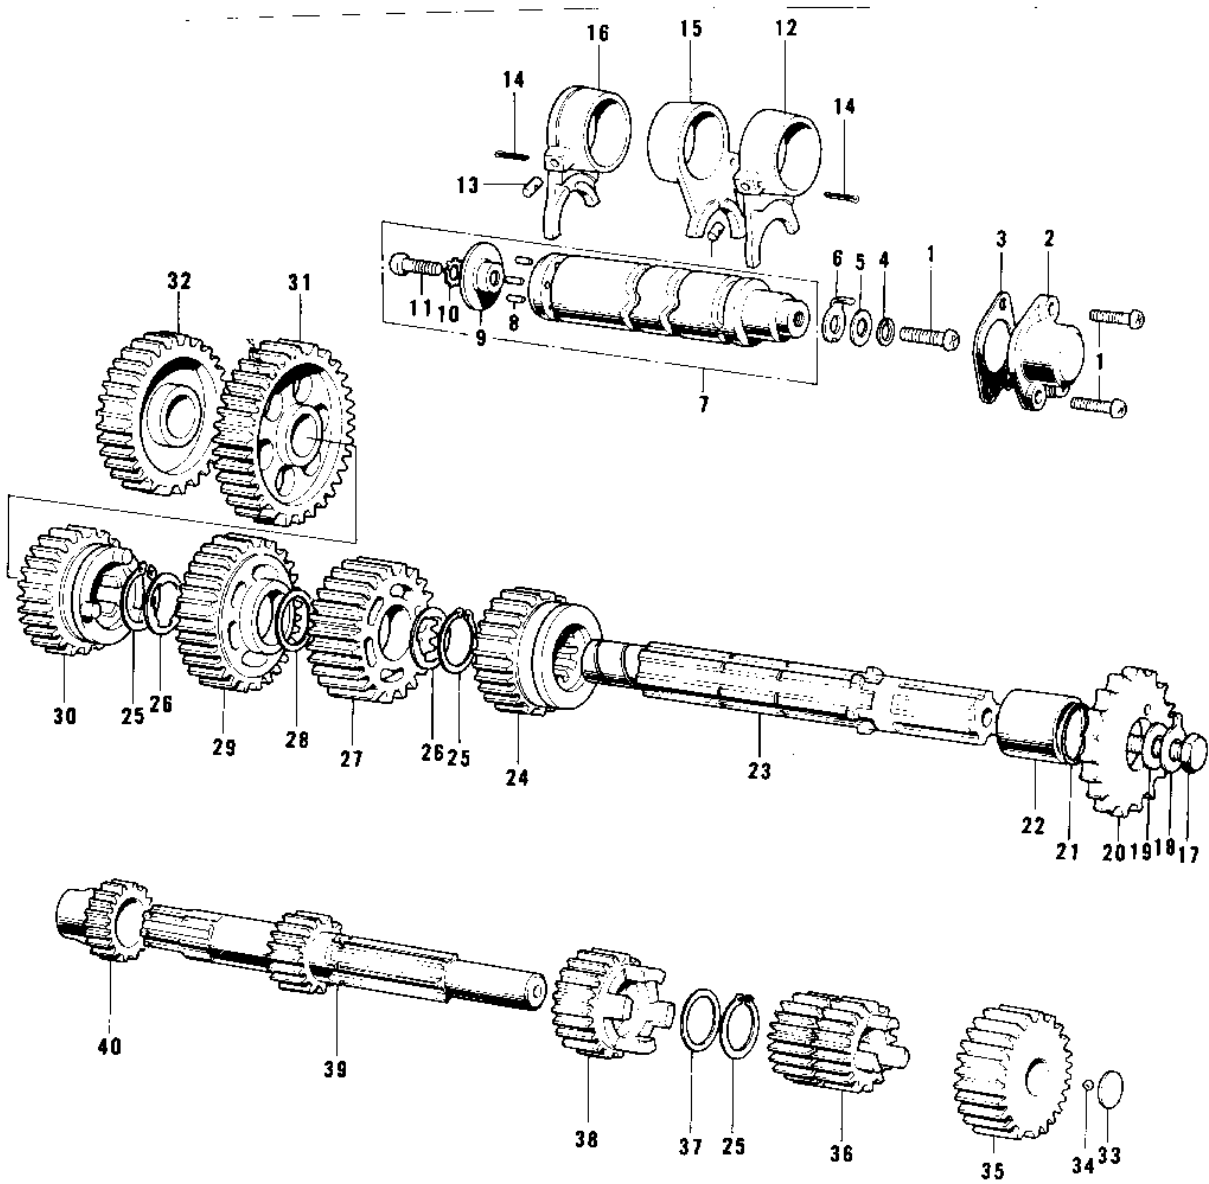

1975 KD80 PARTS DIAGRAM

TRANSMISSION/CHANGE DRUM

1975 KD80 PARTS LIST

TRANSMISSION/CHANGE DRUM

ITEM NAME	PART NUMBER	QUANTITY
SCREW PAN HEAD 6X16 (Ref # 1)	220B0616	1
SWITCH,NEUTRAL (Ref # 2)	13151-1001	1
GASKET NEUTRAL SWITCH (Ref # 3)	13146-002	1
WASHER SPRING 6MM (Ref # 4)	461F0600	1
WASHER PLAIN 6MM (Ref # 5)	410B0600	1
ROTOR,NEUTRAL INDICTR (Ref # 6)	21007-1003	1
DRUM ASSY-GEAR CHANGE (Ref # 7)	13239-005	1
PIN GEAR CHANGE DRUM (Ref # 8)	92042-014	1
PLATE CHANGE DRUM PIN (Ref # 9)	13142-008	1
WASHER LOCK 6MM (Ref # 10)	464H0600	1
SCREW PAN HEAD 6X14 (Ref # 11)	220B0614	1
FORK SELECTOR 3RD (Ref # 12)	13140-009	1
PIN SELECT FORK GUIDE (Ref # 13)	92043-005	1
PIN COTTER 3.0X20 (Ref # 14)	550D3020	1
FORK SELECTOR 4TH-TOP (Ref # 15)	13140-017	1
FORK SELECTOR LOW-2ND (Ref # 16)	13140-010	1
BOLT-SMALL-UPSET,8X16 (Ref # 17)	115G0816	1
WASHER,LOCK,8MM (Ref # 18)	92030-012	1
WASHER,ENGINE SPRCKT (Ref # 19)	92022-266	1
ENGINE SPROCKET,13T (Ref # 20)	13144-053	2
SPROCKET-OUTPUT,14T (Ref # 20)	13144-1058	2
ENGINE SPROCKET,1ST (Ref # 20)	13144-054	1
"O" RING (Ref # 21)	92055-022	1
COLLAR,ENG NPROCKET (Ref # 22)	92027-179	1
SHAFT OUTPUT (Ref # 23)	13128-021	1
TOP GEAR OUTPUT SHAFT (Ref # 24)	13137-012	1
CIRCLIP (Ref # 25)	92033-014	1
WASHER-LOCK (Ref # 26)	92024-030	1
3RD GEAR OUTPUT SHAFT (Ref # 27)	13133-005	1

1975 KD80 PARTS LIST

TRANSMISSION/CHANGE DRUM

ITEM NAME	PART NUMBER	QUANTITY
WASHER THRUST (Ref # 28)	92022-146	1
2ND GEAR OUTPUT SHAFT (Ref # 29)	13131-008	1
GEAR-TRANSMISSION SPU (Ref # 30)	13129-1708	1
LOW GEAR OUTPUT SHAFT (Ref # 31)	13129-010	1
IDLE GEAR (Ref # 32)	13073-004	1
WASHER THRUST (Ref # 33)	92022-115	1
BALL STEEL 7/32' (Ref # 34)	600A0700	1
GEAR,INPUT TOP,24T (Ref # 35)	13129-1927	1
2ND&3RD GEAR,DRIVE (Ref # 36)	13129-1052	1
WASHER THRUST (Ref # 37)	92022-118	1
4TH GEAR,DRIVE (Ref # 38)	13129-1053	1
SHAFT,DRIVE (Ref # 39)	13127-032	1
PINION KICKSTARTER (Ref # 40)	13075-004	1