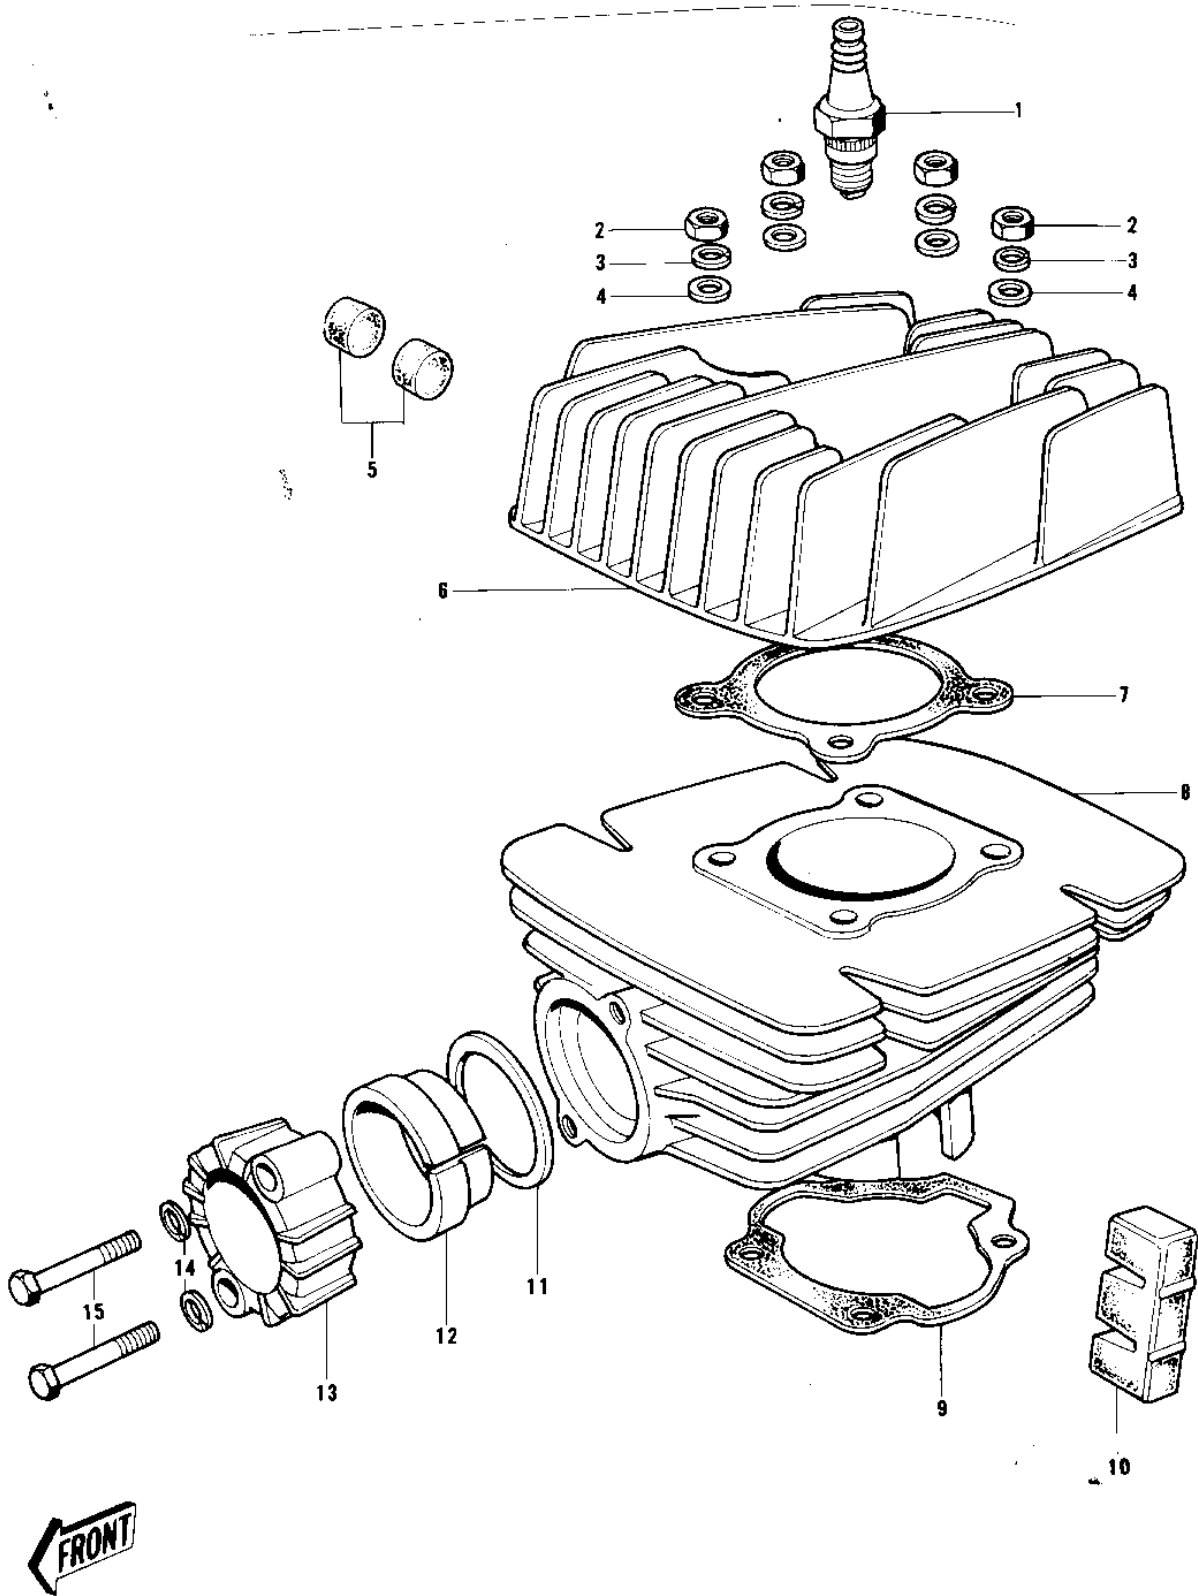

# 1976 KD80 PARTS DIAGRAM

## CYLINDER HEAD/CYLINDER

## 1976 KD80 PARTS LIST

### CYLINDER HEAD/CYLINDER

ITEM NAME	PART NUMBER	QUANTITY
SPARK PLUG B7HS (Ref # 1)	B7HS	
NUT,8MM (Ref # 2)	311B0800	
WASHER SPRING 8MM (Ref # 3)	461F0800	
WASHER PLAIN 8MM (Ref # 4)	411B0800	
DAMPER RUBBER-CYL HD (Ref # 5)	92075-117	
CYLINDER HEAD (Ref # 6)	11001-085	
GASKET CYLINDER HEAD (Ref # 7)	11004-015	
CYLINDER,BLACK (Ref # 8)	11005-152-10	
GASKET,CYLINDER BASE (Ref # 9)	11060-1200	
DAMPER RUBBER-CYLINDER (Ref # 10)	92075-142	
GASKET,EXHAUST PIPE H (Ref # 11)	11009-1866	
INSERT-EXHAUST HOLDER (Ref # 12)	18070-005	
HOLDER,EX PIPE,BLACK (Ref # 13)	18069-035-21	
WASHER SPRING 6MM (Ref # 14)	461F0600	
BOLT-UPSET,6X35 (Ref # 15)	112G0635	