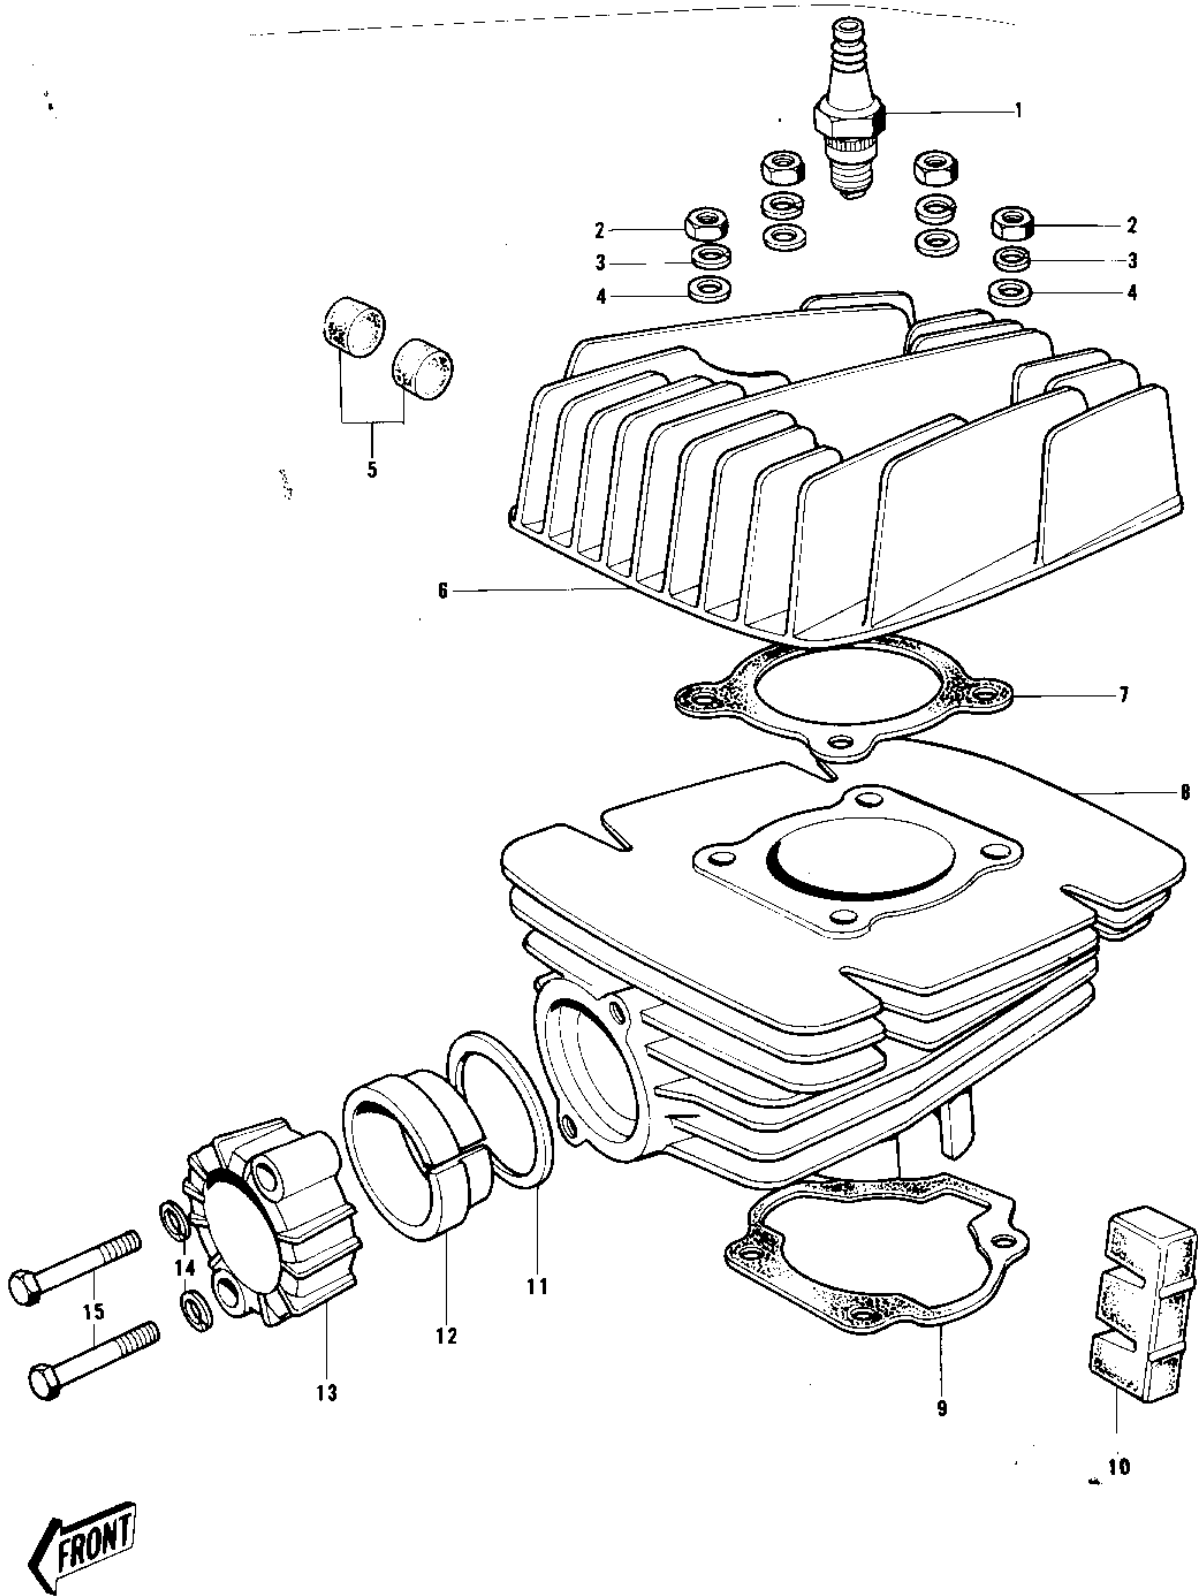

## 1975 KD80 PARTS DIAGRAM

CYLINDER HEAD/CYLINDER

## 1975 KD80 PARTS LIST

### CYLINDER HEAD/CYLINDER

ITEM NAME	PART NUMBER	QUANTITY
SPARK PLUG B7HS (Ref # 1)	B7HS	1
NUT,8MM (Ref # 2)	311B0800	1
WASHER SPRING 8MM (Ref # 3)	461F0800	1
WASHER PLAIN 8MM (Ref # 4)	411B0800	1
DAMPER RUBBER-CYL HD (Ref # 5)	92075-117	1
CYLINDER HEAD (Ref # 6)	11001-085	1
GASKET CYLINDER HEAD (Ref # 7)	11004-015	1
CYLINDER,BLACK (Ref # 8)	11005-152-10	1
GASKET,CYLINDER BASE (Ref # 9)	11060-1200	1
DAMPER RUBBER-CYLINDER (Ref # 10)	92075-142	1
GASKET,EXHAUST PIPE H (Ref # 11)	11009-1866	1
INSERT-EXHAUST HOLDER (Ref # 12)	18070-005	1
HOLDER,EX PIPE,BLACK (Ref # 13)	18069-035-21	1
WASHER SPRING 6MM (Ref # 14)	461F0600	1
BOLT-UPSET,6X35 (Ref # 15)	112G0635	1