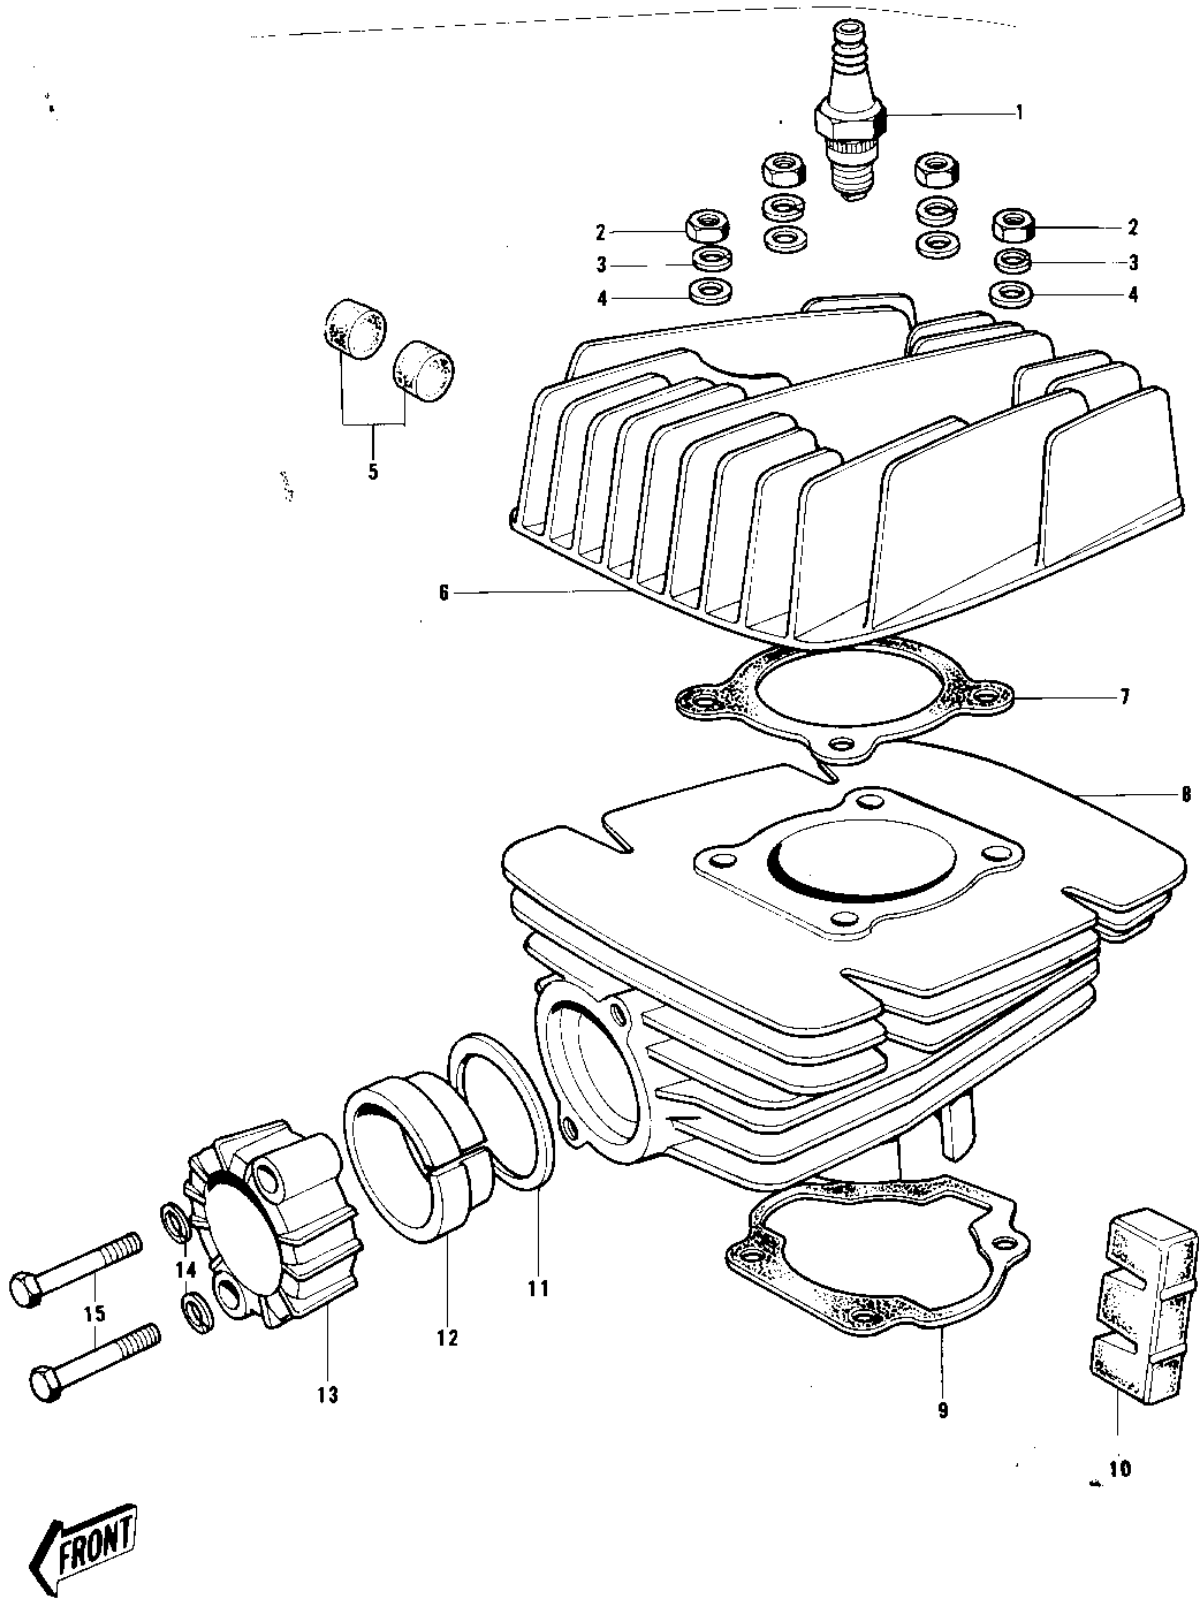

1975 KD80 PARTS DIAGRAM

CYLINDER HEAD/CYLINDER

1975 KD80 PARTS LIST

CYLINDER HEAD/CYLINDER

ITEM NAME	PART NUMBER	QUANTITY
SPARK PLUG B7HS (Ref # 1)	B7HS	1
NUT,8MM (Ref # 2)	311B0800	4
WASHER SPRING 8MM (Ref # 3)	461F0800	4
WASHER PLAIN 8MM (Ref # 4)	411B0800	4
DAMPER RUBBER-CYL HD (Ref # 5)	92075-117	13
CYLINDER HEAD (Ref # 6)	11001-085	1
GASKET CYLINDER HEAD (Ref # 7)	11004-015	1
CYLINDER,BLACK (Ref # 8)	11005-152-10	1
GASKET,CYLINDER BASE (Ref # 9)	11060-1200	1
DAMPER RUBBER-CYLINDER (Ref # 10)	92075-142	2
GASKET,EXHAUST PIPE H (Ref # 11)	11009-1866	1
INSERT-EXHAUST HOLDER (Ref # 12)	18070-005	1
HOLDER,EX PIPE,BLACK (Ref # 13)	18069-035-21	1
WASHER SPRING 6MM (Ref # 14)	461F0600	2
BOLT-UPSET,6X35 (Ref # 15)	112G0635	2