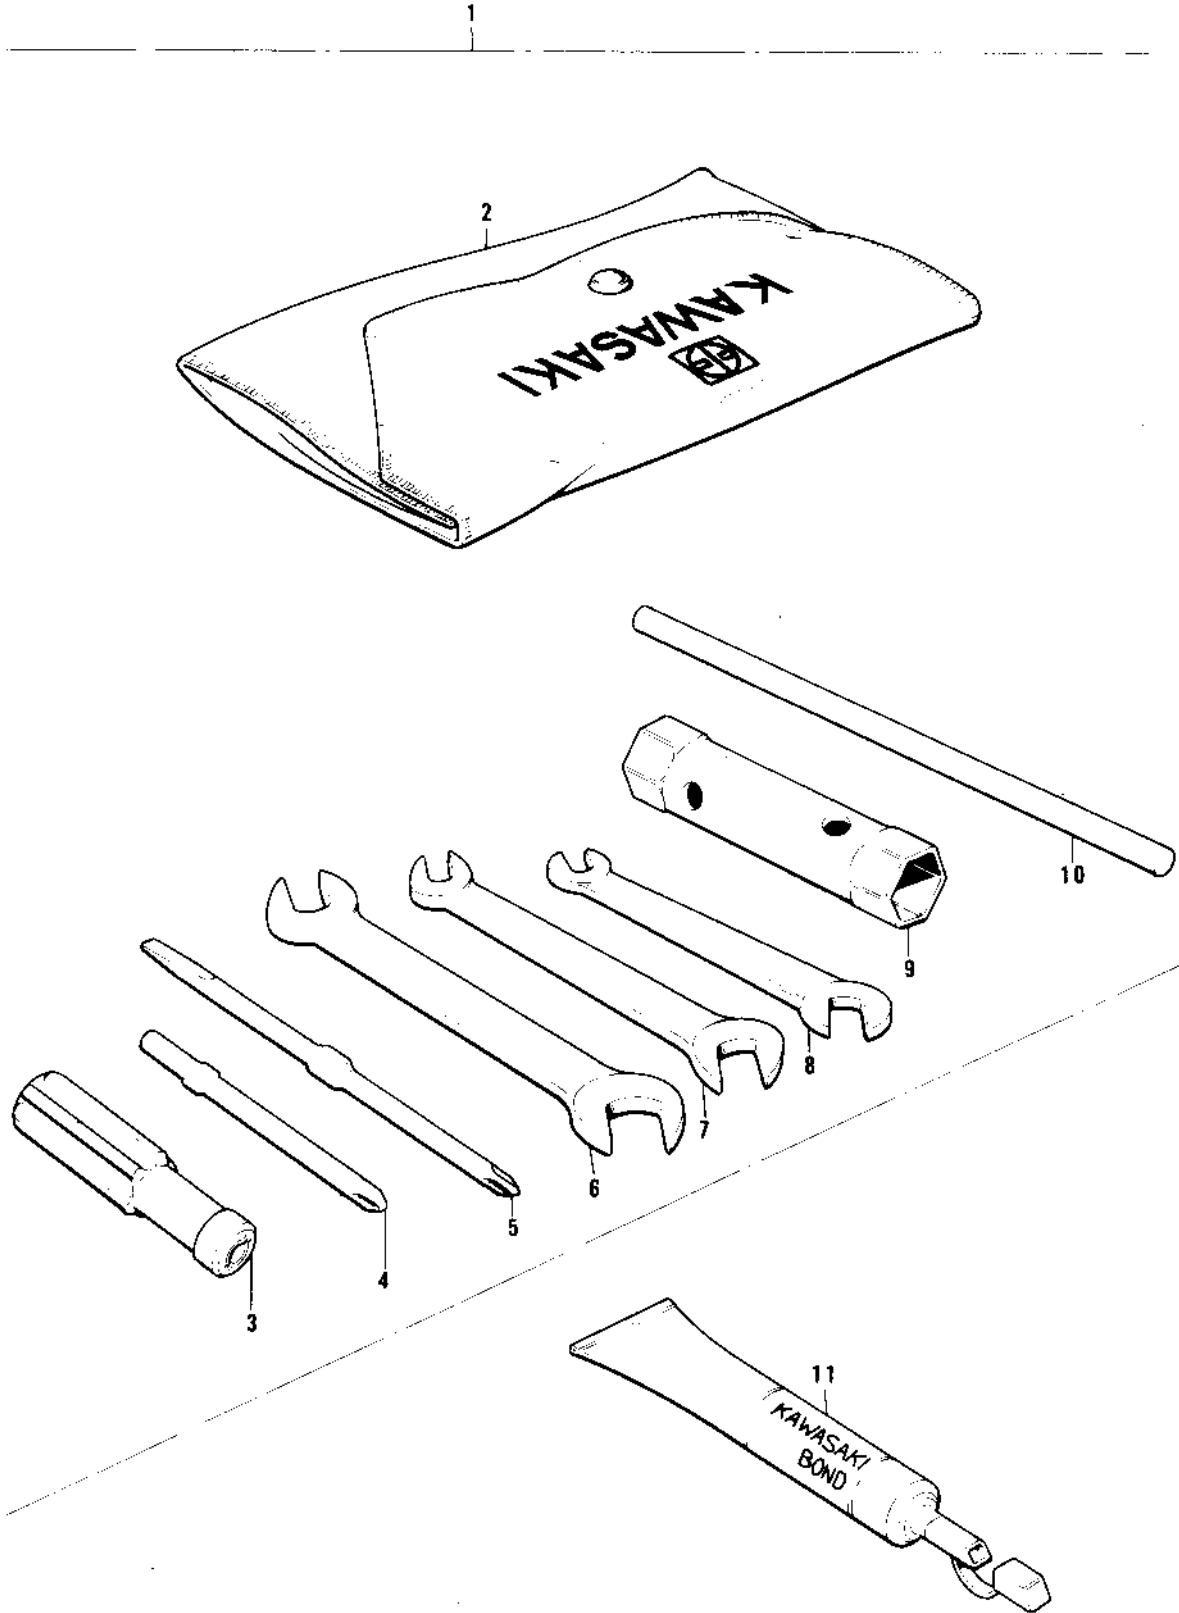

# 1972 MT1A PARTS DIAGRAM

OWNER TOOLS ('76-'80)

### OWNER TOOLS ('76-'80)

ITEM NAME	PART NUMBER	QUANTITY
*** N.L.A.*** (Canada) (Ref # 1)	56007-035	1
*** N.L.A.*** (Canada) (Ref # 1)	56007-1003	1
BAG,TOOL (Ref # 2)	56008-008	1
BAG,TOOL (Ref # 2)	56008-1007	1
92106-1001 (Canada) (Ref # 3)	92106-002	1
SCREW DRIVER #3 PHLIP (Ref # 4)	92107-005	1
TOOL-DRIVER (Ref # 5)	92107-1052	1
TOOL-WRENCH,OPEN END, (Ref # 6)	92110-1153	1
WRENCH,OPEN END,12X13 (Ref # 7)	92126-002	1
WRENCH,OPEN,8X10 (Ref # 8)	92126-001	1
WRENCH,BOX,17X21 (Ref # 9)	92110-012	1
BAR,SPARK PLUG WRENCH (Ref # 10)	92111-005	1
LIQUID GASKET (Ref # 11)	92104-002	10