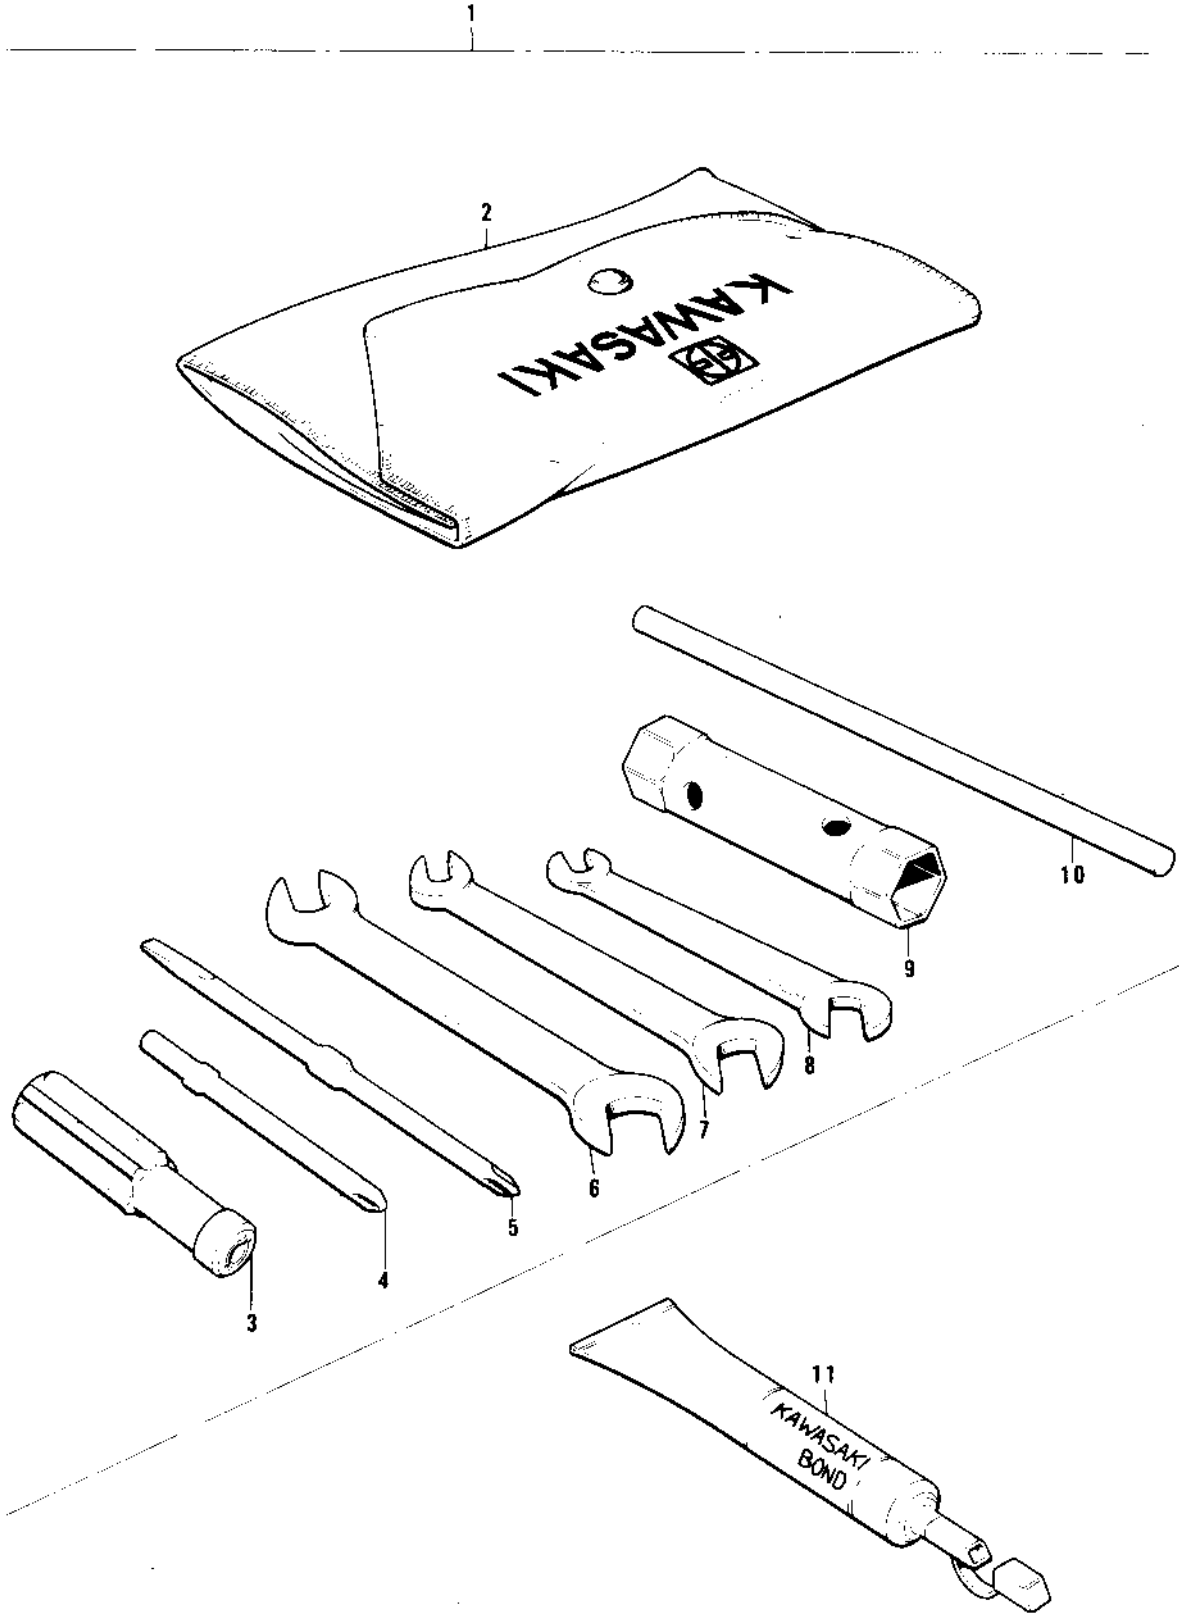

1980 KV75 PARTS DIAGRAM

OWNER TOOLS ('76-'80)

1980 KV75 PARTS LIST

OWNER TOOLS ('76-'80)

ITEM NAME	PART NUMBER	QUANTITY
*** N.L.A.*** (Canada) (Ref # 1)	56007-035	1
*** N.L.A.*** (Canada) (Ref # 1)	56007-1003	1
BAG,TOOL (Ref # 2)	56008-008	1
BAG,TOOL (Ref # 2)	56008-1007	1
92106-1001 (Canada) (Ref # 3)	92106-002	1
SCREW DRIVER #3 PHLIP (Ref # 4)	92107-005	1
TOOL-DRIVER (Ref # 5)	92107-1052	1
TOOL-WRENCH,OPEN END, (Ref # 6)	92110-1153	1
WRENCH,OPEN END,12X13 (Ref # 7)	92126-002	1
WRENCH,OPEN,8X10 (Ref # 8)	92126-001	1
WRENCH,BOX,17X21 (Ref # 9)	92110-012	1
BAR,SPARK PLUG WRENCH (Ref # 10)	92111-005	1
LIQUID GASKET (Ref # 11)	92104-002	10